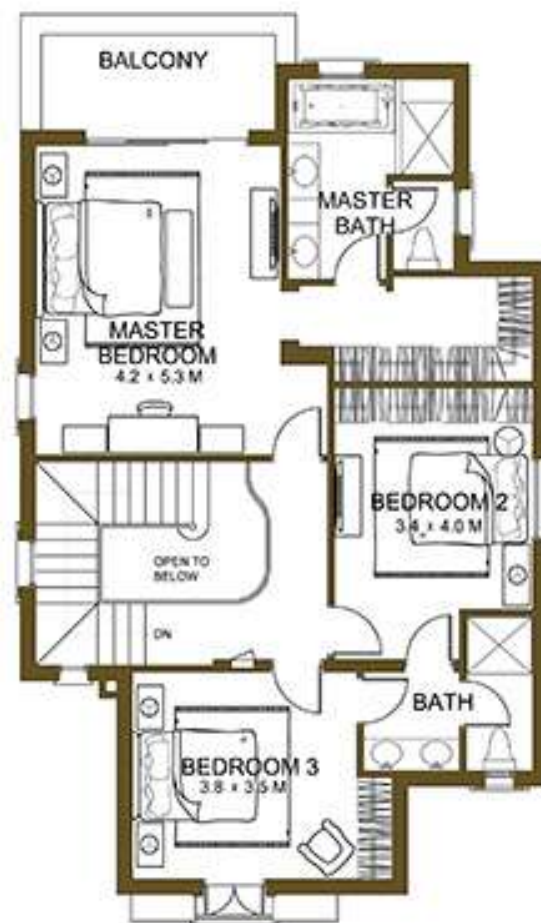

SAMARA VILLAS Type 1 | 3 Bedroom

Total Area: 281.1 SQ.M. / 3,026 SQ. FT.

SAMARA VILLAS Type 2 | 4 Bedroom

Total Area: 299.6 SQ.M. / 3,225 SQ. FT.

SAMARA VILLAS Type 4 | 5 Bedroom

Total Area: 375.2 SQ.M. / 4,038 SQ FT.

SAMARA VILLAS Type 3 | 5 Bedroom

Total Area: 368.9 SQ.M. / 3,970 SQ. FT.