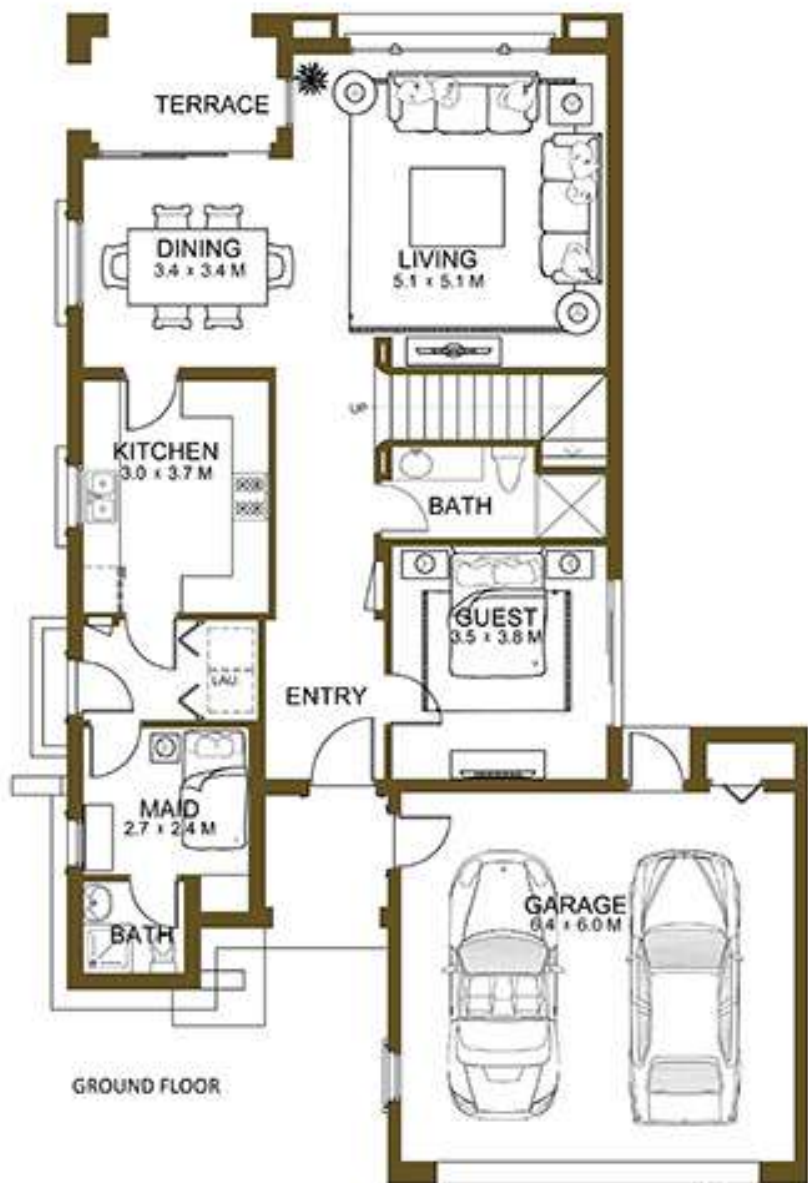

SAMARA VILLAS Type 1 | 3 Bedroom

Total Area: 281.1 SQ.M. / 3,026 SQ. FT.

SAMARA VILLAS Type 2 | 4 Bedroom

Total Area: 299.6 SQ.M. / 3,225 SQ. FT.

SAMARA VILLAS Type 4 | 5 Bedroom

Total Area: 375.2 SQ.M. / 4,038 SQ FT.

SAMARA VILLAS Type 3 | 5 Bedroom

Total Area: 368.9 SQ.M. / 3,970 SQ. FT.