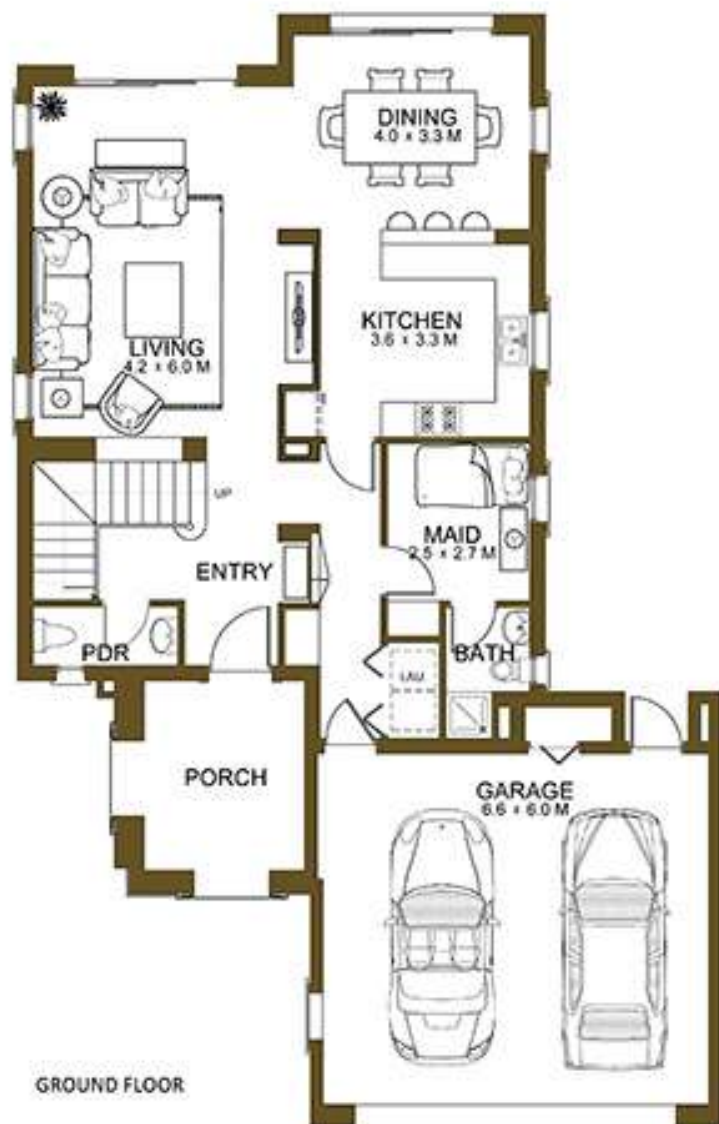

SAMARA VILLAS Type 1 | 3 Bedroom

Total Area: 281.1 SQ.M. / 3,026 SQ. FT.

SAMARA VILLAS Type 2 | 4 Bedroom

Total Area: 299.6 SQ.M. / 3,225 SQ. FT.

SAMARA VILLAS Type 4 | 5 Bedroom

Total Area: 375.2 SQ.M. / 4,038 SQ FT.

SAMARA VILLAS Type 3 | 5 Bedroom

Total Area: 368.9 SQ.M. / 3,970 SQ. FT.