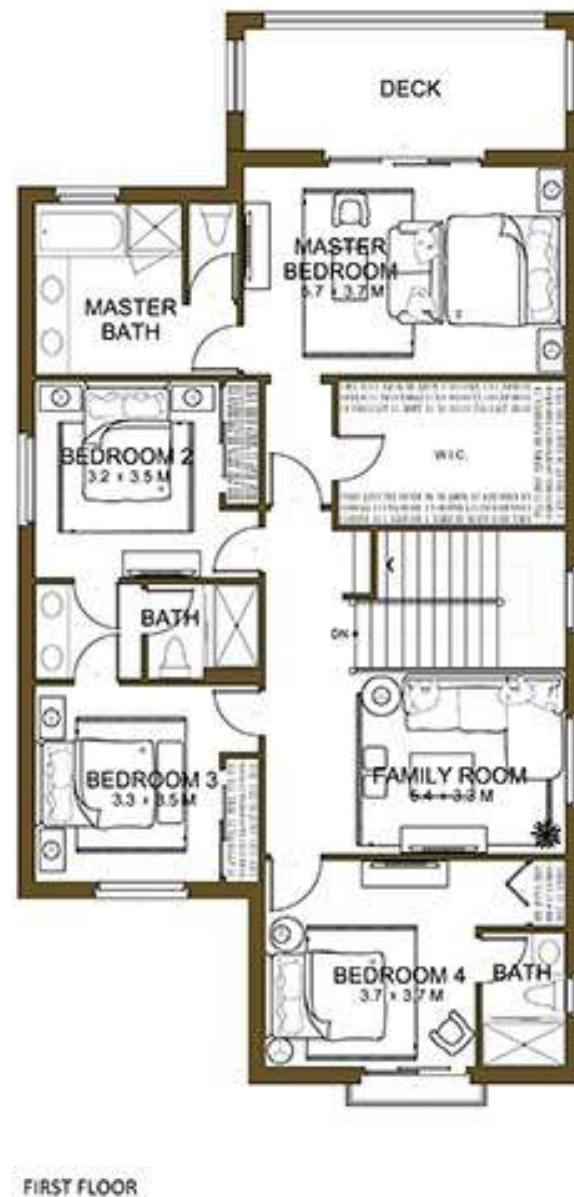

SAMARA VILLAS Type 1 | 3 Bedroom

Total Area: 281.1 SQ.M. / 3,026 SQ. FT.

SAMARA VILLAS Type 2 | 4 Bedroom

Total Area: 299.6 SQ.M. / 3,225 SQ. FT.

SAMARA VILLAS Type 4 | 5 Bedroom

Total Area: 375.2 SQ.M. / 4,038 SQ FT.

SAMARA VILLAS Type 3 | 5 Bedroom

Total Area: 368.9 SQ.M. / 3,970 SQ. FT.