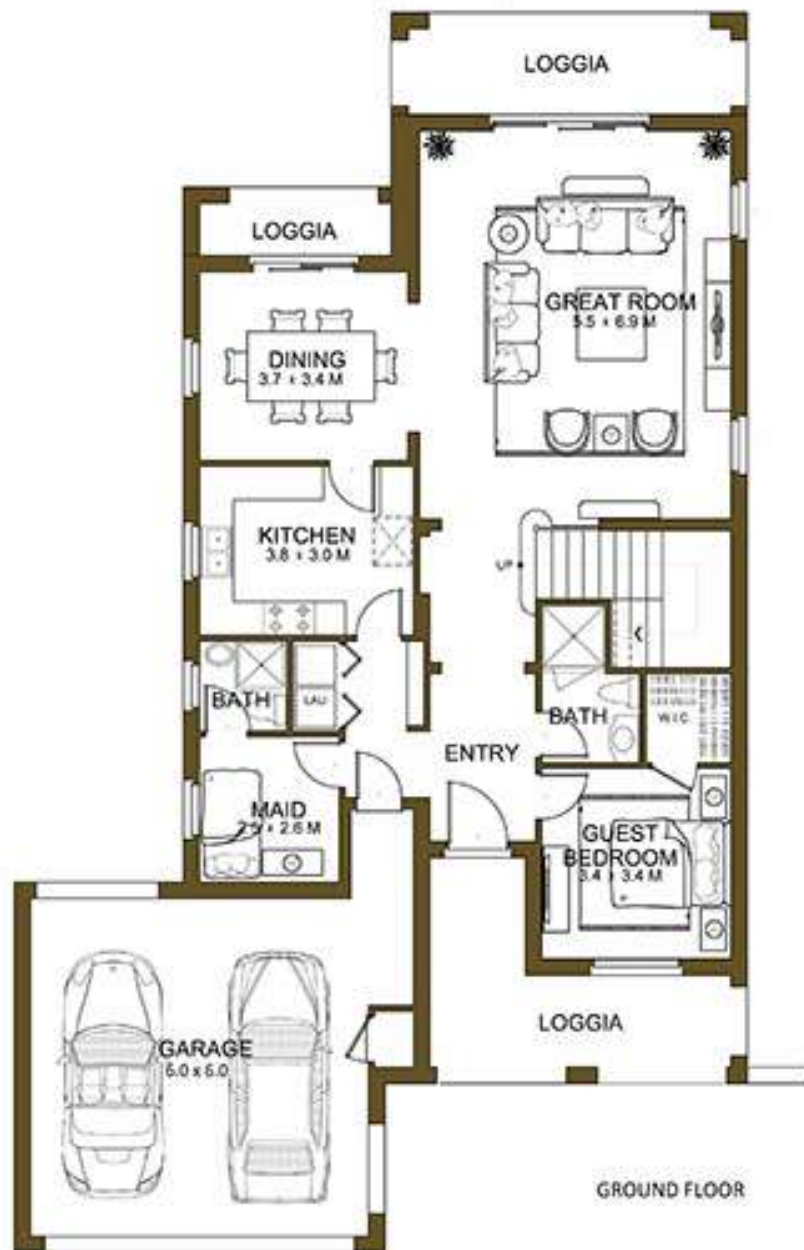

SAMARA VILLAS Type 1 | 3 Bedroom

Total Area: 281.1 SQ.M. / 3,026 SQ. FT.

SAMARA VILLAS Type 2 | 4 Bedroom

Total Area: 299.6 SQ.M. / 3,225 SQ. FT.

SAMARA VILLAS Type 4 | 5 Bedroom

Total Area: 375.2 SQ.M. / 4,038 SQ FT.

SAMARA VILLAS Type 3 | 5 Bedroom

Total Area: 368.9 SQ.M. / 3,970 SQ. FT.