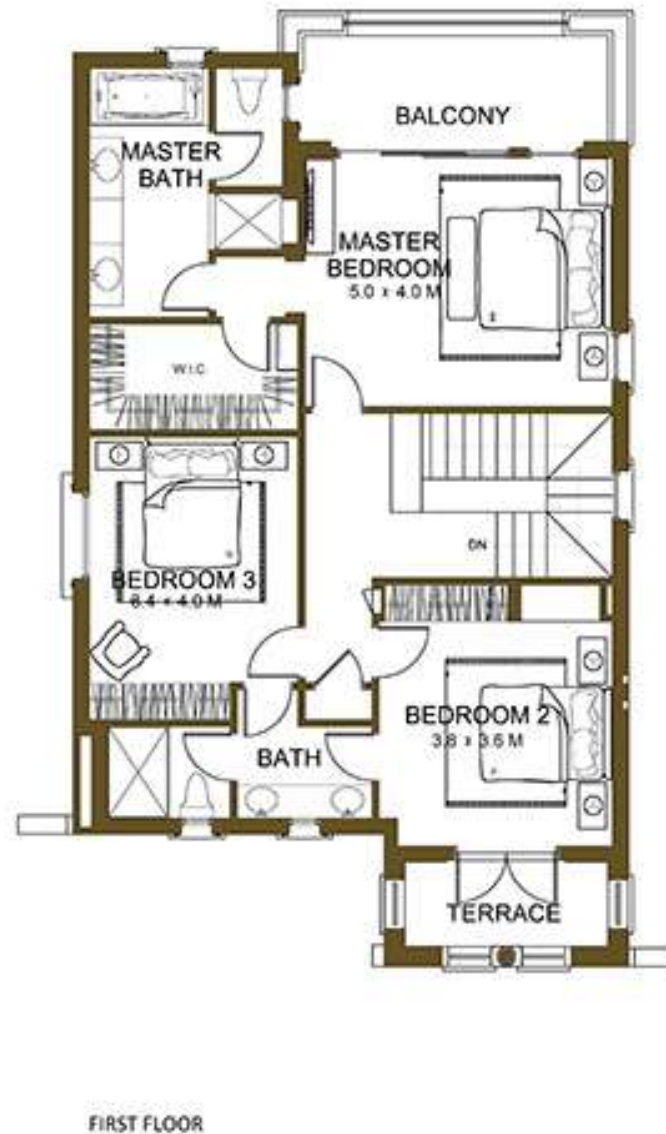

SAMARA VILLAS Type 1 | 3 Bedroom

Total Area: 281.1 SQ.M. / 3,026 SQ. FT.

SAMARA VILLAS Type 2 | 4 Bedroom

Total Area: 299.6 SQ.M. / 3,225 SQ. FT.

SAMARA VILLAS Type 4 | 5 Bedroom

Total Area: 375.2 SQ.M. / 4,038 SQ FT.

SAMARA VILLAS Type 3 | 5 Bedroom

Total Area: 368.9 SQ.M. / 3,970 SQ. FT.