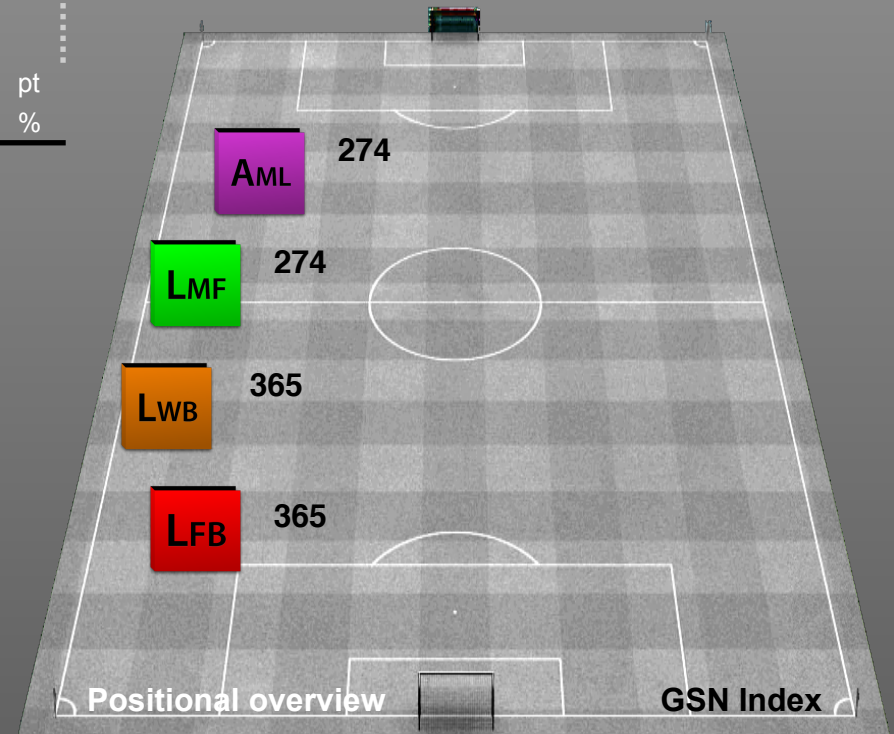

Left wing back

Ylli Sallahi

06.04.1994 21

1.76m Karlsruher SC

73kg Austria U21

Austria

GSN Index

Current

365

Possible

448

Values

SRC 69,60
Average Main Leagues

+/- 145,42
Above average

Potential 12,14
High

Level of play 7,70
Smaller league level

PPR

EQUAL