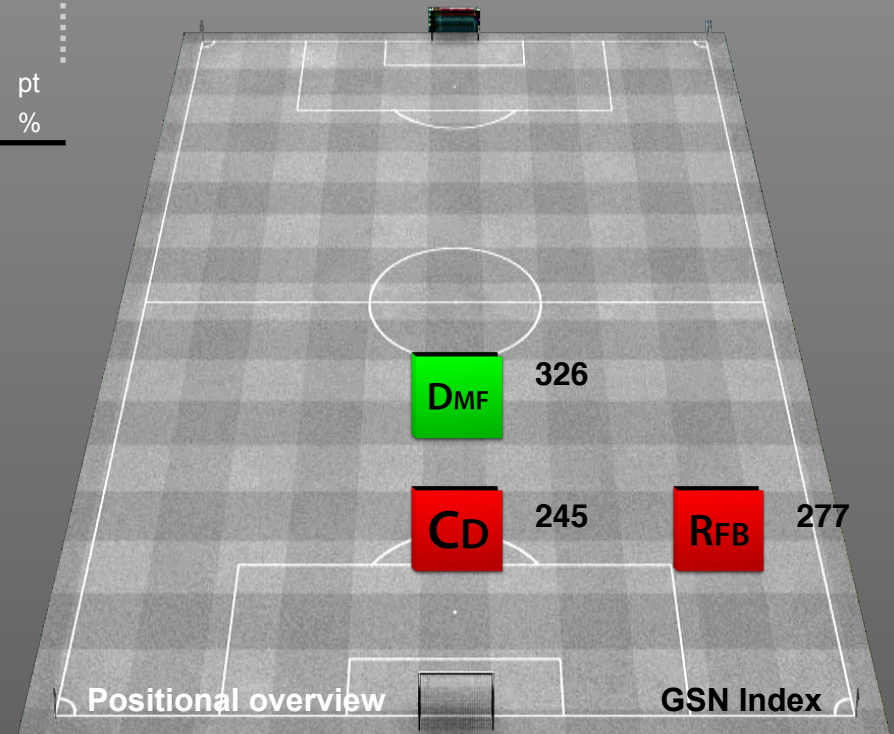

Defensive midfielder

Angelo Fulgini

20.08.1996 19

1.83m Valenciennes FC

81kg France U20

France

GSN Index

Current

326

Possible

417

Values

SRC 66,60
Average Main Leagues

+/- 127,55
Average

Potential 18,43
High

Level of play 6,50
Smaller league level

PPR

EQUAL