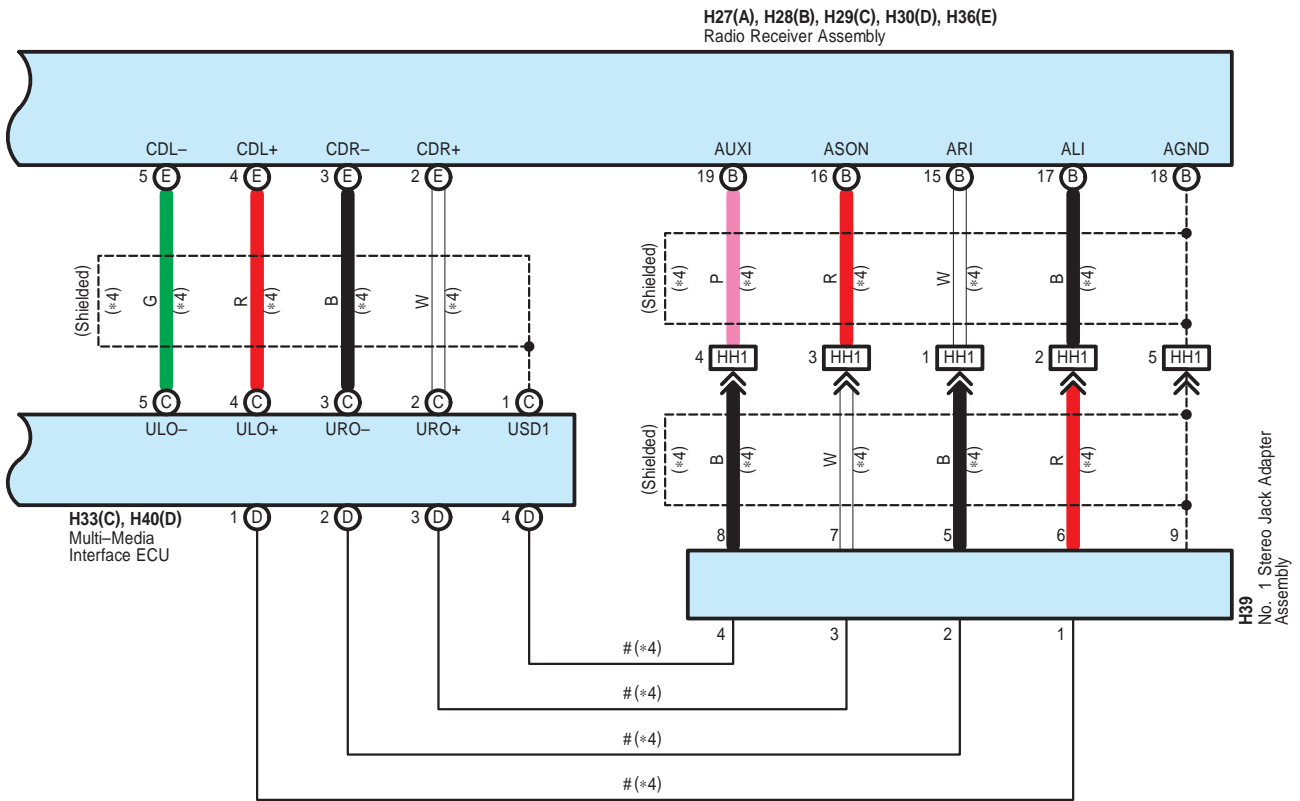

Audio System <6 Speaker w/o Navigation System>

Audio System <6 Speaker w/o Navigation System>

- * 1 : 5-Door
- * 2 : 3-Door
- * 6 : RHD w/o Multi-Media Interface ECU

H27(A), H28(B), H29(C), H30(D), H36(E)
Radio Receiver Assembly

H27(A), H28(B), H29(C), H30(D), H36(E)
Radio Receiver Assembly

Audio System <6 Speaker w/o Navigation System>

- * 3 : w/ Steering Pad Switch
- * 4 : w/ Multi-Media Interface ECU
- * 5 : w/ Bluetooth

: There is no wire color information.

Audio System <6 Speaker w/o Navigation System>

G 40
Black

H 24
White

H 25
White

H 26
White

H 27
White

H 28
White

H 29
White