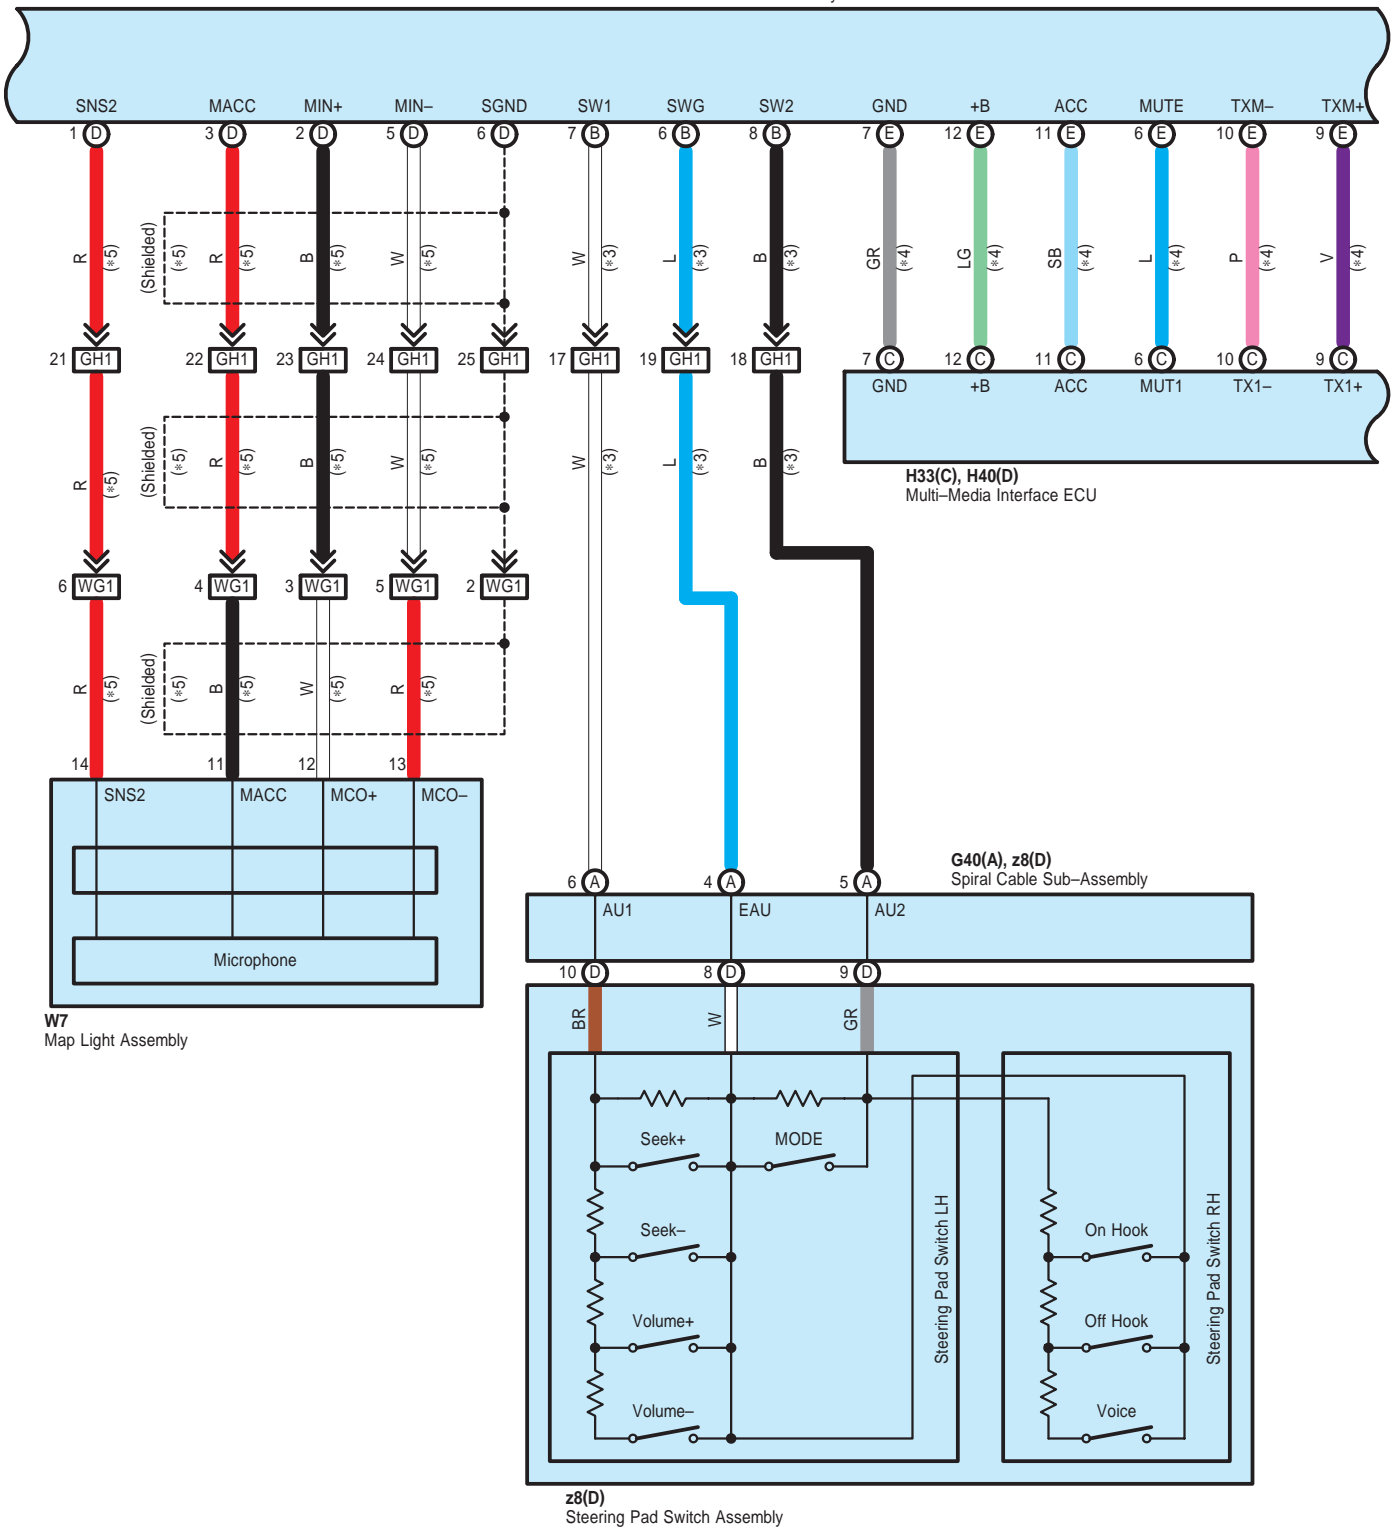

Audio System <6 Speaker w/o Navigation System>

Audio System <6 Speaker w/o Navigation System>

- * 1 : 5-Door
- * 2 : 3-Door
- * 6 : RHD w/o Multi-Media Interface ECU

H27(A), H28(B), H29(C), H30(D), H36(E)
Radio Receiver Assembly

H27(A), H28(B), H29(C), H30(D), H36(E)
Radio Receiver Assembly

Audio System <6 Speaker w/o Navigation System>

- * 3 : w/ Steering Pad Switch
- * 4 : w/ Multi-Media Interface ECU
- * 5 : w/ Bluetooth

: There is no wire color information.

Audio System <6 Speaker w/o Navigation System>

G 40
Black

H 24
White

H 25
White

H 26
White

H 27
White

H 28
White

H 29
White