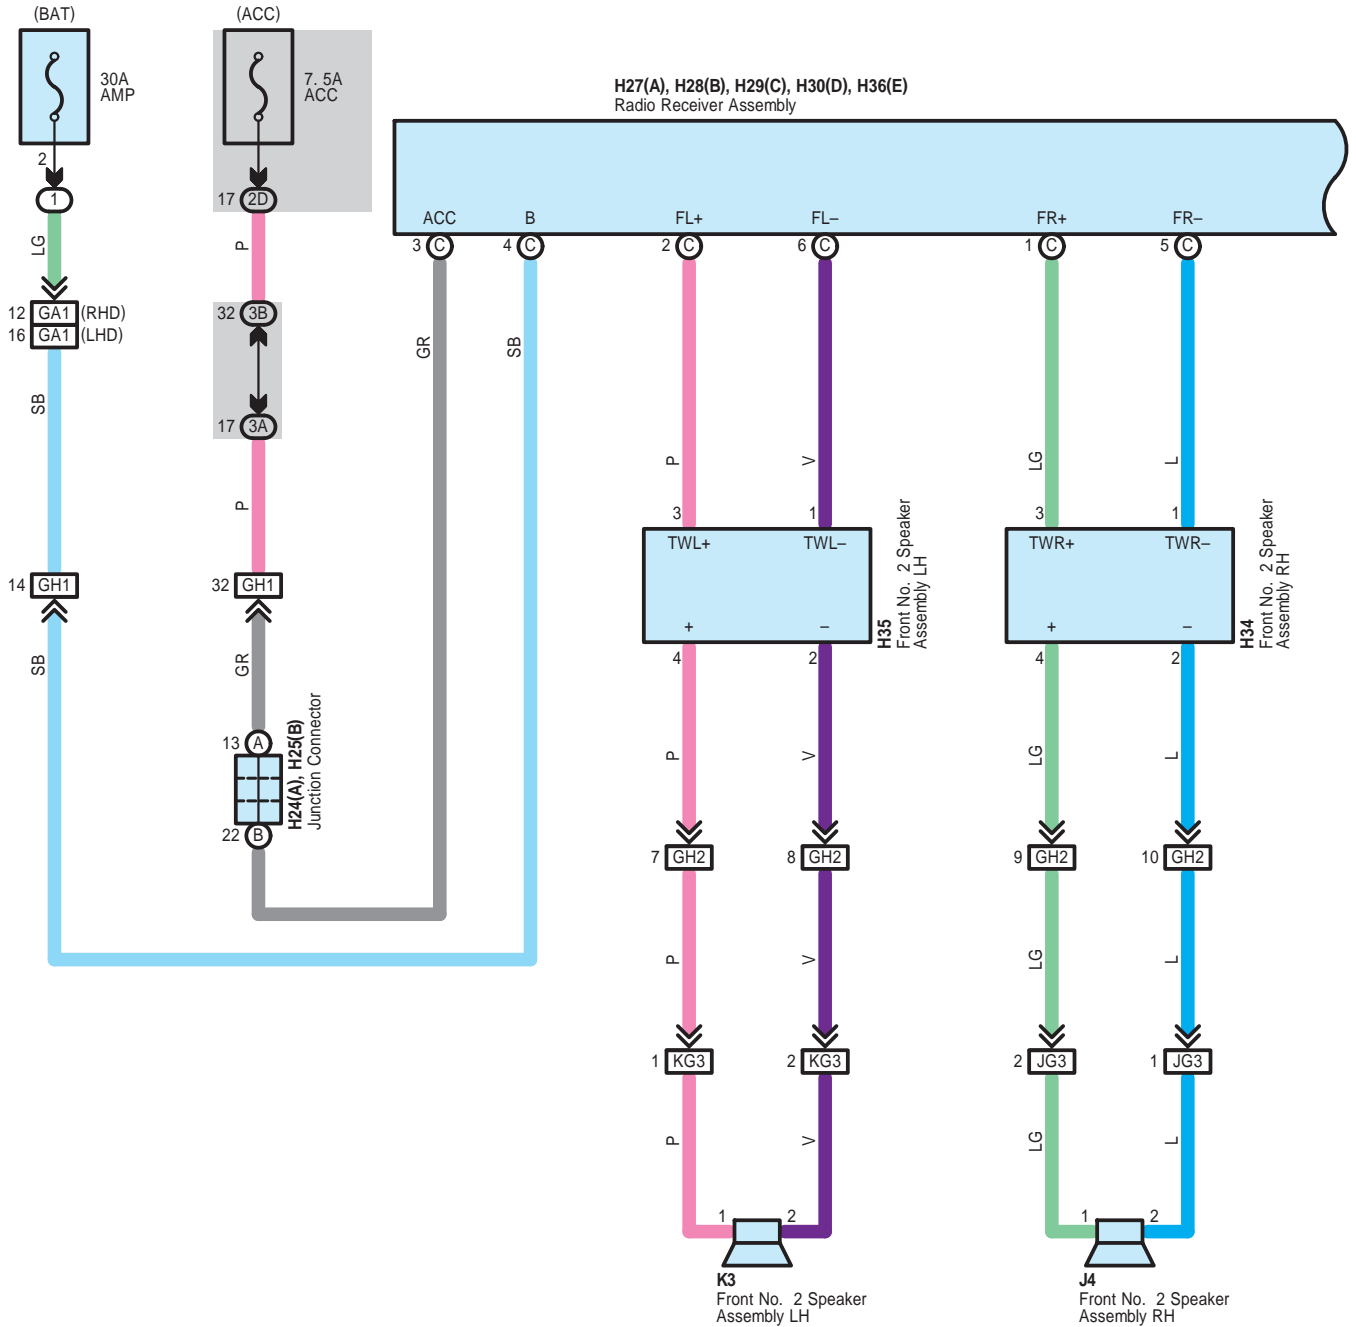

Audio System <6 Speaker w/o Navigation System>

Audio System <6 Speaker w/o Navigation System>

- * 1 : 5-Door
- * 2 : 3-Door
- * 6 : RHD w/o Multi-Media Interface ECU

H27(A), H28(B), H29(C), H30(D), H36(E)
Radio Receiver Assembly

H27(A), H28(B), H29(C), H30(D), H36(E)
Radio Receiver Assembly

Audio System <6 Speaker w/o Navigation System>

- * 3 : w/ Steering Pad Switch
- * 4 : w/ Multi-Media Interface ECU
- * 5 : w/ Bluetooth

: There is no wire color information.