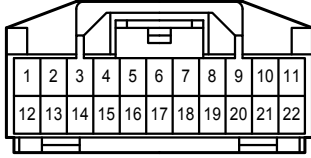

Audio System <6 Speaker w/o Navigation System>

H 24
White