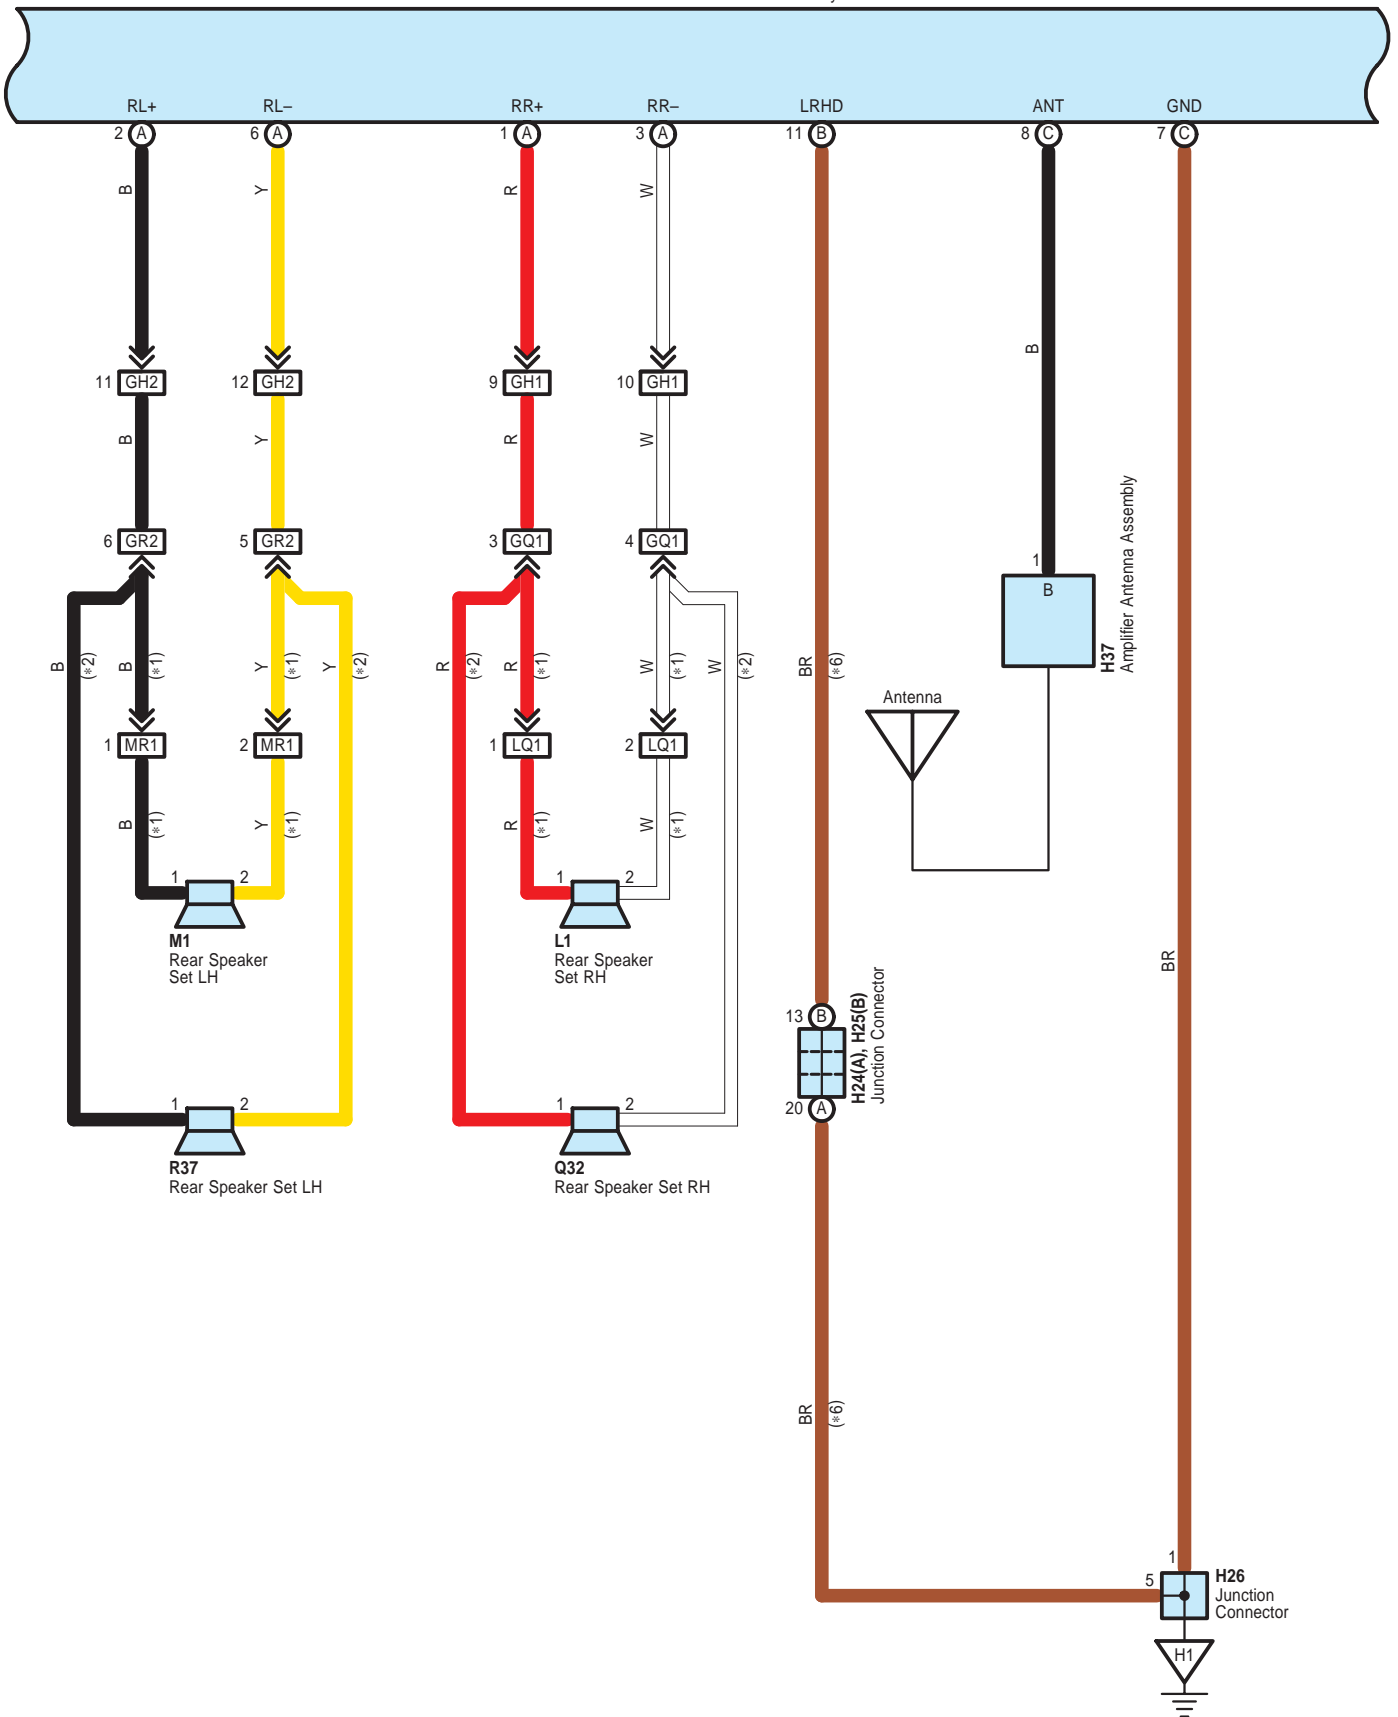

Audio System <6 Speaker w/o Navigation System>

Audio System <6 Speaker w/o Navigation System>

- * 1 : 5-Door
- * 2 : 3-Door
- * 6 : RHD w/o Multi-Media Interface ECU

H27(A), H28(B), H29(C), H30(D), H36(E)
Radio Receiver Assembly

H27(A), H28(B), H29(C), H30(D), H36(E)
Radio Receiver Assembly

Audio System <6 Speaker w/o Navigation System>

- * 3 : w/ Steering Pad Switch
- * 4 : w/ Multi-Media Interface ECU
- * 5 : w/ Bluetooth

: There is no wire color information.