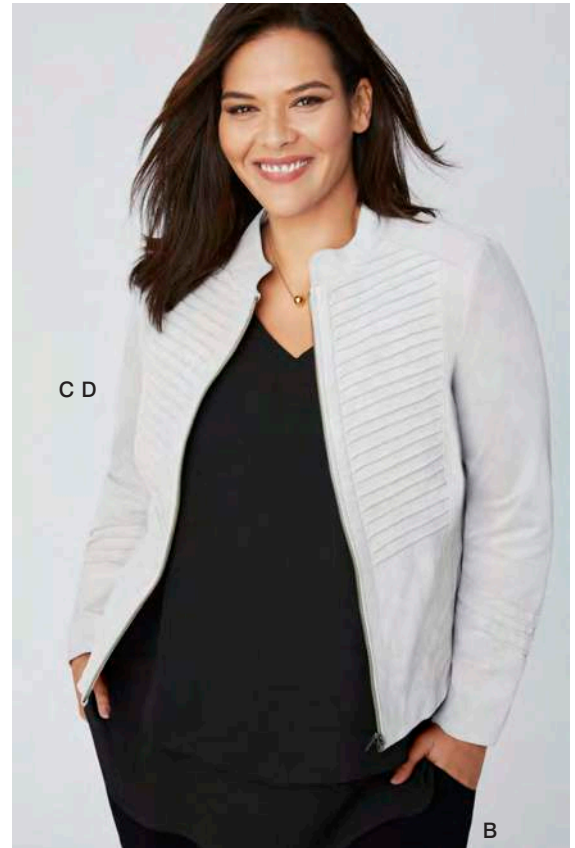

SARA
WHERE SIZE IS A PLUS

THE NEW SEASON
**SUEDE
JACKET**

warm to the season in
cool earthy tones

$299.99

◀ also in
black

**D. SARA SUEDE STITCH PANEL
JACKET** 100% suede. Polyester/
cotton lining. 100% polyester
sleeve lining. Cotton/polyester/
elastane rib. Stand collar. Zip front.
Long sleeves with ribbed panels.
Front welt pockets. Pintuck detail
to front and sleeves. Black, Grey,
Olive 14, 16, 18, 20, 22, 24, 26.
Style 20SR 246949 $299.99

PULL ON PANTS
$59.99