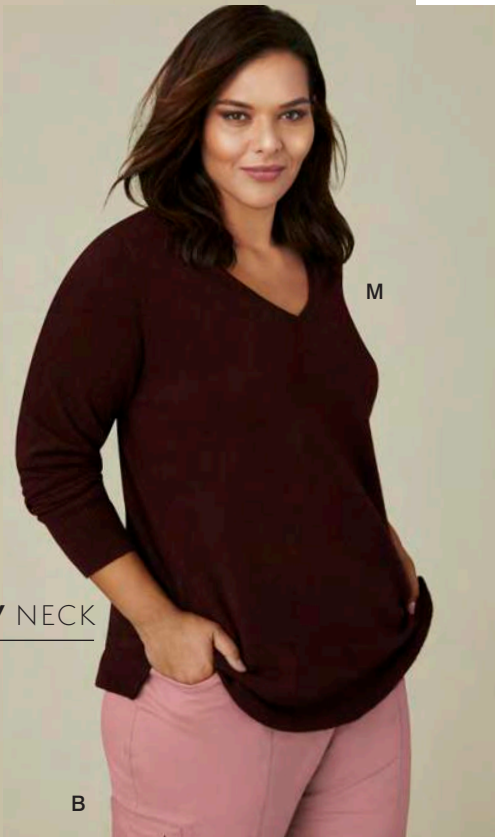

SARA
WHERE SIZE IS A PLUS

**SPLIT BACK
CARDI**

J K

F. SARA CAMI

Cotton/elastane.
Adjustable straps.
Black, Dark Ink, Nude, White
14, 16, 18, 20, 22, 24, 26, 28.
Style 20SR 159830 $19.99

G. SARA NEW CARGO

SKIRT Cotton/elastane.
Elasticated waistband. Fly
front with double button
fastening. Belt loops. Cargo
pockets. Front angled pocket.
Front zip detail. Dusky Blue,
Black, New Khaki, Sandstone,
Washed Ink, White
14, 16, 18, 20, 22, 24, 26, 28.
Indigo 16, 20, 24, 26, 28.
Style 20SR 160705 $69.99

H. CALYPSO BACKPACK

100% polyurethane.
Black, Tan.
Style 20SR 246575 $69.99

I. FLORAL SCARF

100% polyester. Green Floral.
Style 20SR 240657 $29.99

**J. SARA LAMBSWOOL
SPLIT BACK CARDIGAN**

100% lambswool. Open
front. Shawl collar. Split detail
to back hem. Long sleeves.
Ribbed hem and cuffs.
Black, Fuchsia, Teal
1X, 2X, 3X, 4X.
Style 20SR 218524 $129.99

K. SARA MERINO

ROUND NECK see page 13
Style 20SR 219260 $69.99

L. WIDE FIT BAILEY

SNEAKER see page 26
Style 20SR 240390 $69.99

**M. SARA LAMBSWOOL
V NECK SWEATER**

100% lambswool. V neck.
Long sleeves. Stepped hem.
Ribbed neckline, hem and
cuffs. Black, Light Grey Marl,
Mulberry Marl, Rust
1X, 2X, 3X, 4X.
Style 20SR 218528 $129.99

M

V NECK

B