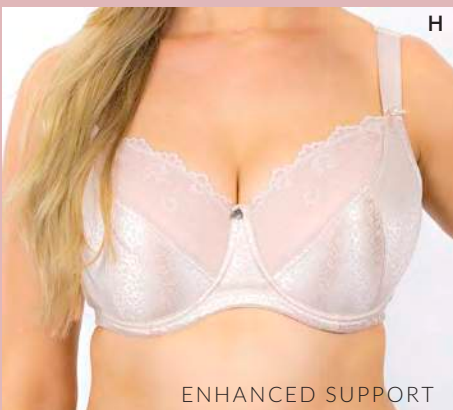

ENHANCED SUPPORT