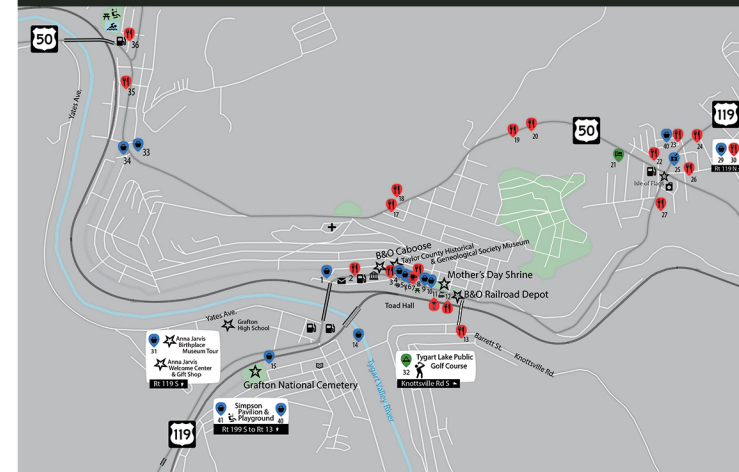

## PLACES TO SEE

- ✧ Isle of Flags
- 🎨 Gallery 62 West
- 🎨 Taylor Co Arts Council
- 🏛️ Taylor County Courthouse
- ✧ B&O Caboose
- ✧ Mother’s Day Shrine
- 🚂 Grafton Model Railroad Society
- ✧ B&O Railroad Depot
- ✧ Grafton High School
- ✧ Grafton National Cemetery
- ✧ West Virginia National Cemetery
- ✧ Anna Jarvis Birthplace Museum Welcome Center
- ✧ Tygart Dam
- ✧ Lincoln School
- ✧ Flemington Jail

## LODGING

- 21 – Crislip Motor Lodge
- 32 – Hartland Lake Marie
- 39 – Family Fishing N’ Camping
- 42 – Gumps Black Bear Cabin Rental
- Lakeside Resort Campground
- Grafton City Campground
- Tygart Lake Lodge
- Tygart Lake State Park Campground

## TOURIST MAP

## PRUNTYTOWN

- 31 Anna Jarvis Birthplace Museum Tour
- Anna Jarvis Welcome Center & Gift Shop

Rt 119 S ↓

- 41 Simpson Pavilion & Playground
- 40
- Flemington Jail
- Lincoln School (continue to Rt 76)

Rt 199 S to Rt 13 to Rt 76 ↓