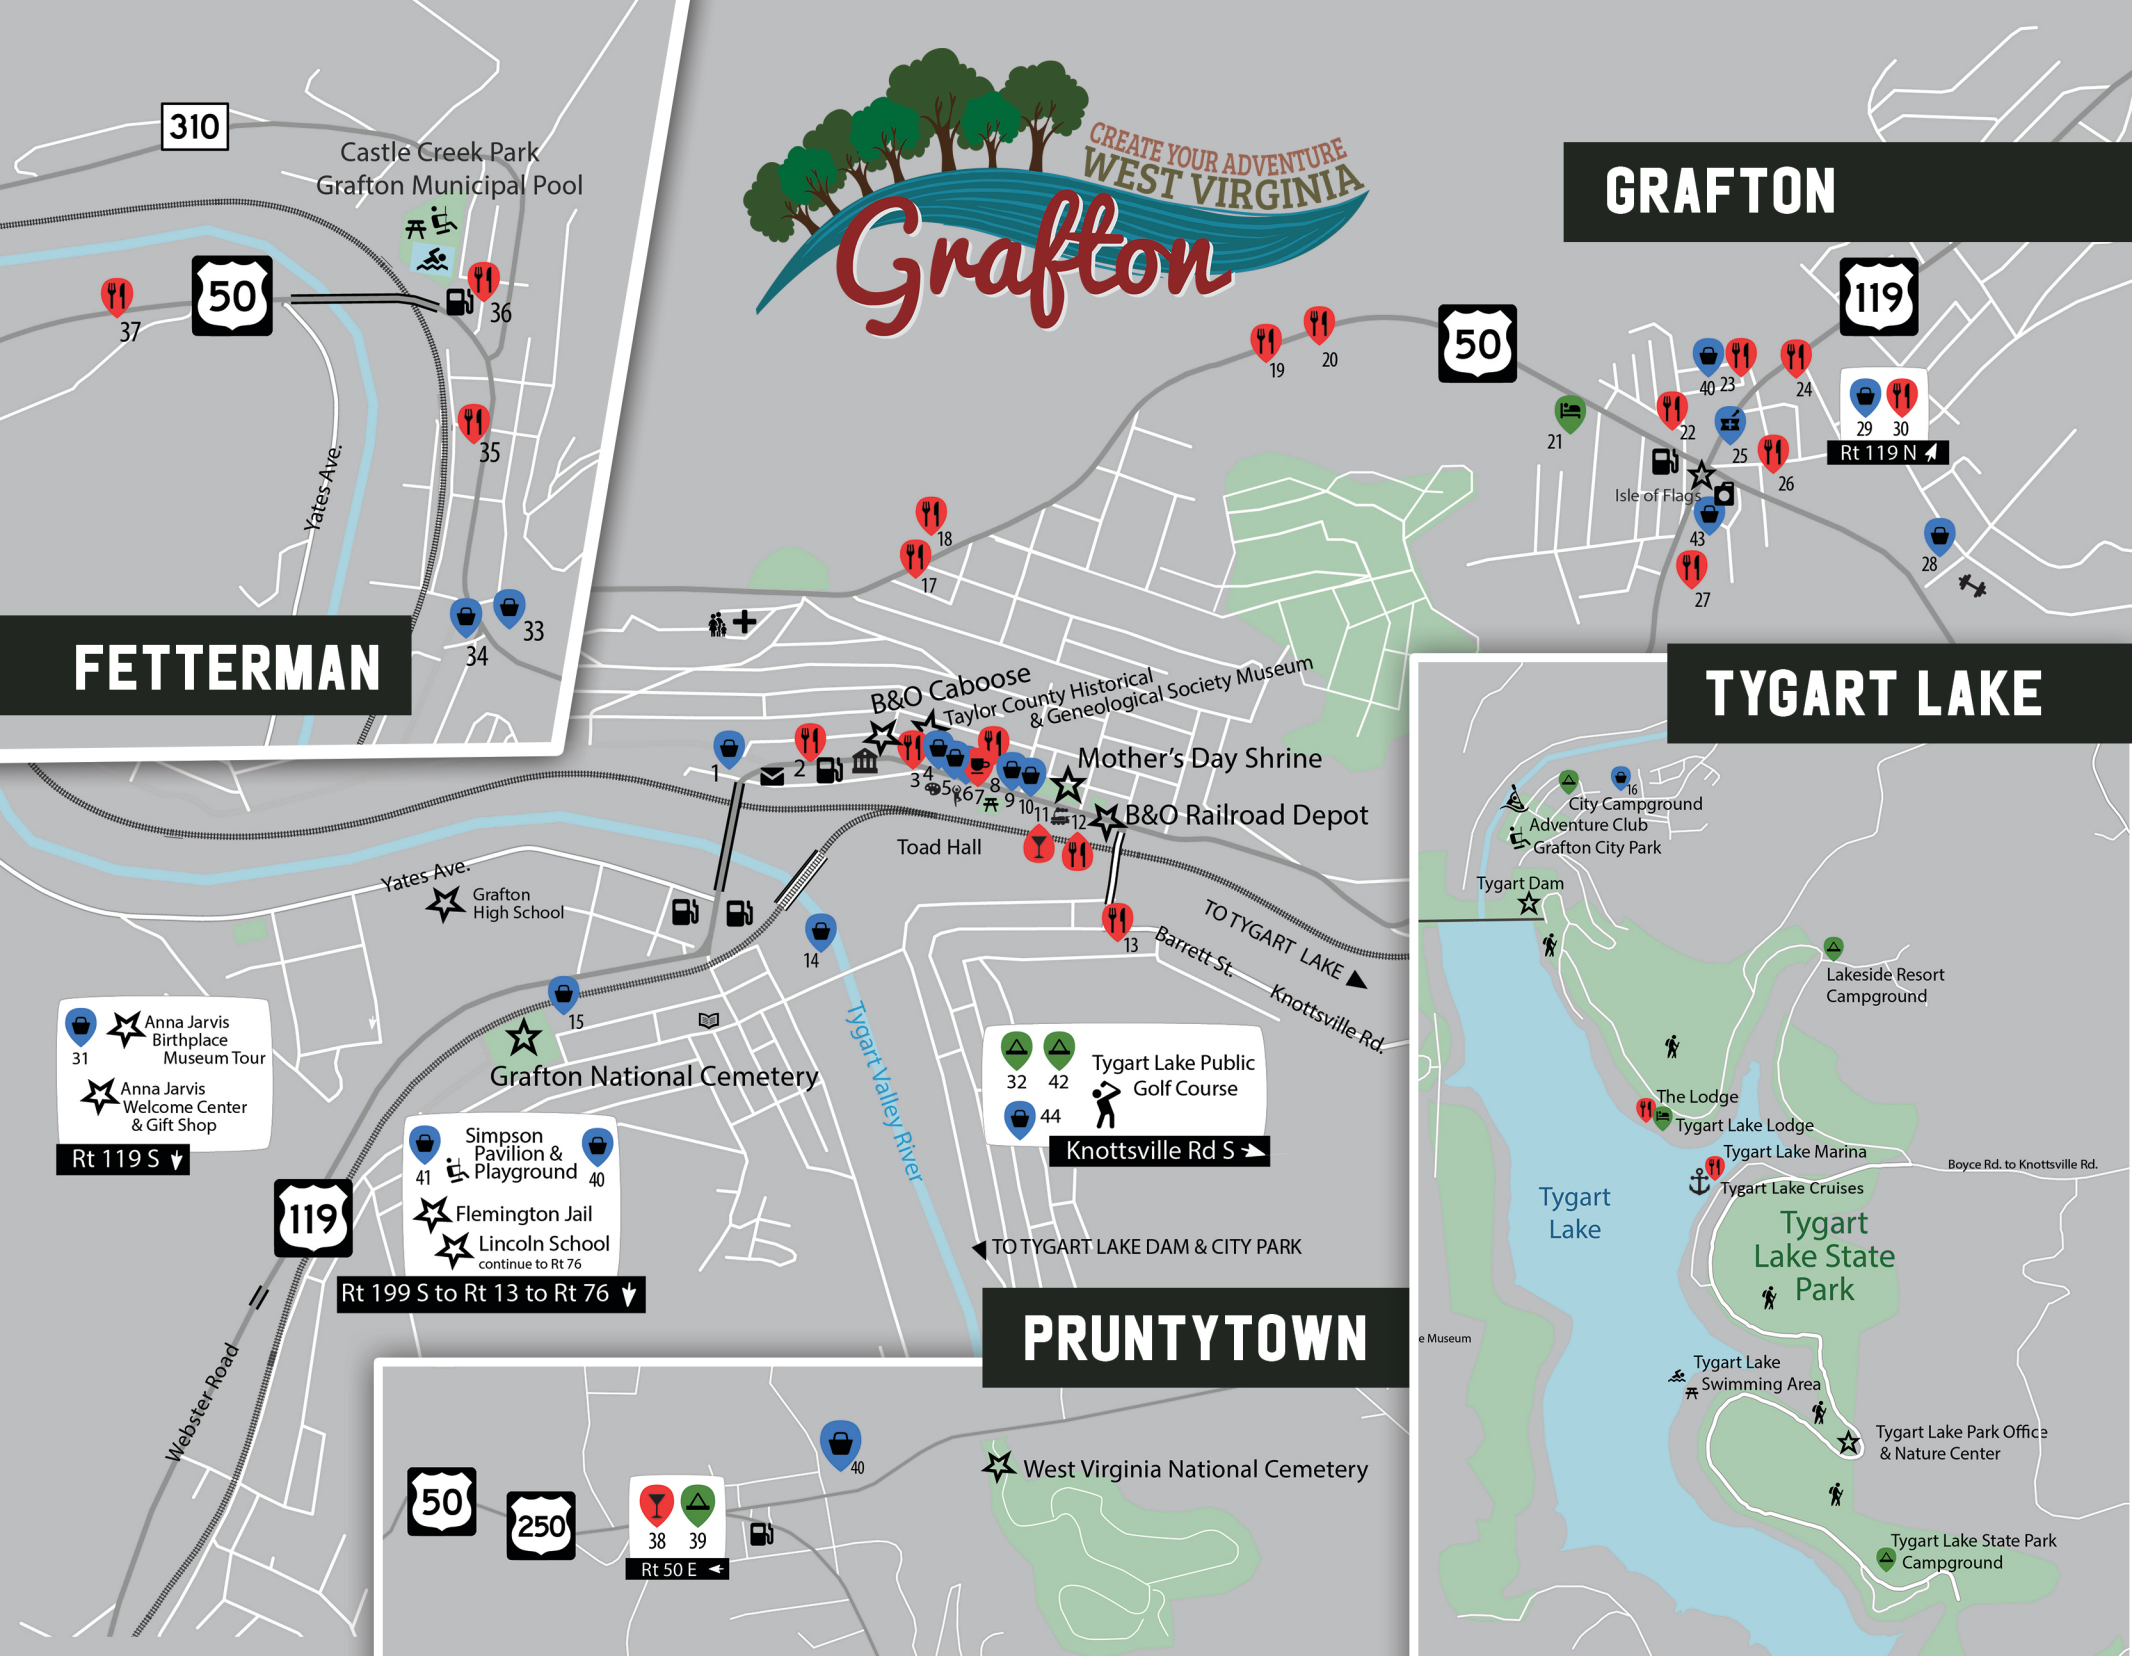

## LODGING

- 21 – Crislip Motor Lodge
- 32 – Hartland Lake Marie
- 39 – Family Fishing N’ Camping
- 42 – Gumps Black Bear Cabin Rental
- Lakeside Resort Campground
- Grafton City Campground
- Tygart Lake Lodge
- Tygart Lake State Park Campground

## TOURIST MAP

## TYGART LAKE

## PRUNTYTOWN

- 31 Anna Jarvis Birthplace Museum Tour
- Anna Jarvis Welcome Center & Gift Shop

Rt 119 S ↓

- 41 Simpson Pavilion & Playground
- 40
- Flemington Jail
- Lincoln School (continue to Rt 76)

Rt 199 S to Rt 13 to Rt 76 ↓