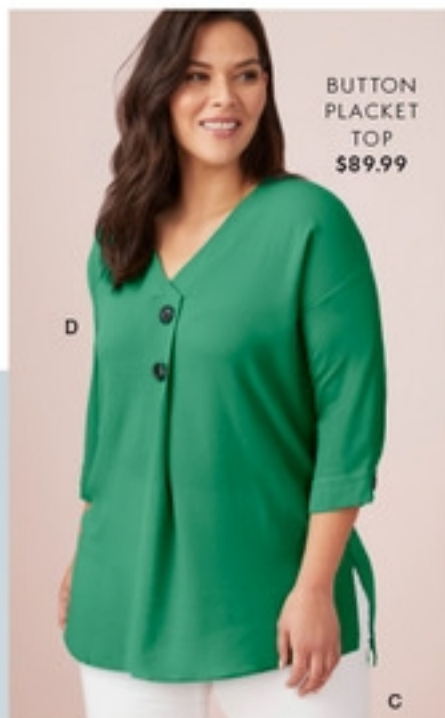

DAWNING OF A NEW DAY

Fresh cuts and colours bring a renewed energy to Spring daywear.

BUTTON
PLACKET
TOP
$89.99