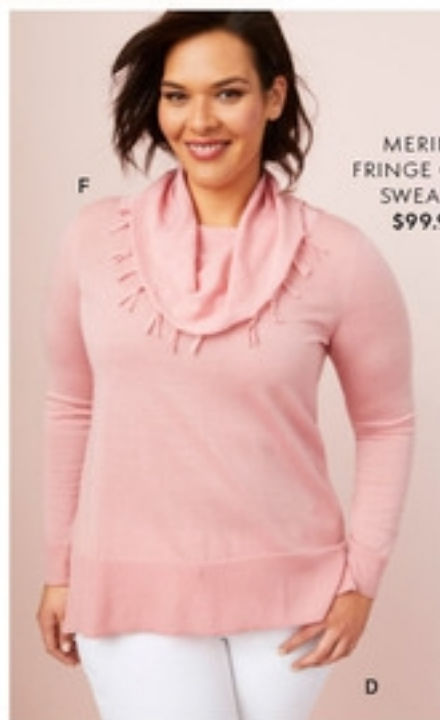

H. SARA MERINO SWING KNIT
100% merino. Cerise 2X, 3X, 4X,
Marmalade 1X, 2X, 3X, 4X.
Style 20SI 149467 $99.99

MERINO
FRINGE COWL
SWEATER
$99.99