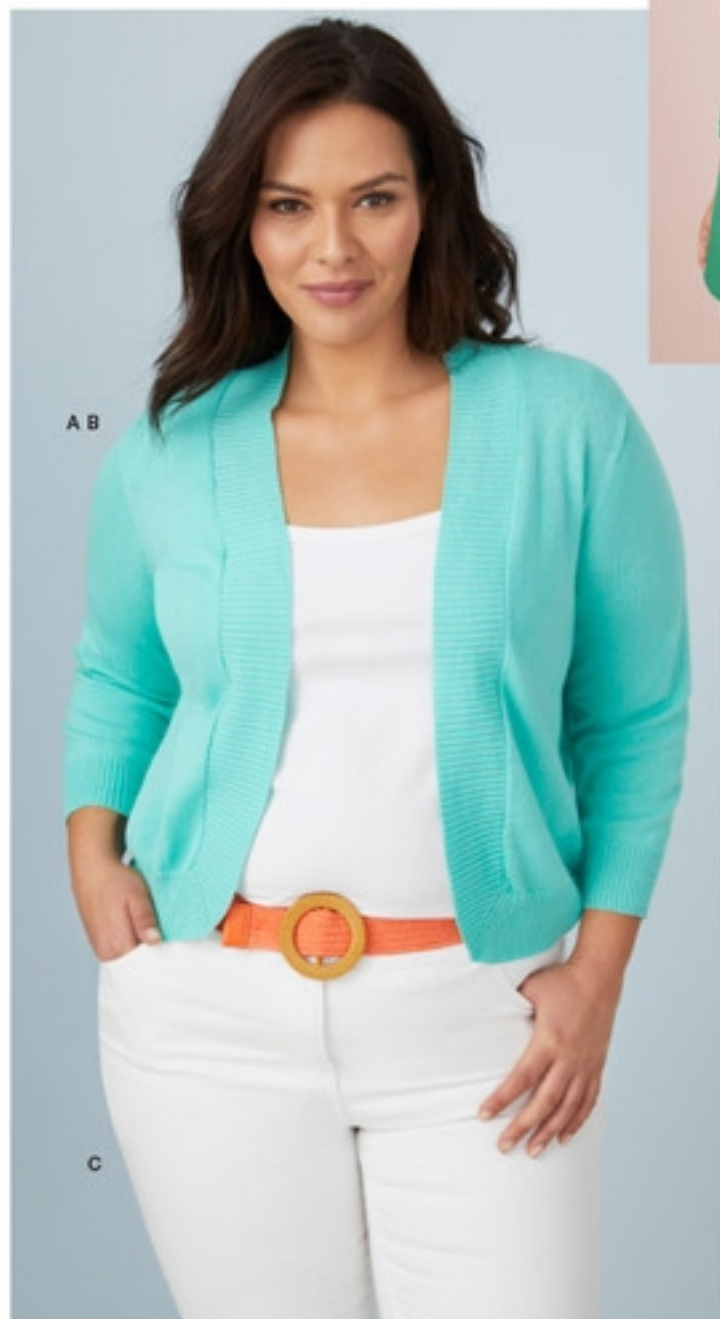

DAWNING OF A NEW DAY

Fresh cuts and colours bring a renewed energy to Spring daywear.

BUTTON
PLACKET
TOP
$89.99