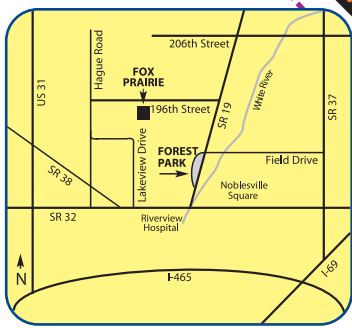

## MAP KEY

- BASEBALL DIAMONDS
- FOREST PARK AQUATIC CENTER
- PARKING
- PICNIC SHELTER (RESERVE)
- PICNIC AREA (RESERVE) WITH GRILL
- OPEN PICNIC AREA
- WATER
- RESTROOMS
- PLAYGROUND
- VOLLEYBALL
- CAROUSEL & CONCESSIONS
- MINI-GOLF
- BASKETBALL COURT
- HORSESHOES
- SKATE PARK
- TENNIS COURT
- RAILROAD
- RIVER GREENWAY TRAIL

**GiGi's Playhouse™**  
Down Syndrome Achievement Centers  
educate. inspire. believe.

Indianapolis, IN  
**3.21 MILE RUN** **1 MILE WALK** **Kids DASH for DOWN SYNDROME**

**MAP KEY**  
3.21 MILE ROUTE   
1 MILE ROUTE   
RACE START   
RACE END   
KIDS DASH   
KIDS CARNIVAL

Hamilton County, Indiana

HAMILTON COUNTY COURTHOUSE