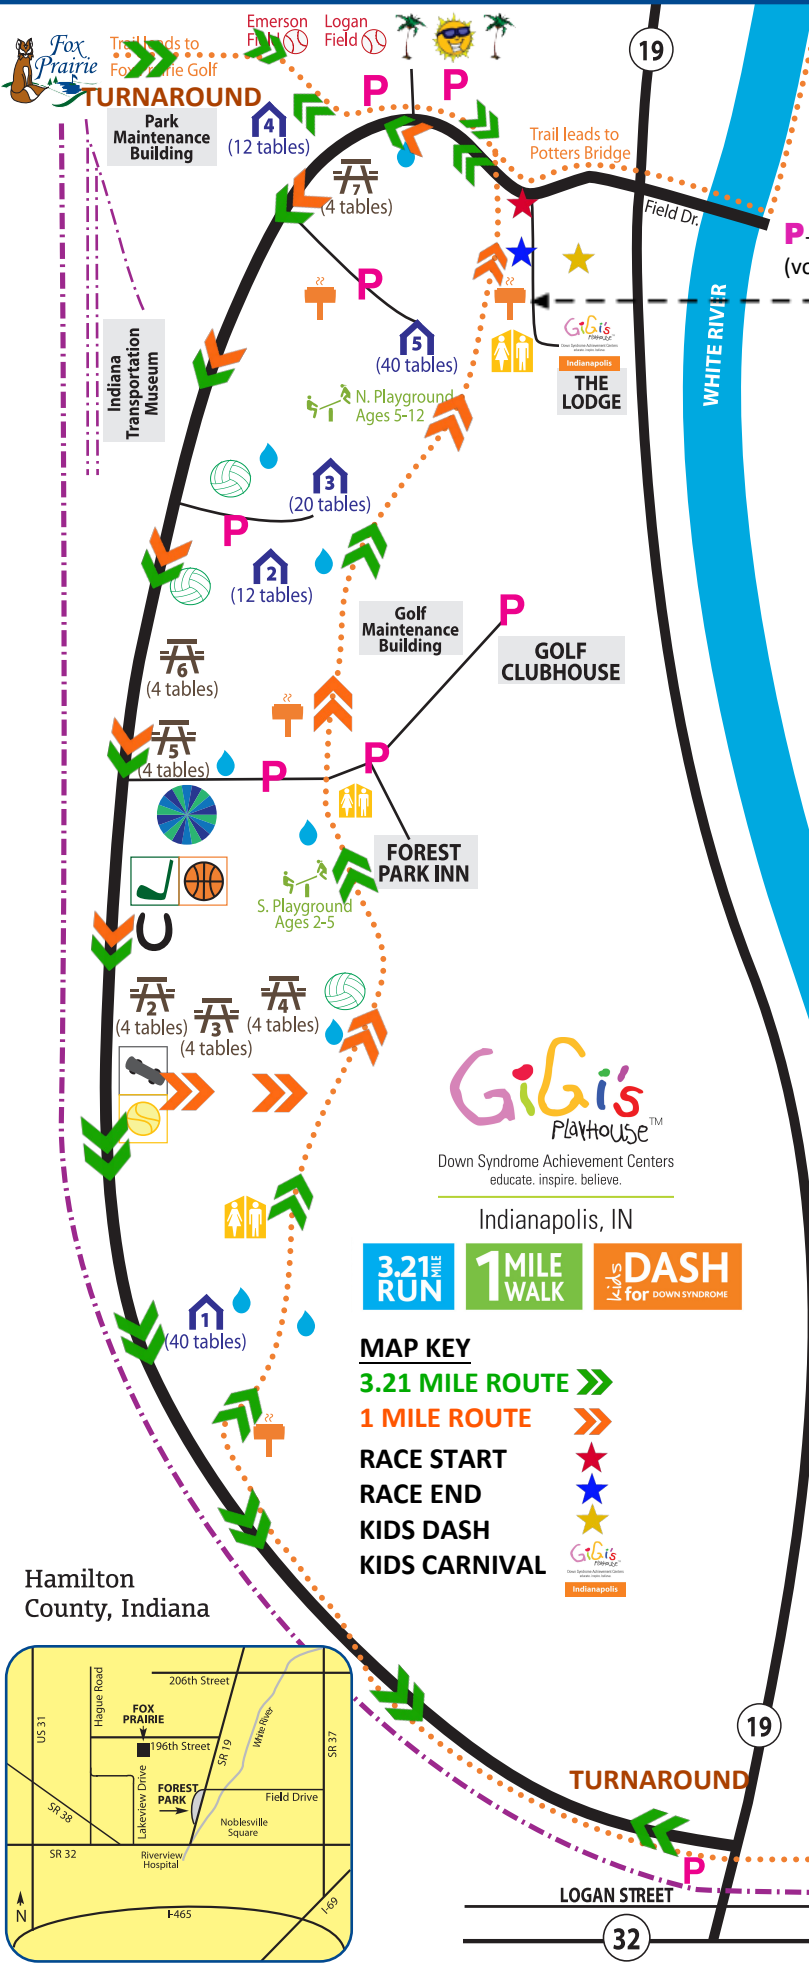

# FOREST PARK

701 Cicero Road | Noblesville, IN 46060  
317-776-6350 | www.noblesvilleparks.org

P-Moose Lodge  
(volunteer parking)

**RACE CHECK-IN/ONSITE REGISTRATION**

## MAP KEY

- BASEBALL DIAMONDS
- FOREST PARK AQUATIC CENTER
- PARKING
- PICNIC SHELTER (RESERVE)
- PICNIC AREA (RESERVE) WITH GRILL
- OPEN PICNIC AREA
- WATER
- RESTROOMS
- PLAYGROUND
- VOLLEYBALL
- CAROUSEL & CONCESSIONS
- MINI-GOLF
- BASKETBALL COURT
- HORSESHOES
- SKATE PARK
- TENNIS COURT
- RAILROAD
- RIVER GREENWAY TRAIL

**GiGi's Playhouse™**  
Down Syndrome Achievement Centers  
educate. inspire. believe.

Indianapolis, IN  
**3.21 MILE RUN** **1 MILE WALK** **Kids DASH for DOWN SYNDROME**

**MAP KEY**  
3.21 MILE ROUTE   
1 MILE ROUTE   
RACE START   
RACE END   
KIDS DASH   
KIDS CARNIVAL

Hamilton County, Indiana

HAMILTON COUNTY COURTHOUSE