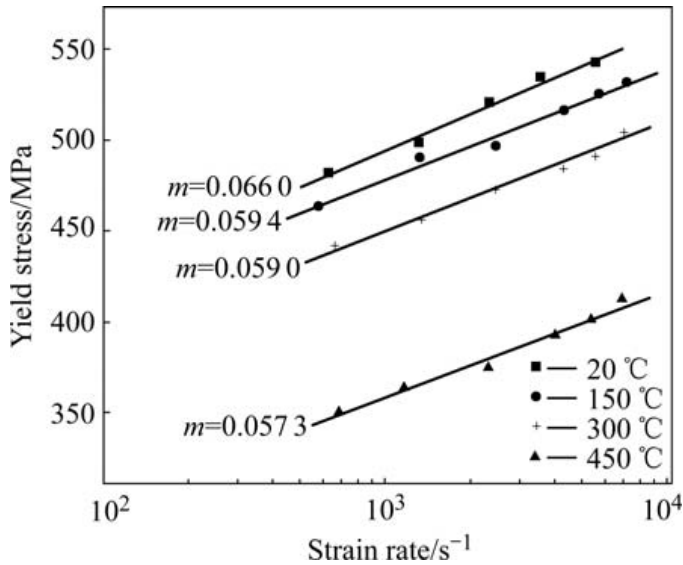

Top 5 Highest Yielding Cannabis Strains (2022) - East Coast Seed Company

If you're looking for an easy grow yet high yielding Sativa, Mimosa EVO is the right choice for Best Flavor: Pineapple Express Auto Even decades after its release, this tropical Indica has stayed a staple for high terpene