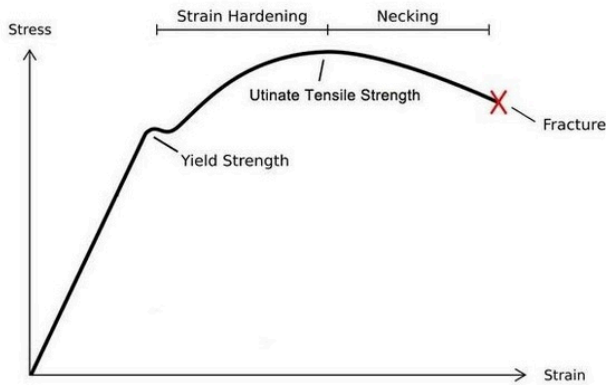

Top 10 Highest Yielding Cannabis Strains - Msnl Blog

Top 5 Highest Yielding Strains Outdoors Super Silver Haze Sativa-dominant Super Silver Haze is descended from Northern Lights, Haze and Skunk # Outdoors, it can yield up to 5Kg per Obviously, that's under ideal conditions, but you can reasonably expect at least 650g per Super Silver Haze will grow pretty