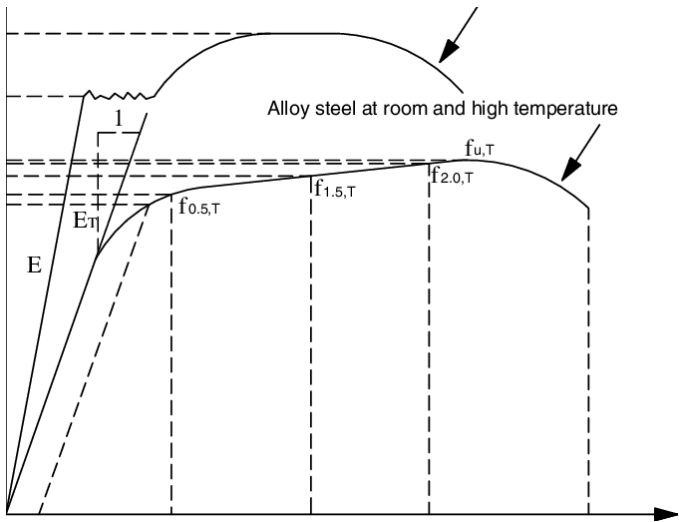

10 High Yielding Indoor Strains [2022]

the white widow strain of seed is something of a classic and is much loved for many different reasons, but the most notable of these has to be its impressive yields of up to 600 grams per square meter and the highly psychoactive and potent the content of 25% which helps to contribute to the drug's euphoric, relaxing, mood & creativity boosting, ...