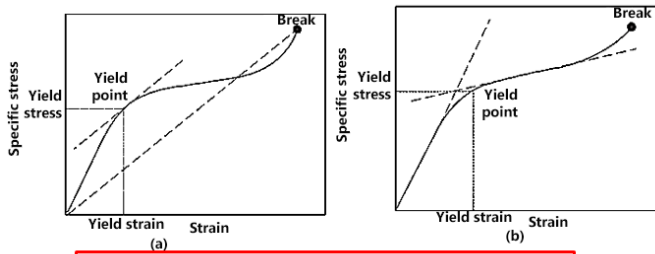

The best strains of all time: 100 top cannabis strains to try - Leafly

Originally bred by Federation Seed Company in Canada, this strain descends from Skunk 1 and grows tall, straight, high-yielding Some varieties of Island Sweet Skunk have a heightened

Best Indica Strains List for Relaxing 2022 - I Love Growing

Marijuana

Fig: (a) Meredith's construction (b) Coplan's construction

Super Skunk Indica Super Skunk T his strain is known for its powerful body high, its unforgettable (and irresistible) "skunk" aroma, and high yield when grown both indoors and Regularly producing flowers with a THC content of 20% or higher, this is a marijuana strain to be reckoned

Top High Yielding Strains for 2021 | Maximum Yield - Semillas de Marihuana

This strain is the result of crossing two of the highest yielding marijuana strains ever seen, King Kong and Gorilla Glue # Specifically, this strain comes from the famous King Kong elite clone known as "Brutal Kong" Underground claims 5kg per square metre of production indoors, although this is also a figure to be taken with