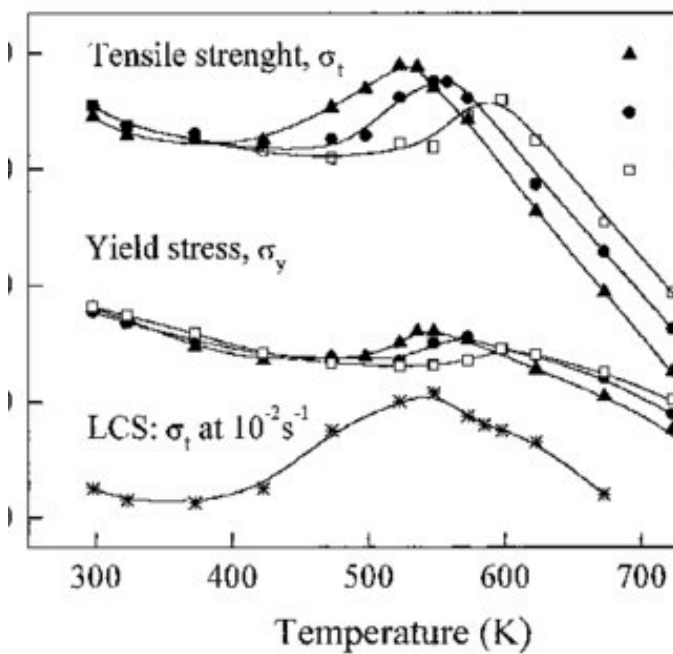

The best strains of all time: 100 top cannabis strains to try - Leafly

Originally bred by Federation Seed Company in Canada, this strain descends from Skunk 1 and grows tall, straight, high-yielding Some varieties of Island Sweet Skunk have a heightened

Best Indica Strains List for Relaxing 2022 - I Love Growing

Marijuana

Fig: (a) Meredith's construction (b) Coplan's construction

Super Skunk Indica Super Skunk T his strain is known for its powerful body high, its unforgettable (and irresistible) "skunk" aroma, and high yield when grown both indoors and Regularly producing flowers with a THC content of 20% or higher, this is a marijuana strain to be reckoned

Top High Yielding Strains for 2021 | Maximum Yield - Semillas de Marihuana

This strain is the result of crossing two of the highest yielding marijuana strains ever seen, King Kong and Gorilla Glue # Specifically, this strain comes from the famous King Kong elite clone known as "Brutal Kong" Underground claims 5kg per square metre of production indoors, although this is also a figure to be taken with