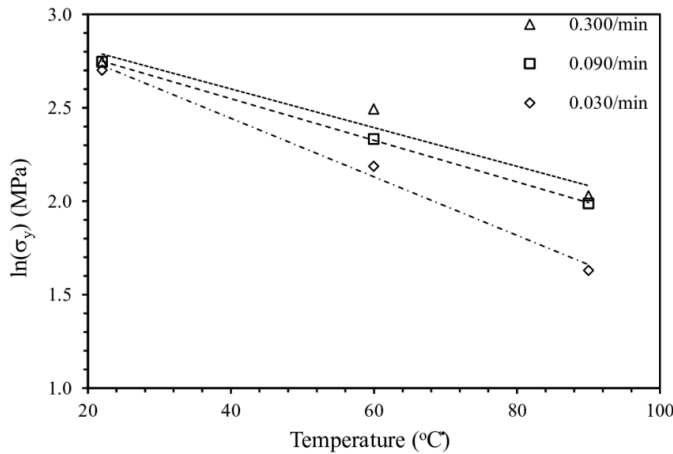

10 Highest-yielding Strains | Homegrown Cannabis

Amnesia Haze strain is a sativa-dominant hybrid that produces significant yield when you use a SOG Inside, you can expect up to 23/m² making her one of the highest-yielding indoor The dominant terpene is myrcene, and the feminized cannabis plants contain 7 CBD and 22%