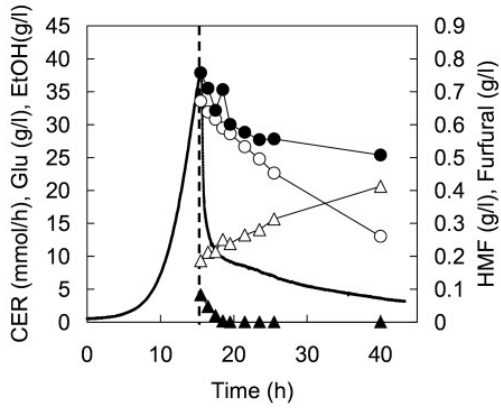

10 Highest Yielding Indoor Strains - GreenBudGuru

The 10 Highest Yielding Indoor Strains Northern Lights White Widow Super Skunk Strawberry Kush Alaskan PurpleOG Blue Ice OG Big Bud Amnesia Haze Choclope Read on for a mini guide on each strain, with info about flowing time, plant height, grow difficulty, and much Northern Lights