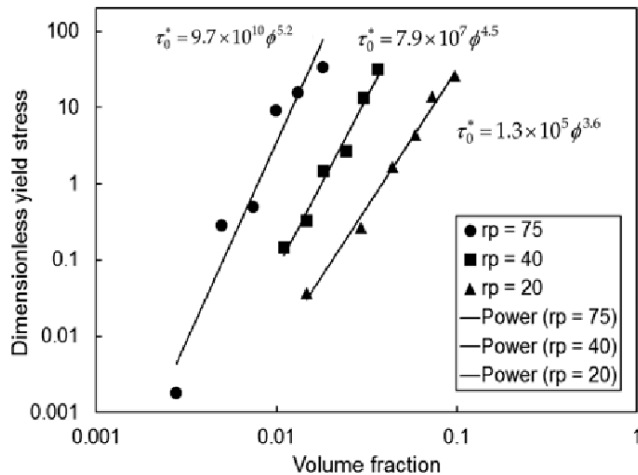

Top 10 High Yielding Indica Strains - GreenBudGuru

Let's take a quick look at the Top 10 High Yielding Indica Strains Jump Super Bud ~ 900g/m² The Doctor ~ 800g/m² Zombie Virus ~ 700-800g/m² Black Zombie ~ 700-800g/m² Diamond Girl ~ 750g/m² Chronic Widow ~ 700g/m² Bad Azz Kush ~ 700g/m² Pink Kush ~ 700g/m² Black Alpha ~ 600-700g/m² Bergman's Gold Leaf ~ 650/m²