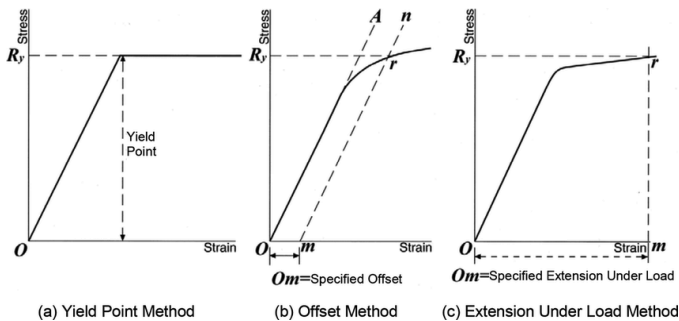

Strongest Weed Strains | High THC Strains [2022] - a Pot for Pot

With proper care, the Strawberry Banana plant can produce massive yields of resin-ripe, frosty Critical Kush Critical Kush is one of the strongest marijuana strains with the highest THC It is a powerful Indica strain that takes over your body, providing complete relaxation and significantly calming