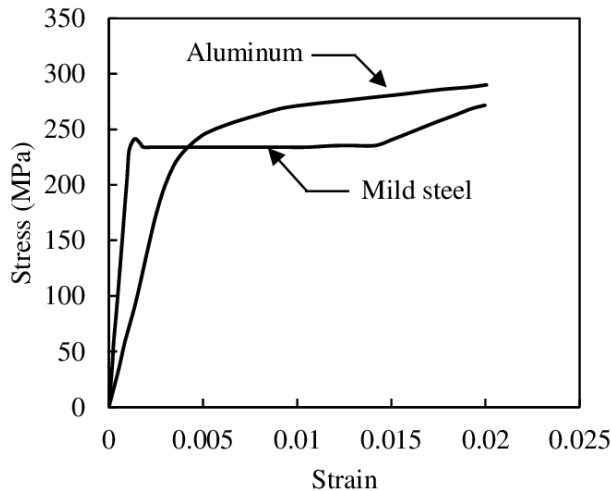

Top 10 High-Yielding Outdoor Cannabis Strains - RQS Blog

Top 10 [high-yielding strains](#) to grow outdoors Green gelato Shogun Amnesia haze Royal moby Purple queen Lemon shining silver haze Hulkberry Honey cream Skunk xl Shining silver haze Achieve the outdoor grow of your dreams with these heavy yielders