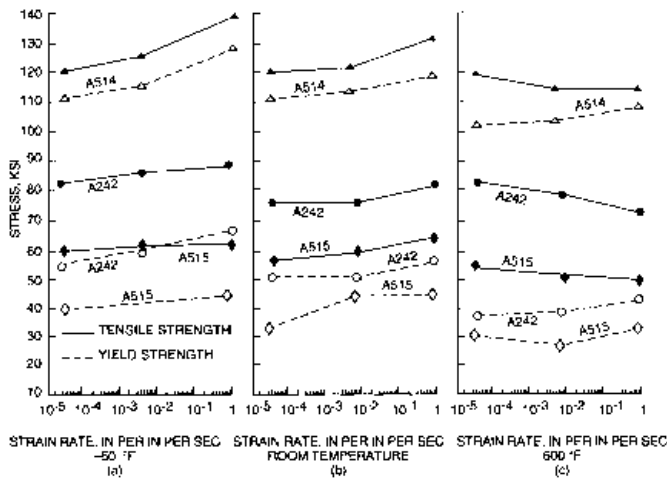

Top 10+ Strongest Sativa Strains 2022 - The Lodge Cannabis

99 99 Problems strain is a Sativa dominant hybrid resulting from a cross between White 99 and It is also one of the strongest Sativa weed strains worth including on our 99 Problems has a high THC level of between 24% to 30% Its high is highly energizing yet