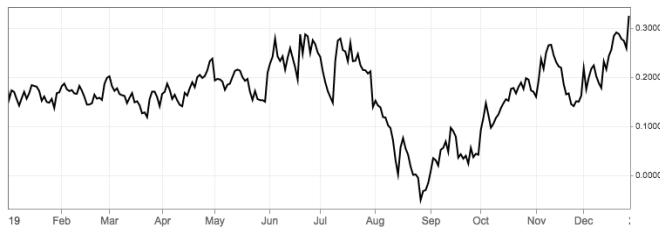

The Best High-Yielding Strains for Cannabis Growers - WayofLeaf

Here are the five best indoor strains for yield and 1 - Strawberry Kush This indica-dominant strain is a cross of OG Kush and Strawberry It has a THC content of between 18% and 23% and provides a euphoric and uplifting Users often report feeling motivated and energetic for most of the