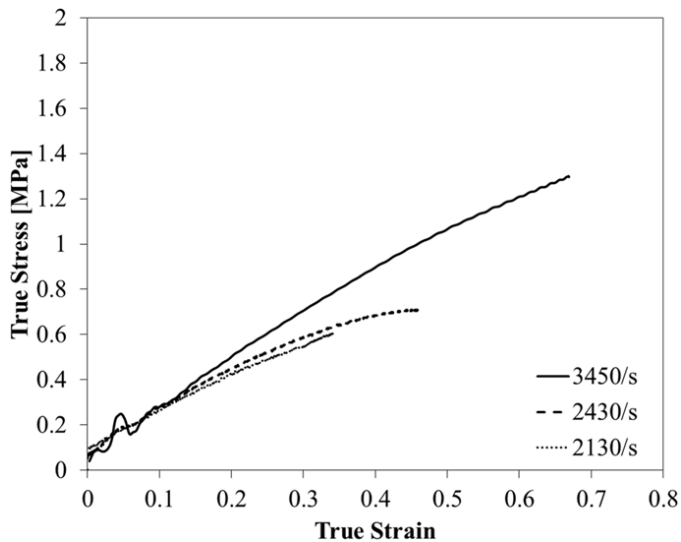

Best High Yield Strains - 10 Best High Yielding Strains For Cannabis Growers in 2022

The yield ranges between 12 to 20 ounces per Pros Has an undertone of sweet and spicy flavor Thick stalks for higher yields Easy to grow strain Feminized seeds Quicker flowering Cons Can develop headache with heavy use Buy on ILGM Blue Dream Feminized Marijuana Seeds Buy on CropKingSeeds 40% Indica and 60% Sativa THC levels - 19%

In this post, we're going to take a look at the 10 of these Critical Kush Critical Kush, a hybrid of OG Kush and Critical Mass, is a predominantly Indica strain that grows exceptionally well in hot Features Yield: 14 to 17 oz per 3x3ft 65% Indica 35% Sativa Up to 22% THC content Approximately 2% CBD 8 weeks to flower

Top 8 Highest Yielding Strains - Indoor & Outdoor HIGH Yield!

Best outdoor strains for high yields Super Skunk strain Chocolope strain Super Silver Haze strain Amnesia Haze strain Strawberry Kush strain Sour Diesel strain Northern Lights strain Gold Leaf strain FAQs about highest-yielding strains Here are some amazing seed Buy 10 and get 10 seeds for free! Grow Bible