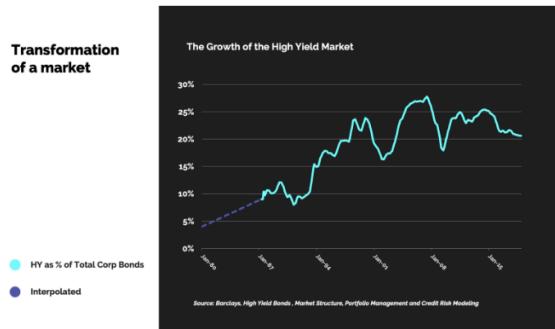

Best High Yielding Cannabis Seeds: Top 15 Strains

Best High Yielding Cannabis Seeds # SUPER SKUNK # GOLDEN TIGER # GREEN CRACK # AMNESIA HAZE # GREEN GELATO # WHITE WIDOW # STRAWBERRY KUSH # WEDDING CAKE # CRITICAL MASS # NORTHERN LIGHTS # THC BOMB # WHITE LSD # BIG BUD # BLUE DREAM # GOLD LEAF How to Choose the Best High Yielding Marijuana Seeds? Yield