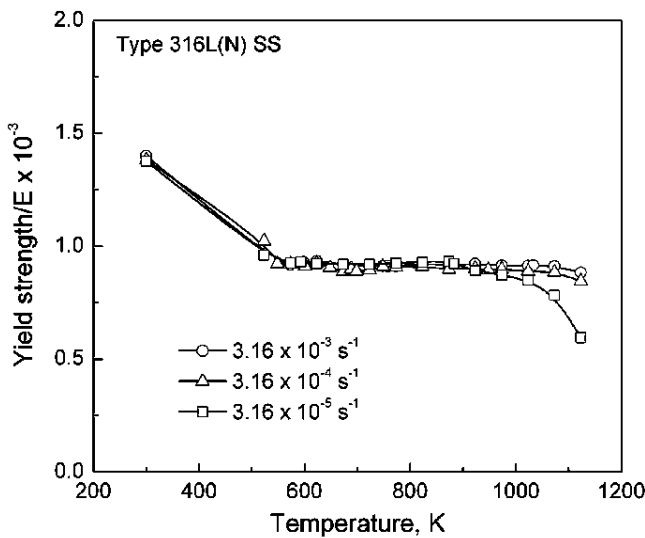

Top 20 Highest Yielding Strains Ever

Indica strains are known for their short flowering period, high yield, powerful effect, and relaxing These strains are best for indoor growing as they stay short and bushy when grown using the Sea of Green (SOG) Some excellent indica strains include Northern Lights, Hindu Kush, Master Kush, and Sativa Hybrid