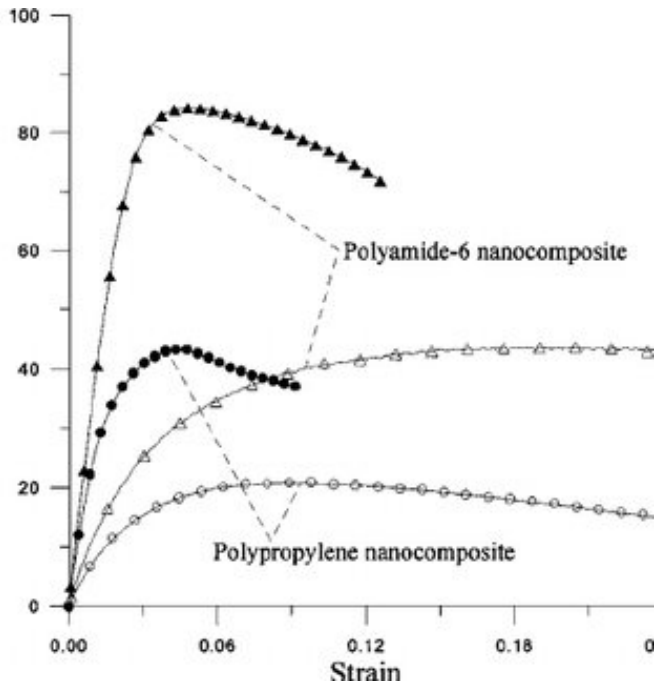

Strongest Strains Of Weed: 2022 Must-Tries - Homegrown Cannabis Co

We can't discuss the strongest strains of weed without mentioning Gorilla Glue # This sticky crop is a three-way cross between Chem Sister, Sour Dubb, and Chocolate Its parent cultivars make it high-yielding, aromatically complex, and supremely This cultivar delivers a body slam of physical and psychological