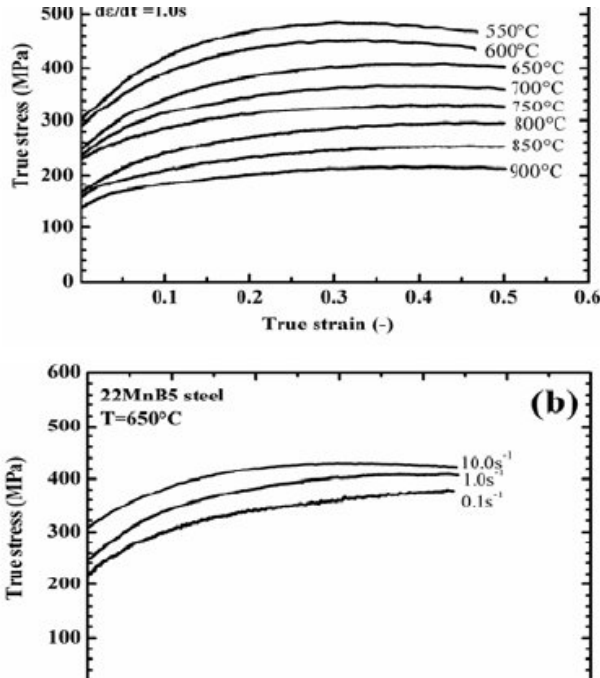

The best strains of all time: 100 top cannabis strains to try - Leafly

Originally bred by Federation Seed Company in Canada, this strain descends from Skunk 1 and grows tall, straight, high-yielding Some varieties of Island Sweet Skunk have a heightened

Best Indica Strains List for Relaxing 2022 - I Love Growing