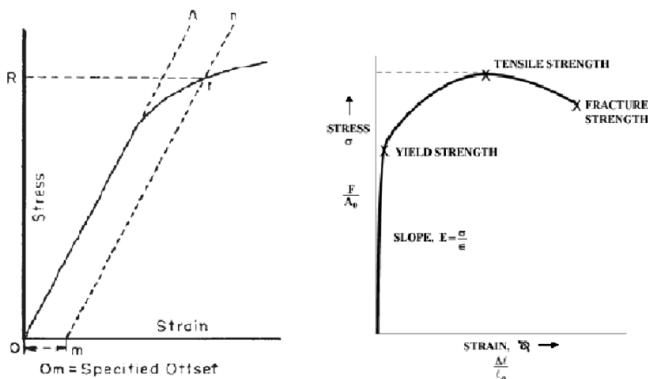

20 Best Strains for Hot Dry Climate in 2022 - Top Reviewed Strains

High-quality and high yielding strain Quick flowering Ideal for indoor and outdoor growth Has minimal side effects Has an earthy smell and taste Cons Does require regulated temperatures Can cause dry mouth Buy on CropKingSeeds White Widow Feminized Buy on ILGM Combines 60% Indica and 40% Sativa THC levels - 19% High yielding results