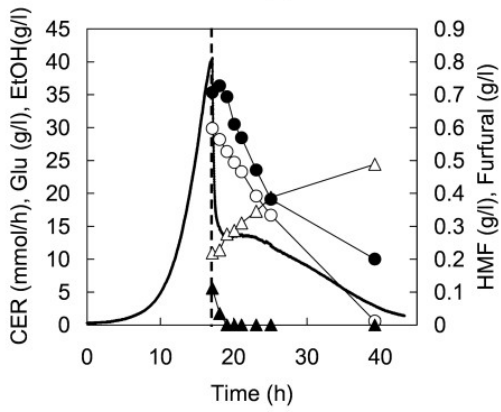

10 Highest Yielding Indoor Strains - GreenBudGuru

The 10 Highest Yielding Indoor Strains Northern Lights White Widow Super Skunk Strawberry Kush Alaskan PurpleOG Blue Ice OG Big Bud Amnesia Haze Choclope Read on for a mini guide on each strain, with info about flowing time, plant height, grow difficulty, and much Northern Lights