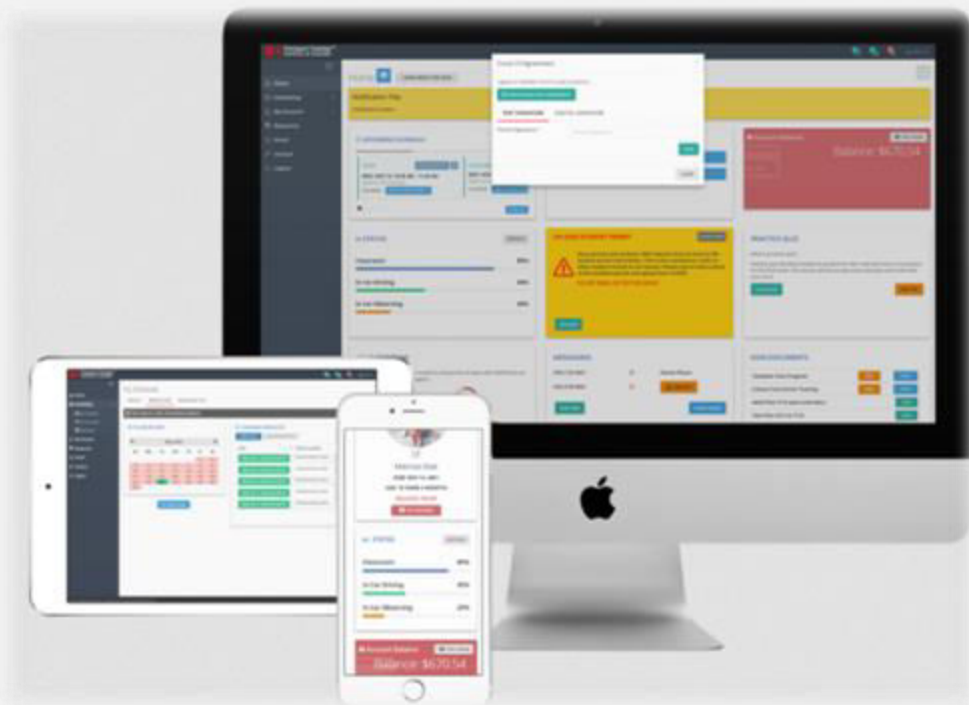

YLOODrive

You need to treat your employees fairly. If you hear your instructors' complaint regarding the lack of management from your side, they may be right about it. The driving software helps you to organize the efficient schedule, which you can use to manage the time slot of every instructor of your driving school. Since, the software manages the schedule, no instructor will be treated unfairly. Post navigation

What is Driving School Software?

Driving School Business Management Software UK that helps you automate your driving school's different processes.

With the Driving School software, you can schedule the class of your student. All your student needs to do is make a request. The Driving School Software handles all the scheduling work.

Since the driving software helps you to reply faster to your customer request, you can enjoy the benefit of customer satisfaction.