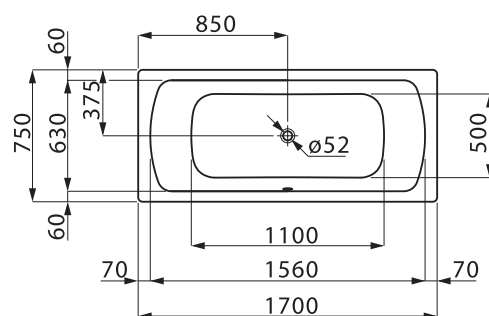

MODERNA

LAUFEN

Bathroom Culture since 1898 www.laufen.com