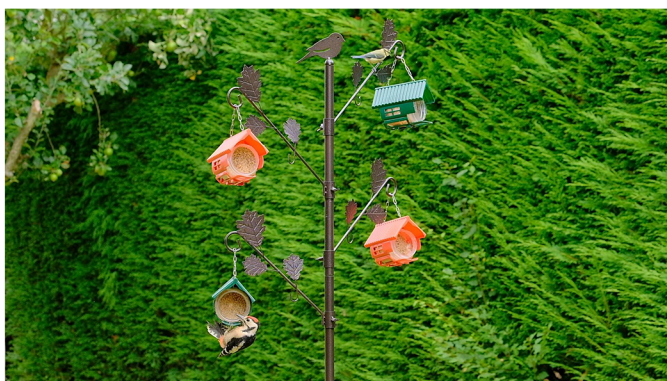

GreanBase

Enquiries: enquiries@greanbase.co.uk

Phone: 01933 460524

For postal enquiries please write to;

GreanBase Ltd

53 De Ferneus Drive

Raunds

Northamptonshire

NN9 6SU