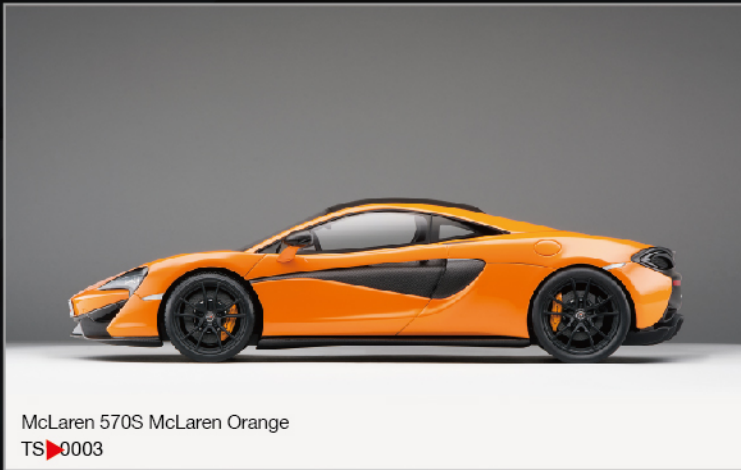

This new brand will offer a wide range of selections, with initial offerings featuring modern sports cars such as the new Acura NSX and the Ford GT. With a product range including automotive heavyweights such as Jaguar, McLaren and Alfa Romeo, TopSpeed will offer something for everyone.

Chevrolet Corvette Grand Sport Corvette Racing Yellow Tintcoat  
TS ▶ 0119

## ▶ CADILLAC

Cadillac Daytona DPI-V.R #10 2017 Daytona 24Hr.  
TS ▶ 0127

▶ McLAREN

McLaren 570S McLaren Orange  
TS ▶0003

McLaren 675LT Silica White  
TS ▶0006

McLaren 570S Fire Black  
TS ▶0005

McLaren 675LT Chicane  
TS ▶0009