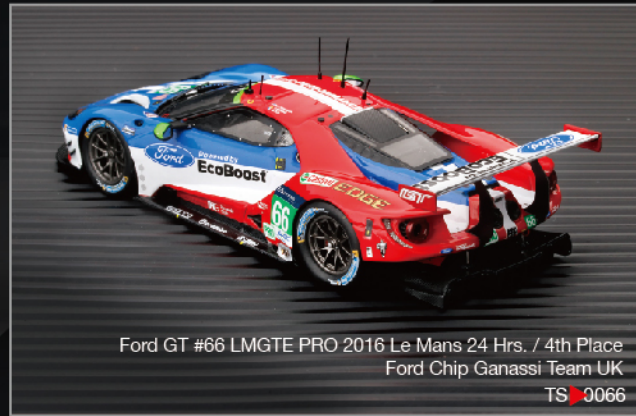

Aston Martin Vanquish Zagato Lava Red  
TS ▶0103

Aston Martin Vulcan Volcano Orange  
TS ▶0026

▶ FORD

Ford GT 2015 N. American Int. Auto Show - Liquid Blue  
TS▶0004

Ford GT #66 LMGTE PRO 2016 Le Mans 24 Hrs. / 4th Place  
Ford Chip Ganassi Team UK  
TS▶0066