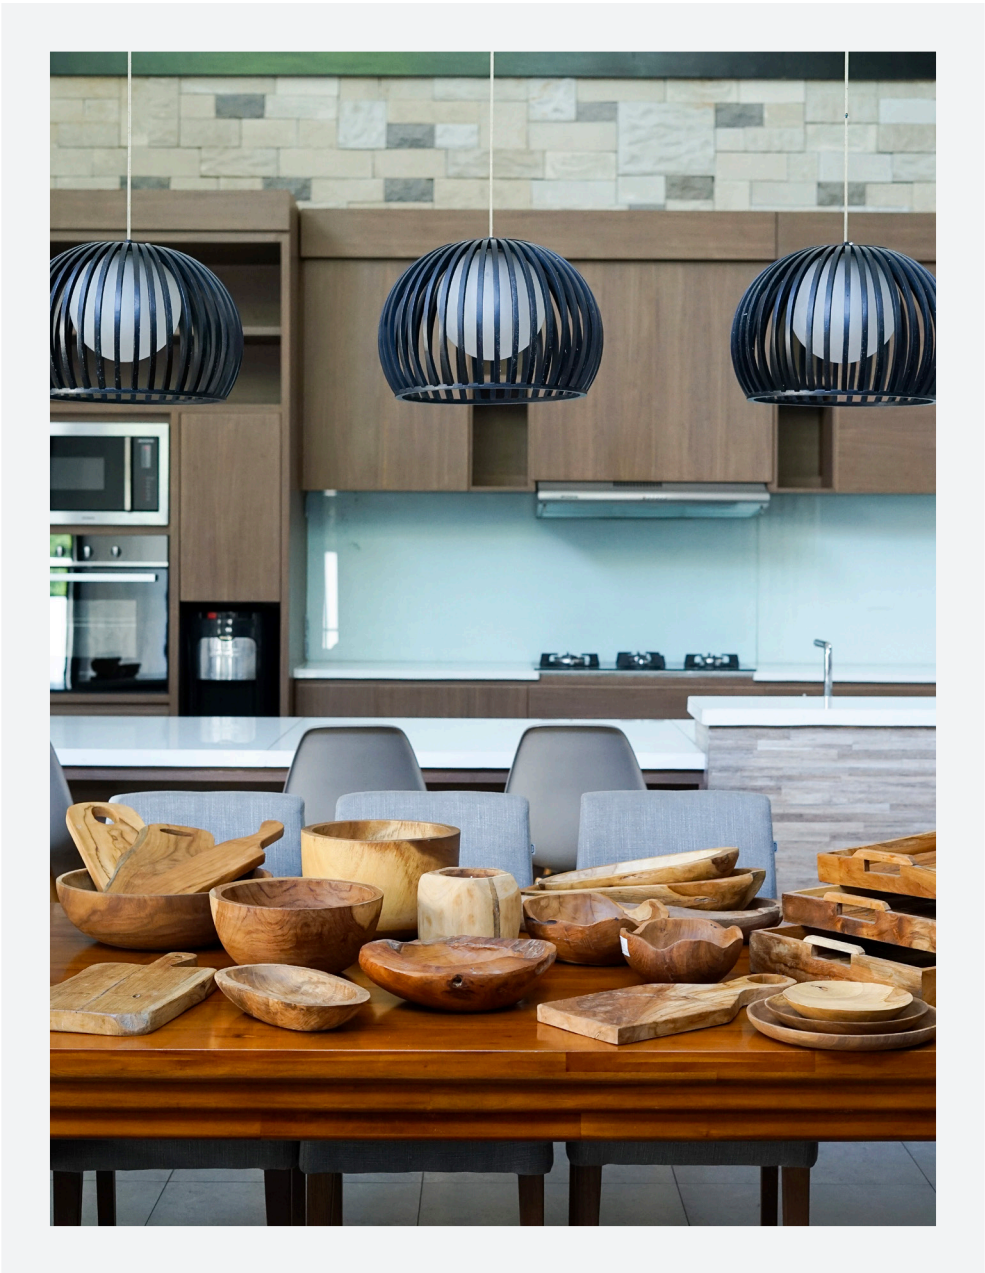

Handmade Goods

Ethically Source

COLLECTIVETEAK.COM