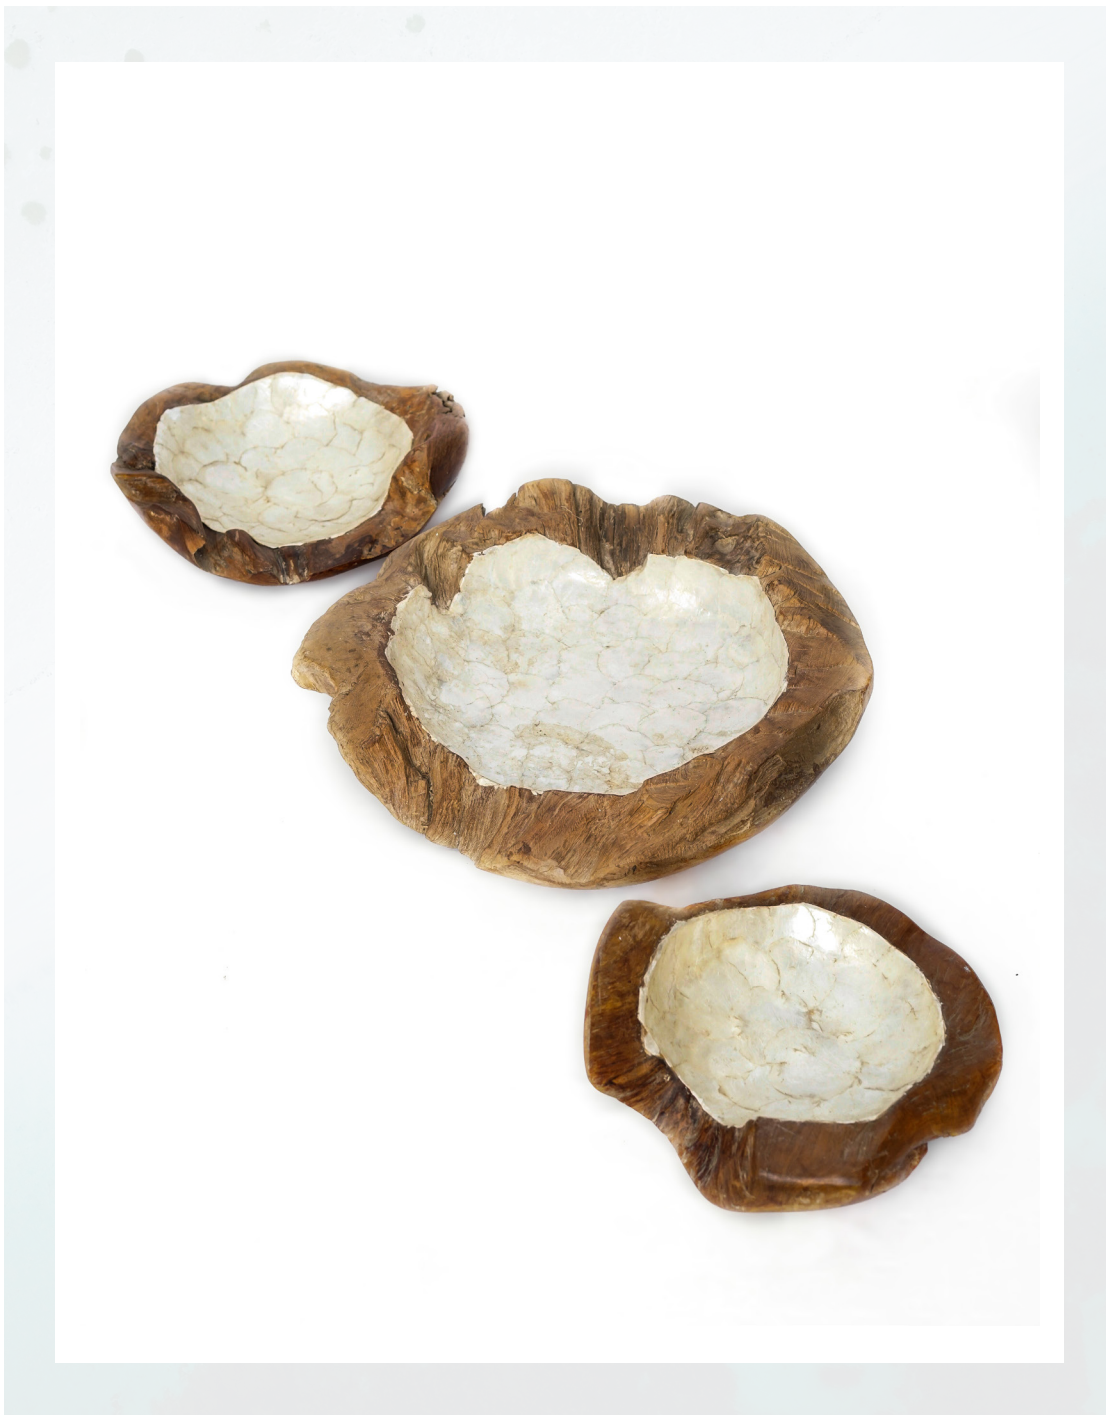

KAYANGAN I, II & III

Teak Wood Bowl lined with Seashells

12W x 12L x 4H inches

16W x 16L x 6H inches

19W x 19L x 7H inches