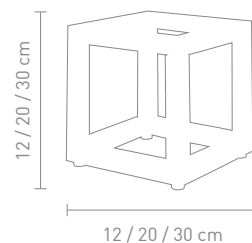

Design: Sompex

DELUX

78702
tischleuchte aluminium
schwarz, silikon
table lamp aluminum black,
silicone

10 Watt, LED, 3000K, 900lm

4 029599 086079

78937
tischleuchte aluminium, silikon
table lamp aluminum, silicone

10 Watt, LED, 3000K, 900lm

4 029599 074311

78701
tischleuchte aluminium
schwarz, silikon
table lamp aluminum black,
silicone

7 Watt, LED, 3000K, 630lm

4 029599 086062

78936
tischleuchte aluminium, silikon
table lamp aluminum, silicone

7 Watt, LED, 3000K, 630lm

4 029599 074304

78700
tischleuchte aluminium
schwarz, silikon
table lamp aluminum black,
silicone

3,6 Watt, LED, 3000K, 324lm

4 029599 086055

78935
tischleuchte aluminium, silikon
table lamp aluminum, silicone

3,6 Watt, LED, 3000K, 324lm

4 029599 074298