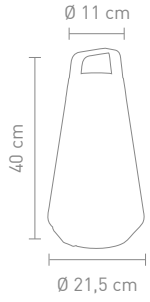

10 Watt, LED, 2700K&3000K&4000K&RGB, 425lm

78390
outdoorstehleuchte, schwarz
outdoor floor lamp, black

78391
outdoorstehleuchte, weiß
outdoor floor lamp, white

78392
outdoorstehleuchte, anthrazit
outdoor floor lamp, anthracite