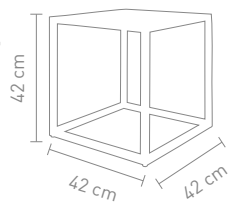

12 Watt, LED, 3000K, 1080lm

4 029599 079453

Design: Sompex

DELUX

78703
stehleuchte aluminium schwarz,
silikon, glas gefrostet
floor lamp aluminum black,
silicone, glass frosted

12 Watt, LED, 3000K, 1080lm

78704
stehleuchte aluminium schwarz,
silikon, glas gefrostet
floor lamp aluminum black,
silicone, glass frosted