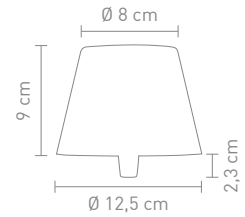

MIT
SILIKON-
STOPFEN
WITH SILICONE
PLUG

TOP

outdoorleuchte, kunststoff, akkubetrieben,
gesamtleuchtzeit min. 9 std.
outdoor lamp, plastic, rechargeable,
run time min. 9 hrs.

1,5 Watt, LED, 2700K&3000K, 130lm

78372
outdoorleuchte, blau
outdoor lamp, blue

4 029599 107842

78373
outdoorleuchte, olivgrün
outdoor lamp, olive green

4 029599 107859

78375
outdoorleuchte, orange
outdoor lamp, orange

4 029599 107873

78377
outdoorleuchte, grün
outdoor lamp, green

4 029599 107897