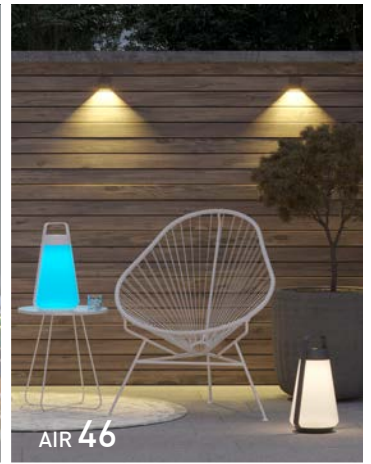

TOP 4

OUTDOOR
4-55

TROLL 28

AIR 46

SVAMP 56

DROP 66

BLING 95

LIGHT WEIGHT 134