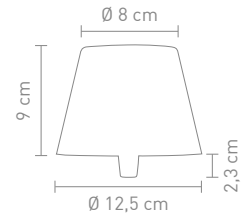

TOP

outdoorleuchte, kunststoff, akkubetrieben,
gesamtleuchtzeit min. 9 std.
outdoor lamp, plastic, rechargeable,
run time min. 9 hrs.

1,5 Watt, LED, 2700K&3000K, 130lm

78371
outdoorleuchte, weiß
outdoor lamp, white

78370
outdoorleuchte, schwarz
outdoor lamp, black

78374
outdoorleuchte, bordeaux
outdoor lamp, bordeaux

78376
outdoorleuchte, gelb
outdoor lamp, yellow