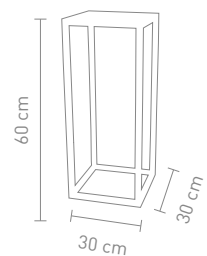

78704
stehleuchte aluminium schwarz,
silikon, glas gefrostet
floor lamp aluminum black,
silicone, glass frosted

12 Watt, LED, 3000K, 1080lm