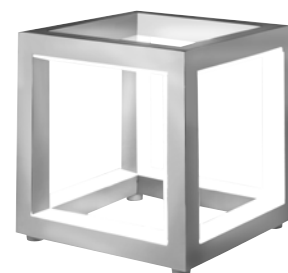

Design: Sompex

DELUX

78702
tischleuchte aluminium
schwarz, silikon
table lamp aluminum black,
silicone

10 Watt, LED, 3000K, 900lm

4 029599 086079

78937
tischleuchte aluminium, silikon
table lamp aluminum, silicone

10 Watt, LED, 3000K, 900lm

4 029599 074311

78701
tischleuchte aluminium
schwarz, silikon
table lamp aluminum black,
silicone

7 Watt, LED, 3000K, 630lm

4 029599 086062

78936
tischleuchte aluminium, silikon
table lamp aluminum, silicone

7 Watt, LED, 3000K, 630lm

4 029599 074304

78700
tischleuchte aluminium
schwarz, silikon
table lamp aluminum black,
silicone

3,6 Watt, LED, 3000K, 324lm

4 029599 086055

78935
tischleuchte aluminium, silikon
table lamp aluminum, silicone

3,6 Watt, LED, 3000K, 324lm

4 029599 074298