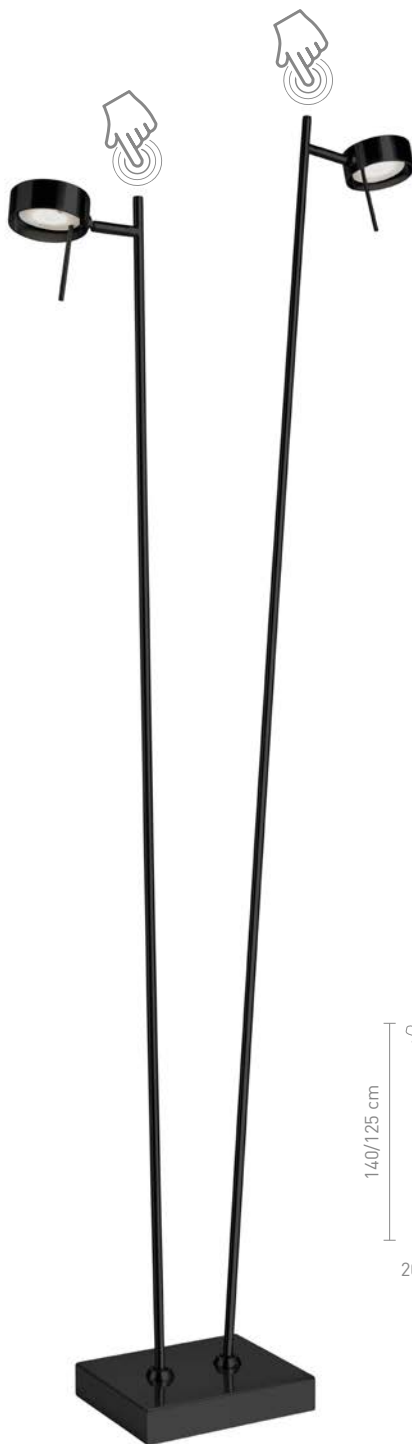

87436
stehleuchte metall schwarz
floor lamp metal black

2 x 5 Watt, LED, 3000K, 840lm