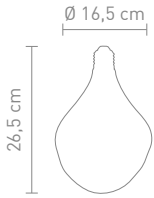

LED DROP GOLD

6126001
leuchtmittel gold
bulb gold

5 Watt, LED, 2000K, 260lm, E27

LED DROP TITAN

6126101
leuchtmittel titan
bulb titanium

5 Watt, LED, 2200K, 120lm, E27