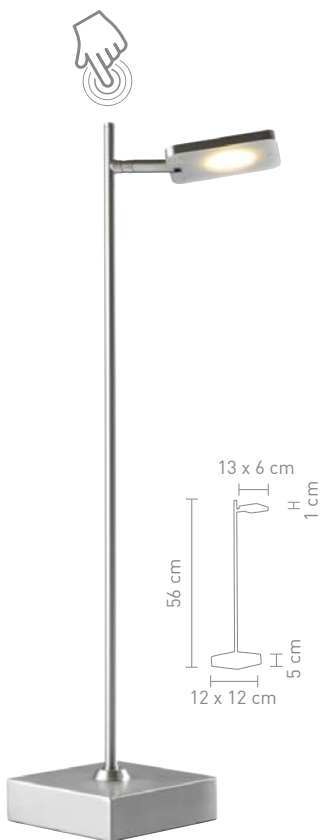

QUAD

88434
tischleuchte metall satin
table lamp metal satin

5 Watt, LED, 3000K, 400lm

4 029599 060987