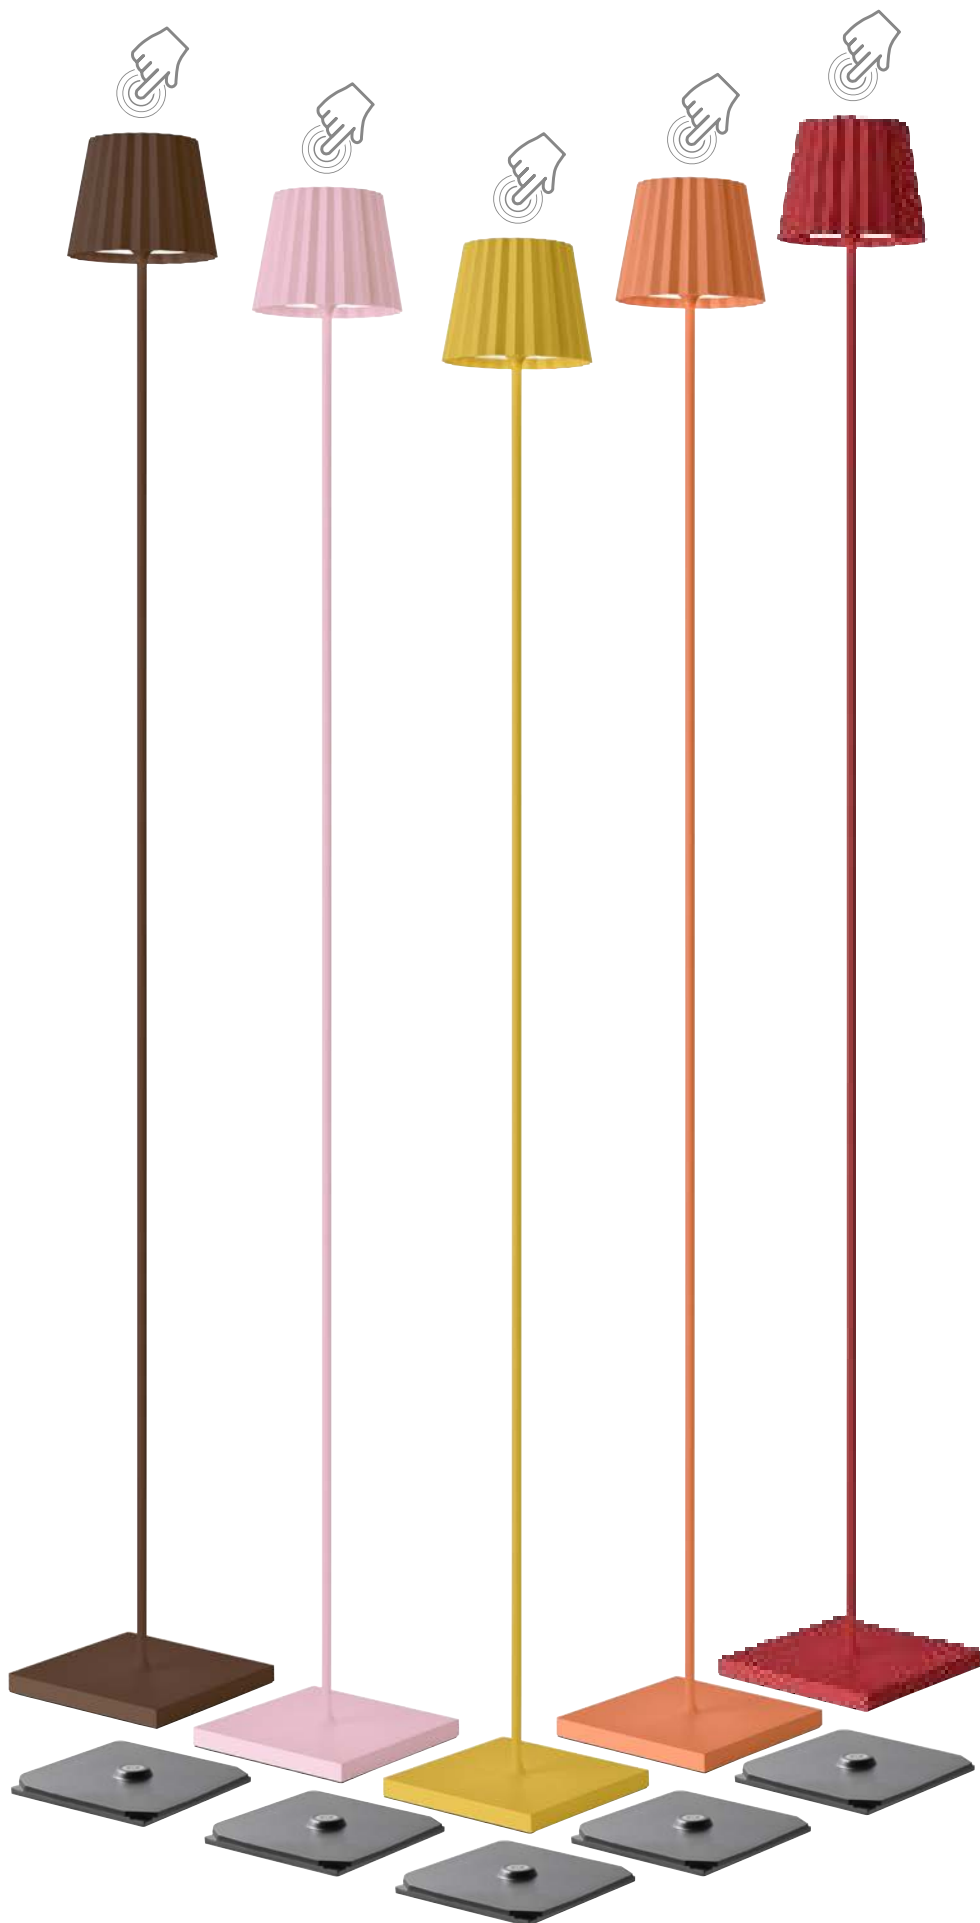

TROLL 2.0

outdoorstehleuchte aluminium,
akkubetrieben, gesamtleuchtzeit max. 24 std.,
mit ladestation
outdoor floor lamp aluminium,
rechargeable, run time max. 24 hrs.,
with charging base

2,2 Watt, LED, 2700K&3000K, 188lm

78273
outdoorstehleuchte rost
outdoor floor lamp rust

78277
outdoorstehleuchte pink
outdoor floor lamp pink

78272
outdoorstehleuchte gelb
outdoor floor lamp yellow

78276
outdoorstehleuchte orange
outdoor floor lamp orange

78281
outdoorstehleuchte rot
outdoor floor lamp red