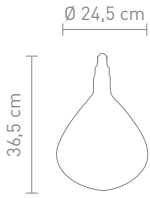

LED TEAR GOLD

6126201
leuchtmittel gold
bulb gold

8 Watt, LED, 2000K, 600lm, E27

4 028085 612624

LED TEAR TITAN

6126301
leuchtmittel titan
bulb titanium

8 Watt, LED, 2200K, 300lm, E27

4 028085 612631