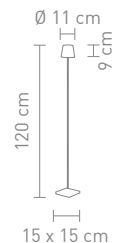

TROLL 2.0

outdoorstehleuchte aluminium,
akkubetrieben, gesamtleuchtzeit max. 24 std.,
mit ladestation
outdoor floor lamp aluminium,
rechargeable, run time max. 24 hrs.,
with charging base

2,2 Watt, LED, 2700K&3000K, 188lm

78273
outdoorstehleuchte rost
outdoor floor lamp rust

78277
outdoorstehleuchte pink
outdoor floor lamp pink

78272
outdoorstehleuchte gelb
outdoor floor lamp yellow

78276
outdoorstehleuchte orange
outdoor floor lamp orange

78281
outdoorstehleuchte rot
outdoor floor lamp red