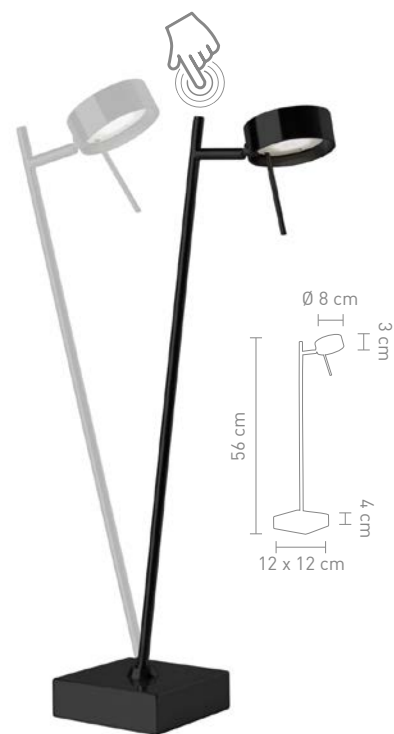

A stack of magazines on the floor in the foreground.

BLING

87435
stehleuchte metall schwarz
floor lamp metal black

5 Watt, LED, 3000K, 420lm

87436
stehleuchte metall schwarz
floor lamp metal black

2 x 5 Watt, LED, 3000K, 840lm