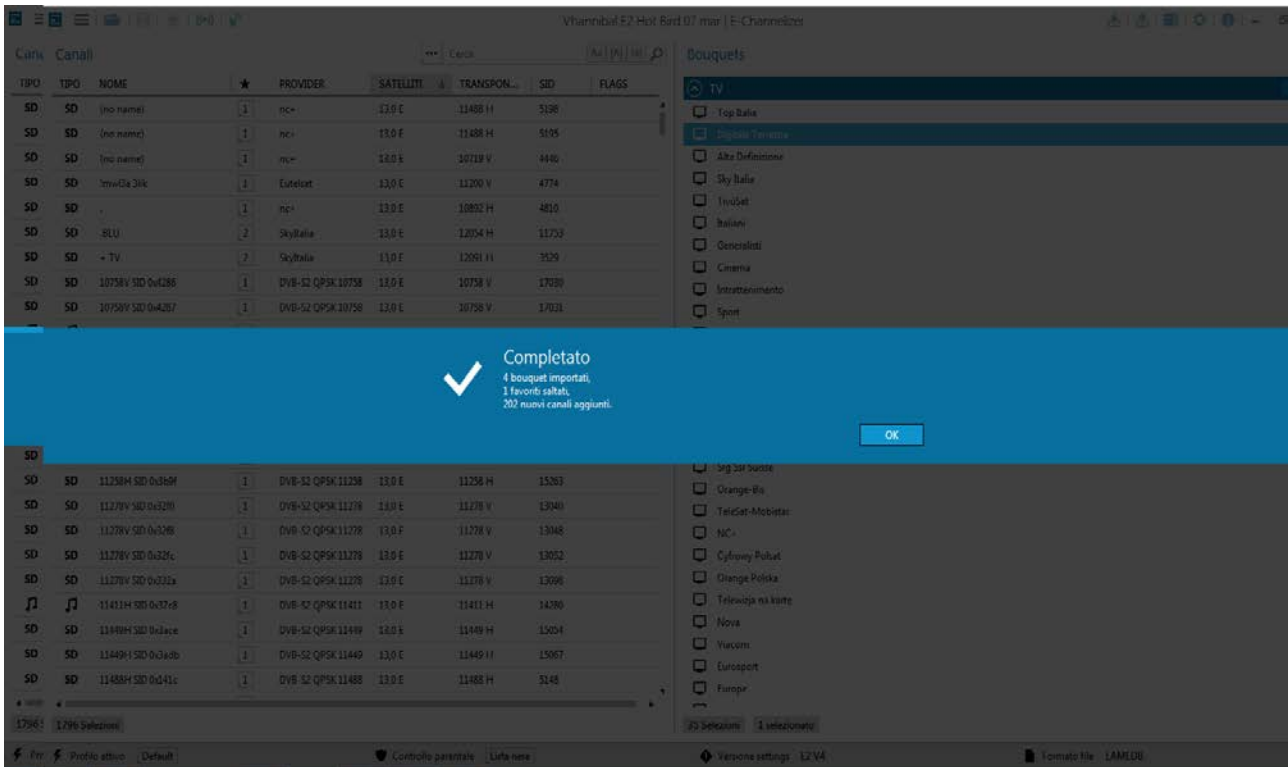

GUIDE: HOW TO IMPORT A BOUQUET (ES.:DTT) IN A NEW CHANNEL LIST

We open the setting management program E-Channelizer, and from the menu on the left click on "Open file>" Let's choose the file in lamedb Vhannibal folder with the new setting.

We click on the list Bouquet right mouse button, choose Import from the BOX

We wait a few seconds

A window opens, choose the favorite lists you want to import:
 in this case we select Digital Terrestrial Last Scanned.
 Right "Satellites" select "Terrestrial" - OK

After you click OK await import.

That's it, we will not need to redo the channel tuning Digital Terrestrial, import them into the pc, fix them and send them to Box

The screenshot displays the E2 Channel Manager interface. The main window is titled 'Vhannibal E2 Hot Bird 07 mar | E-Channelizer'. It is divided into three main sections: 'Canali', 'Preferiti', and 'Bouquets'.