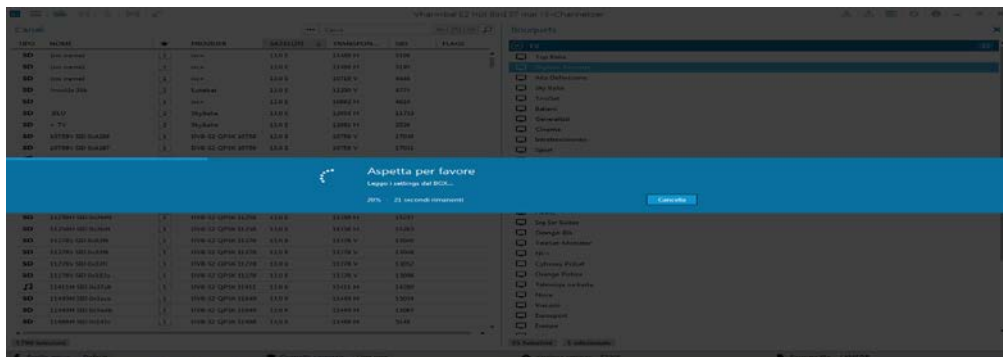

GUIDE: HOW TO IMPORT A BOUQUET (ES.:DTT) IN A NEW CHANNEL LIST

We open the setting management program E-Channelizer, and from the menu on the left click on "Open file>" Let's choose the file in lamedb Vhannibal folder with the new setting.

We click on the list Bouquet right mouse button, choose Import from the BOX

We wait a few seconds

A window opens, choose the favorite lists you want to import:
 in this case we select Digital Terrestrial Last Scanned.
 Right "Satellites" select "Terrestrial" - OK

After you click OK await import.

That's it, we will not need to redo the channel tuning Digital Terrestrial, import them into the pc, fix them and send them to Box

The screenshot displays the E2 Channel Manager interface. The main window is titled 'Vhannibal E2 Hot Bird 07 mar | E-Channelizer'. It is divided into three main sections: 'Canali', 'Preferiti', and 'Bouquets'.