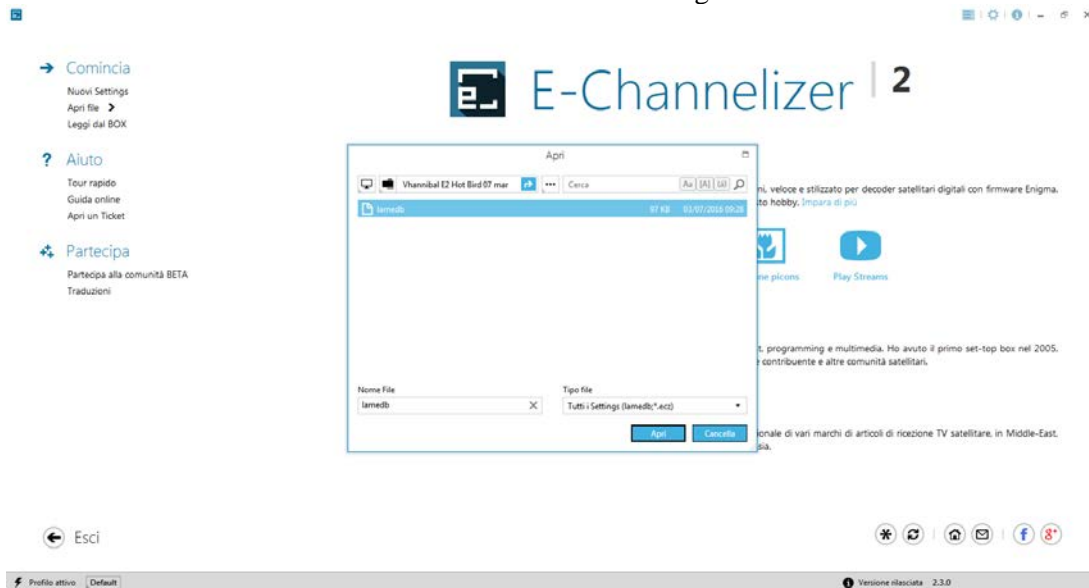

GUIDE: HOW TO IMPORT A BOUQUET (ES.:DTT) IN A NEW CHANNEL LIST

We open the setting management program E-Channelizer, and from the menu on the left click on "Open file>" Let's choose the file in lamedb Vhannibal folder with the new setting.

We click on the list Bouquet right mouse button, choose Import from the BOX

We wait a few seconds

A window opens, choose the favorite lists you want to import:
 in this case we select Digital Terrestrial Last Scanned.
 Right "Satellites" select "Terrestrial" - OK

After you click OK await import.

That's it, we will not need to redo the channel tuning Digital Terrestrial, import them into the pc, fix them and send them to Box

The screenshot displays the E2 Channel Manager interface. The main window is titled 'Vhannibal E2 Hot Bird 07 mar | E-Channelizer'. It is divided into three main sections: 'Canali', 'Preferiti', and 'Bouquets'.