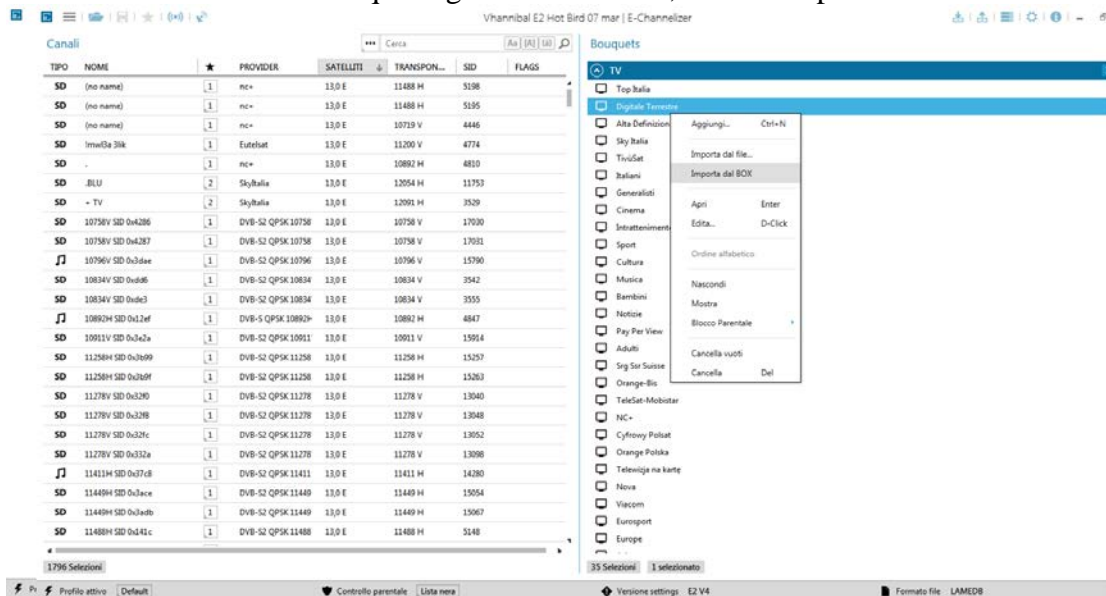

GUIDE: HOW TO IMPORT A BOUQUET (ES.:DTT) IN A NEW CHANNEL LIST

We open the setting management program E-Channelizer, and from the menu on the left click on "Open file>" Let's choose the file in lamedb Vhannibal folder with the new setting.

We click on the list Bouquet right mouse button, choose Import from the BOX

We wait a few seconds

A window opens, choose the favorite lists you want to import:
 in this case we select Digital Terrestrial Last Scanned.
 Right "Satellites" select "Terrestrial" - OK

After you click OK await import.

That's it, we will not need to redo the channel tuning Digital Terrestrial, import them into the pc, fix them and send them to Box

The screenshot displays the E2 Channel Manager interface. The main window is titled 'Vhannibal E2 Hot Bird 07 mar | E-Channelizer'. It is divided into three main sections: 'Canali', 'Preferiti', and 'Bouquets'.