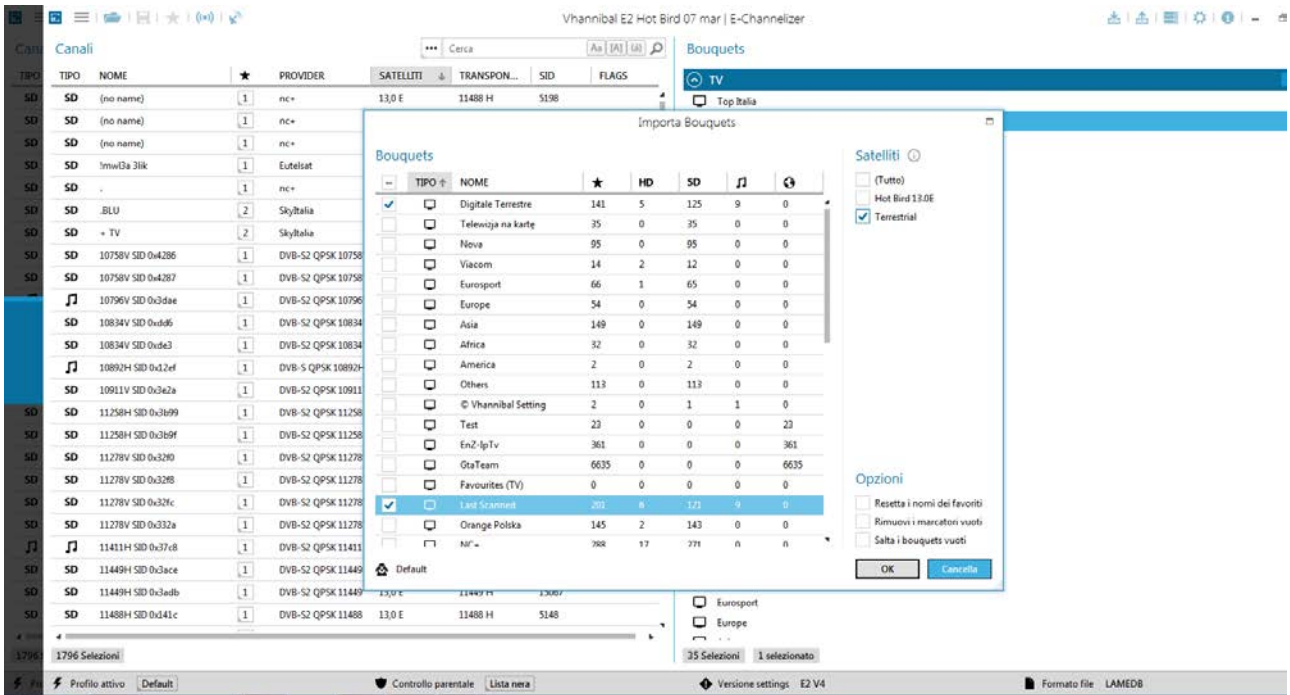

GUIDE: HOW TO IMPORT A BOUQUET (ES.:DTT) IN A NEW CHANNEL LIST

We open the setting management program E-Channelizer, and from the menu on the left click on "Open file>" Let's choose the file in lamedb Vhannibal folder with the new setting.

We click on the list Bouquet right mouse button, choose Import from the BOX

We wait a few seconds

A window opens, choose the favorite lists you want to import:
 in this case we select Digital Terrestrial Last Scanned.
 Right "Satellites" select "Terrestrial" - OK

After you click OK await import.

That's it, we will not need to redo the channel tuning Digital Terrestrial, import them into the pc, fix them and send them to Box

The screenshot displays the E2 Channel Manager interface. The main window is titled 'Vhannibal E2 Hot Bird 07 mar | E-Channelizer'. It is divided into three main sections: 'Canali', 'Preferiti', and 'Bouquets'.