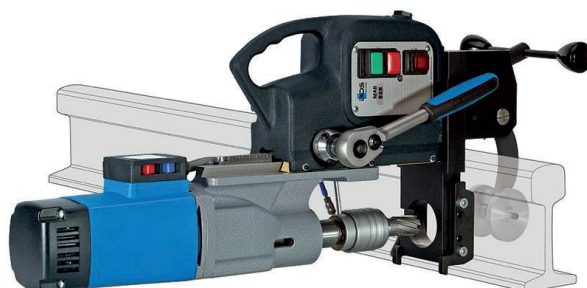

BDSMAB925RAIL

Ø: 30mm
L: 30mm
L: 55mm

Puissance moteur: 1600W
Course: 160mm
Voltage: 230V AC 50-60Hz
Poids: 17kg

Vitesse 1: 70-280rpm
Vitesse 2: 80-580rpm
Mandrin: CM-3 19mm Weldon 3/4"

PRIX TARIF
€4015,62
Hors TVA

€2769,40
Hors TVA

€3350,97
TVA incluse