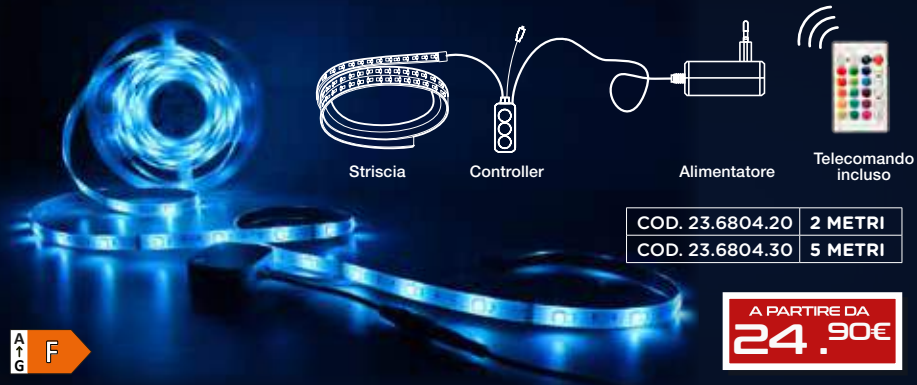

WHITE 4000K

RGB

Wi-Fi

11W

INDOOR OUTDOOR

LUMEN 240 Lm/m

on

Striscia