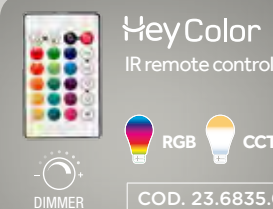

Wi-Fi

HeyCCT
 Lampadine* Led Smart Wi-Fi - Classiche

on

NEW

HeyControl
 Wi-Fi remote control

15 MAX

COD. 23.6835.00

HeyRGB CCT
 Lampadine* Led Smart Wi-Fi - RGB + CCT

on

NEW

HeyColor
 IR remote control

RGB CCT

COD. 23.6835.05

COD. 23.6834.07

A PARTIRE DA 9.90€

HeySTRIP
 Kit Striscia Led Smart Wi-Fi