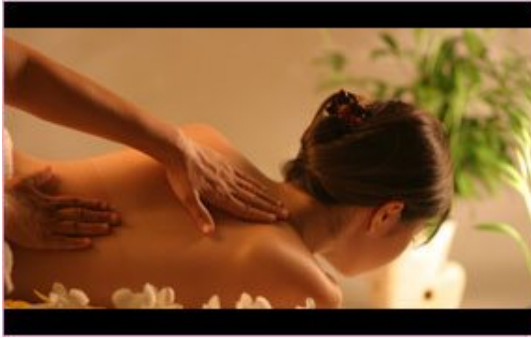

Welcome To

Indore Spa and Massage

Spa, which consolidates the decency of touch treatment and everyday wellbeing, is a solitary word that implies sure shot answer for pressure, depletion and discouragement. Indore Spa and Massage is a specific type of spa that began in Indore, yet rose above the limit of the nation and got promoted all over India.

The dominating explanation behind this colossal interest for Indore Spa all over Madhya Pradesh had been its capacity to fix different kinds of sicknesses from roots without the dread of any unsafe symptoms. It is interesting to take note of this very idea that human touch can make magically mending activities was established years prior and is being drilled for more than 3600 from that point forward. The doctor of Lord Buddha, Shivago Komarpaj, is accepted to be the defender of this wondrous treatment.

A leading spa in Indore

Indore Spa & Massage is the only premium spa in Indore offering massage services since 2016.

Thai Massage

Aromatherapy Massage

Balinese Massage

Body to Body Massage

Couples Massage

Sandwich Massage

To move you around the tangle productively, the Thai back rub specialist utilizes her body to use you into the prolonging extends that produce the ideal impact.

She'll likewise utilize your body as a device for developing stretches by sitting on your feet and legs or pushing or manoeuvring you into turns.