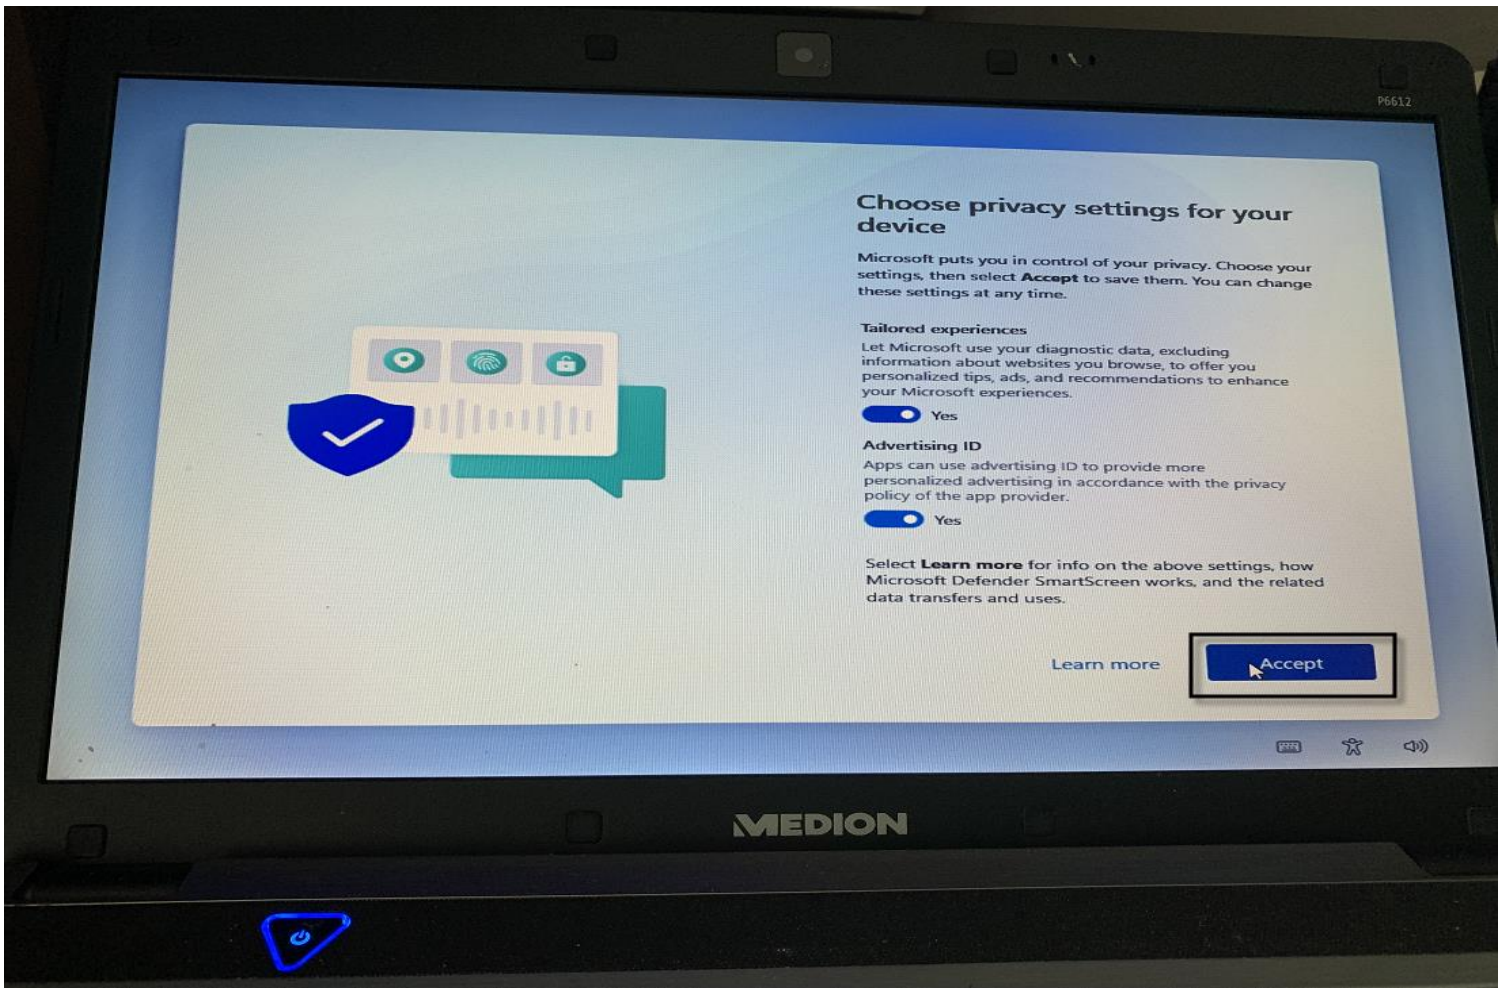

Use a personal Microsoft account to get set up and have full control over this device.

Set up for work or school

Get access to your organization's resources like email, network, apps, and services. Your organization will have full control over this device.

Next

MEDION

Who's going to use this device?

You'll use this name to sign in to your device.

Enter your name

ZAXO7

Even better, use an online account

Next

MEDION

أول اصدار من النسخة الرسمية وهذا تسلسلها

About Windows

Windows 11

Microsoft Windows
Version 21H2 (OS Build 22000.194)
© Microsoft Corporation. All rights reserved.

The Windows 11 Pro operating system and its user interface are protected by trademark and other pending or existing intellectual property rights in the United States and other countries/regions.