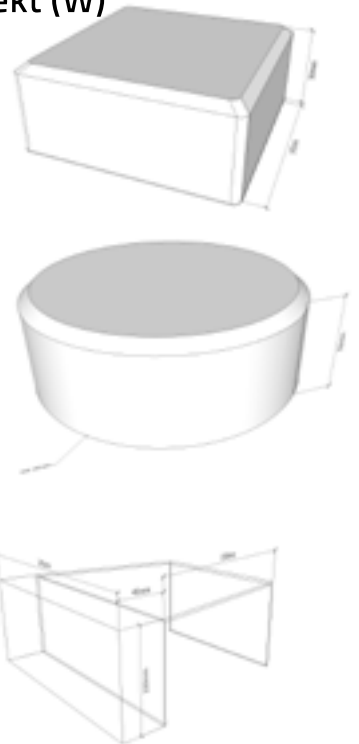

LedStones® | Rakennusbetoni

Produkt ID	Malli	Storlek	LED	Vikt	Effekt (W)
VK451	Pihakivi	145 x 145 x 50	cool	1,6	2,4
VK452	Pihakivi	145 x 145 x 50	warm	1,6	2,4
VK453	Pihakivi	145 x 145 x 50	RGB	1,6	4,8
VK457	Pihakivi	145 x 145 x 50	neutral	1,6	2,4
VK461	Hulekivi	145 x 50 circle	cool	1,6	1,92
VK462	Hulekivi	145 x 50 circle	warm	1,6	1,92
VK463	Hulekivi	145 x 50 circle	RGB	1,6	3,84
VK467	Hulekivi	145 x 50 circle	neutral	1,6	1,92
VK471	Muurikivi	245 x 100 x 45	cool	2,2	6,48
VK472	Muurikivi	245 x 100 x 45	warm	2,2	6,48
VK473	Muurikivi	245 x 100 x 45	RGB	2,2	5,76
VK477	Muurikivi	245 x 100 x 45	neutral	2,2	6,48