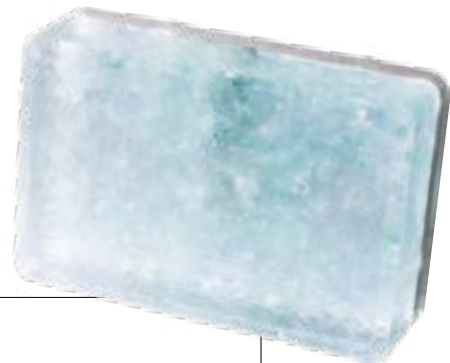

LedStones® | 210x140x65

Produkt ID	Storlek	LED	Vikt	Effekt (W)
VK021	210x140x65	cool	3,2	3,12
VK022	210x140x65	warm	3,2	3,12
VK023	210x140x65	RGB	3,2	6,24
VK024	210x140x65	SB cool	3,2	6,24
VK025	210x140x65	SB warm	3,2	6,24
VK026	210x140x65	single color	3,2	3,12