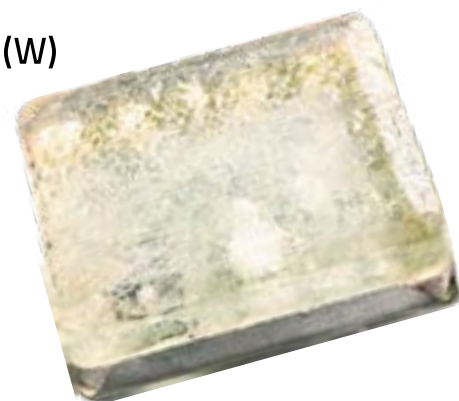

LedStones® | 100x100x30

Produkt ID	Storlek	LED	Vikt	Effekt (W)
VK291	100x100x30	cool	0,45	1,68
VK292	100x100x30	warm	0,45	1,68
VK293	100x100x30	RGB	0,45	3,36
VK294	100x100x30	SB cool	0,45	3,36
VK295	100x100x30	SB warm	0,45	3,36
VK296	100x100x30	single color	0,45	1,68