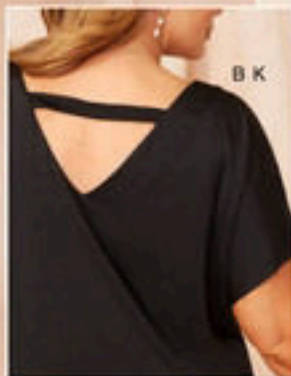

TEAM WORK

The latest must-have florals
with classic black, white & denim
plays nicely together.

hem detail
jeans
$79.99

**H. SECRET SHAPER SLIM
JEANS** Cotton/polyester/
elastane. Dark Wash
14, 16, 18, 20, 22, 24, 26.
Style 20SA 255700 **$79.99**

**I. 3/4 SLEEVE LAYERED
TOP** 100% polyester.
Floral 14, 16, 18, 20, 22, 24, 26.
Style 20SA 255730 **$79.99**

**J. SARA SO SLIMMING
HEM DETAIL JEANS**
Cotton/polyester/elastane.
White 14, 16, 18, 20, 22, Black,
Dark Wash 14, 16, 18, 20.
Style 20SA 214453 **$79.99**

**K. FLUTTER SLEEVE CUT
OUT TOP** 100% polyester.
Black 1X, 2X, 3X, 4X.
Style 20SA 256670 **$69.99**

B K

flutter sleeve
cut out top
$69.99

B K