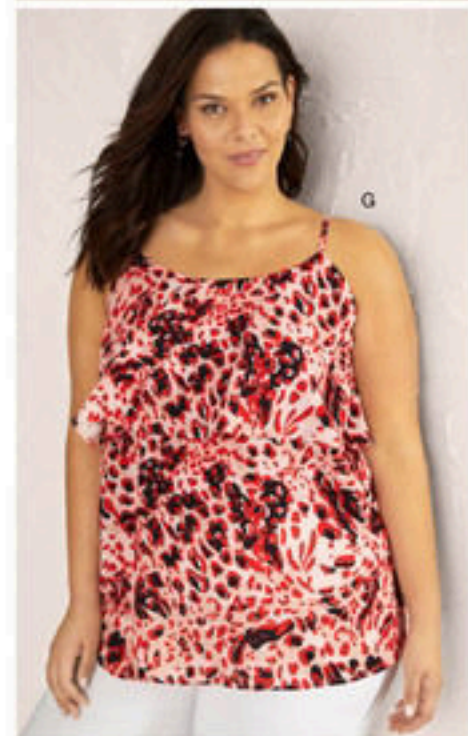

A

B C

E F

A. SARA LAYER TUNIC
100% polyester.
Black Floral, Botanical Print,
Palm Print, Yellow Print
14, 16, 18, 20, 22, 24, 26
Style 20SA 249741 $99.99

B. SARA BUTTON PLEAT CROP PANTS
Viscose/nylon/elastane.
Elasticated waistband.
Black, Ink, Nickel, White
14, 16, 18, 20, 22, 24, 26, 28
Style 20SA 228698 $59.99

C. CHIYO SHOULDER BAG
100% polyurethane.
100% polyester lining. Black.
Style 20SA 251045 $59.99

D. HUMAN PREMIUM PORTIA SANDAL HEEL Leather upper.
Synthetic lining and sole.
Black, Tan 5, 6, 7, 8, 9, 10.
Style 20SA 251360 $129.99

E. SARA FLUTE SLEEVE DRESS 100% polyester.
100% polyester lining.
Black Floral
14, 16, 18, 20, 22, 24, 26
Style 20SA 249584 $149.99

F. BAROQUE PEARL DOUBLE DROP EARRINGS
Silver/gold plated/pearl.
White/Gold
Style 20SA 251409 $99.95

H

G. SARA LAYER TANK
Polyester/elastane. Animal Print,
Floral 14, 16, 18, 20, 22, 24, 26
Style 20SA 250339 $59.99

H. SARA EMBROIDERED DRESS 100% nylon.
100% polyester lining.
 Navy/Multi
14, 16, 18, 20, 22, 24, 26
Style 20SA 252289 $179.99

I. SARA DRESS AND JACKET
100% polyester dress and lining.
100% polyester jacket.
Floral/Multi 1X, 2X, 3X, 4X
Style 20SA 252285 $199.99

J. ROUND BUCKLE LEATHER CROC BELT 100% leather.
Black S-M, M-L.
Style 20SA 251061 $39.99

C

D

G