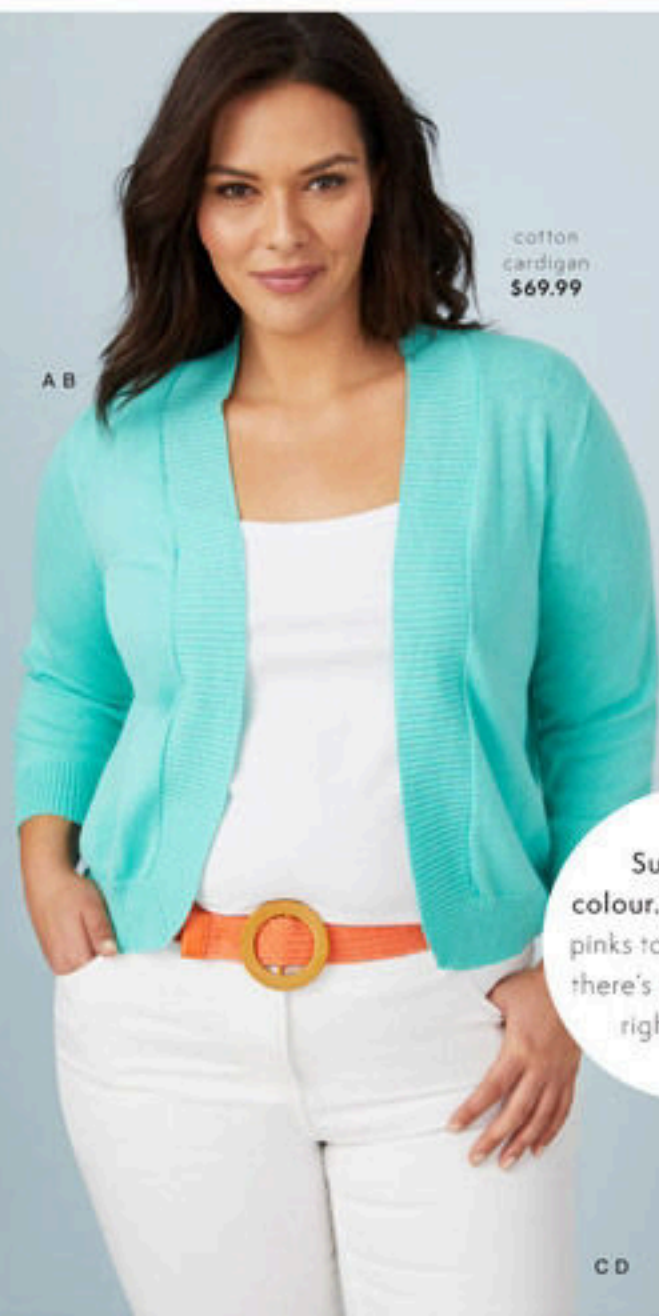

cotton
cardigan
$69.99

A B