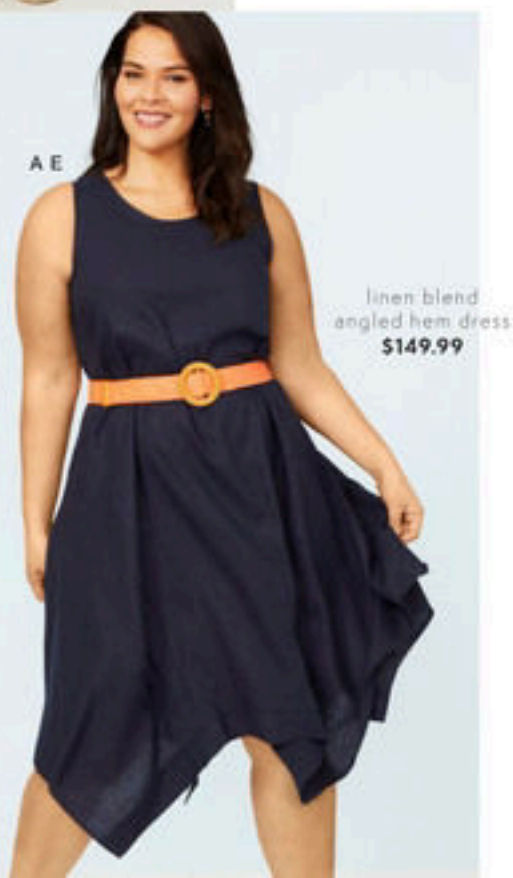

A. SARA ANGLED HEM LINEN BLEND DRESS Linen/viscose. Feather Print, Navy. Seafair, Yellow Floral. 14, 16, 18, 20, 22, 24, 26. Style 20SA 250312 $149.99

B. LYNDIA BAG 100% paper. Multi. Style 20SA 252611 $59.99

C. HUMAN PREMIUM PORTIA SANDAL HEEL Leather upper. Synthetic lining and sole. Black, Tan 5, 6, 7, 8, 9, 10. Style 20SA 251360 $129.99

D. HUMAN PREMIUM HABIT WEDGE ESPADRILLE Leather upper, non leather lined rope espadrille. Blush, Navy, Red, Tan 6, 7, 8, 9, 10. Style 20SA 252460 $129.99

E. SUMMER BELT 100% polyester. Coral S-M, M-L. Style 20SA 251064 $29.99

F. SARA LINEN BLEND COCOON DRAPE DRESS Linen/viscose. Grille. Green Print, Navy/White Spot. 14, 16, 18, 20, 22, 24, 26. Style 20SA 250310 $149.99