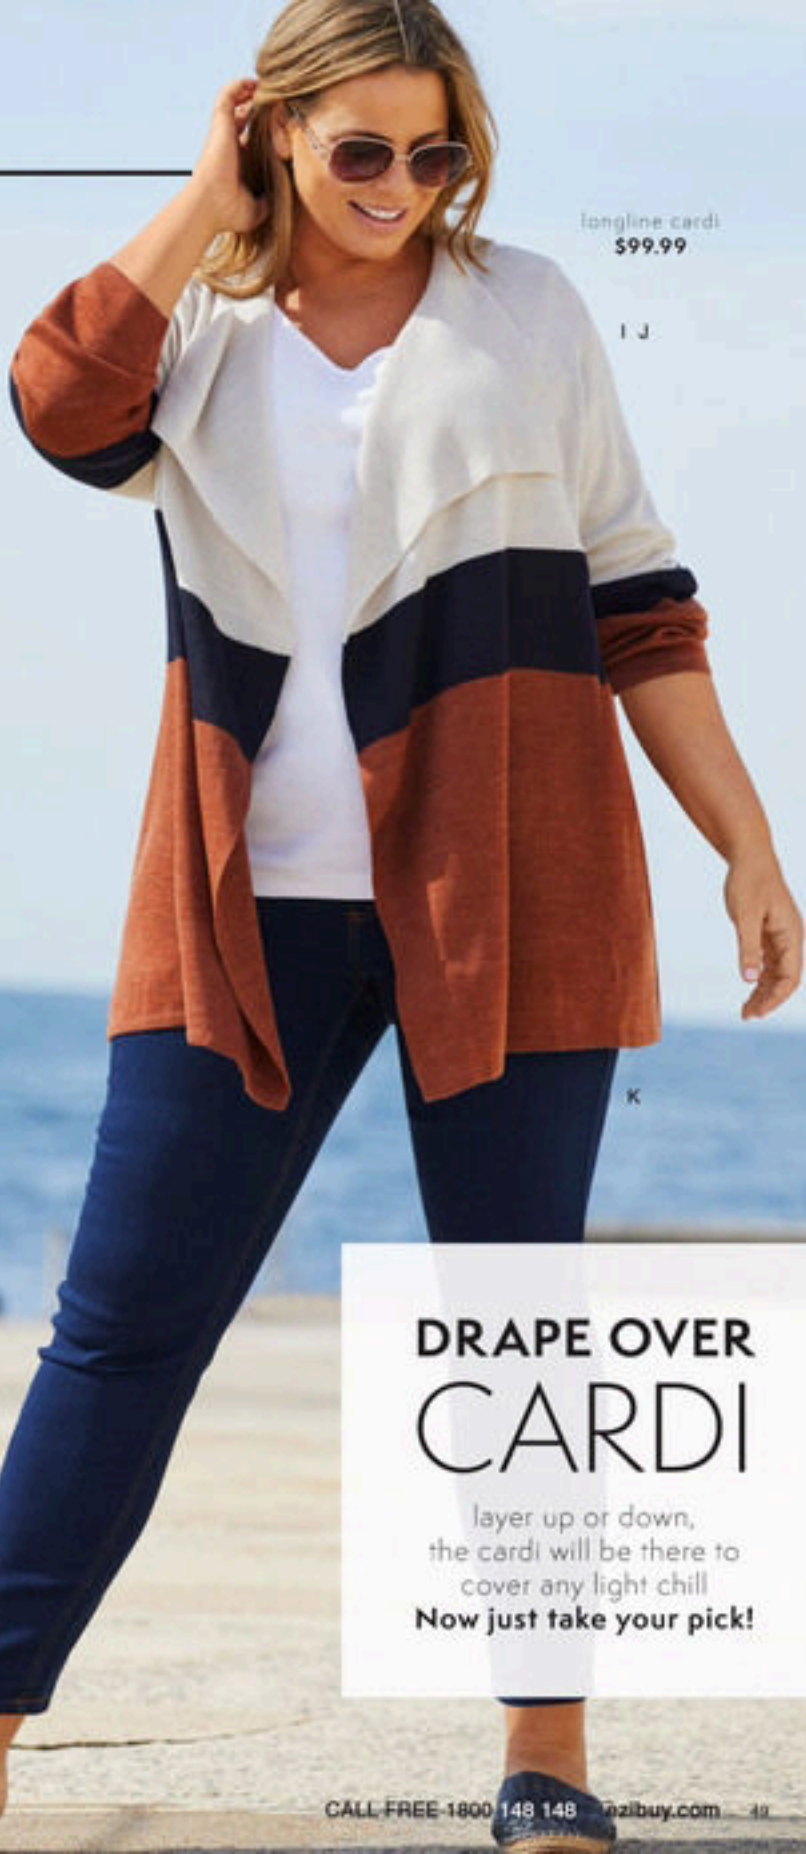

longline cardi
$99.99

I J

K

I. LONGLINE CARDIGAN

100% acrylic.
Multi 1X, 2X, 3X, 4X.
Style 20SA 256675 $99.99

J. CARA SUNGLASSES

100% metal frame.
Acrylic lenses. Gold.
Style 20SA 251924 $29.99

K. SLIM LEG JEANS

Cotton/polyester/elasticane.
Elasticated waist.
Back, Dark Wash.
14, 16, 18, 20, 22, 24, 26.
Style 20SA 255530 $79.99

L. HUMAN PREMIUM

COLETTE ESPADRILLE MULE Leather upper and lining. Synthetic sole.
Mustard 6, 7, 8, 9.
Tan 6, 7. Navy 6, 7, 8.
See also page 47.
Style 20SA 248631 $79.95

DRAPE OVER CARDI

layer up or down,
the cardi will be there to
cover any light chill
Now just take your pick!

L