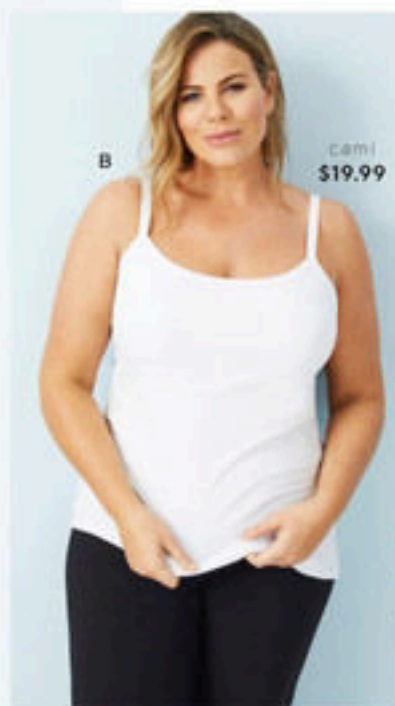

A. SARA DRAPE HOODIE
Viscose/elastane. *Animal, Stripe*
14, 16, 18, 20, 22, 24, 26.
Style 20SA 250357 $79.99

B. SARA CAMI Cotton/elastane.
Black, Dark Ink, *White*
14, 16, 18, 20, 22, 24, 26, 28.
Rust 16, 18, 20, 22, 24, 26, 28.
Khaki 16, 18, 20, 22, 26, 28.
Style 20SA 159030 $19.99

C. SARA SLIM LEGGINGS
Cotton/elastane. Elasticated waistband.
Navy, *White* 14, 16, 18, 20, 22, 24, 26, 28.
Black 18, 20, 22, 24.
Style 20SA 126868 $39.99

D. WIDE FIT LACE UP SNEAKER
Canvas upper and lining. Rubber sole.
Navy, *White* 6, 7, 8, 9, 10, 11, 12.
Style 20SA 223727 $59.99