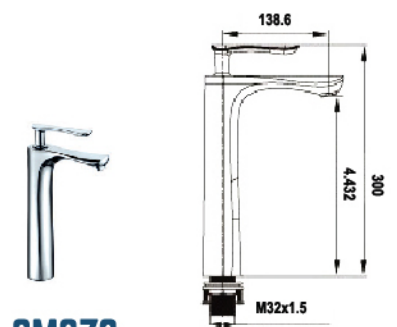

SM072

Raised Basin Mixer

RM 600.00