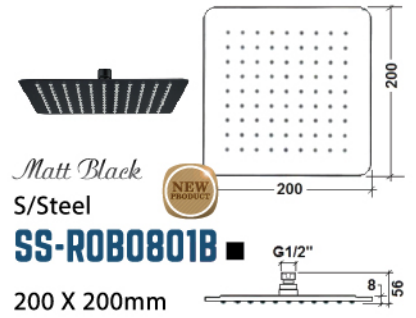

QUALITY MAKE by **BARENO** 

Matt Black
S/Steel
SS-ROB0810B
250 X 250mm

RM 385.00

Matt Black
S/Steel
SS-ROA0810B
Ø 250mm

RM 370.00

Matt Black
S/Steel
SS-ROB0801B
200 X 200mm

RM 275.00

Matt Black
S/Steel
SS-ROA0801B
Ø 200mm