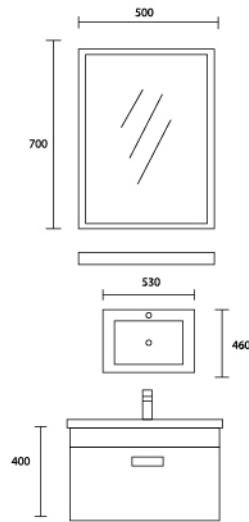

ACB534601 SET

Cabinet with basin

ACB534601

530 x 460mm

RM 990.00

Mirror

ACB534601M

500 x 700mm

RM 175.00

Shelf

ACB534601GS

500 x 120mm

RM 130.00