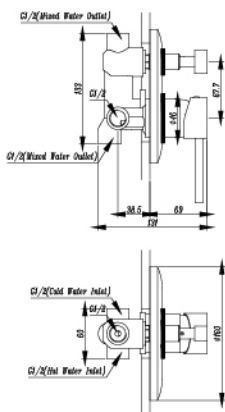

ST015

Concealed Bath & Shower Mixer

RM 515.00