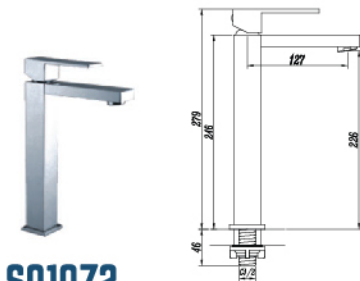

SQ1072

Raised Basin Cold Tap

RM 615.00

SQ075

Basin Mixer

RM 500.00

SQ1075

Basin Cold Tap

RM 480.00