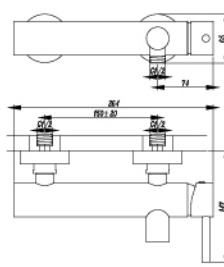

ST168

Exposed Shower Mixer

RM 478.00