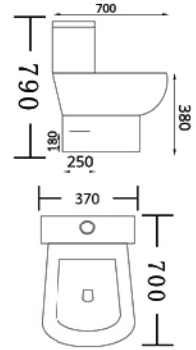

PEARL W12504

(LxWxH mm) 670 x 380 x 710

FS Washdown

BO 250mm / 300mm

HO 180mm

- PP seat & cover

- UF seat & cover

RM 910.00

FS Washdown

BO 250mm

HO 180mm

AROMA W21801

(LxWxH mm) 700 x 370 x 790

- PP seat & cover

RM 860.00

- UF seat & cover