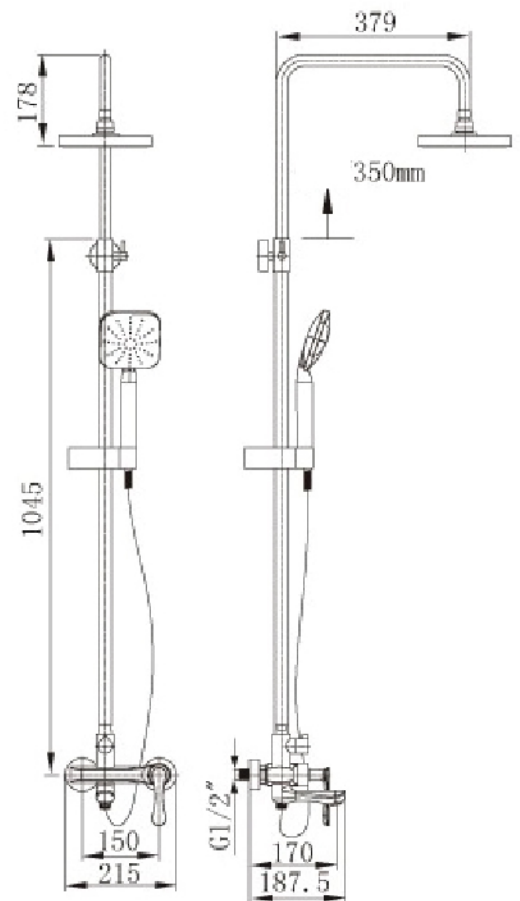

SHOWER POST

FB-3388

Three Way

RM 1,850.00