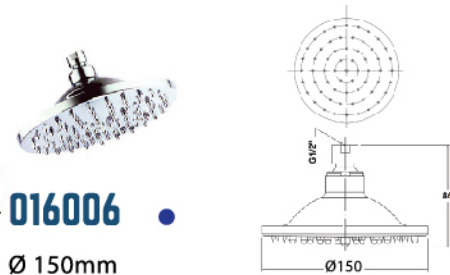

O16006
Ø 150mm

RM 215.00