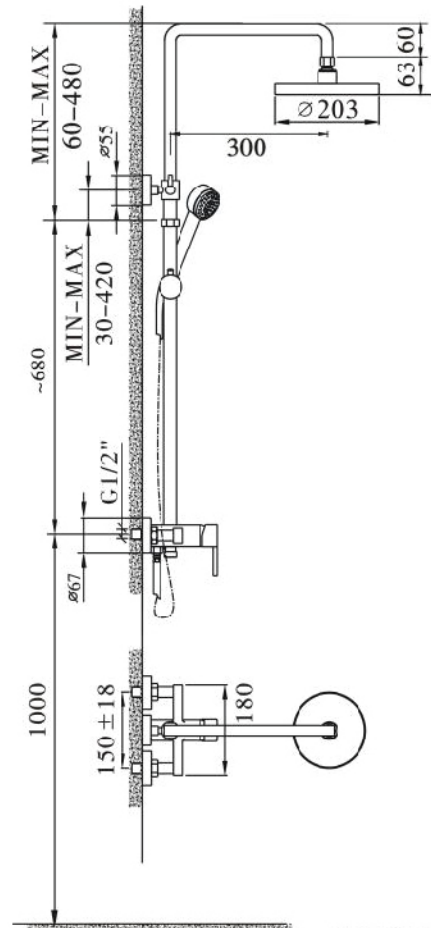

FB6055

Two Way

RM 1,320.00