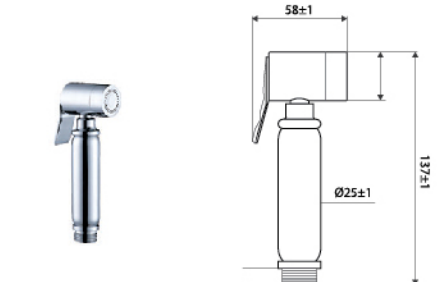

(BRASS CHROME)

BDS11

RM 128.00