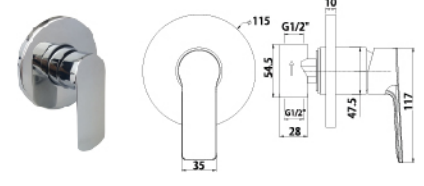

SC101-BV

Concealed Shower Stop Valve

RM 230.00