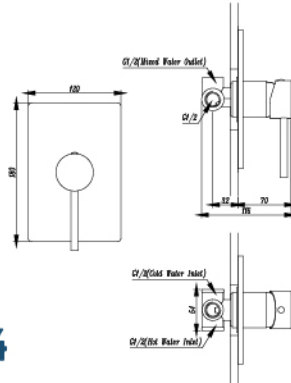

ST010-4

Concealed Shower Mixer

RM 270.00