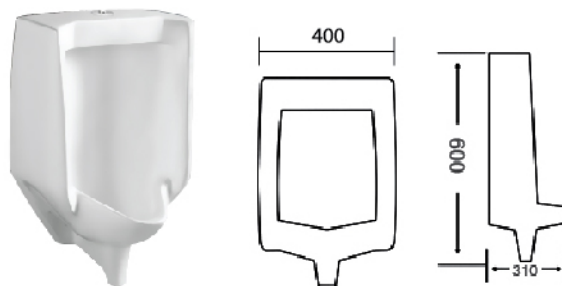

U2101 TI BI

600 x 400 x 310 mm

RM 350.00