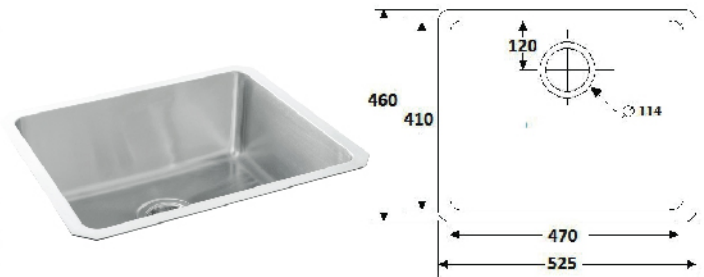

Include : S1 BASKET

UM3058   **MADE IN MALAYSIA**

(LxWxH mm) 800 x 460 x 250 (1.5mm)

RM 870.00

Include : S1 BASKET

UM3053   **MADE IN MALAYSIA**

(LxWxH mm) 530 x 460 x 250 (1.5mm)

RM 590.00