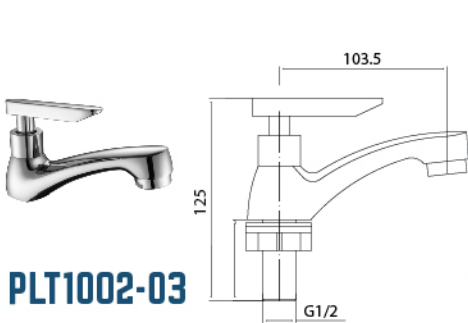

TWT5001-03

PLT1002-03

Basin Cold Tap

RM 115.00