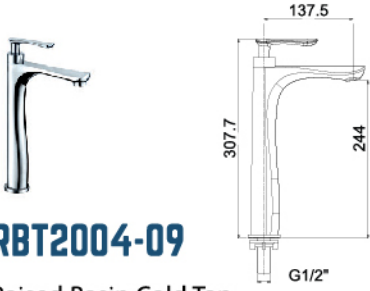

RBT2004-09

Raised Basin Cold Tap

RM 440.00

PLT1002-09

Basin Cold Tap

RM 210.00

TWT-5001-09

Two Way Tap