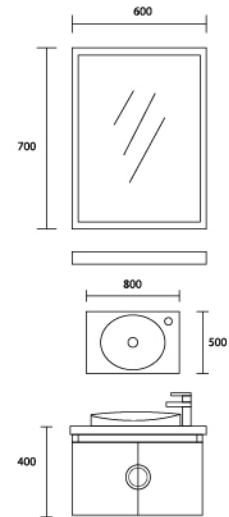

ACB805001 SET

Cabinet with basin
ACB805001
800 x 500mm

RM 1,750.00

Mirror
ACB805001M
600 x 700mm

RM 175.00

Shelf
ACB805001GS
600 x 120mm

RM 130.00