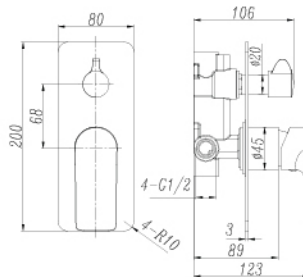

RGB015 **PREMIUM BLACK n' ROSE**

Concealed Bath & Shower Mixer

RM 960.00