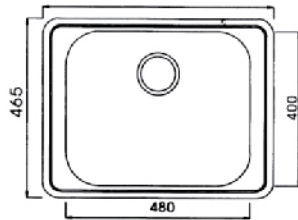

1009F

(LxWxH mm) 600 x 465 x 200mm (1.0mm)

RM 550.00