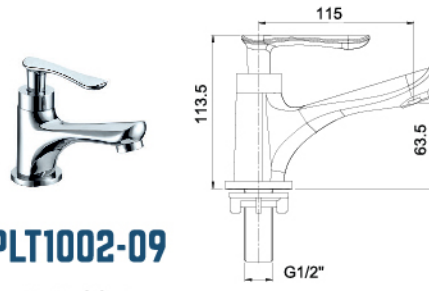

RBT2004-09

Raised Basin Cold Tap

RM 440.00

PLT1002-09

Basin Cold Tap

RM 210.00

TWT-5001-09

Two Way Tap