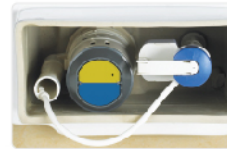

DESIGN
TASTE
CLASSIC

Washdown new technology

Large trap way to minimize blockage and optimize waste passage for smooth flushing.

Drain ditch - Smooth pipe wall is not linked to pollution, 360 degree water flow, easy to wash inside the cyclinder in every corner.

The inner bowl are specially designed to the angle and gradient for a perfect steepness, so that water falls in evenly and smoothly to clear all waste down the trap way in one flush.

Surface thickness 1.1mm, technology flawless hard wear delicate bright and smooth surface.