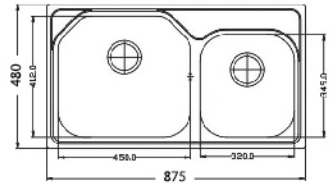

Include : BP12 WS02 (Ø140MM) S1 BASKET

1016F

(LxWxH mm) 860 x 500 x 230mm (1.2mm)

RM 1,300.00

Include : 140mm WASTE S1 BASKET

EMO1LH

(LxWxH mm) 1000 x 500 x 202mm (1.0mm)

RM 1,050.00