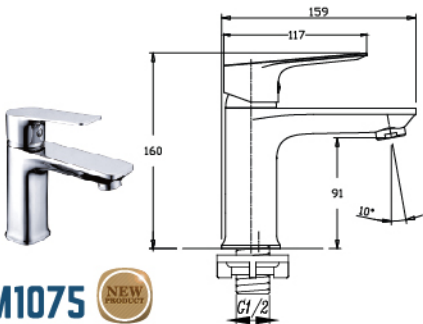

BM015

Concealed Bath & Shower Mixer

RM 470.00

BM075

Basin Mixer

RM 345.00

BM1075

Basin Cold Tap