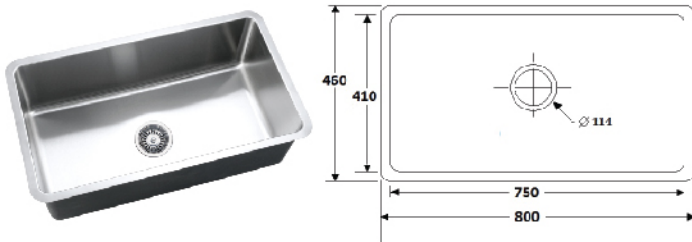

UM3058 **MADE IN MALAYSIA**

(LxWxH mm) 800 x 460 x 250 (1.5mm)

RM 870.00

Include : S1 BASKET