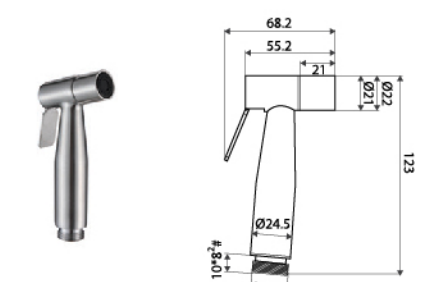

(S/STEEL MATT)

BDS13

RM 160.00