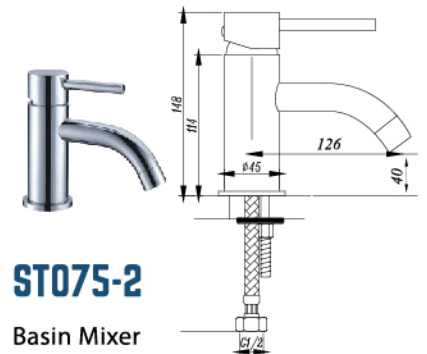

ST075-2

Basin Mixer

RM 335.00