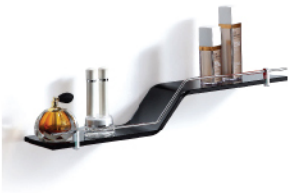

GLASS SHELF

RM 258.00

RM 205.00

ARTISTIC GLASS SHELF

(LxWxH mm) 600x120x80

GSZ002

RM 250.00