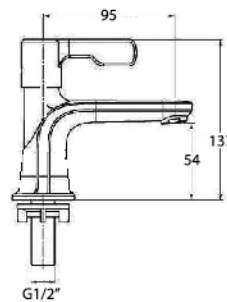

Basin Cold Tap

RM 198.00