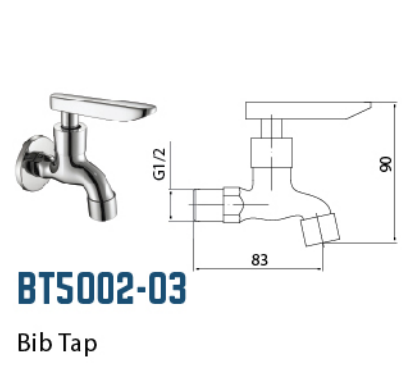

RM 95.00

PLT1002-03

Basin Cold Tap

RM 115.00

TWT5001-03

Two Way Tap

RM 150.00

BT5002-03