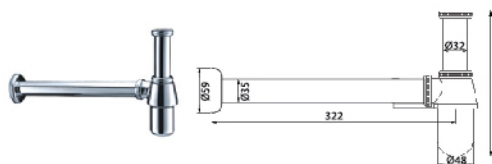

BTR-32
RM 60.00