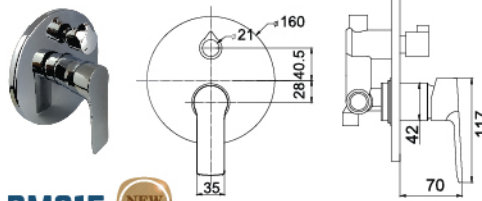

Basin Mixer

RM 315.00

SL1075

Basin Cold Tap

RM 220.00

BM010

Concealed Shower Mixer

RM 260.00