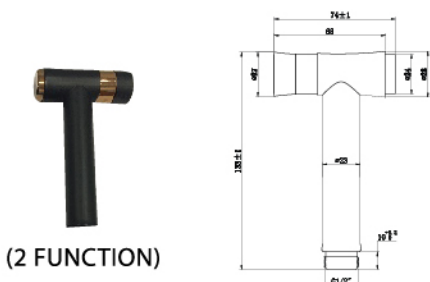

N01

RM 13.00

N02

RM 13.00

HAND BIDET

(2 FUNCTION)

(S/STEEL)

BDS15-RGB NEW PRODUCT **PREMIUM BLACK n' ROSE**