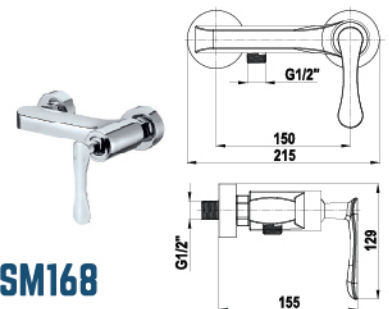

SM168

Exposed Shower Mixer

RM 540.00