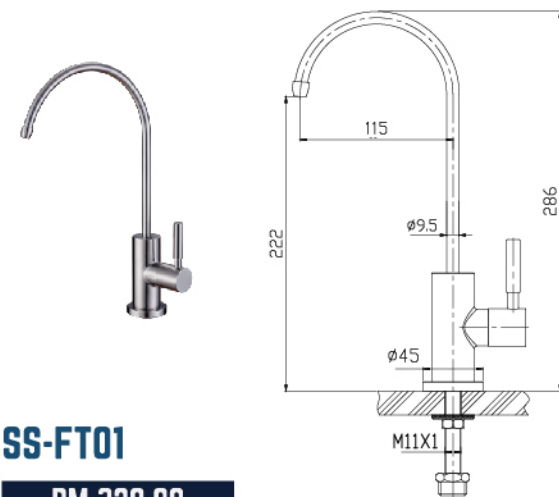

SS KITCHEN FILTER TAP

SS-FT01
RM 320.00