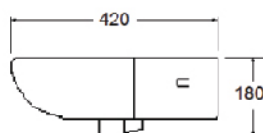

CORNER WALL HUNG BASIN

W3008

(LxWxH mm) 520x420x180

RM 220.00

FLOOR STANDING BASIN

* With Tap Hole

0923-B-135-1

(LxWxH mm) 460x440x820