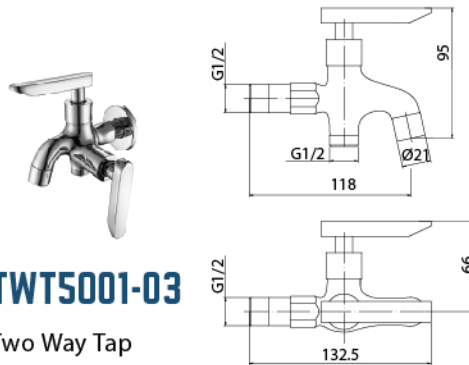

BT5002-03

TWT5001-03

Two Way Tap

RM 150.00