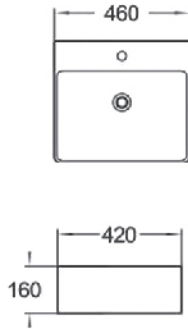

RM 32.00

WALL SOAP DISH

SRSD  Size : 160 x 160 x 40mm
Semi Recessed Soap Dish

RM 42.00

STWSD  Size : 140 x 50 x 100mm
Screw To Wall Soap Dish

RM 32.00

BASIN

Your basin is one of the most-used fixtures in your bathroom, so functionality and quality are important considerations. Whether you're looking for practical and family friendly, or innovative design sophistication, think about where your basin will go above counter, recessed into the vanity, wall mounted, under counter for a flush bench top the options are many.

COUNTERTOP BASIN BLACK

W3207B  *Matt Black*

(LxWxH mm) 460x420x160

RM 790.00

W3208B  *Matt Black*

(LxWxH mm) 385x385x135

RM 660.00

K30B