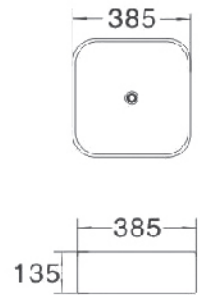

RM 418.00

U2101 TI BI

600 x 400 x 310 mm

RM 350.00

WALL PAPER HOLDER

SRPH  Size : 170 x 170 x 43mm
Semi Recessed Paper Holder c/w Plastic Roller

RM 42.00

STWPH  Size : 200 x 60 x 100mm
Screw To Wall Paper Holder c/w Plastic Roller

RM 32.00

WALL SOAP DISH

SRSD  Size : 160 x 160 x 40mm
Semi Recessed Soap Dish

RM 42.00

STWSD  Size : 140 x 50 x 100mm
Screw To Wall Soap Dish

RM 32.00

BASIN

Your basin is one of the most-used fixtures in your bathroom, so functionality and quality are important considerations. Whether you're looking for practical and family friendly, or innovative design sophistication, think about where your basin will go above counter, recessed into the vanity, wall mounted, under counter for a flush bench top the options are many.

COUNTERTOP BASIN BLACK

W3207B  *Matt Black*

(LxWxH mm) 460x420x160

RM 790.00

W3208B  *Matt Black*

(LxWxH mm) 385x385x135

RM 660.00

K30B