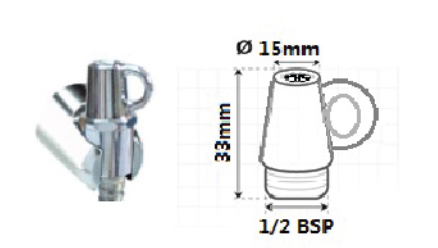

RM 68.00

(WHITE)(BLACK)

BDS7

RM 53.00

(CHROME)

BDS1

RM 48.00

(CHROME)