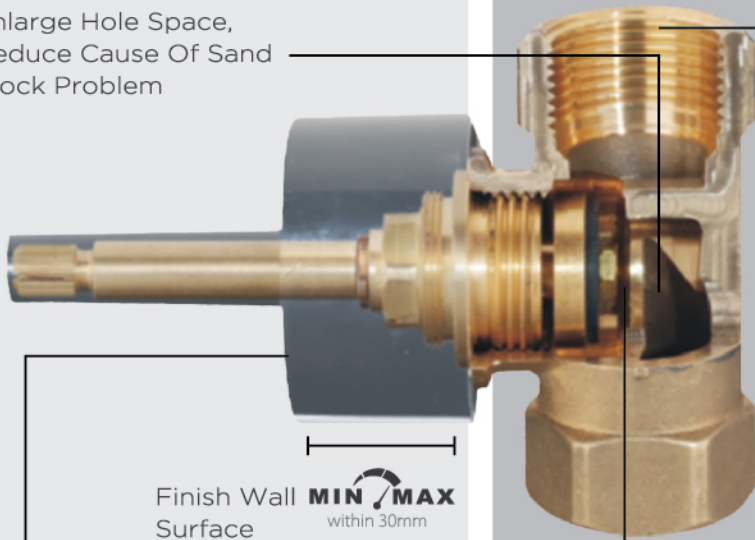

3 Functions
ABS
S3-3

RM 65.00

5 Functions
ABS
S5-1

RM 58.00

STOP VALVE

↗ ↘ Enlarge Hole Space,
Reduce Cause Of Sand
Block Problem

👍 Quality Brass

Available Size:
 -15mm (1/2")
 -20mm (3/4")
 -25mm (1")
 -Quarter Turn & Full Turn
 Available For
 15mm & 20mm

Finish Wall **MIN/MAX**
within 30mm

🛡️ Protection Cover, Indication Concealed Wall And Finishing Wall Surface Distance (Ensure Wall Flange And Handle Fit Perfectly) with Protection Cover, Future Maintain Work Become Simple And Easy.