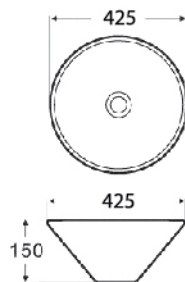

K70B

(LxWxH mm) 425x425x150

RM 475.00