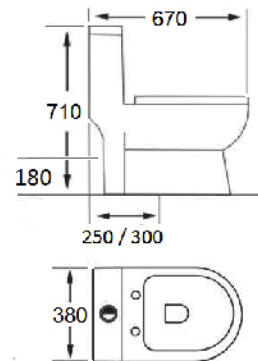

(LxWxH mm) 700 x 370 x 800

FS Washdown

BO 250mm / 300mm

HO 180mm

- PP seat & cover

- UF seat & cover

RM 960.00

RM 1,010.00