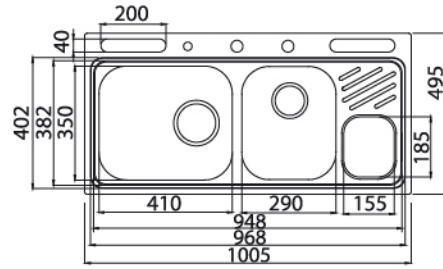

TOP MOUNT SINK

2104FY

(LxWxH mm) 1005 x 495 x 225mm (1.2mm)

RM 2,850.00

Accessories included :