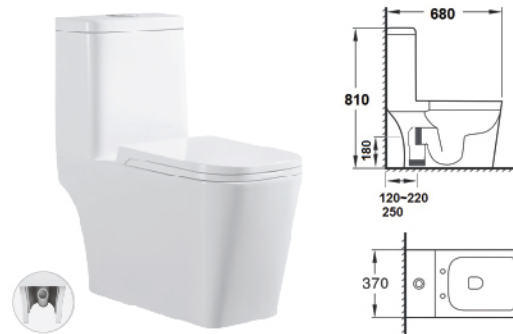

GALAXY W11802

(LxWxH mm) 680 x 370 x 810

FS Washdown

BO Adjustable 180~220mm S- Trap 250mm

HO 180mm

- PP seat & cover

RM 1,400.00

- Flexi connector

RM 115.00