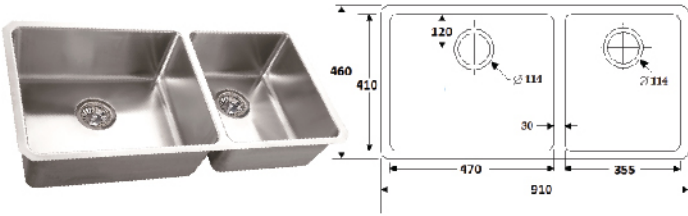

UNDER MOUNT SINK

UM3054 **MADE IN MALAYSIA**

(LxWxH mm) 910 x 460 x 250 (1.5mm)

RM 1050.00

Include : S1 BASKET