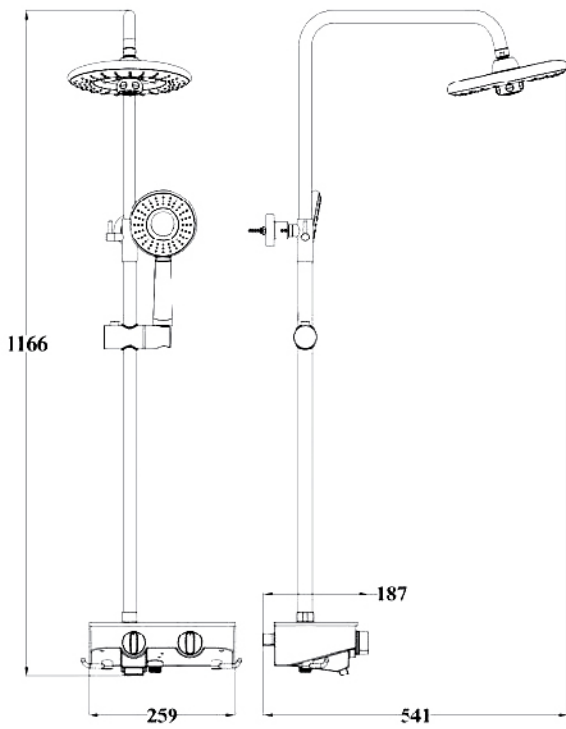

FB8011

Three Way

RM 1,430.00