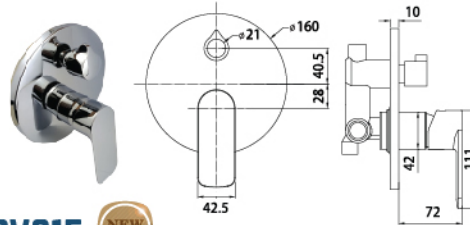

RM 315.00

BV SERIES

QUALITY MAKE by
BARENO

100%
PREMIUM
QUALITY

BV010

Concealed Shower Mixer

RM 240.00

BV015