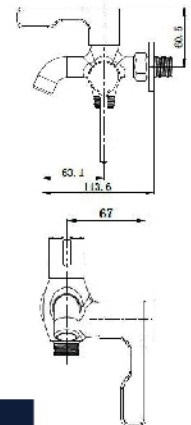

RM 198.00

TWT5001-14

Two Way Tap

RM 158.00

BT5002-14

Bib Tap

RM 90.00

HBT5003-14