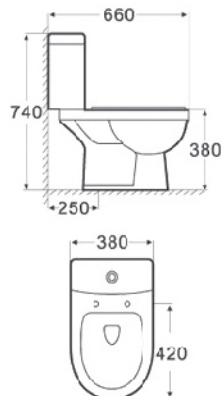

GIZA W22503

(LxWxH mm) 660 x 380 x 740

- PP seat & cover

RM 790.00

FS Washdown

BO 250mm

HO 180mm