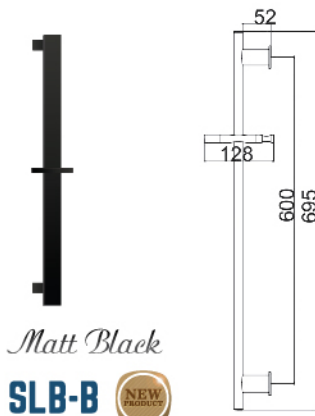

SLIDING BAR

Matt Black

SLB-B 

(S/Steel)

RM 480.00

SLB-0V

(BRASS)

RM 400.00