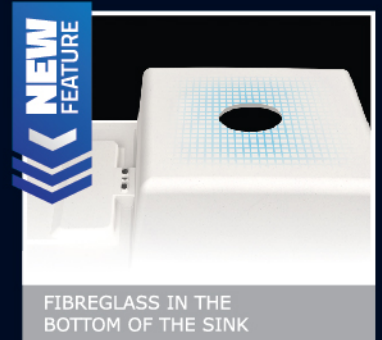

KITCHEN

Bareno[®]

 Made in Germany

Bareno[®]
by **SCHOCK** ◀

GRANITE SINK

BARENO is proud to have Schock as its manufacturing partner for granite sinks. Schock was the first in the world to produce granite sinks, beginning with the Cristalite line, which is currently Schock's basic line of granite sinks. These granite sinks are made of quartz, the hardest constituent of granite. As the leading manufacturer and innovator in granite sink production technology, Schock has developed its own proprietary techniques to manufacture granite sinks with extremely smooth and silky surface, presently found as the only manufacturer worldwide in their Cristadur line. The Cristadur line also features Schock's in-house developed Nano-Clean effect, able to repel water off the sink's surface, similar to that of lotus leaves.