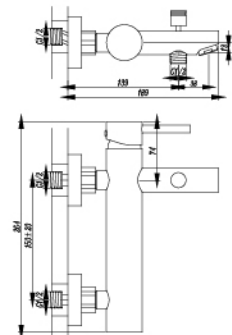

ST023

Exposed Bath & Shower Mixer

RM 550.00