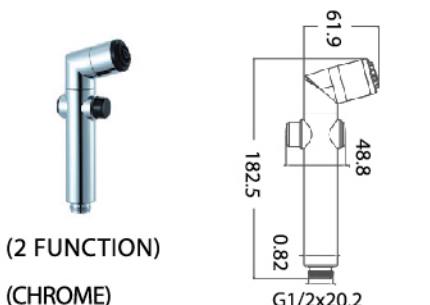

RM 265.00

(S/STEEL MATT)

BDS13

RM 160.00

(BRASS CHROME)

BDS11

RM 128.00

(2 FUNCTION)