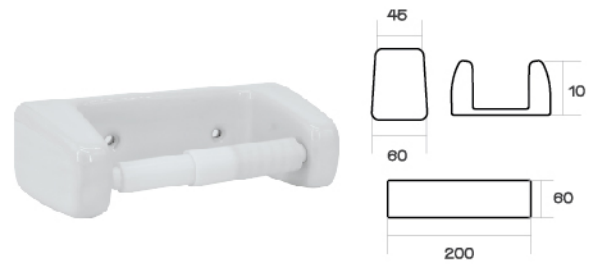

RM 418.00

U2101 TI BI

600 x 400 x 310 mm

RM 350.00

WALL PAPER HOLDER

SRPH  Size : 170 x 170 x 43mm
Semi Recessed Paper Holder c/w Plastic Roller

RM 42.00

STWPH  Size : 200 x 60 x 100mm
Screw To Wall Paper Holder c/w Plastic Roller

RM 32.00

WALL SOAP DISH

SRSD  Size : 160 x 160 x 40mm
Semi Recessed Soap Dish

RM 42.00

STWSD  Size : 140 x 50 x 100mm
Screw To Wall Soap Dish

RM 32.00

BASIN

Your basin is one of the most-used fixtures in your bathroom, so functionality and quality are important considerations. Whether you're looking for practical and family friendly, or innovative design sophistication, think about where your basin will go above counter, recessed into the vanity, wall mounted, under counter for a flush bench top the options are many.