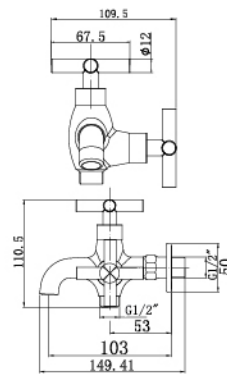

TWT5001-02

Two Way Tap

RM 150.00