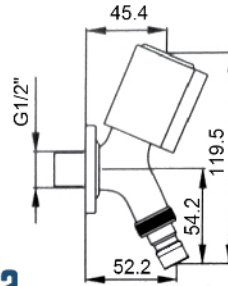

HBT-5003-12