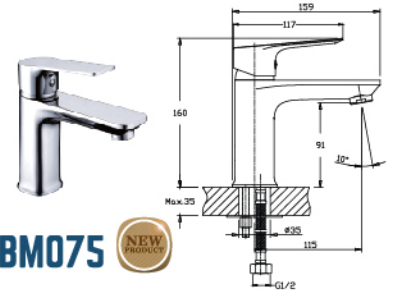

BM075

Basin Mixer

RM 345.00