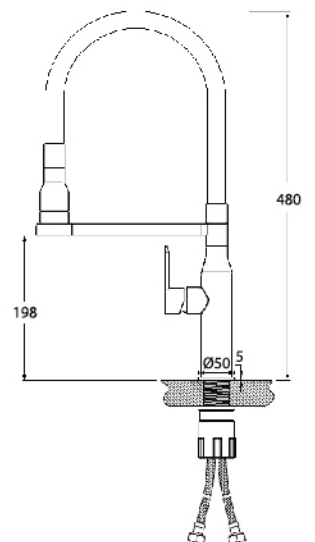

PROFESSIONAL KITCHEN SINK MIXER

(BRASS NICKLE)

PSM183

480 mm (H)

RM 1,180.00

PSM188

500 mm (H)

RM 970.00

PSM189C

500 mm (H)

RM 880.00

(BLACK COATING)

PSM189B

480 mm (H)

RM 880.00