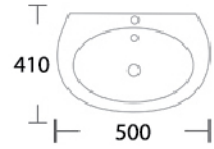

W3002

(LxWxH mm) 370x295x140

RM 165.00