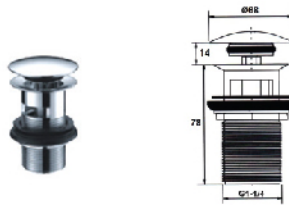

E-XG017AB

BOTTLE TRAP

RM 290.00

I6510L (150mm)
SPRING WASTE WITH OVERFLOW
RM 95.00

I6510
SPRING WASTE WITH OVERFLOW
RM 70.00

I6504L (150mm)
SPRING WASTE WITHOUT OVERFLOW
RM 85.00

I6504
SPRING WASTE WITHOUT OVERFLOW
RM 75.00