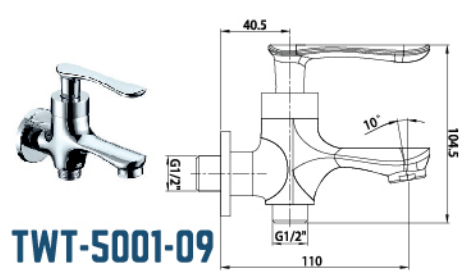

RBT2004-09

Raised Basin Cold Tap

RM 440.00

PLT1002-09

Basin Cold Tap

RM 210.00

TWT-5001-09

Two Way Tap