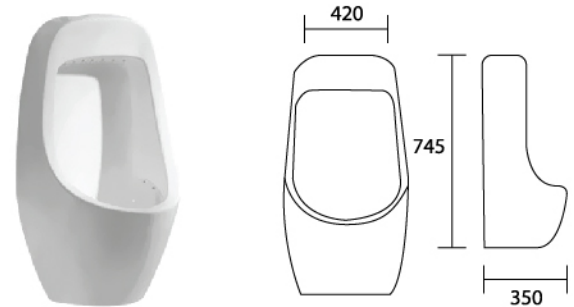

U3009 TI BI

745 x 420 x 350 mm

RM 418.00