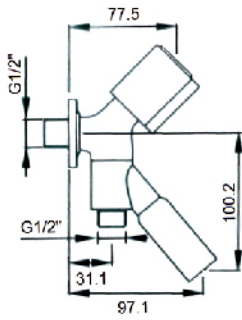

RM 75.00

HBT5003-02

Hose Bib Tap

RM 75.00

12 SERIES

QUALITY MAKE by
BARENO

100%
PREMIUM
QUALITY

TWT-5001-1