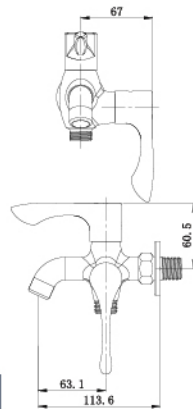

Two Way Tap

RM 158.00