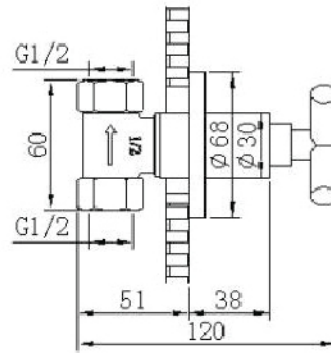

SC101D-02
-15mm (QT)

SC102-02
-20mm (FT)

SC102D-01
-20mm (QT)

RM 140.00

SC103-01
-25mm (FT)

RM 180.00

SC102D-02
-20mm (QT)

RM 148.00