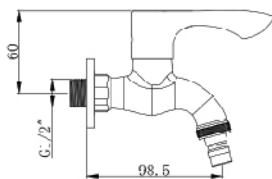

TWT5001-13

Two Way Tap

RM 158.00

BT5002-13

Bib Tap

RM 90.00

HBT5003-13

Hose Bib Tap