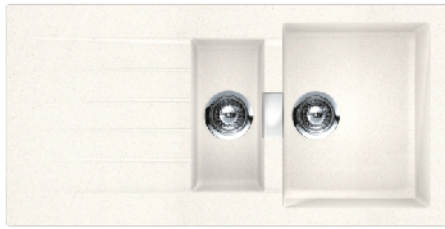

SIGNUS D-150

(LxWxH mm) 1000 x 500 x 195

- Polaris
- Bronze

RM 4,388.00

SUPRA N-175XL

(LxWxH mm) 920 x 515 x 230

- Magnolia
- Carbonium

RM 4,188.00

SIGNUS N-175

(LxWxH mm) 860 x 500 x 210

- Carbonium

RM 3,988.00