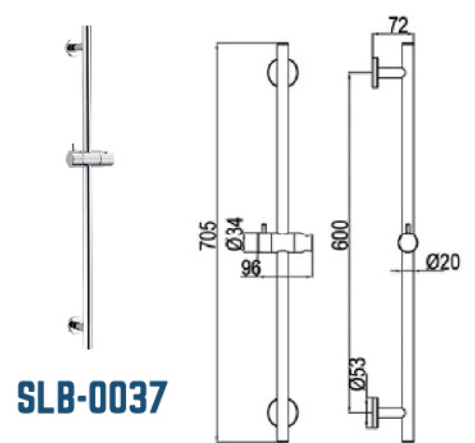

SLIDING BAR

Matt Black

SLB-B 

(S/Steel)

RM 480.00

SLB-0V

(BRASS)

RM 400.00