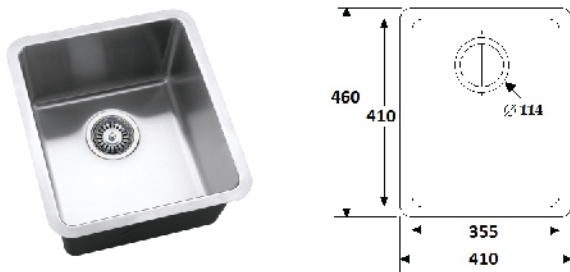

Include : S1 BASKET

UM3058   **MADE IN MALAYSIA**

(LxWxH mm) 800 x 460 x 250 (1.5mm)

RM 870.00

Include : S1 BASKET

UM3053   **MADE IN MALAYSIA**

(LxWxH mm) 530 x 460 x 250 (1.5mm)

RM 590.00