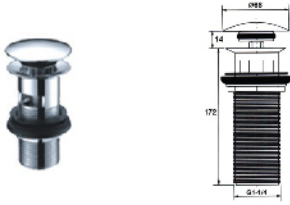

E-XG017AB

BOTTLE TRAP

RM 290.00

I6510L (150mm)
SPRING WASTE WITH OVERFLOW
RM 95.00

I6510
SPRING WASTE WITH OVERFLOW
RM 70.00

I6504L (150mm)
SPRING WASTE WITHOUT OVERFLOW
RM 85.00

I6504
SPRING WASTE WITHOUT OVERFLOW
RM 75.00