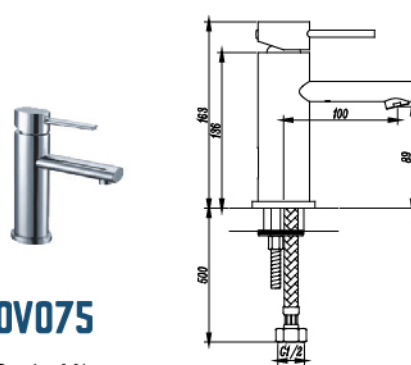

OV075

Basin Mixer

RM 490.00

SI SERIES

QUALITY MAKE by
BARENO

100%
PREMIUM
QUALITY

SL010

Concealed Shower Mixer