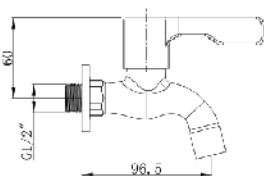

RM 198.00

TWT5001-14

Two Way Tap

RM 158.00

BT5002-14

Bib Tap

RM 90.00

HBT5003-14