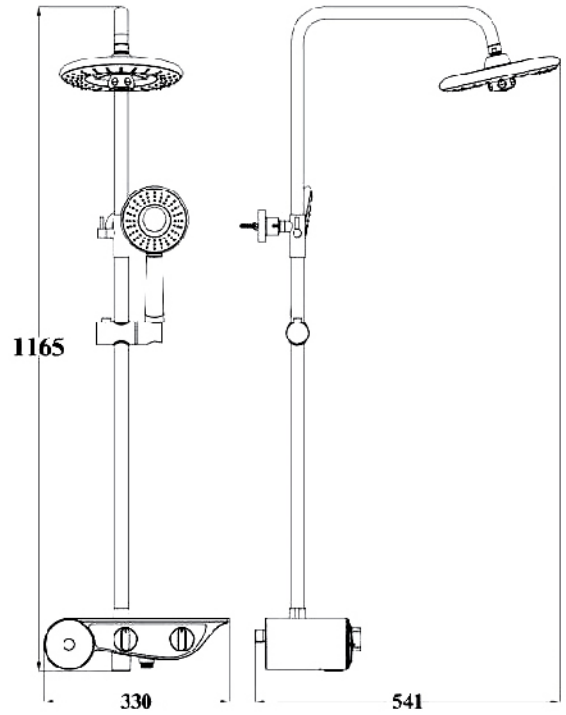

FB8018

Three Way

RM 1,500.00