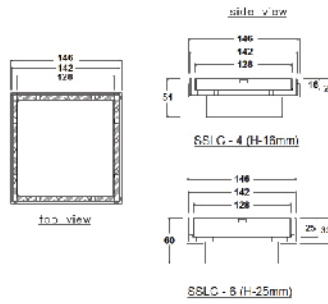

FLOOR GRATING

Height 16mm/25mm

PZT6GSSLC0225-6" 25MM(H)

PZT6GSSLC0216-6" 16MM(H)

PZT4GSSLC0225-4" 25MM(H)

RM 88.00

3158-4"

RM 48.00