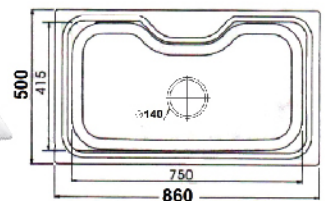

1016F

(LxWxH mm) 860 x 500 x 230mm (1.2mm)

RM 1,300.00

Include : 140mm WASTE S1 BASKET