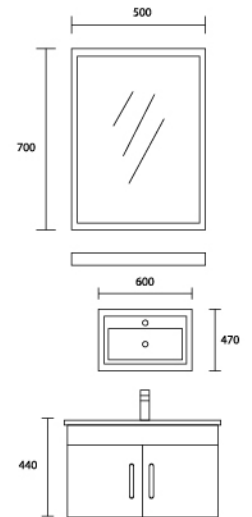

Cabinet with basin
ACB604701
600 x 470mm

RM 1,080.00

Mirror
ACB604701M
500 x 700mm

RM 175.00

Shelf
ACB604701GS
500 x 120mm

RM 130.00

ACB604802 SET

Cabinet with basin
ACB604802
600 x 480mm