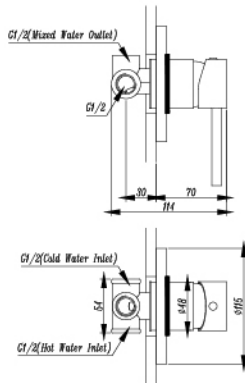

ST SERIES

QUALITY MAKE by
BARENO

100%
PREMIUM
QUALITY

ST010

Concealed Shower Mixer

RM 270.00