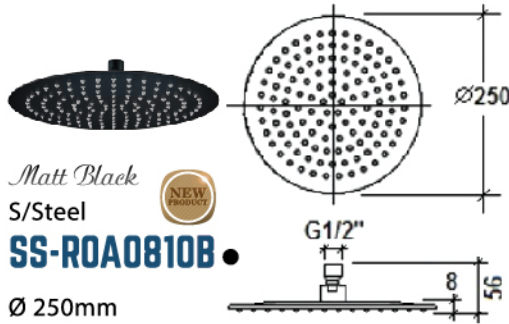

Matt Black
S/Steel
SS-ROB0801B
200 X 200mm

Matt Black
S/Steel
SS-ROA0810B
Ø 250mm

RM 370.00