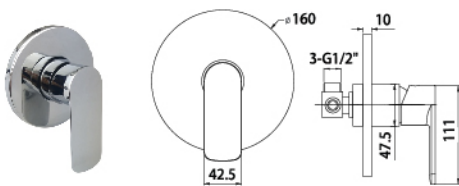

BV SERIES

QUALITY MAKE by
BARENO

100%
PREMIUM
QUALITY

BV010

Concealed Shower Mixer

RM 240.00