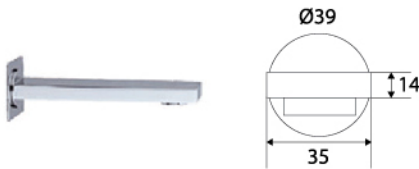

RM 98.00

WALL UNION WITH HOLDER

(BRASS)

BSH-04-W

RM 105.00

BATH SPOUT

(BRASS)

HR8-W