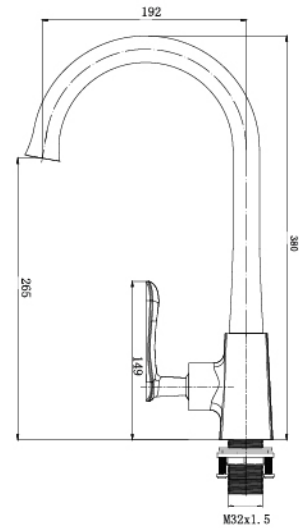

KITCHEN SINK MIXER

RM 600.00

RM 570.00

ST-180-LSP

RM 530.00

SM-1010C

RM 500.00

RM 275.00