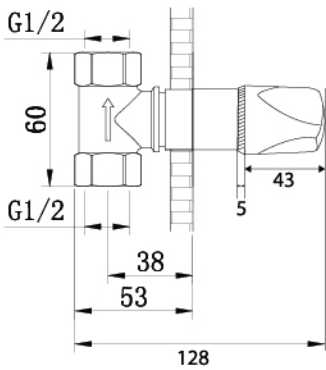

SC101-01
-15mm (FT)

SC102-01
-20mm (FT)

SC101-02
-15mm (FT)

SC101D-02
-15mm (QT)

SC102D-01
-20mm (QT)

RM 140.00

SC103-01
-25mm (FT)

RM 180.00