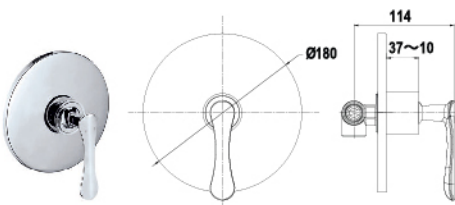

SM SERIES

QUALITY MAKE by
BARENO

100%
PREMIUM
QUALITY

SM010

Concealed Shower Mixer

RM 300.00