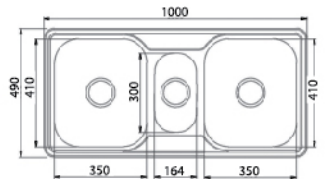

ET13

(LxWxH mm) 1000 x 490 x 195mm (1.0mm)

RM 1,540.00

Include : SS1010 S1 BASKET