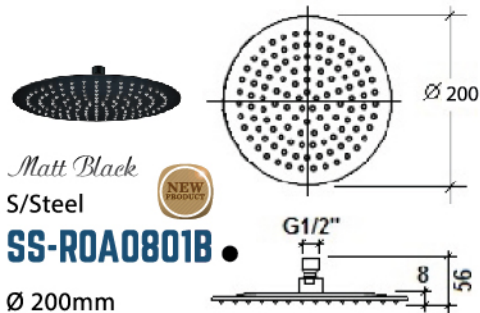

QUALITY MAKE by **BARENO** 

Matt Black
S/Steel
SS-ROB0810B
250 X 250mm

RM 385.00

Matt Black
S/Steel
SS-ROA0810B
Ø 250mm

RM 370.00

Matt Black
S/Steel
SS-ROB0801B
200 X 200mm

RM 275.00

Matt Black
S/Steel
SS-ROA0801B
Ø 200mm