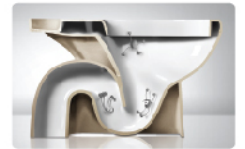

The inner bowl are specially designed to the angle and gradient for a perfect steepness, so that water falls in evenly and smoothly to clear all waste down the trap way in one flush.

Surface thickness 1.1mm, technology flawless hard wear delicate bright and smooth surface.