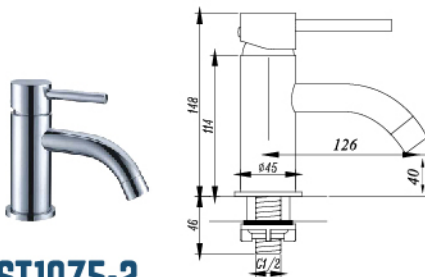

ST1075-2

Basin Cold Tap

RM 308.00