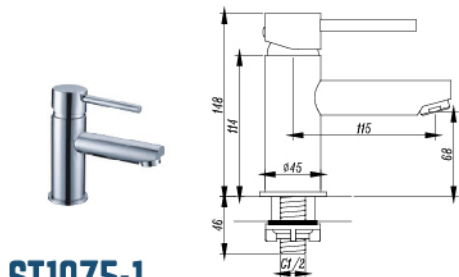

ST075-1

Basin Mixer

RM 335.00

ST075-2

Basin Mixer

RM 335.00

ST1075-1

Basin Cold Tap