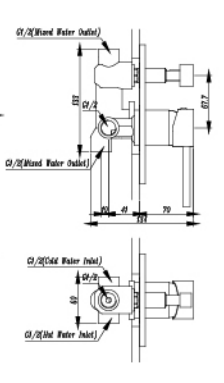

QUALITY MAKE by
BARENO

100%
PREMIUM
QUALITY

ST010

Concealed Shower Mixer

RM 270.00

ST010-4

Concealed Shower Mixer

RM 270.00