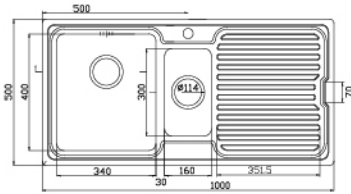

Include : BP12 WS02 (Ø140MM) S1 BASKET

1016F

(LxWxH mm) 860 x 500 x 230mm (1.2mm)

RM 1,300.00

Include : 140mm WASTE S1 BASKET

EMO1LH

(LxWxH mm) 1000 x 500 x 202mm (1.0mm)

RM 1,050.00