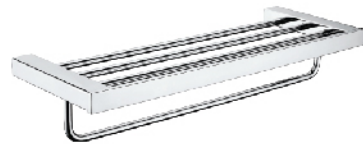

BA5010

TOWEL SHELF

RM 340.00