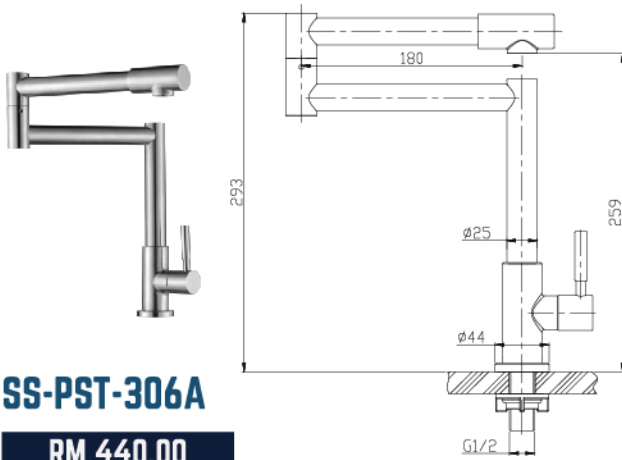

SS-PST-303
RM 330.00

SS KITCHEN SINK TAP

SS-PST-306A
RM 440.00