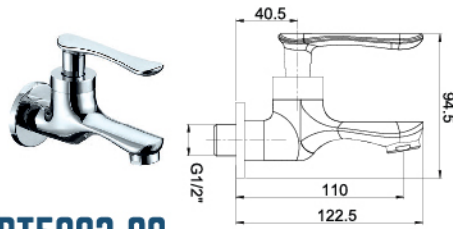

BT5002-09

Bib Tap

RM 145.00