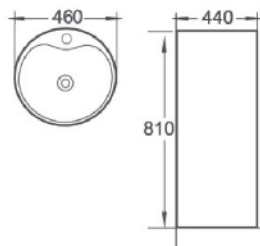

CORNER WALL HUNG BASIN

W3008

(LxWxH mm) 520x420x180

RM 220.00

FLOOR STANDING BASIN

* With Tap Hole

0923-B-135-1

(LxWxH mm) 460x440x820