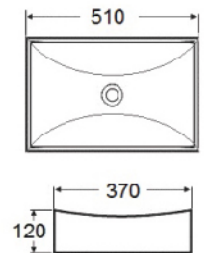

K143B

(LxWxH mm) 510x370x120

RM 570.00