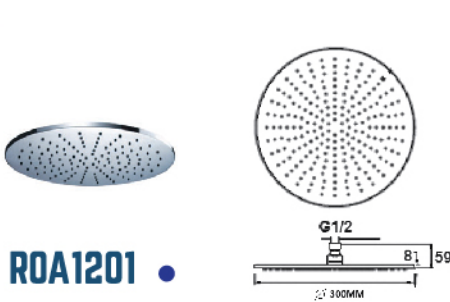

ROA1201
Ø 300mm

RM 675.00