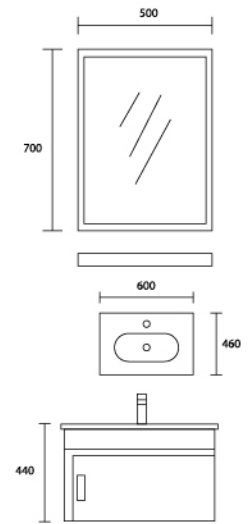

ACB604704 SET

Cabinet with basin
ACB604704
600 x 480mm

RM 1,260.00

Mirror
ACB604704M
500 x 700mm

RM 175.00

Shelf
ACB604704GS
500 x 120mm

RM 130.00

ACB604701 SET