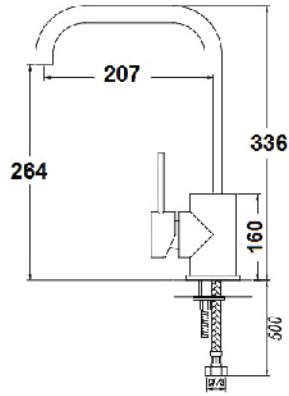

KITCHEN SINK MIXER

OV-180-LSP

RM 600.00