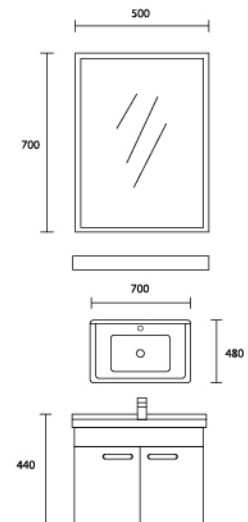

RM 130.00

ACB704802 SET

Cabinet with basin
ACB704802
700 x 480mm

RM 1,300.00

Mirror
ACB704802M
500 x 700mm

RM 175.00

Shelf
ACB704802GS
500 x 120mm

RM 130.00