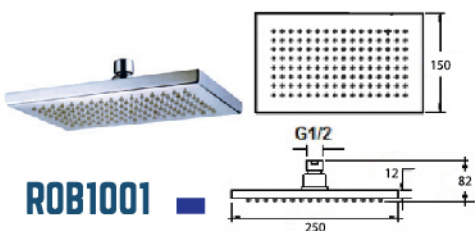

RM 265.00

BRASS

ROA1601
Ø 400mm

RM 1,660.00

ROA1201
Ø 300mm

RM 675.00

HR26
Ø 200mm

RM 270.00