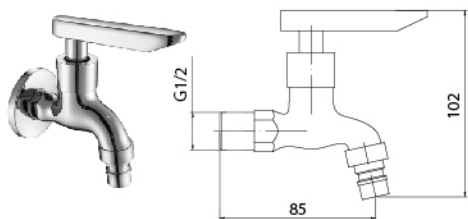

HBT5003-03

Hose Bib Tap

RM 72.00