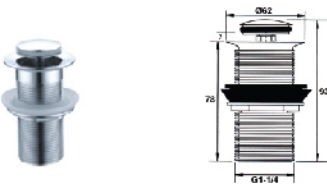

I6517
SPRING WASTE WITHOUT OVERFLOW
RM 58.00