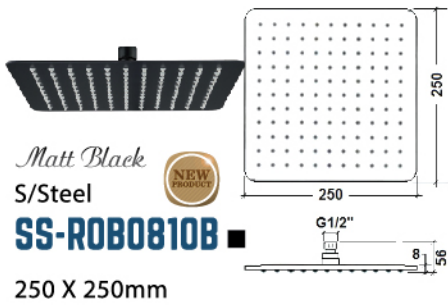

QUALITY MAKE by **BARENO** 

Matt Black
S/Steel
SS-ROB0810B
250 X 250mm

RM 385.00

Matt Black
S/Steel
SS-ROA0810B
Ø 250mm

RM 370.00

Matt Black
S/Steel
SS-ROB0801B
200 X 200mm

RM 275.00

Matt Black
S/Steel
SS-ROA0801B
Ø 200mm