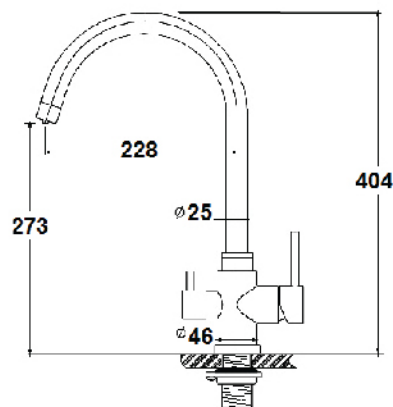

with Filter Tap

SS-SMWF 103

RM 1,100.00