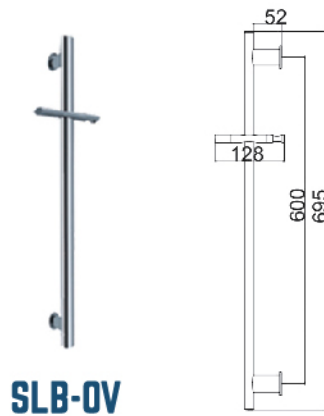

SLIDING BAR

Matt Black

SLB-B 

(S/Steel)

RM 480.00

SLB-0V

(BRASS)

RM 400.00