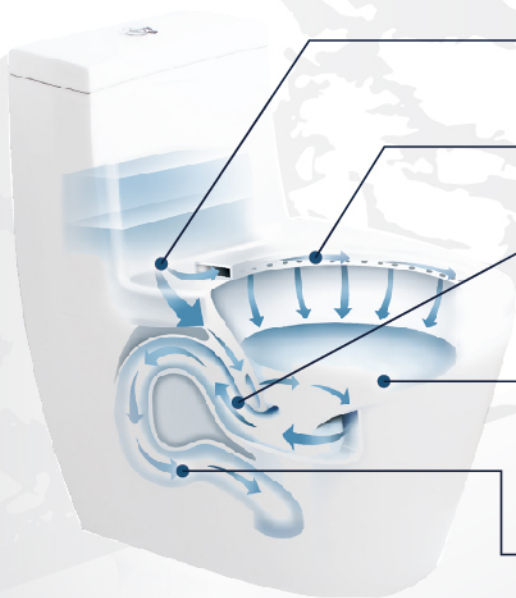

ONE PIECE SIPHONIC

FS Flushing System **BO** Bottom Outlet **HO** Horizontal Outlet

3 inch flushing valve enhance flushing efficiency.

Water jet's holes strategically placed along the closed-rim to ensure even water distribution.