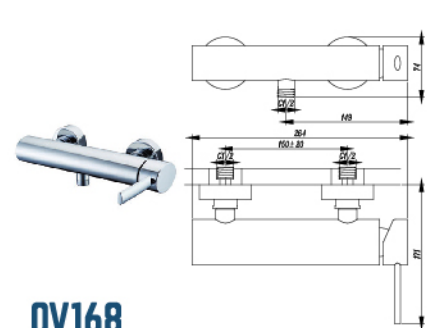

OV168

Exposed Shower Mixer

RM 500.00