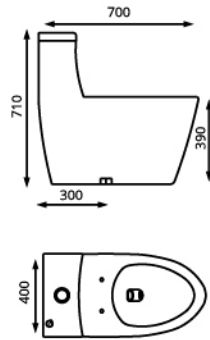

ELITE S13001

(LxWxH mm) 700 x 400 x 710

RM 2,200.00

FS Siphonic
BO 300mm