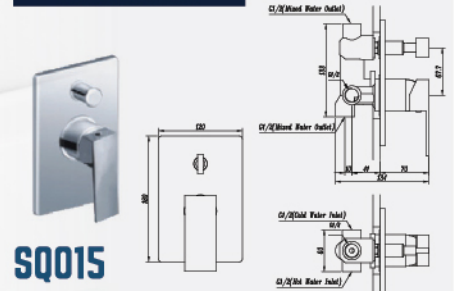

SQ015

Concealed Bath & Shower Mixer

RM 528.00