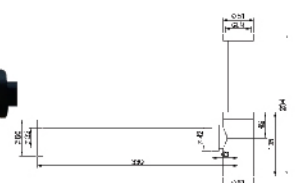

E-XG017AB

BOTTLE TRAP

RM 290.00

I6510L (150mm)
SPRING WASTE WITH OVERFLOW
RM 95.00

I6510
SPRING WASTE WITH OVERFLOW
RM 70.00

I6504L (150mm)
SPRING WASTE WITHOUT OVERFLOW
RM 85.00

I6504
SPRING WASTE WITHOUT OVERFLOW
RM 75.00