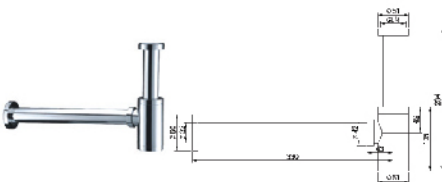

I6512L (150mm)
SPRING WASTE WITH OVERFLOW
RM 83.00

I6512
SPRING WASTE WITH OVERFLOW
RM 53.00

I6517
SPRING WASTE WITHOUT OVERFLOW
RM 58.00

BTR-50
RM 250.00

E-XG017A
RM 148.00

BTR-32
RM 60.00

FLUSH VALVE

WCFV-01A-SP80-GS4