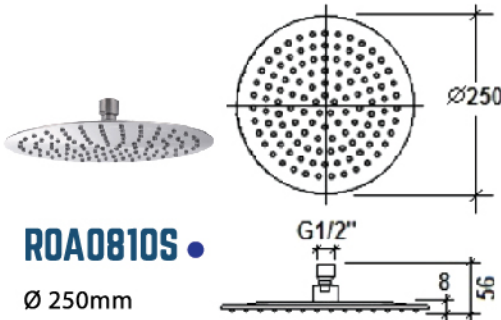

Ø 100mm

RM 75.00

STAINLESS STEEL

ROB0810S ■

250 X 250mm

RM 298.00

ROA0810S ●

Ø 250mm