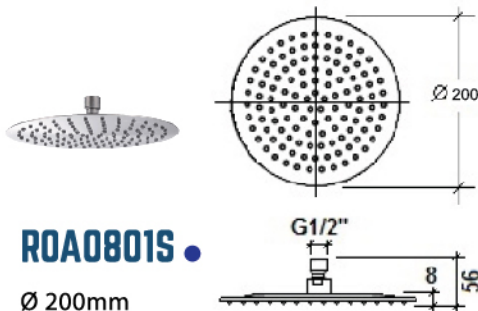

ROA0801S ●

Ø 200mm

RM 180.00