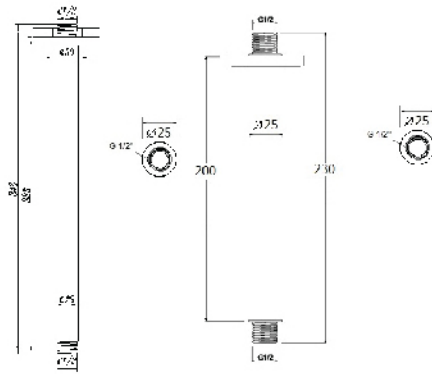

(BRASS)

C350/C-200R

350/200mm

RM 110/88.00