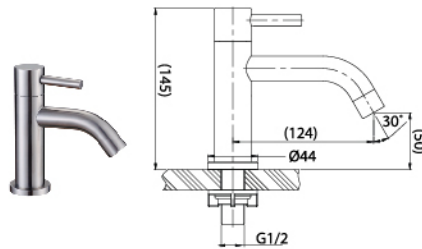

SS072-2

SS1075-2

Basin Cold Tap

RM 290.00