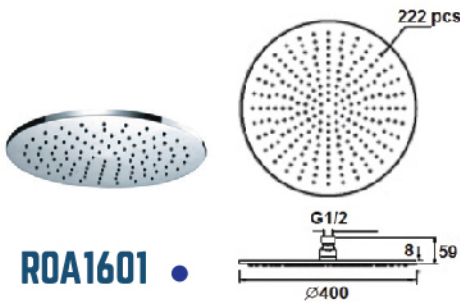

BRASS

ROA1601
Ø 400mm

RM 1,660.00