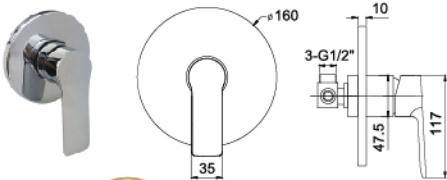

Basin Mixer

RM 315.00

SL1075

Basin Cold Tap

RM 220.00

BM010

Concealed Shower Mixer

RM 260.00