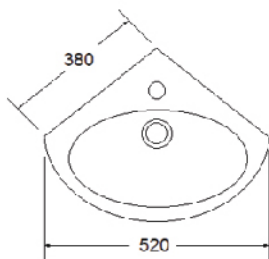

(LxWxH mm) 455x325x180

RM 215.00

(LxWxH mm) 500x410x170

RM 190.00

(LxWxH mm) 370x295x140

RM 165.00

CORNER WALL HUNG BASIN

(LxWxH mm) 520x420x180

RM 220.00