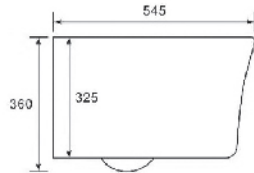

ZOOM W31802

(LxWxH mm) 545 x 370 x 360

RM 860.00