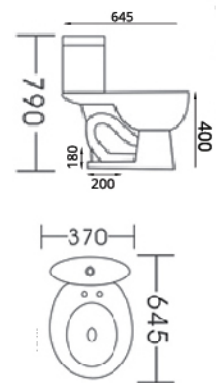

FS Washdown

BO 250mm

HO 180mm

AROMA W21801

(LxWxH mm) 700 x 370 x 790

- PP seat & cover

RM 860.00

- UF seat & cover

RM 910.00

FS Washdown

BO 250mm

HO 180mm

GIZA W22503

(LxWxH mm) 660 x 380 x 740

- PP seat & cover

RM 790.00

FS Washdown

BO 250mm

HO 180mm

ROTUS W25802

(LxWxH mm) 645 x 370 x 790

- PP seat & cover

RM 625.00

FS Washdown