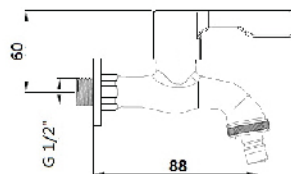

RM 198.00

TWT5001-14

Two Way Tap

RM 158.00

BT5002-14

Bib Tap

RM 90.00

HBT5003-14