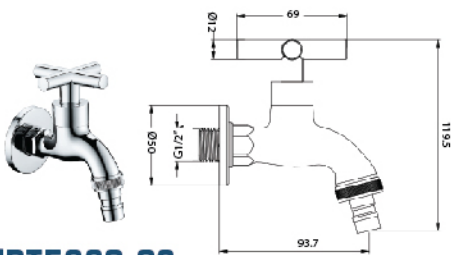

HBT5003-02

Hose Bib Tap

RM 75.00