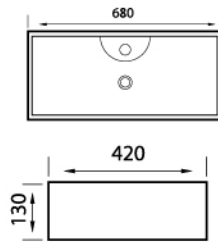

RM 32.00

WALL SOAP DISH

SRSD  Size : 160 x 160 x 40mm
Semi Recessed Soap Dish

RM 42.00

STWSD  Size : 140 x 50 x 100mm
Screw To Wall Soap Dish

RM 32.00

BASIN

Your basin is one of the most-used fixtures in your bathroom, so functionality and quality are important considerations. Whether you're looking for practical and family friendly, or innovative design sophistication, think about where your basin will go above counter, recessed into the vanity, wall mounted, under counter for a flush bench top the options are many.

COUNTERTOP BASIN BLACK

W3207B  *Matt Black*

(LxWxH mm) 460x420x160

RM 790.00

W3208B  *Matt Black*

(LxWxH mm) 385x385x135

RM 660.00

K30B