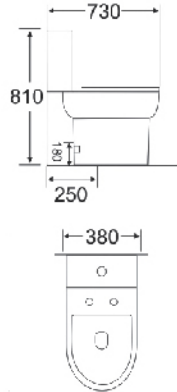

TWO PIECE WASHDOWN

ORISH W22504

(LxWxH mm) 690 x 350 x 765

- PP seat & cover

RM 1,030.00

- UF seat & cover

RM 1,080.00

FS Washdown

BO 250mm

HO 180mm