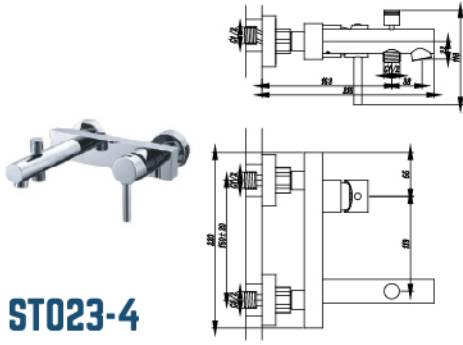

ST072-1

ST023-4

Exposed Bath & Shower Mixer

RM 628.00