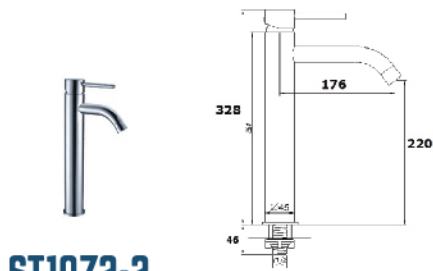

Raised Basin Mixer

RM 445.00

ST1072-1

Raised Basin Cold Tap

RM 410.00

ST1072-2

Raised Basin Cold Tap

RM 410.00