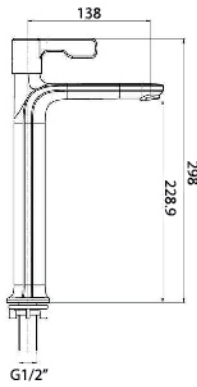

Raised Basin Cold Tap

RM 350.00