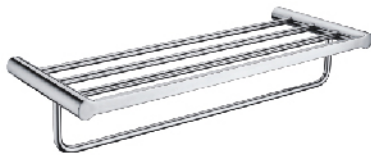

24"DOUBLE TOWEL RAIL

RM 155.00

BA8008-30

30"DOUBLE TOWEL RAIL

RM 180.00

BA8010

TOWEL SHELF

RM 300.00