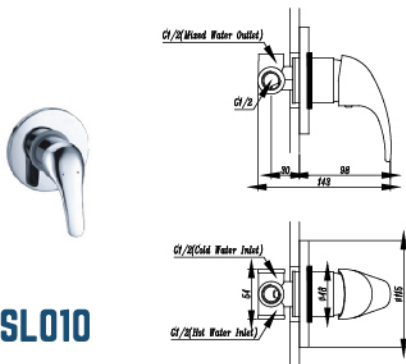

OV075

Basin Mixer

RM 490.00

SI SERIES

QUALITY MAKE by
BARENO

100%
PREMIUM
QUALITY

SL010

Concealed Shower Mixer