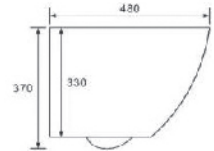

PERAL W31801

(LxWxH mm) 480 x 370 x 370

RM 815.00