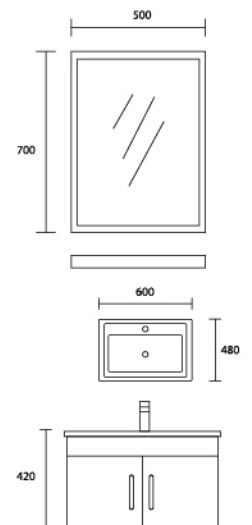

ACB604802 SET

Cabinet with basin
ACB604802
600 x 480mm

RM 1,080.00

Mirror
ACB604802M
500 x 700mm

RM 175.00

Shelf
ACB604802GS
500 x 120mm

RM 130.00