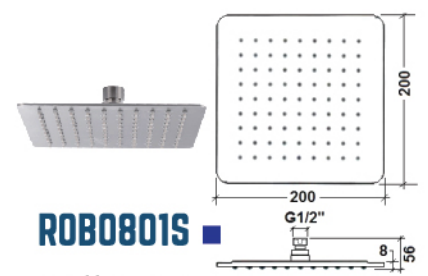

ROB0801S ■

200 X 200mm

RM 190.00