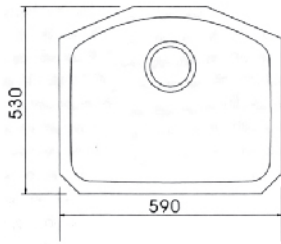

UM1018

(LxWxH mm) 590 x 530 x 250 (1.2mm)

RM 980.00