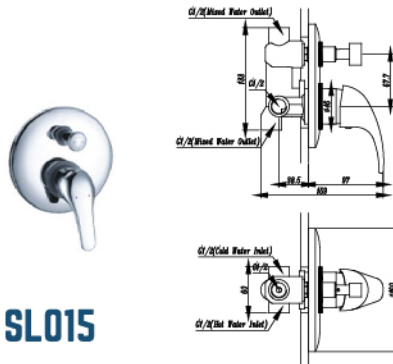

SL015

Concealed Bath & Shower Mixer

RM 470.00