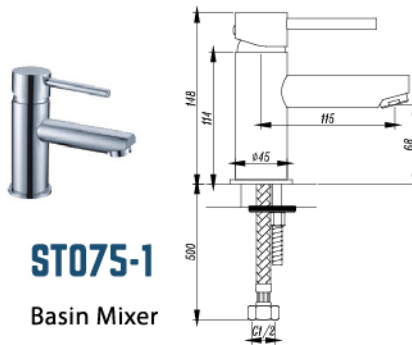

Raised Basin Mixer

RM 445.00

ST1072-1

Raised Basin Cold Tap

RM 410.00

ST1072-2

Raised Basin Cold Tap

RM 410.00