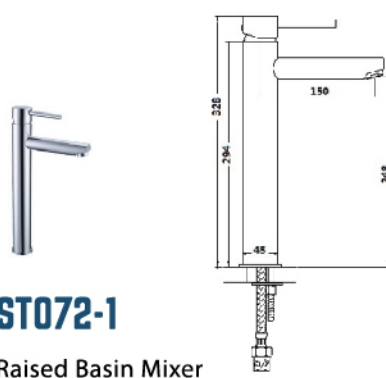

ST072-1

Raised Basin Mixer

RM 445.00