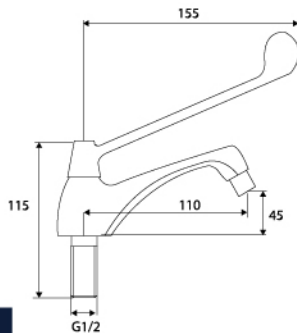

D-05

RM 260.00

D01

RM 160.00

ELBOW ACTION TAP

PLT1002-EL

RM 210.00

QUALITY MAKE by
BARENO STAINLESS STEEL SERIES