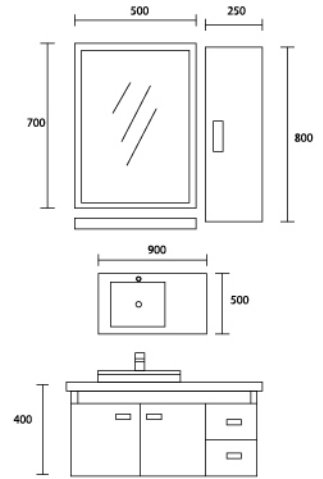

ACB905001 SET

Cabinet with basin
ACB905001
900 x 500mm

RM 2,250.00

Mirror
ACB905001M
500 x 700mm

RM 175.00

Shelf
ACB905001GS
500 x 120mm

RM 130.00

Side Cabinet
ACB905001SC
250 x 800mm

RM 600.00