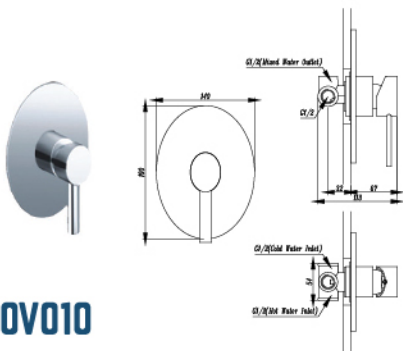

OV015

OV010

Concealed Shower Mixer

RM 300.00