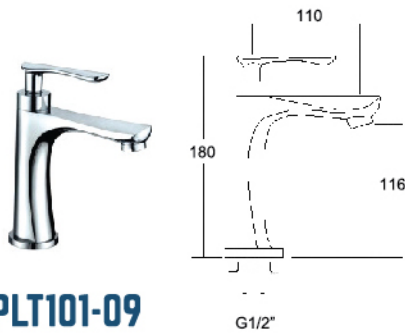

PLT101-09

Pillar Tap

RM 280.00