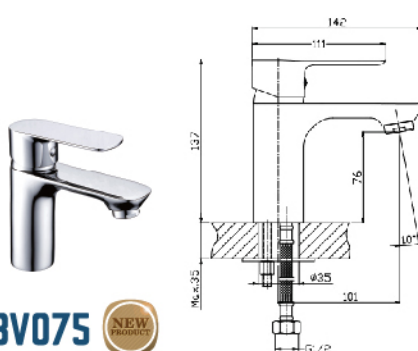

Concealed Bath & Shower Mixer

RM 418.00

SC101-BV

Concealed Shower Stop Valve

RM 230.00

BV1075

Basin Cold Tap

RM 270.00