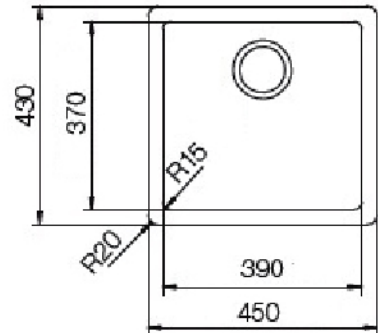

SCHOCK PLACES GREAT IMPORTANCE ON SUSTAINABILITY AND ENVIRONMENTAL PROTECTION.