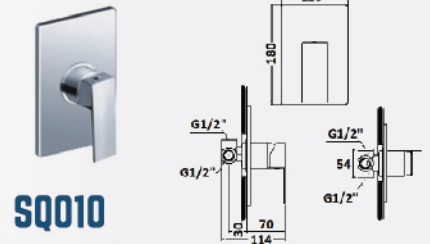

SQ SERIES

QUALITY MAKE by
BARENO

100%
PREMIUM
QUALITY

SQ010

Concealed Shower Mixer

RM 300.00