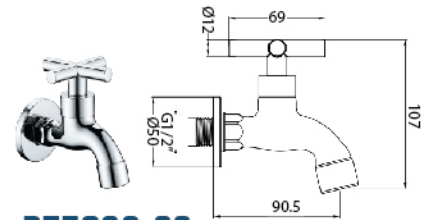

PLT1002-02

Basin Cold Tap

RM 110.00

TWT5001-02

Two Way Tap

RM 150.00

BT5002-02

Bib Tap