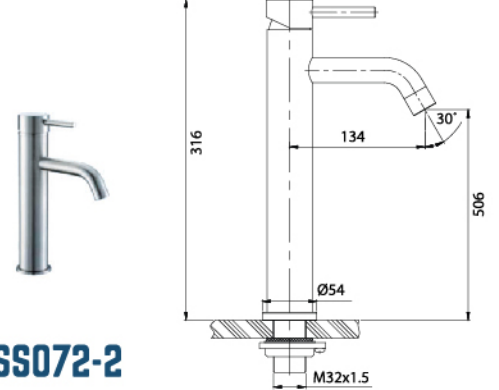

SS1072-2

Raised Basin Cold Tap

RM 340.00

SS1075-2

Basin Cold Tap

RM 290.00

SS072-2

Raised Basin Mixer