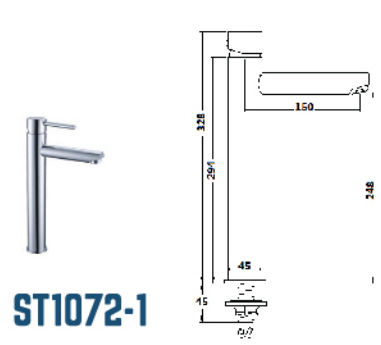

ST1072-1

Raised Basin Cold Tap

RM 410.00