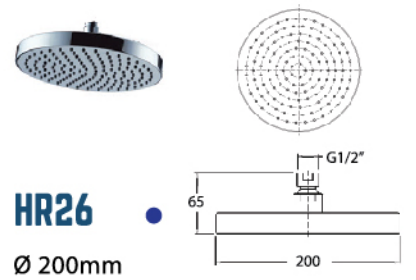

RM 265.00

BRASS

ROA1601
Ø 400mm

RM 1,660.00

ROA1201
Ø 300mm

RM 675.00

HR26
Ø 200mm

RM 270.00