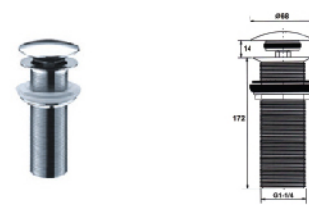

E-XG017AB

BOTTLE TRAP

RM 290.00

I6510L (150mm)
SPRING WASTE WITH OVERFLOW
RM 95.00

I6510
SPRING WASTE WITH OVERFLOW
RM 70.00

I6504L (150mm)
SPRING WASTE WITHOUT OVERFLOW
RM 85.00

I6504
SPRING WASTE WITHOUT OVERFLOW
RM 75.00