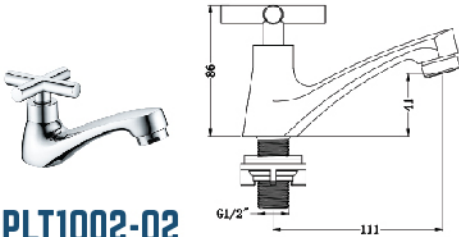

Bib Tap

RM 73.00

HBT5003-03

Hose Bib Tap

RM 72.00

02 SERIES

QUALITY MAKE by
BARENO

100%
PREMIUM
QUALITY