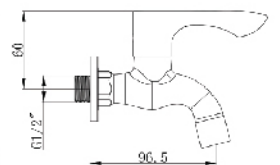

BT5002-13

Bib Tap

RM 90.00