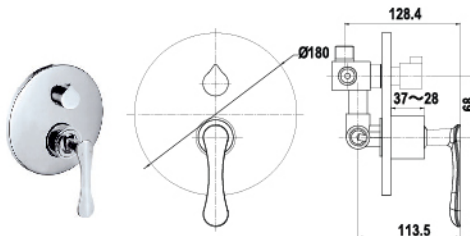

SM015

Concealed Bath & Shower Mixer

RM 500.00