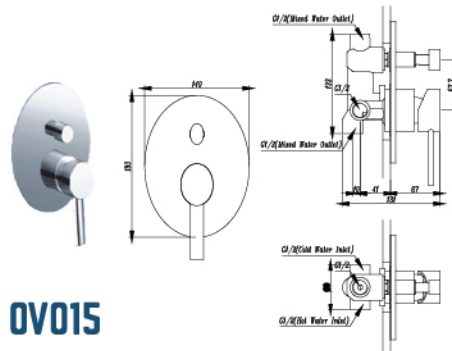

RM 308.00

ST1075-2

Basin Cold Tap

RM 308.00

OV010

Concealed Shower Mixer

RM 300.00

OV015