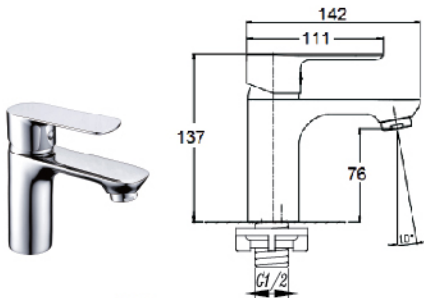

Concealed Bath & Shower Mixer

RM 418.00

SC101-BV

Concealed Shower Stop Valve

RM 230.00

BV1075

Basin Cold Tap

RM 270.00