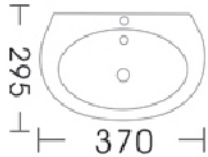

CORNER WALL HUNG BASIN

W3008

(LxWxH mm) 520x420x180

RM 220.00

FLOOR STANDING BASIN

* With Tap Hole

0923-B-135-1

(LxWxH mm) 460x440x820