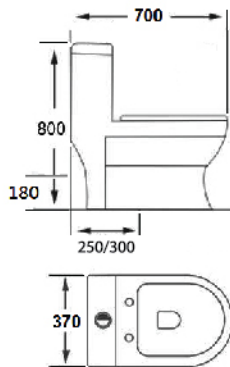

IBIZY W15802

(LxWxH mm) 700 x 370 x 800

FS Washdown

BO 250mm / 300mm

HO 180mm

- PP seat & cover

- UF seat & cover

RM 960.00

RM 1,010.00