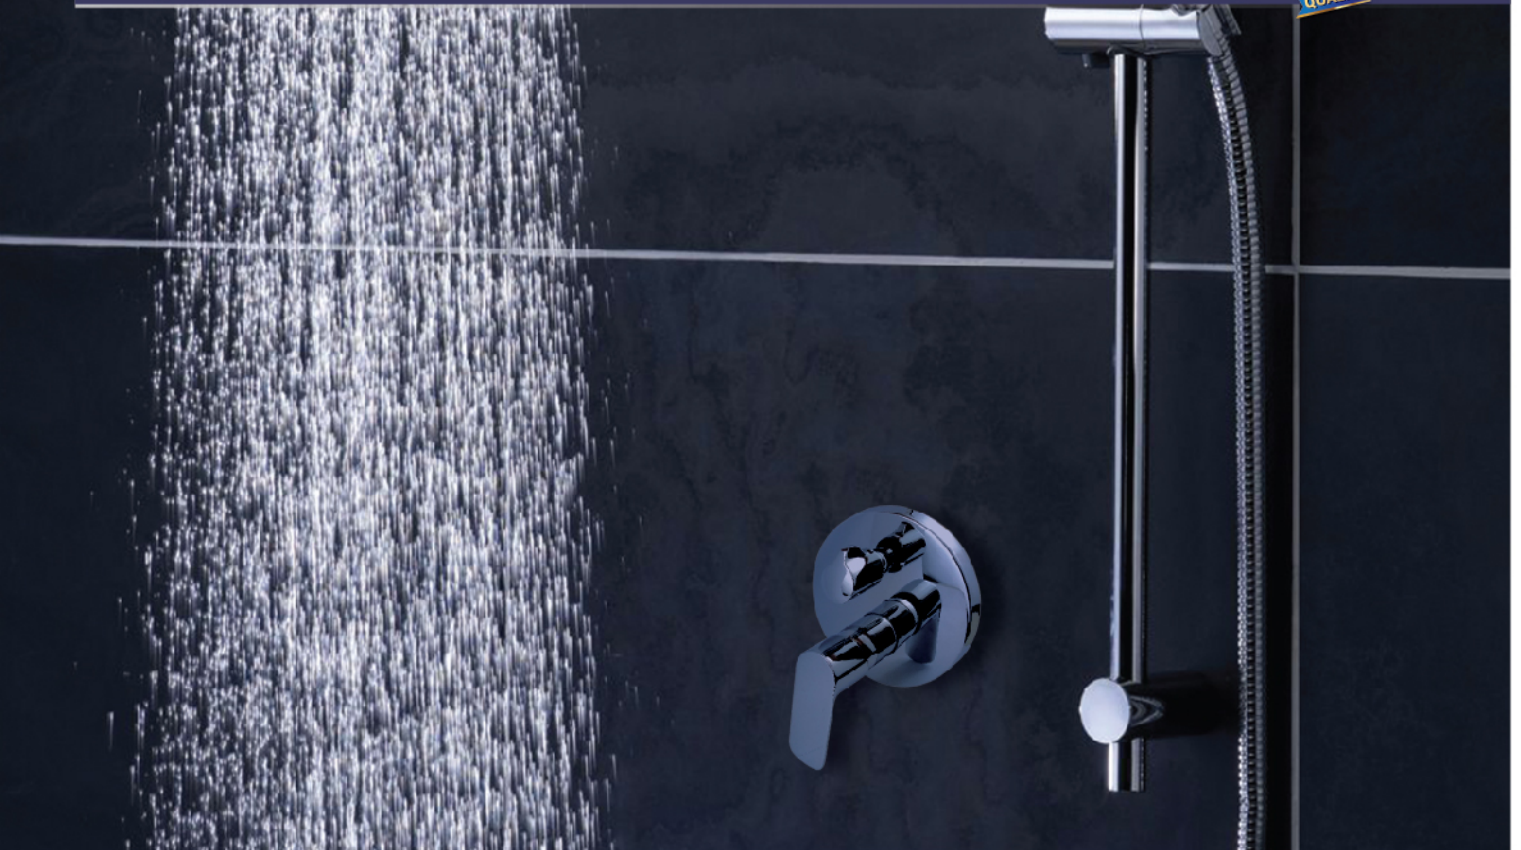

RM 315.00

BV SERIES

QUALITY MAKE by
BARENO

100%
PREMIUM
QUALITY

BV010

Concealed Shower Mixer

RM 240.00

BV015