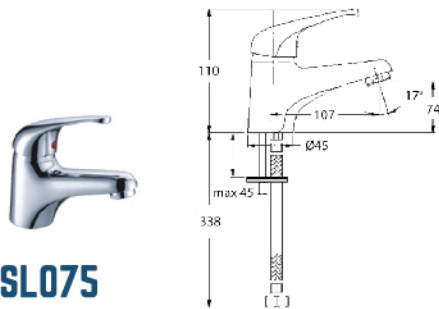

RM 270.00

SL015

Concealed Bath & Shower Mixer

RM 470.00

SL168

Exposed Shower Mixer

RM 280.00

SL075