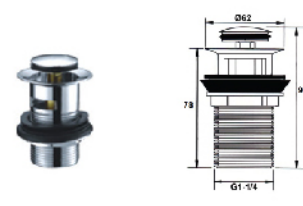

I6512
SPRING WASTE WITH OVERFLOW
RM 53.00