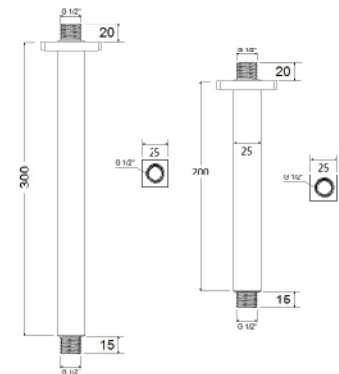

(BRASS)

G-0046/C-200

300/200mm

RM 110/88.00

SHOWER HOLDER

Matt Black

BSH-03B

(BRASS)

RM 105.00

Matt Black

BSH-01B

(BRASS)

RM 100.00

BSH-01

(BRASS)

RM 99.00

BSH-03

(BRASS)

RM 110.00

PSH-01

(ABS)

RM 30.00