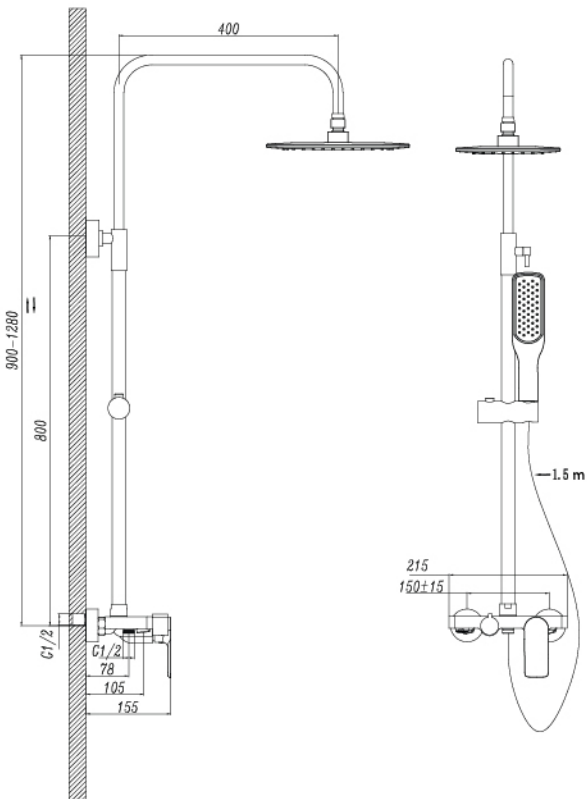

Price in set

RM 1,800.00

BATH & SHOWER

PREMIUM
BLACK n' ROSE

FB-7388-RGB

RM 1,700.00

SHOWER POST

FB-3388