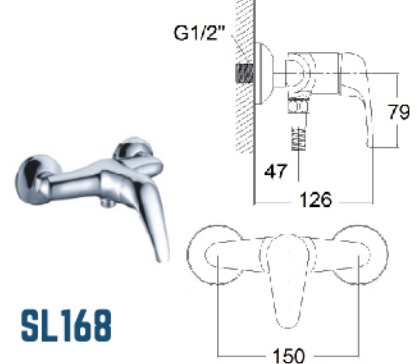

SL168

Exposed Shower Mixer

RM 280.00