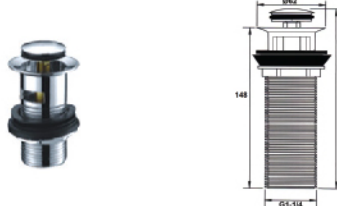

E-XG017AB

BOTTLE TRAP

RM 290.00

I6510L (150mm)
SPRING WASTE WITH OVERFLOW
RM 95.00

I6510
SPRING WASTE WITH OVERFLOW
RM 70.00

I6504L (150mm)
SPRING WASTE WITHOUT OVERFLOW
RM 85.00

I6504
SPRING WASTE WITHOUT OVERFLOW
RM 75.00