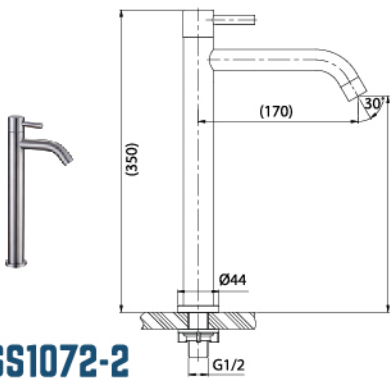

D-05

RM 260.00

D01

RM 160.00

ELBOW ACTION TAP

PLT1002-EL

RM 210.00

QUALITY MAKE by
BARENO STAINLESS STEEL SERIES