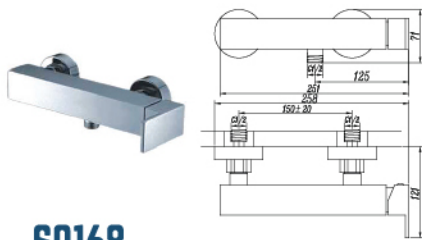

SQ168

Exposed Shower Mixer

RM 570.00

SQ023

Exposed Bath & Shower Mixer

RM 725.00

SQ072

Raised Basin Mixer

RM 655.00