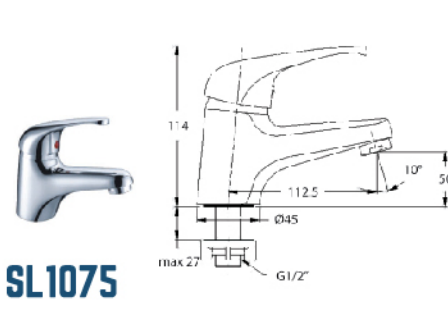

SL1075

Basin Cold Tap

RM 220.00