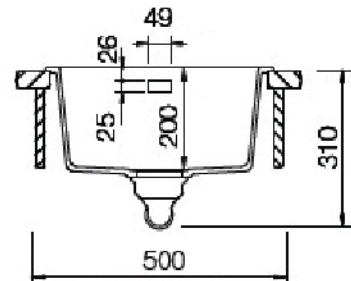

SCHOCK PLACES GREAT IMPORTANCE ON SUSTAINABILITY AND ENVIRONMENTAL PROTECTION.