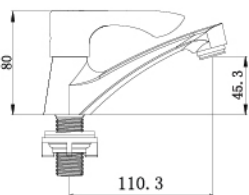

13 SERIES

QUALITY MAKE by
BARENO

100%
PREMIUM
QUALITY

PLT1002-13

Basin Cold Tap

RM 130.00