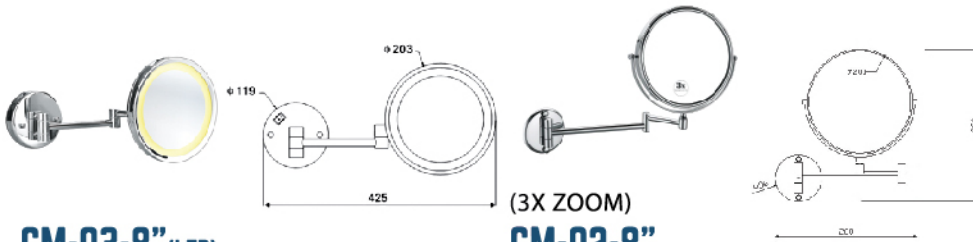

DUST BIN

S/STEEL (MATT)

SDBS12M 12Liters

RM 190.00

COSMETIC

CM-03-8" (LED)

RM 600.00

(3X ZOOM)

CM-02-8"

RM 240.00

TOWEL RING

S/STEEL (MATT)

B-2304

RM 90.00

S/STEEL (MATT)

B-2604

RM 88.00

S/STEEL (MATT)

B-5004

RM 66.00