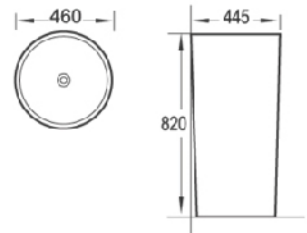

0924-B-135-2

(LxWxH mm) 460x445x820

RM 2,350.00