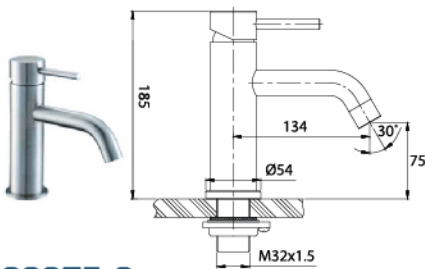

SS075-2

Basin Mixer

RM 478.00