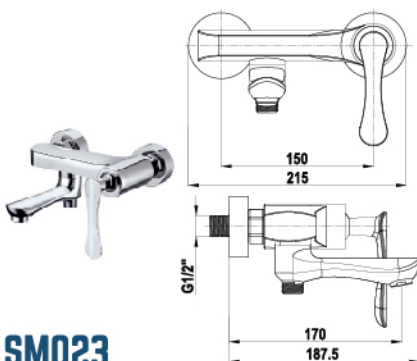

SM023

Exposed Bath & Shower Mixer

RM 675.00