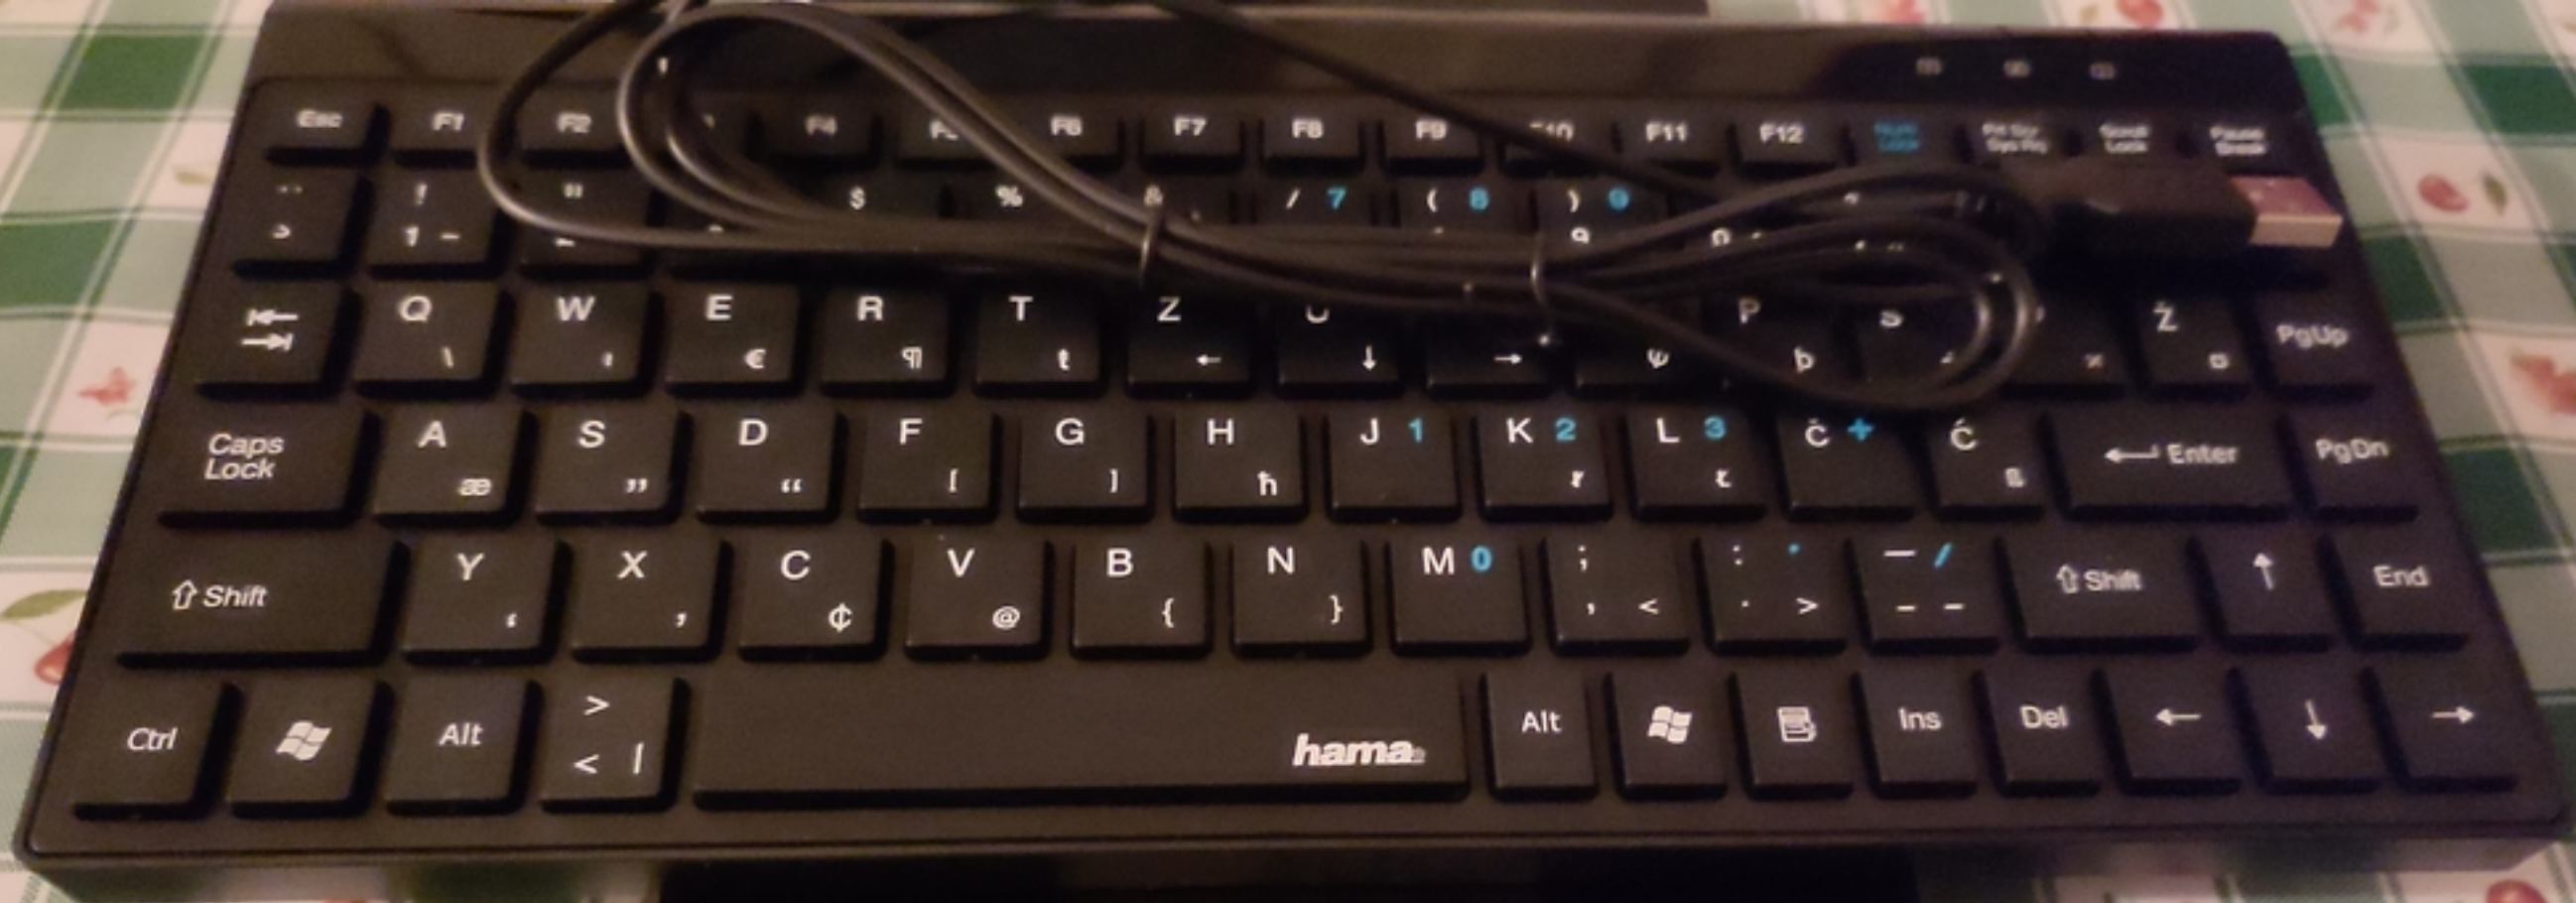

hama[®]
THE SMART SOLUTION

Slimline Keyboard SL720

1.4m CABLE

Flat
Design

NUM-Function

0.00

ON/OFF
TARE

WEIGHT