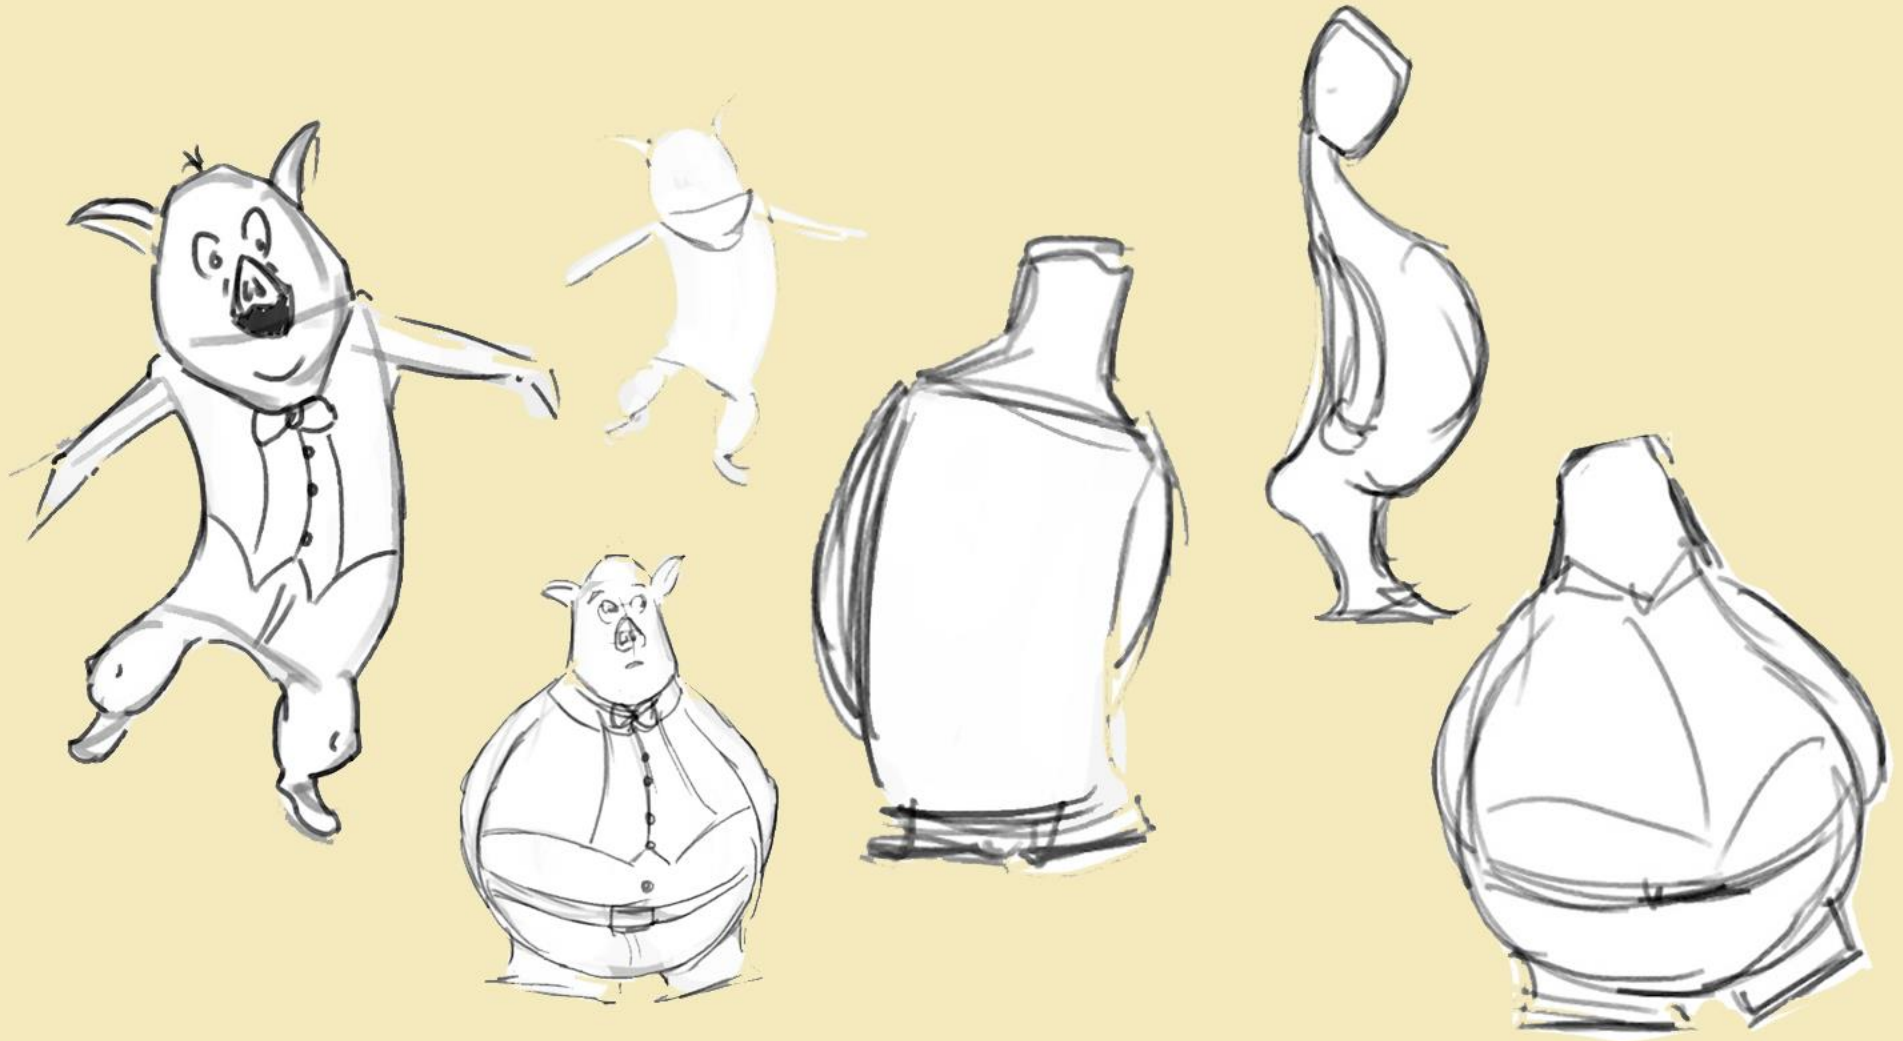

SUNDAY 7:30PM-11:00PM

23RD
OCTOBER

VIVA LAS
VEGAS

★ ★ ★ BRAND NEW SHOW ★ ★ ★

Welcome to
VEGAS

WITH MY RANDOM BRIEF SELECTION BEING A CARICATURE HIGHWIRING GIRAFFE THAT SAVES A CONTEMPORARY LAS VEGAS SHOW, I HAVE CREATED A STORY BASED ON GEOFFREY THE GIRAFFE AND HIS BEST FRIEND PICKLES AND HOW THEY BEAT GEOFFREY'S FEAR OF THE BIG CROWD. THE STORY ALSO FEATURES PERFORMANCES BY THE DOLPHINOS, WHO RUIN THE SHOW, LEADING TO GEOFFREY HAVING TO SAVE THE SHOW.

Initial Research

Geoffrey
Exploration

WITH THE CARICATURE INFLUENCE I HAD TO EXPLORE A LOT IN TERMS OF CREATING A STYLE. I HAD NEVER DONE ANYTHING LIKE BEFORE SO I FOUND IT QUITE DIFFICULT, BUT OVERALL, THE RESEARCH AND EXPLORATION OF STYLES AND IDEAS FINALLY DEVELOPED INTO A CHARACTER.

GEOFFREY GESTURES

Geoffrey

COLOUR KEY

EXPERIMENTING WITH
COLOUR HAS ALLOWED
FOR A GREATER LEVEL
OF CHARACTER TO BE
PRODUCED.

Geoffrey

GEOFFREY IS A FUN LOVING CHARACTER WHO LOVES TO PERFORM DESPITE HIS OVERWHELMING FEAR OF AUDIENCES. HE ORIGINATES FROM THE CIRCUS BUT IS STARTING TO MAKE HIS BIG APPEARANCE IN LAS VEGAS.

Pickles

COLOUR

Key

Pickles

PICKLES IS A CLOWN ORIGINALLY FROM THE CIRCUS. HE IS GEOFFREY'S BEST FRIEND AND WOULD DO ABSOLUTELY ANYTHING FOR HIM. HE LOVES PERFORMING IN FRONT OF CROWDS AND WOULD NEVER CHANGE HIS JOB FOR THE WORLD. HE IS FUN-LOVING AND BELIEVES IN CONSTANT KINDNESS.