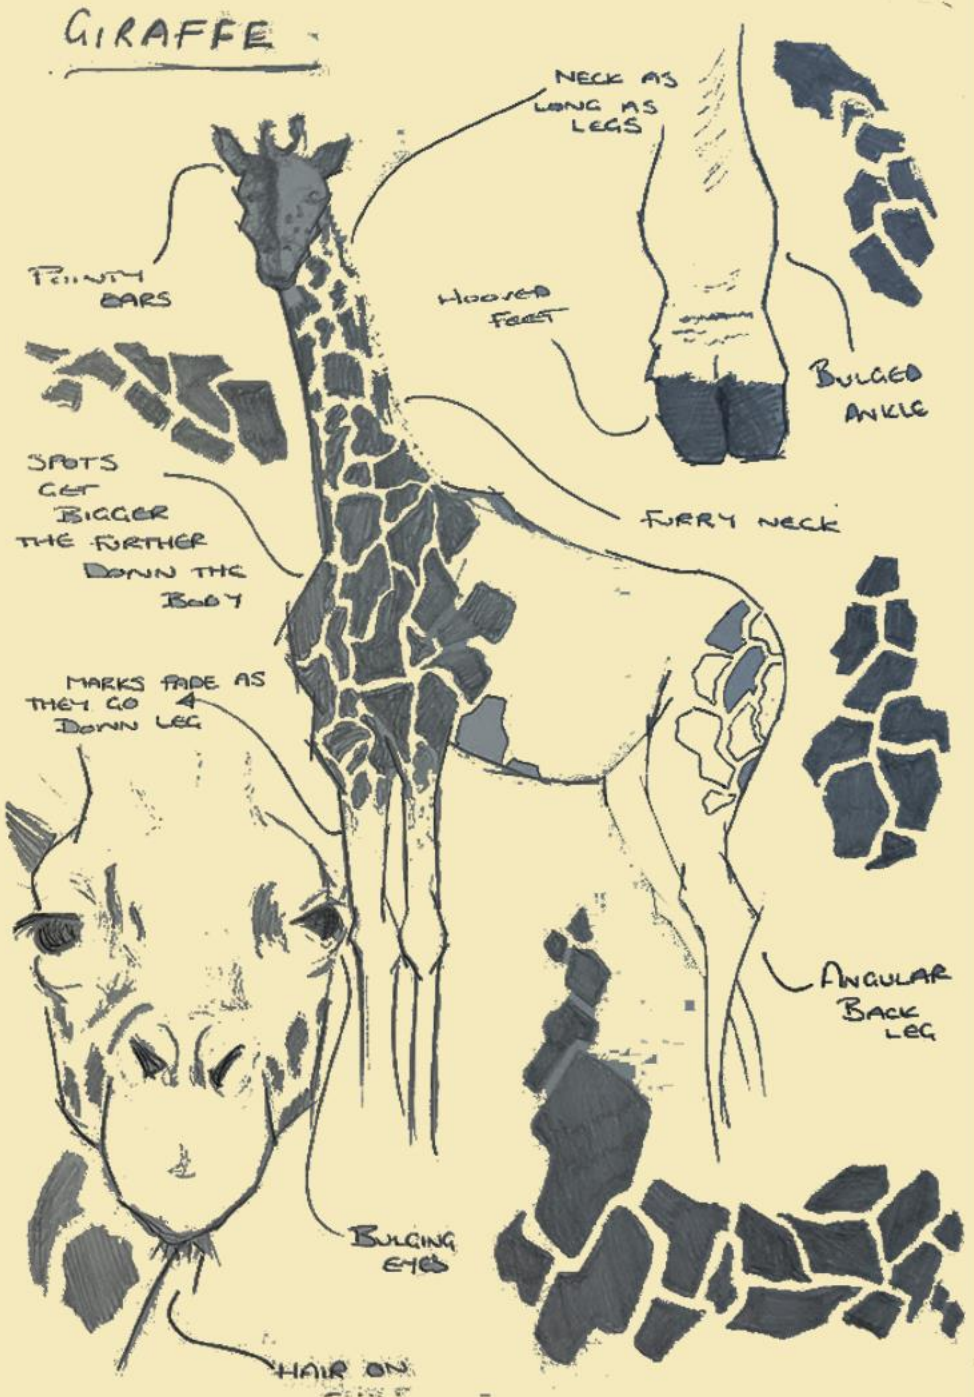

SUNDAY 7:30PM-11:00PM

23RD
OCTOBER

VIVA LAS
VEGAS

★ ★ ★ BRAND NEW SHOW ★ ★ ★

Welcome to
VEGAS

WITH MY RANDOM BRIEF SELECTION BEING A CARICATURE HIGHWIRING GIRAFFE THAT SAVES A CONTEMPORARY LAS VEGAS SHOW, I HAVE CREATED A STORY BASED ON GEOFFREY THE GIRAFFE AND HIS BEST FRIEND PICKLES AND HOW THEY BEAT GEOFFREY'S FEAR OF THE BIG CROWD. THE STORY ALSO FEATURES PERFORMANCES BY THE DOLPHINOS, WHO RUIN THE SHOW, LEADING TO GEOFFREY HAVING TO SAVE THE SHOW.

Initial Research

Geoffrey
Exploration

WITH THE CARICATURE INFLUENCE I HAD TO EXPLORE A LOT IN TERMS OF CREATING A STYLE. I HAD NEVER DONE ANYTHING LIKE BEFORE SO I FOUND IT QUITE DIFFICULT, BUT OVERALL, THE RESEARCH AND EXPLORATION OF STYLES AND IDEAS FINALLY DEVELOPED INTO A CHARACTER.

GEOFFREY GESTURES

Geoffrey

COLOUR KEY

EXPERIMENTING WITH
COLOUR HAS ALLOWED
FOR A GREATER LEVEL
OF CHARACTER TO BE
PRODUCED.

Geoffrey

GEOFFREY IS A FUN LOVING CHARACTER WHO LOVES TO PERFORM DESPITE HIS OVERWHELMING FEAR OF AUDIENCES. HE ORIGINATES FROM THE CIRCUS BUT IS STARTING TO MAKE HIS BIG APPEARANCE IN LAS VEGAS.