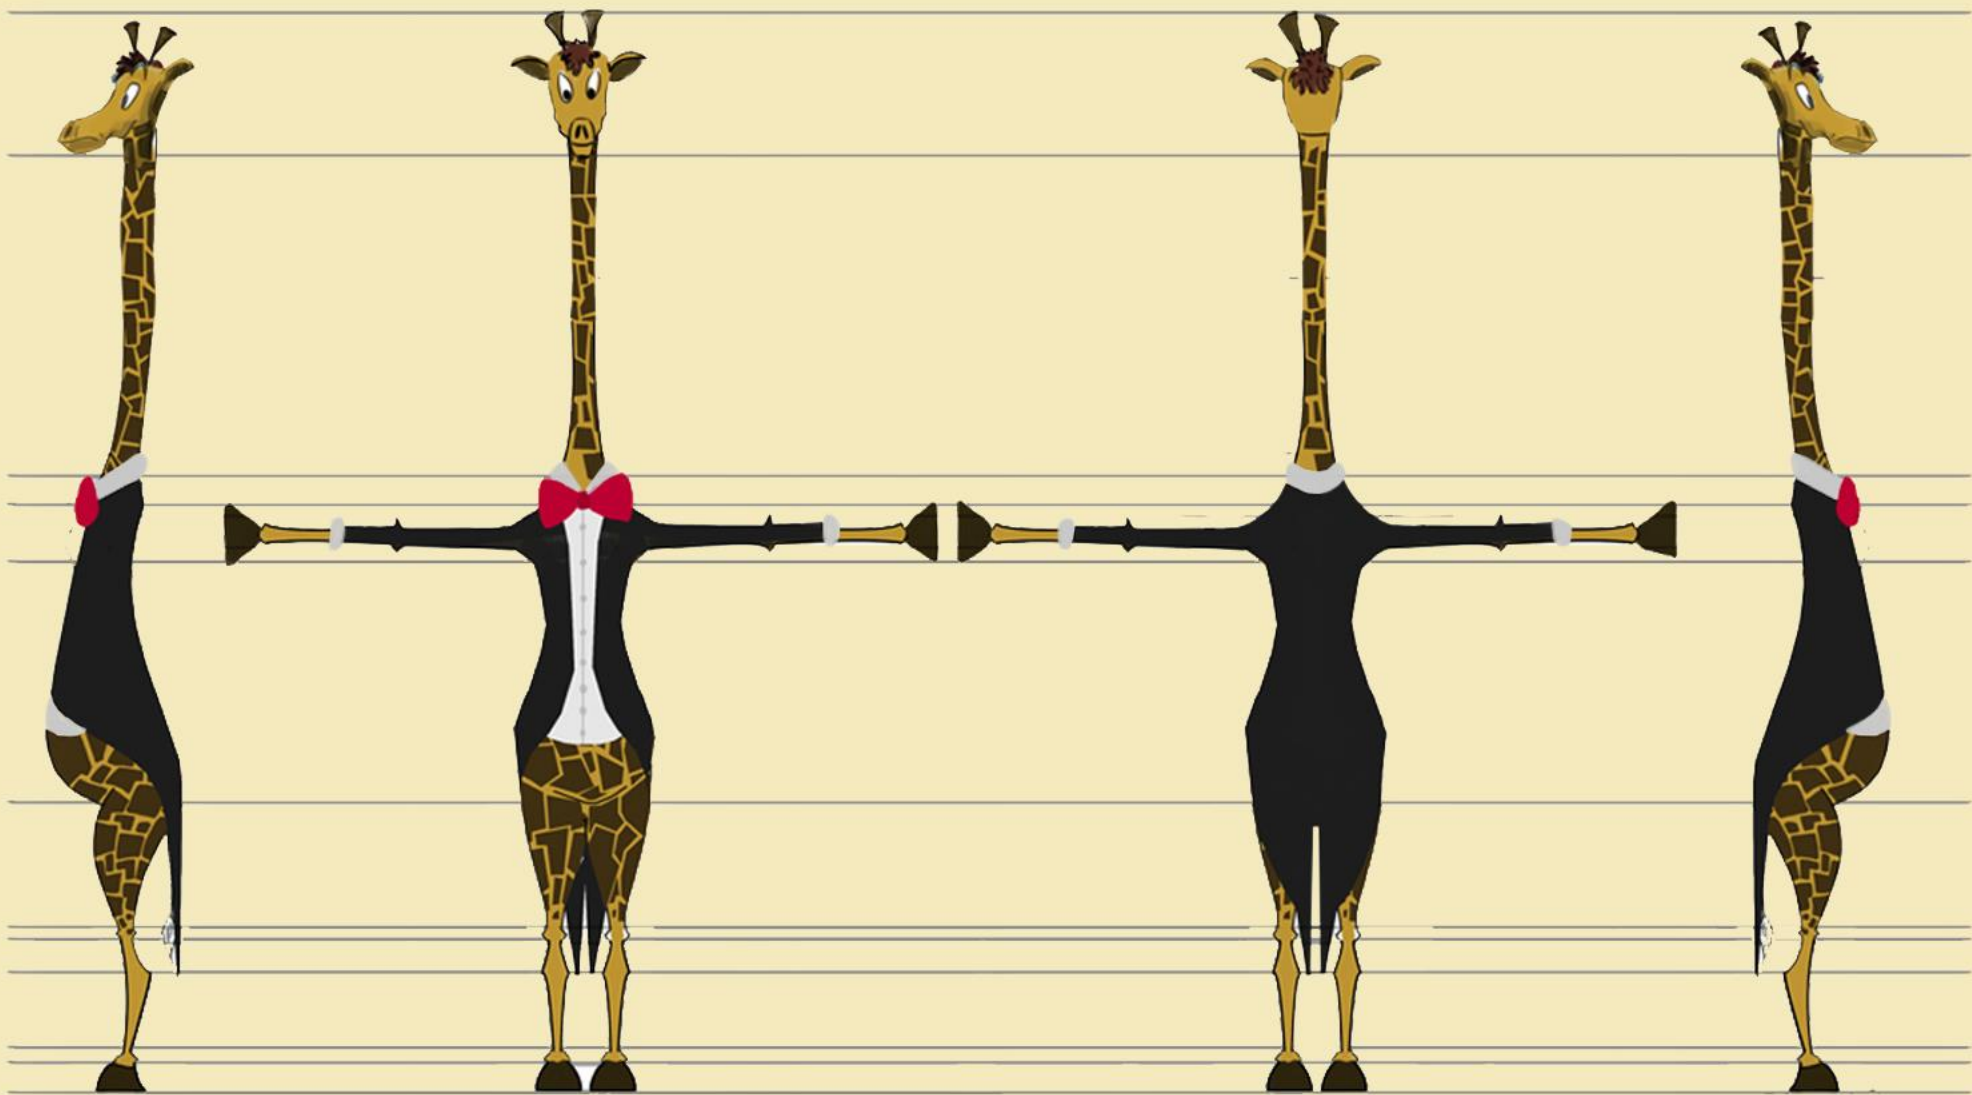

Geoffrey

URNAROUNDS