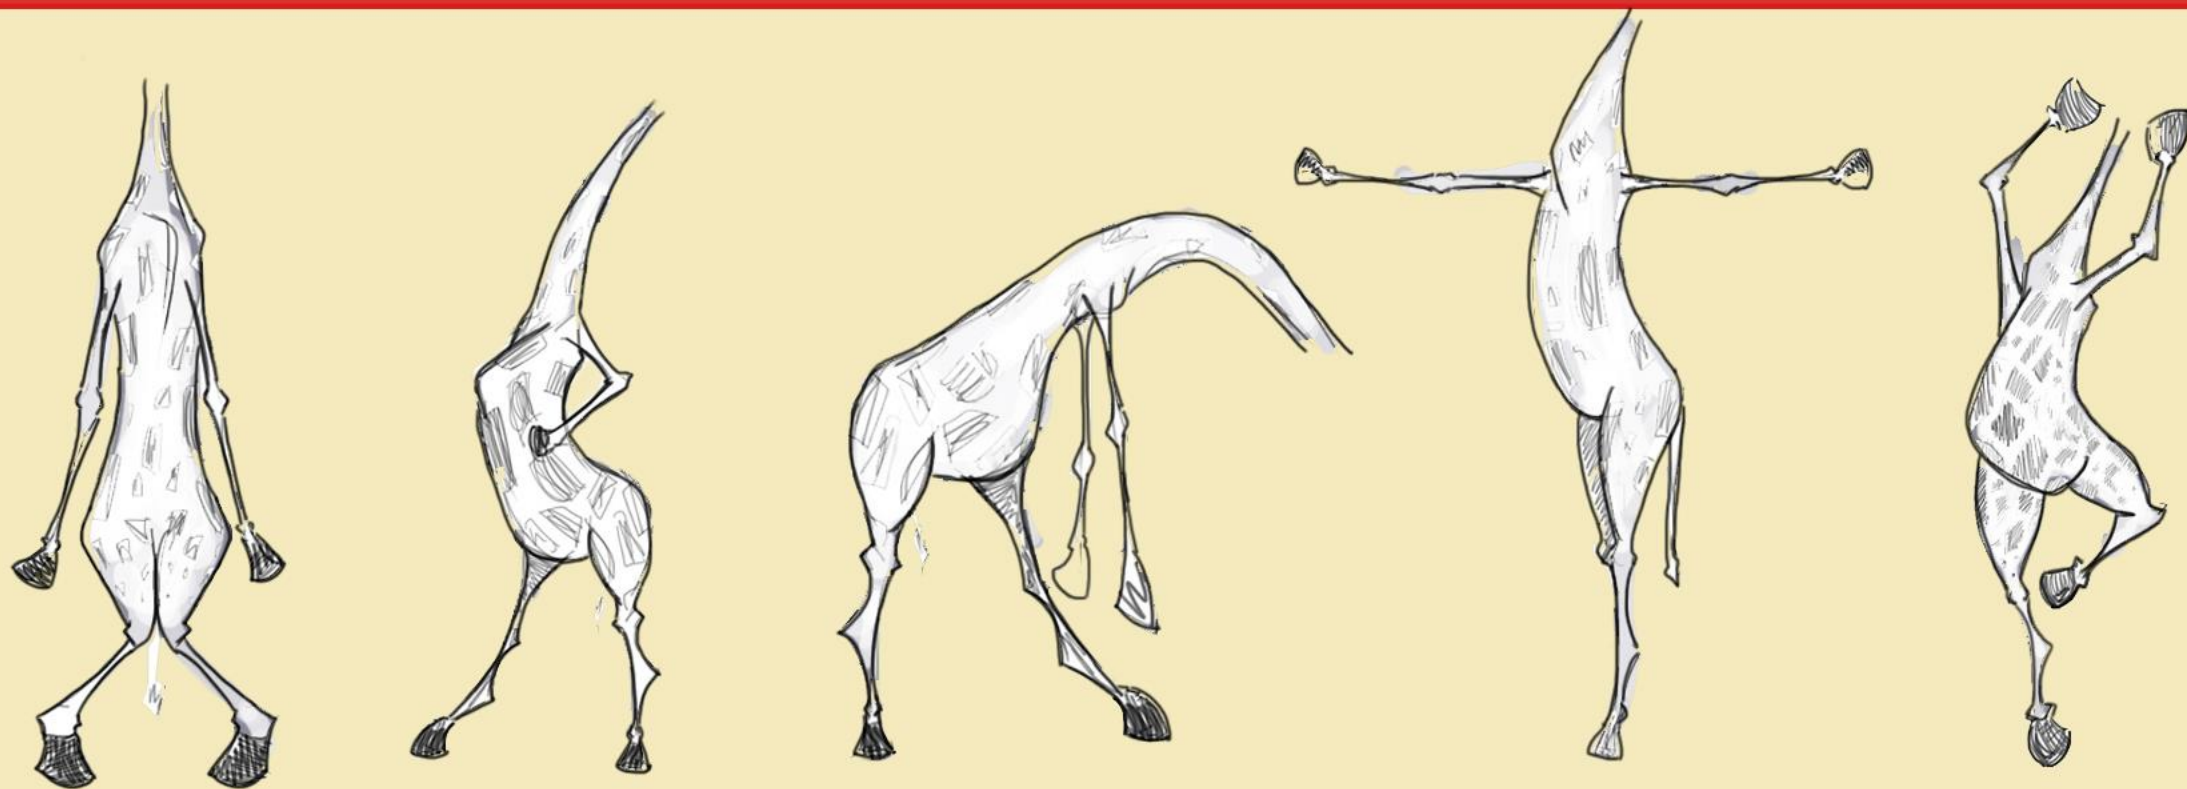

SUNDAY 7:30PM-11:00PM

23RD
OCTOBER

VIVA LAS
VEGAS

★ ★ ★ BRAND NEW SHOW ★ ★ ★

Welcome to
VEGAS

WITH MY RANDOM BRIEF SELECTION BEING A CARICATURE HIGHWIRING GIRAFFE THAT SAVES A CONTEMPORARY LAS VEGAS SHOW, I HAVE CREATED A STORY BASED ON GEOFFREY THE GIRAFFE AND HIS BEST FRIEND PICKLES AND HOW THEY BEAT GEOFFREY'S FEAR OF THE BIG CROWD. THE STORY ALSO FEATURES PERFORMANCES BY THE DOLPHINOS, WHO RUIN THE SHOW, LEADING TO GEOFFREY HAVING TO SAVE THE SHOW.

Initial Research

Geoffrey
Exploration

WITH THE CARICATURE INFLUENCE I HAD TO EXPLORE A LOT IN TERMS OF CREATING A STYLE. I HAD NEVER DONE ANYTHING LIKE BEFORE SO I FOUND IT QUITE DIFFICULT, BUT OVERALL, THE RESEARCH AND EXPLORATION OF STYLES AND IDEAS FINALLY DEVELOPED INTO A CHARACTER.

GEOFFREY GESTURES

Geoffrey

COLOUR KEY

EXPERIMENTING WITH
COLOUR HAS ALLOWED
FOR A GREATER LEVEL
OF CHARACTER TO BE
PRODUCED.

Geoffrey

GEOFFREY IS A FUN LOVING CHARACTER WHO LOVES TO PERFORM DESPITE HIS OVERWHELMING FEAR OF AUDIENCES. HE ORIGINATES FROM THE CIRCUS BUT IS STARTING TO MAKE HIS BIG APPEARANCE IN LAS VEGAS.