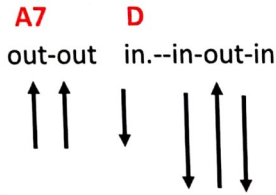

Strum and Picking Patterns for 'Time After Time'

These are the basic patterns that can be used throughout the song, with variations to go with the lyrics and melody

Strumming

Time After Time

(by Cyndi Lauper as played by Janene Millen)
Misc. Notes used in the Teaching Video

Picking

A7 **D** **A7** **D** **A7** **D** **A7** **D**

Lying in my bed I hear the clock tick, and think of you

Intro (Eva Cassidy style) Time After Time