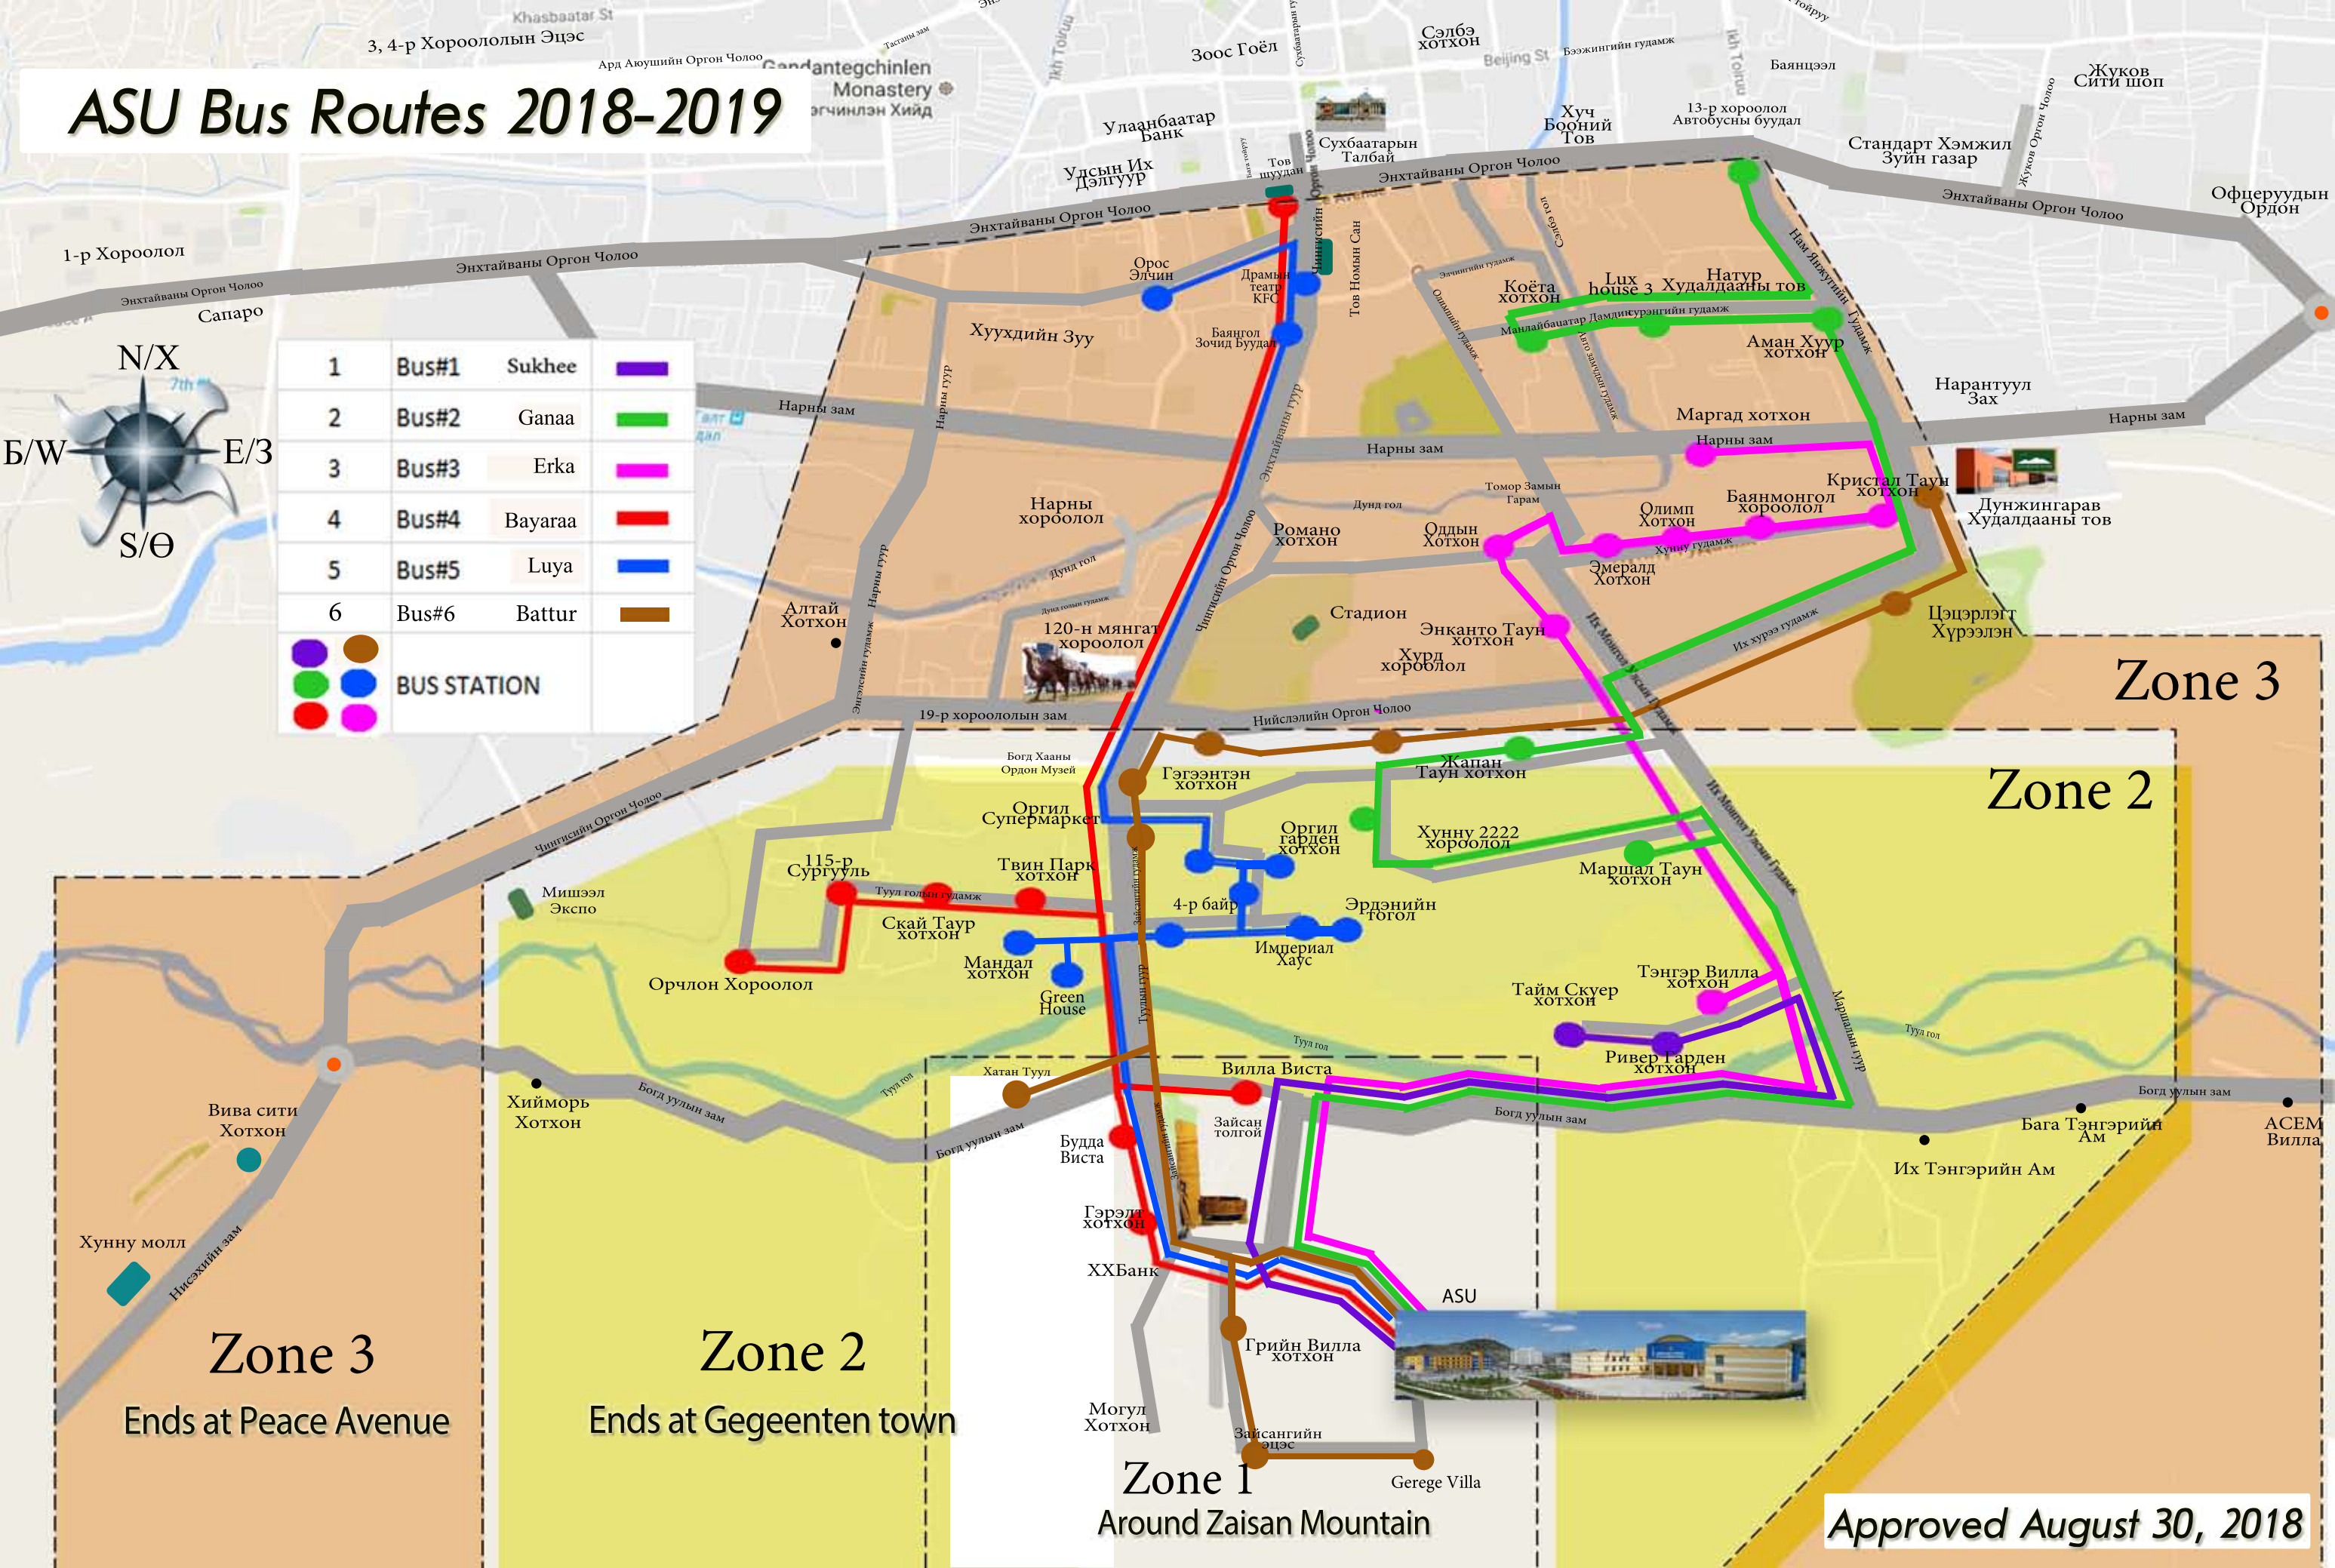

ASU Bus Routes 2018-2019

1	Bus#1	Sukhee	
2	Bus#2	Ganaa	
3	Bus#3	Erka	
4	Bus#4	Bayaraa	
5	Bus#5	Luya	
6	Bus#6	Battur	

		BUS STATION

Zone 3
Ends at Peace Avenue

Zone 2
Ends at Gegeenten town

Zone 1
Around Zaisan Mountain