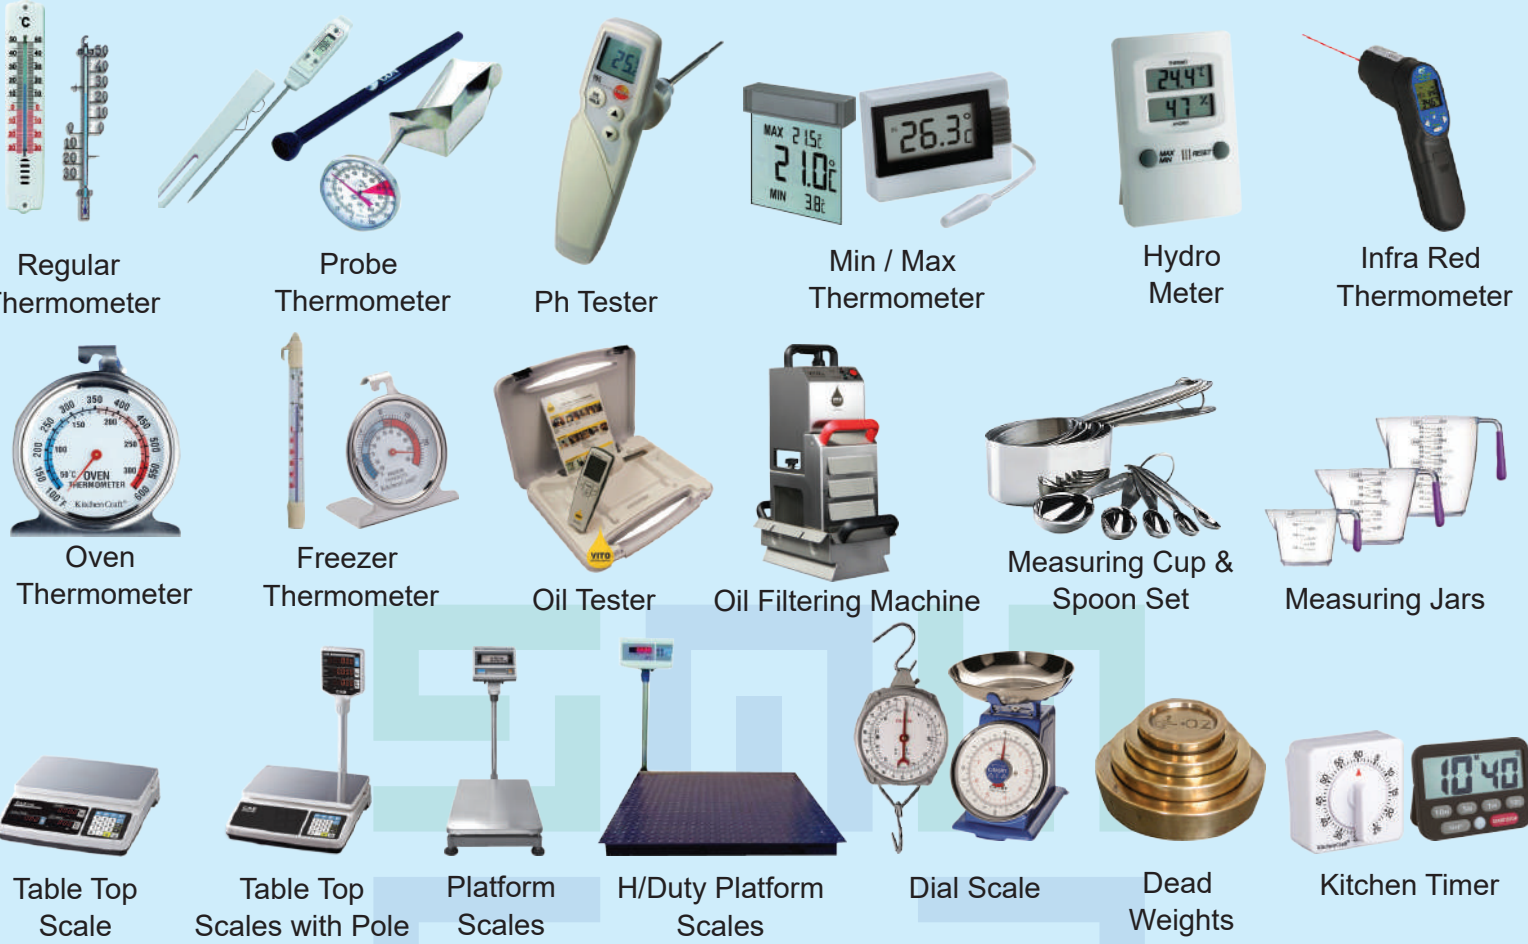

Measuring & Weighing Items قياس ووزنها البنود