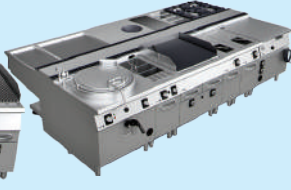

Full Cooking Line