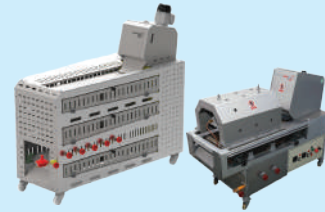

Bain Marie

S/S Pasta Cooker

Deep Fat Fryer Double Bowl

Deep Fat Fryer Single Bowl

Work Top With Drawers

3 Burner Indian Gas Range

Chinese Cooking Range

Stock Pot Stove

Tandoor (Charcoal / Gas)

Skewer

Chapati Machine (450, 850, 1700 per hour)

Dosa / Chapati Tawa

Chips Dump Scuttle

Table Top Fryer

Rumali Roti Tawa

Idli Steamer