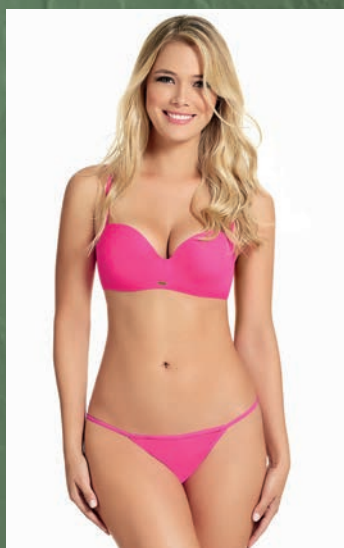

1. Brassier strapless / Ref. 11651 / Copa B: 32-34-36-38 • Copa con aro / Bolsillo con almohadilla removible / Cargadera multiuso / Nylon elastano • Strapless bra / Underwire cup / Pocket with removable pad / Multiway straps / Nylon elastane.

2. Brasilera / Ref. 21650 / Talla: S-M-L • Tipo T / Ajustable en cintura / Nylon elastano • T-string / Adjustable in waist / Nylon elastane.

3. Panty / Ref. 21670 / Talla: S-M-L • No se marca / Sin elástico en pierna / Nylon elastano • Panty / Invisible / Without elastic in leg / Nylon elastane.

● Perla (PP) ● Gris bruma (122) ● Sandía tropical (126) ● Negro (04)
NUEVO NUEVO