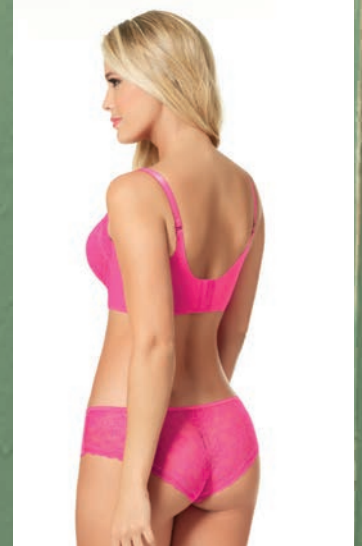

1. Brassier espalda ancha / Ref.11750 / Copa B: 34-36-38 / Copa con realce y aro / Copa interna en algodón / Bolsillo con almohadilla removible / Cargadera multiuso / Sisa con cubrimiento y espalda ancha sin elástico / Encaje, nylon elastano • Body-bra / Underwire push up cup / Internal cup in cotton / Pocket with removable pad / Multiway straps / Covered armhole and wide back without elastic / Lace, nylon elastane.
2. Panty / Ref.21750 / Talla: S-M-L / Encaje suave en posterior / Encaje, nylon elastano • Panty / Soft lace in back / Lace, nylon elastane.

- Gris bruma (122)   ● Sandia tropical (126)
    NUEVO   NUEVO
- Azul aguamarina (124)
    NUEVO