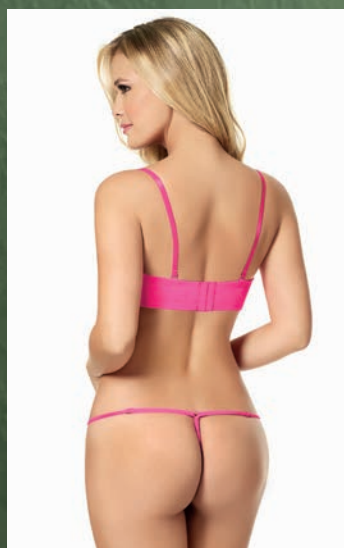

1. Brassier strapless / Ref. 11651 / Copa B: 32-34-36-38 • Copa con aro / Bolsillo con almohadilla removible / Cargadera multiuso / Nylon elastano • Strapless bra / Underwire cup / Pocket with removable pad / Multiway straps / Nylon elastane.

2. Brasilera / Ref. 21650 / Talla: S-M-L • Tipo T / Ajustable en cintura / Nylon elastano • T-string / Adjustable in waist / Nylon elastane.

3. Panty / Ref. 21670 / Talla: S-M-L • No se marca / Sin elástico en pierna / Nylon elastano • Panty / Invisible / Without elastic in leg / Nylon elastane.

● Perla (PP) ● Gris bruma (122) ● Sandía tropical (126) ● Negro (04)
NUEVO NUEVO