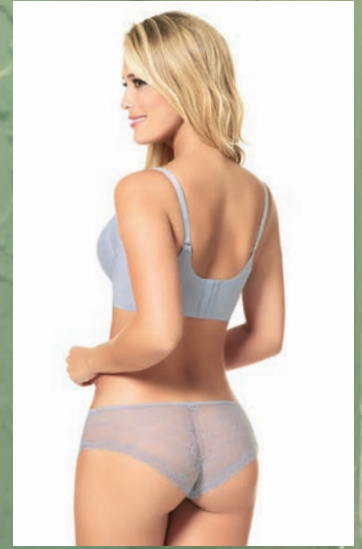

1. Brassier espalda ancha / Ref.11750 / Copa B: 34-36-38 / Copa con realce y aro / Copa interna en algodón / Bolsillo con almohadilla removible / Cargadera multiuso / Sisa con cubrimiento y espalda ancha sin elástico / Encaje, nylon elastano • Body-bra / Underwire push up cup / Internal cup in cotton / Pocket with removable pad / Multiway straps / Covered armhole and wide back without elastic / Lace, nylon elastane.
2. Panty / Ref.21750 / Talla: S-M-L / Encaje suave en posterior / Encaje, nylon elastano • Panty / Soft lace in back / Lace, nylon elastane.

- Gris bruma (122)   ● Sandia tropical (126)
    NUEVO   NUEVO
- Azul aguamarina (124)
    NUEVO