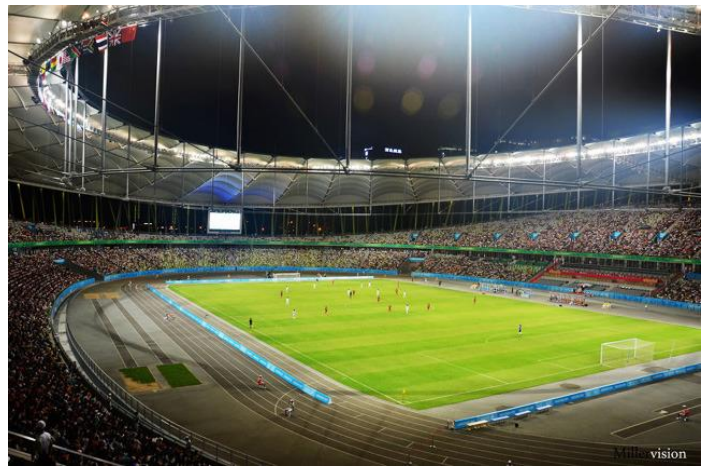

Record ID 567

Capacity 40,000

Built 2011

GE Image 2/03/2017

Co-ords [22.560820N, 113.876430E](#)

>>Verified? YES

SHIJIAZHUANG, HEBEI

HEBEI DISTRICT OLYMPIC SPORTS CENTER