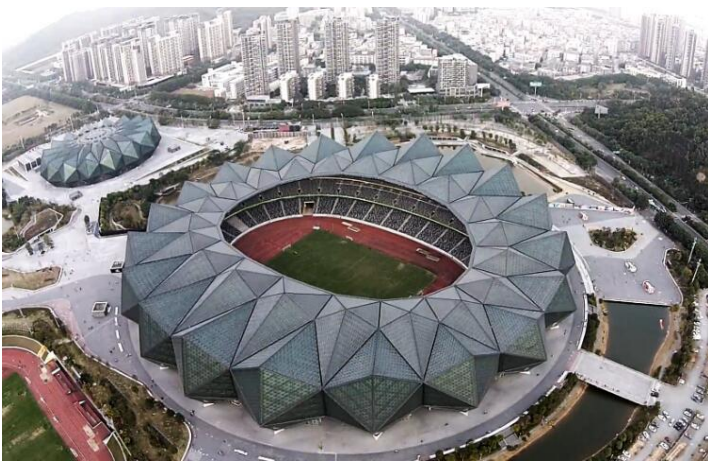

Record ID 617

Capacity 60,000

Built 2007

GE Image 11/06/2017

Co-ords [41.739167N, 123.457500E](#)

>>Verified? YES

SHENZHEN, GUANGDONG

SHENZHEN UNIVERSIADE SPORTS CENTRE STADIUM

Record ID 565

Capacity 60,000

Built 2011

GE Image 21/01/2017

Co-ords [22.697139N, 114.212194E](#)

>>Verified? YES

SHENZHEN, GUANGDONG

BAO'AN STADIUM