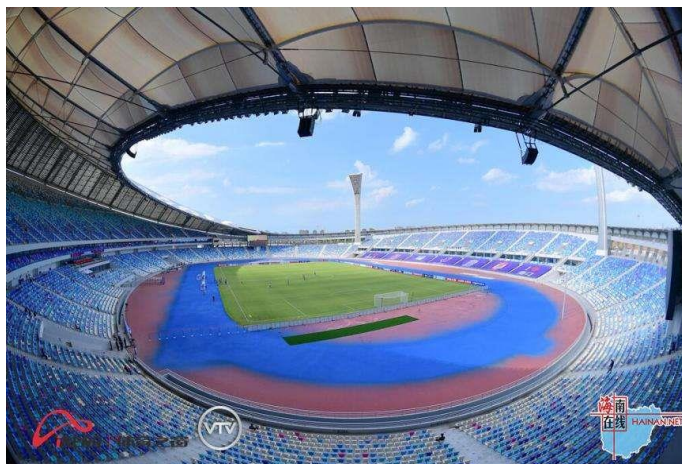

Record ID	1373		
Capacity	40,000		
Built	2018		
GE Image	3/06/2018		
Co-ords	20.028348N, 110.207657E	>>Verified?	YES