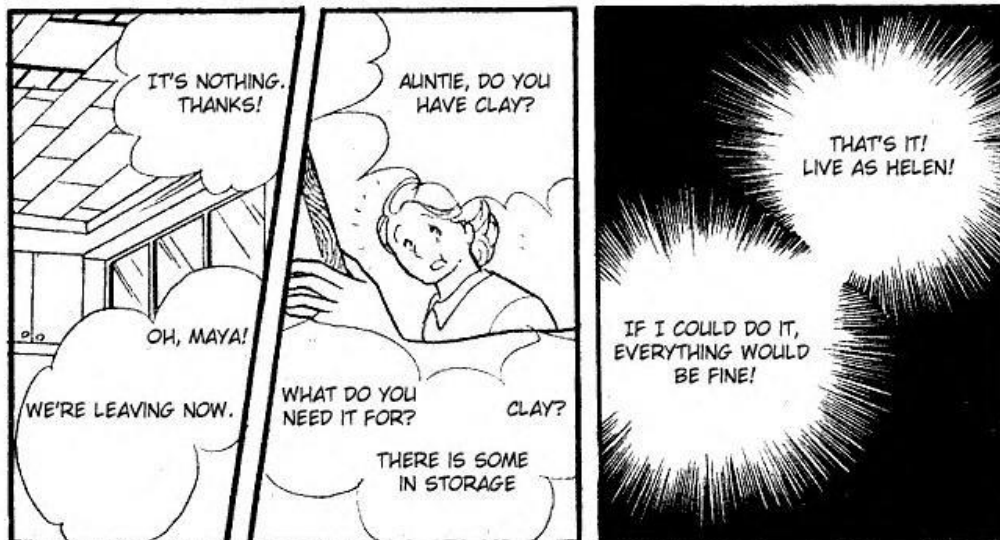

SHE SHOWS US AN INCREDIBLE ACTING

HOWEVER, SHE SURPRISES US. WE CAN'T TELL HER APART FROM THE OTHERS

IT IS TRUE THAT SHE ISN'T DEAF, BLIND OR MUTE...

WHAT YOU DID JUST NOW WAS THE SAME AS PICKING ON A BLIND PERSON

SO, GO HOME!

AYUMI IS A GENIUS!

HOW SCARY...

OH OF COURSE SINCE HER EYES CAN'T SEE IT

YES, AS IF SHE WAS BLIND...

WHAT IS WRONG WITH THAT APPLE? SHE REALLY STEPPED ON IT...

TWEET TWEET
TWEET