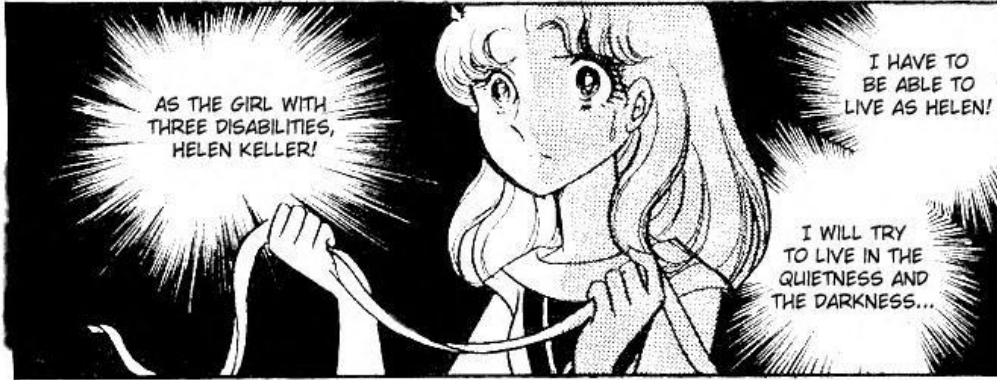

SHE SHOWS US AN INCREDIBLE ACTING

HOWEVER, SHE SURPRISES US. WE CAN'T TELL HER APART FROM THE OTHERS

IT IS TRUE THAT SHE ISN'T DEAF, BLIND OR MUTE...

WHAT YOU DID JUST NOW WAS THE SAME AS PICKING ON A BLIND PERSON

SO, GO HOME!

AYUMI IS A GENIUS!

HOW SCARY...

OH OF COURSE SINCE HER EYES CAN'T SEE IT

YES, AS IF SHE WAS BLIND...

WHAT IS WRONG WITH THAT APPLE? SHE REALLY STEPPED ON IT...

TWEET TWEET
TWEET