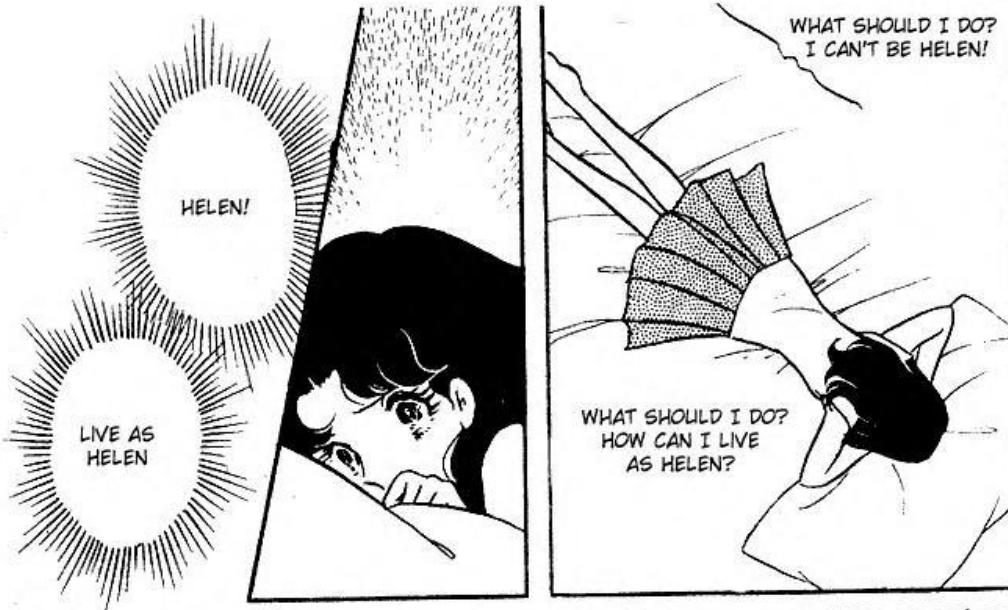

SHE SHOWS US AN INCREDIBLE ACTING

HOWEVER, SHE SURPRISES US. WE CAN'T TELL HER APART FROM THE OTHERS

IT IS TRUE THAT SHE ISN'T DEAF, BLIND OR MUTE...

WHAT YOU DID JUST NOW WAS THE SAME AS PICKING ON A BLIND PERSON

SO, GO HOME!

AYUMI IS A GENIUS!

HOW SCARY...

OH OF COURSE SINCE HER EYES CAN'T SEE IT

YES, AS IF SHE WAS BLIND...

WHAT IS WRONG WITH THAT APPLE? SHE REALLY STEPPED ON IT...

TWEET TWEET
TWEET