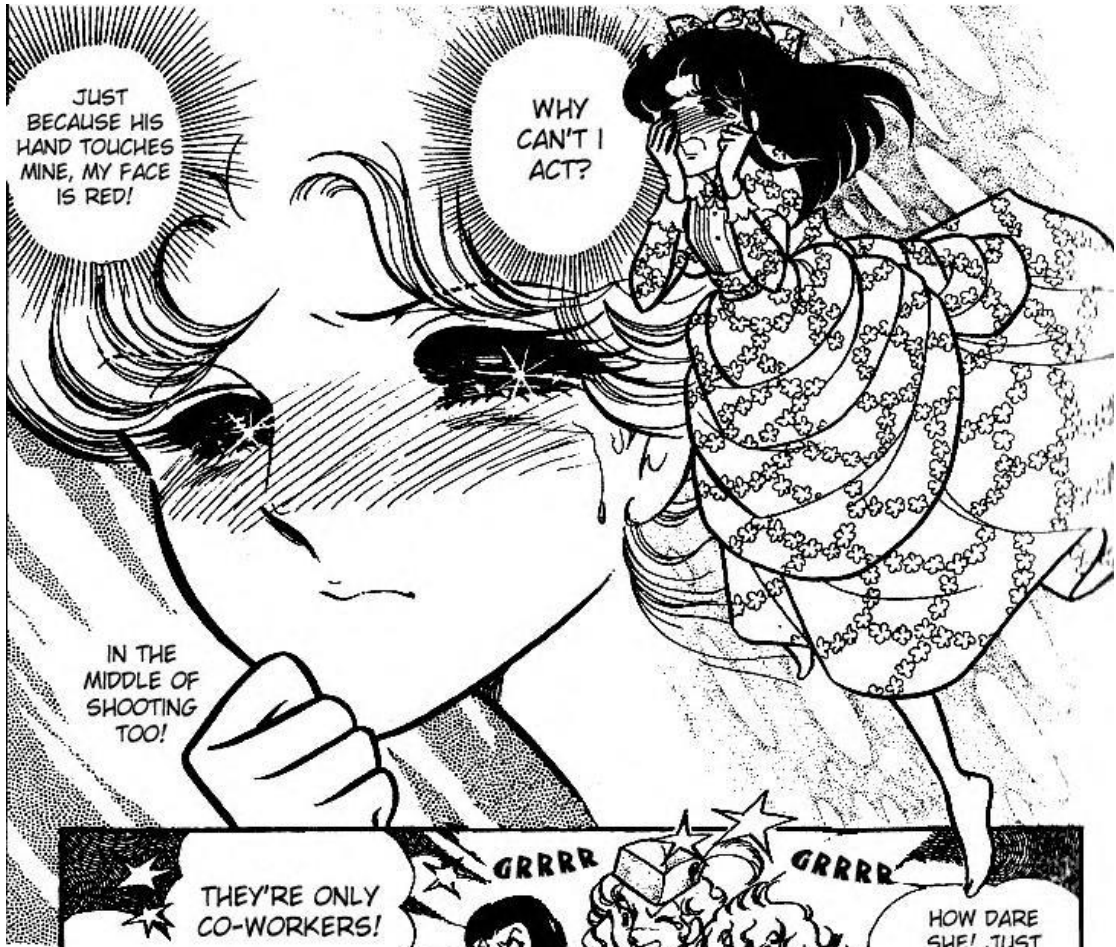

JUST BECAUSE HIS HAND TOUCHES MINE, MY FACE IS RED!

WHY CAN'T I ACT?

IN THE MIDDLE OF SHOOTING TOO!