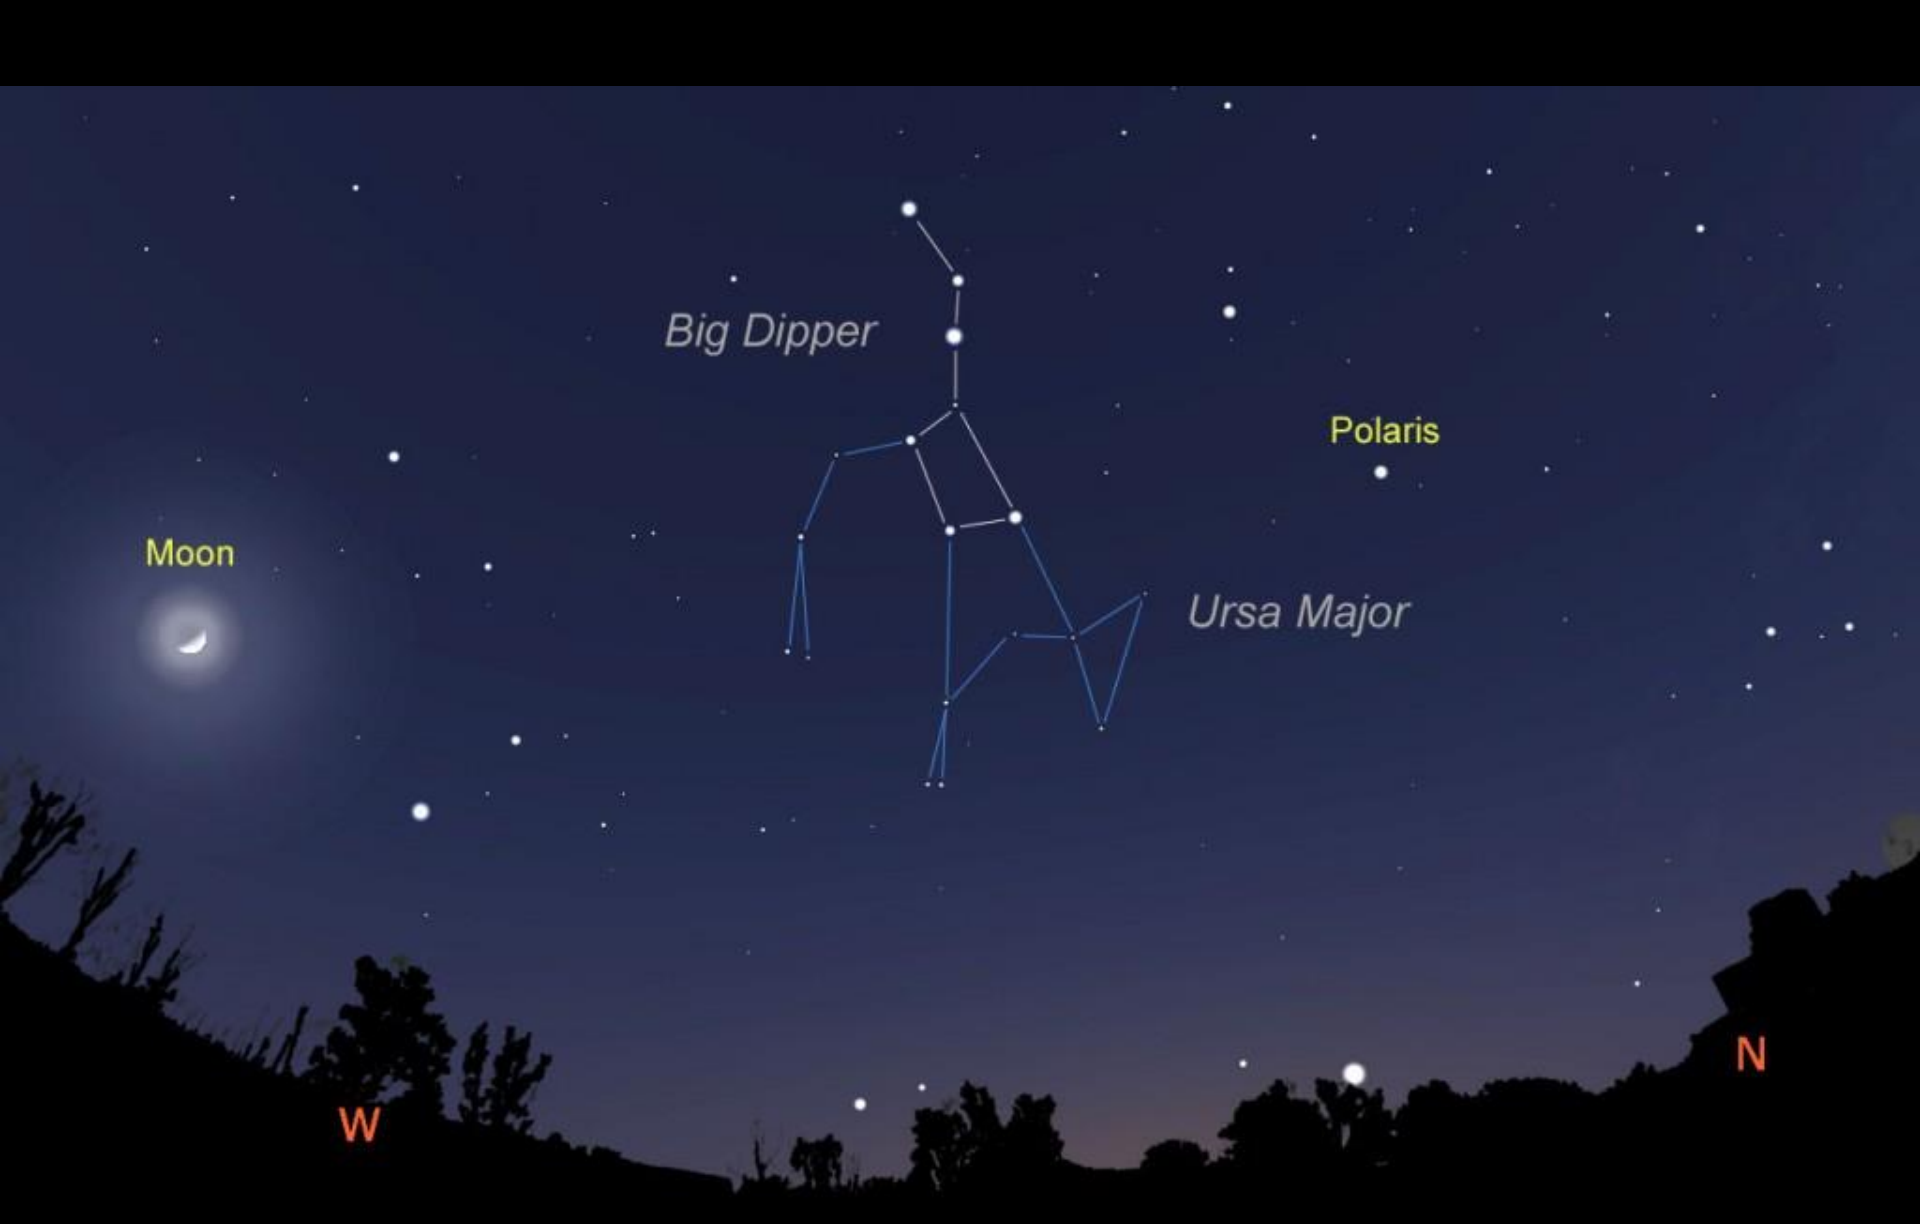

Ursa Major

Great Bear

Ursa Major

Great Bear

April

Big Dipper

Polaris

Ursa Major

Moon

W

N

*The Big Dipper is the Great Bear's butt.
Make a wish.*

M 101

*The Pinwheel
Galaxy*

M 51
The Whirlpool Galaxy

You can use the Big Dipper to find other constellations and stars.