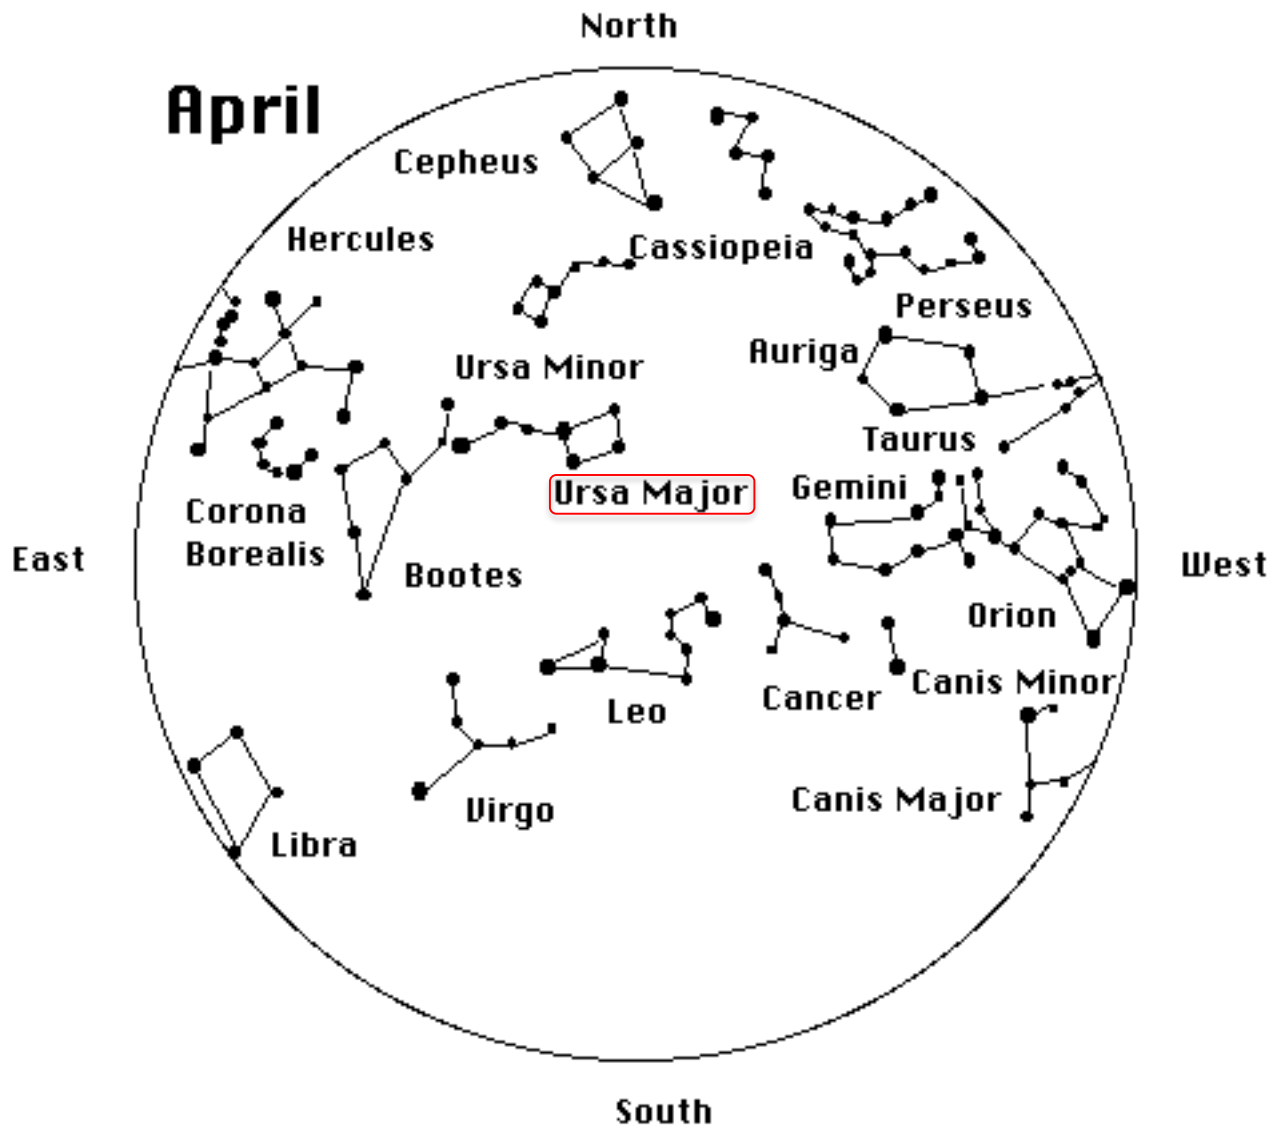

Ursa Major

Great Bear

Ursa Major

Great Bear

April

Big Dipper

Polaris

Ursa Major

Moon

W

N

*The Big Dipper is the Great Bear's butt.
Make a wish.*

M 101

*The Pinwheel
Galaxy*

M 51
The Whirlpool Galaxy

You can use the Big Dipper to find other constellations and stars.