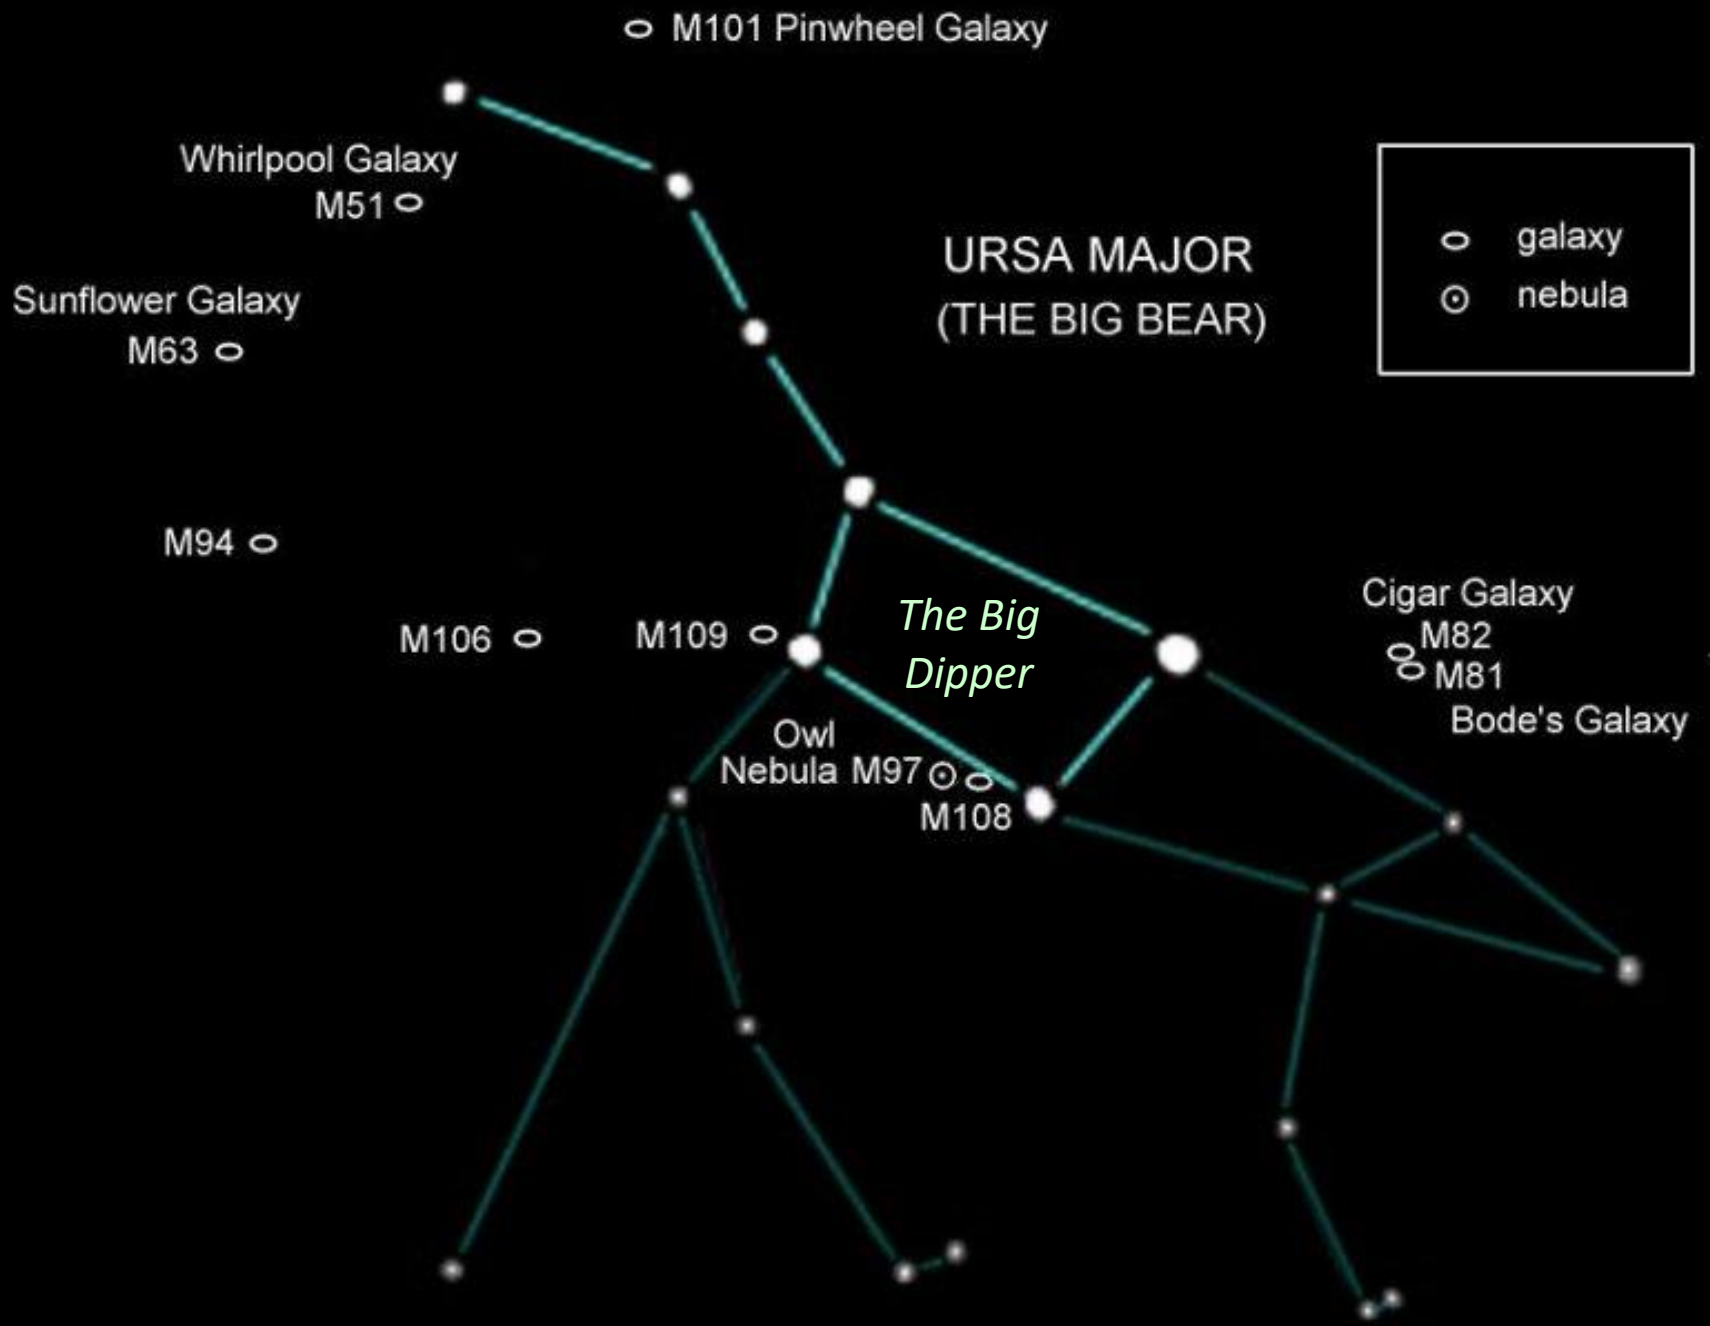

Ursa Major

Great Bear

Ursa Major

Great Bear

April

Big Dipper

Polaris

Ursa Major

Moon

W

N

*The Big Dipper is the Great Bear's butt.
Make a wish.*

M 101

*The Pinwheel
Galaxy*

M 51
The Whirlpool Galaxy

You can use the Big Dipper to find other constellations and stars.