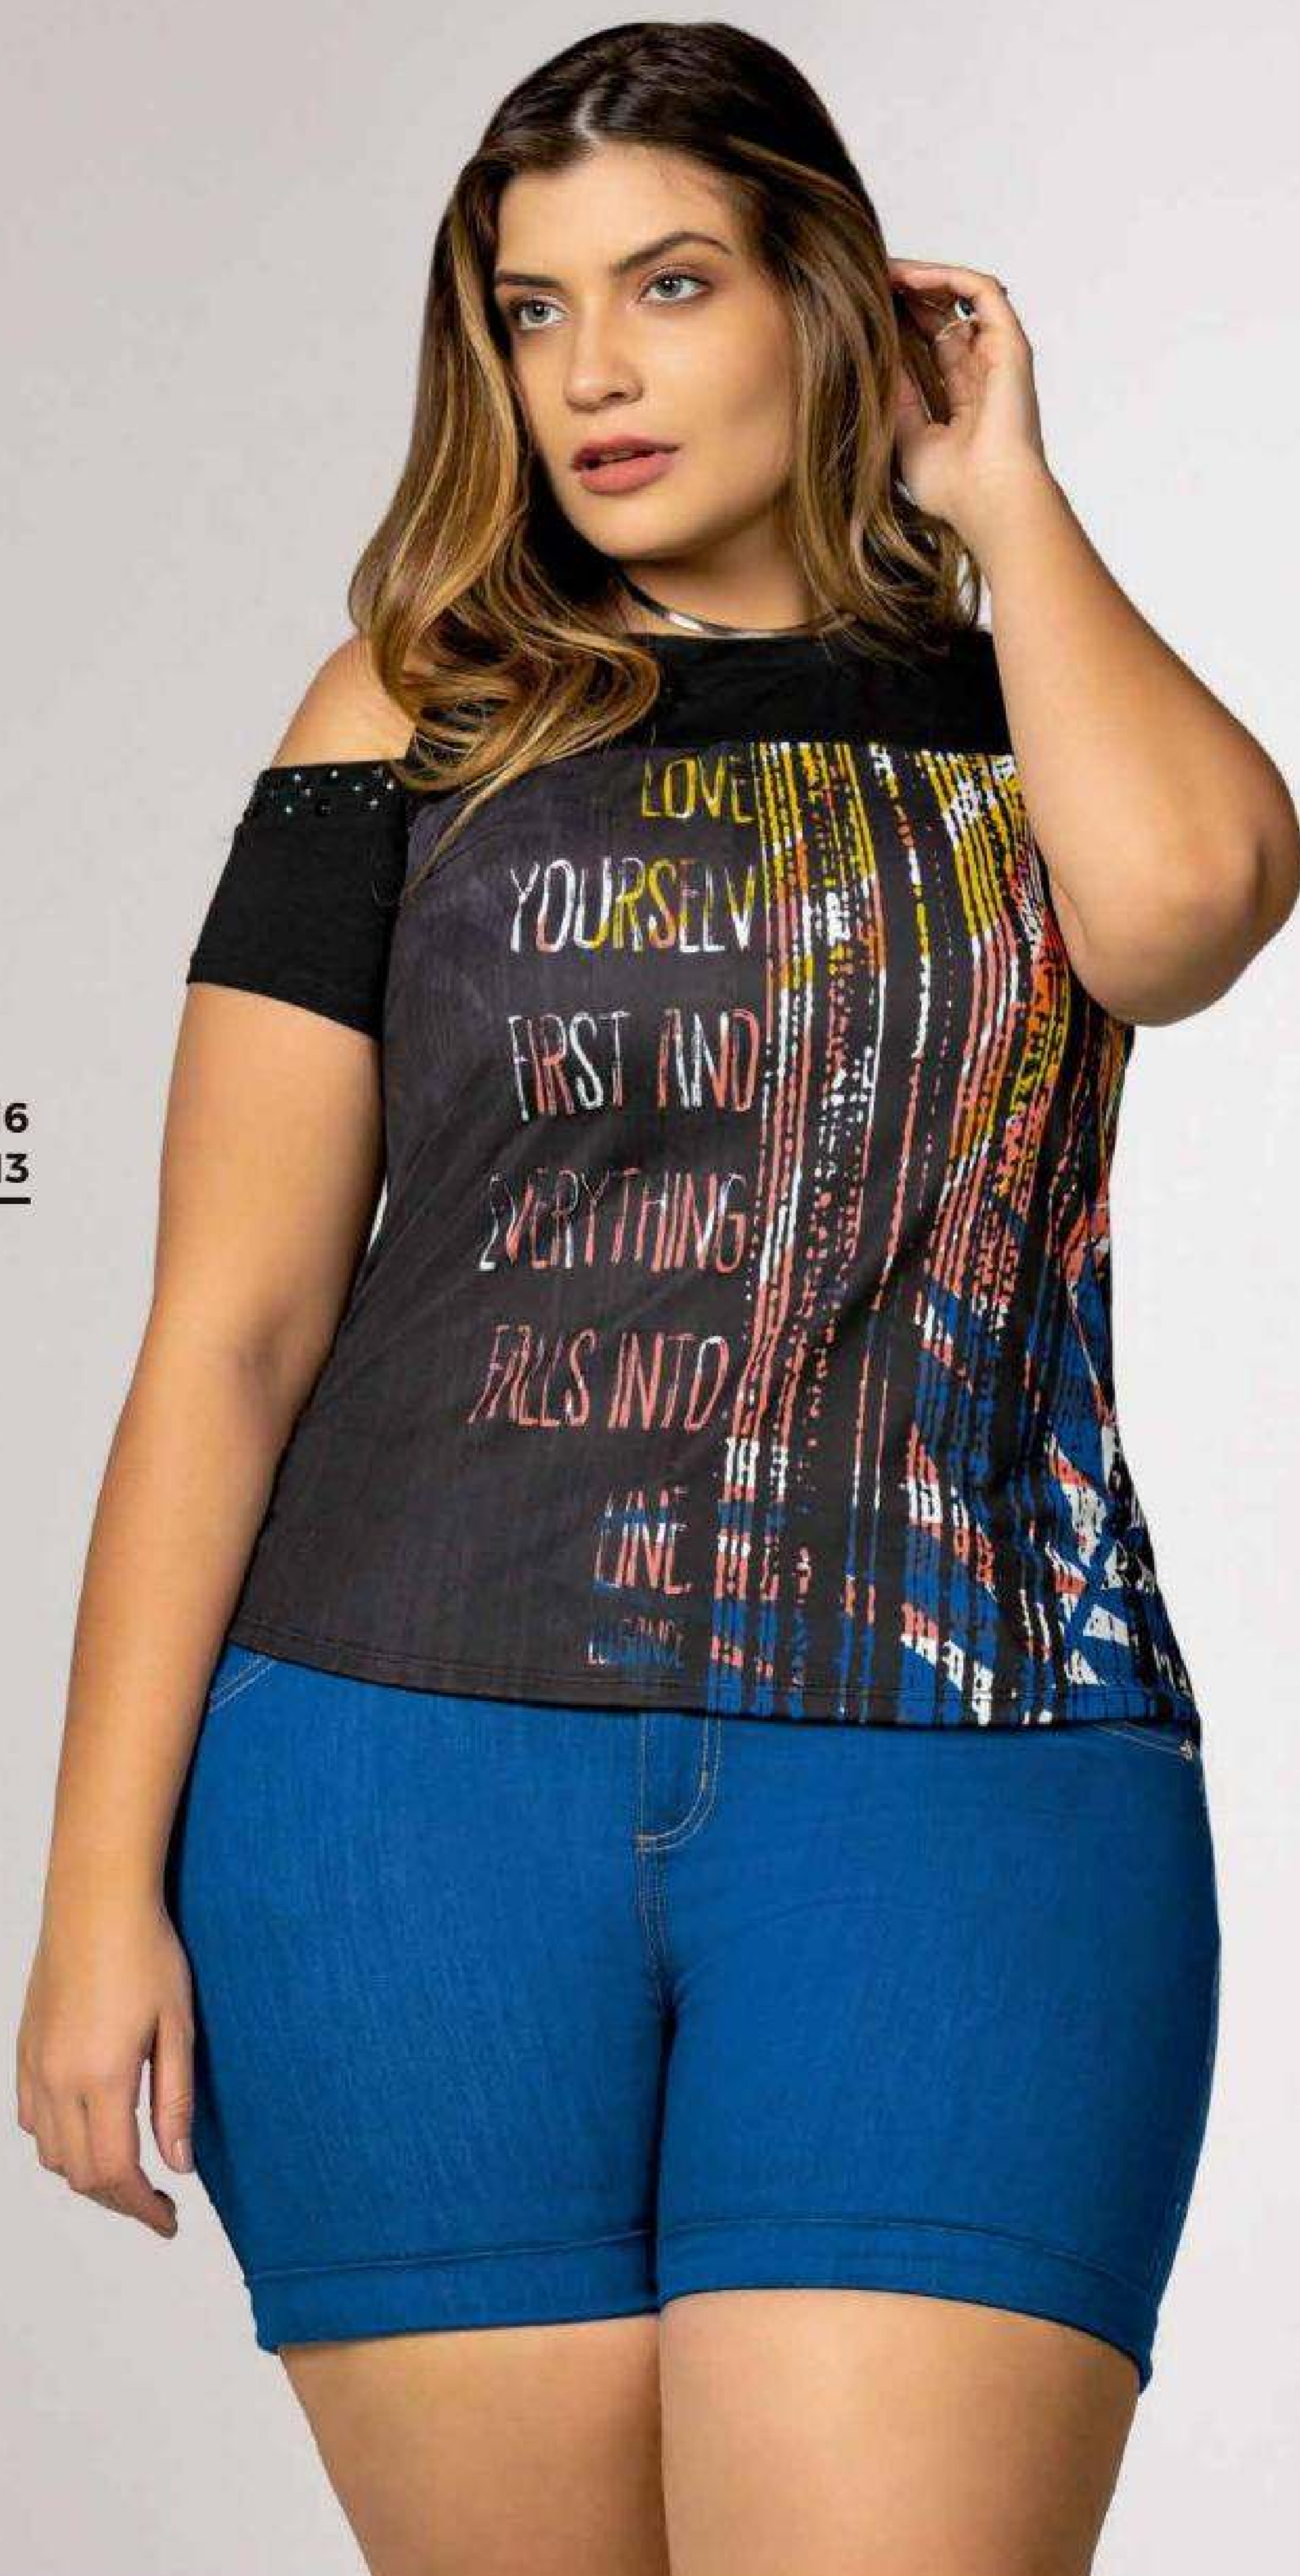

T-SHIRT 031616
SHORTS 171113