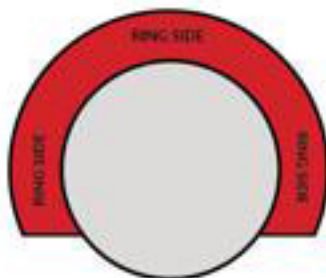

# SEATING CHART

-  = RING SIDE
-  = GRAND STAND
-  = SIDE VIEW
-  = REAR VIEW (restricted viewing)