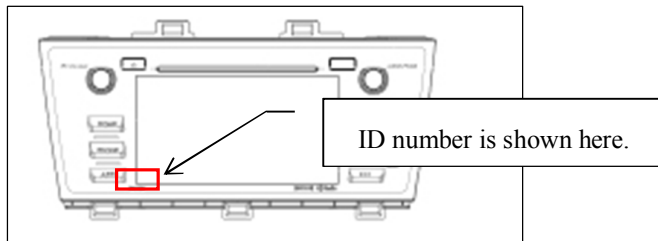

4-2 The following table shows the target part number ID, and the update software file name. The target part number head unit can be identified using the ID number on the face plate.

4-3-1 LEGACY / OUTBACK