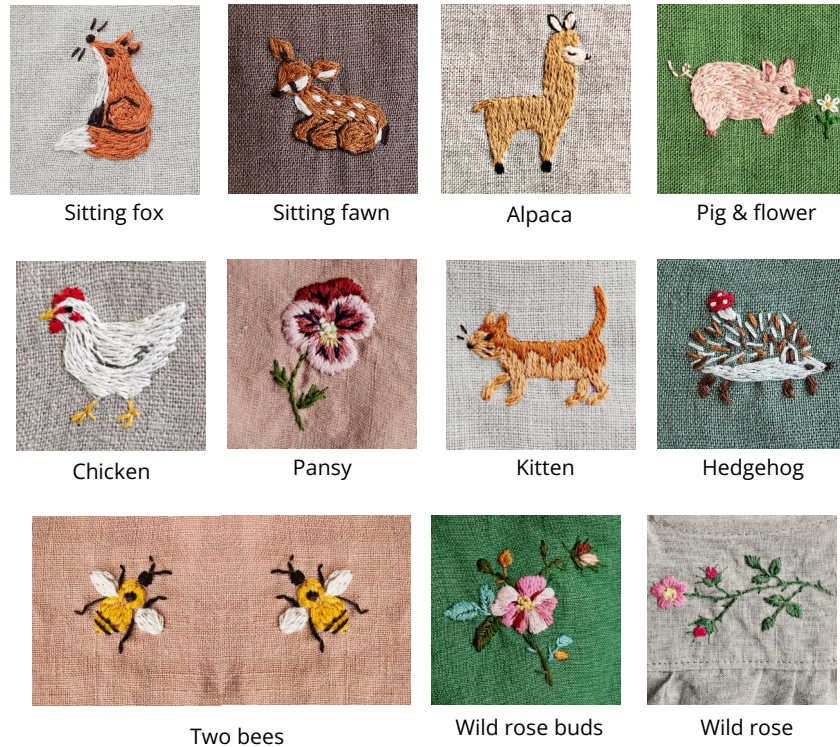

S  
Salmon

Embroideries

Sitting fox

Sitting fawn

Alpaca

Pig & flower

Baby rabbit

Chicken

Pansy

Kitten

Hedgehog

Rose bud

\*Available only with embroidery

BONNET

[BACK TO MENU](#)

Colours

Sizes

0-6 m, 6-12 m, 1-2 y, 2-4 y

\*Available only with embroidery

Embroideries