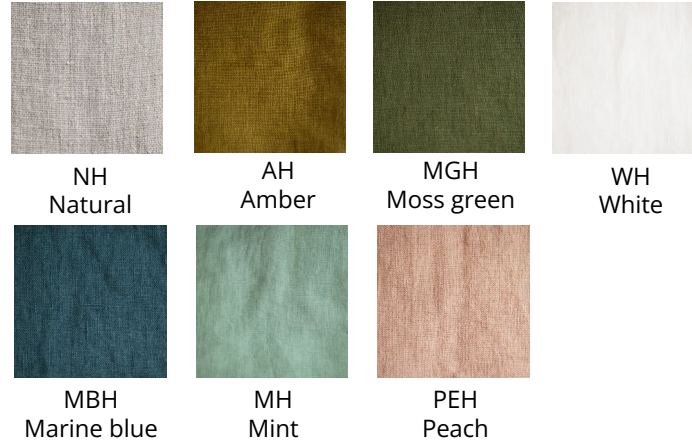

Colours (heavy weight linen)

Sizes

6-12 m, 1-2 y, 2-3 y, 3-4 y, 4-5 y, 5-6 y, 7-8 y