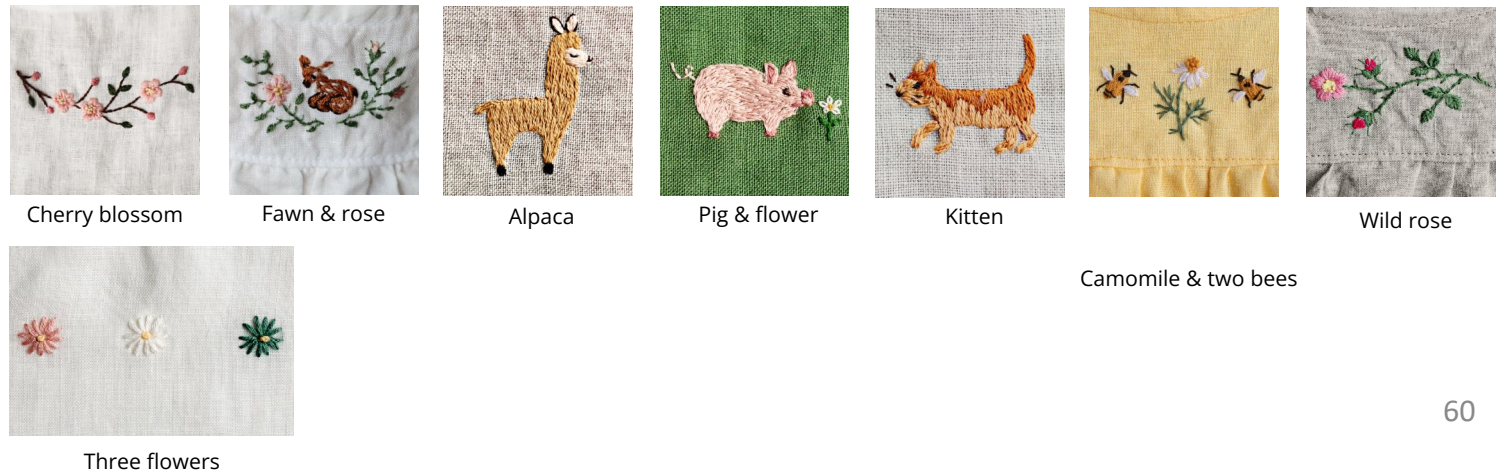

### Embroideries in the front

\*Matching ribbon in the back

PARACHUTE TUNIC (NEW)

[BACK TO MENU](#)

Colours

Sizes

6-12 m, 1-2 y, 2-3 y, 3-4 y, 4-5 y, 5-6 y, 7-8 y

Embroideries in the front