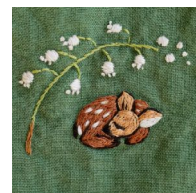

Fawn & lily of the valley