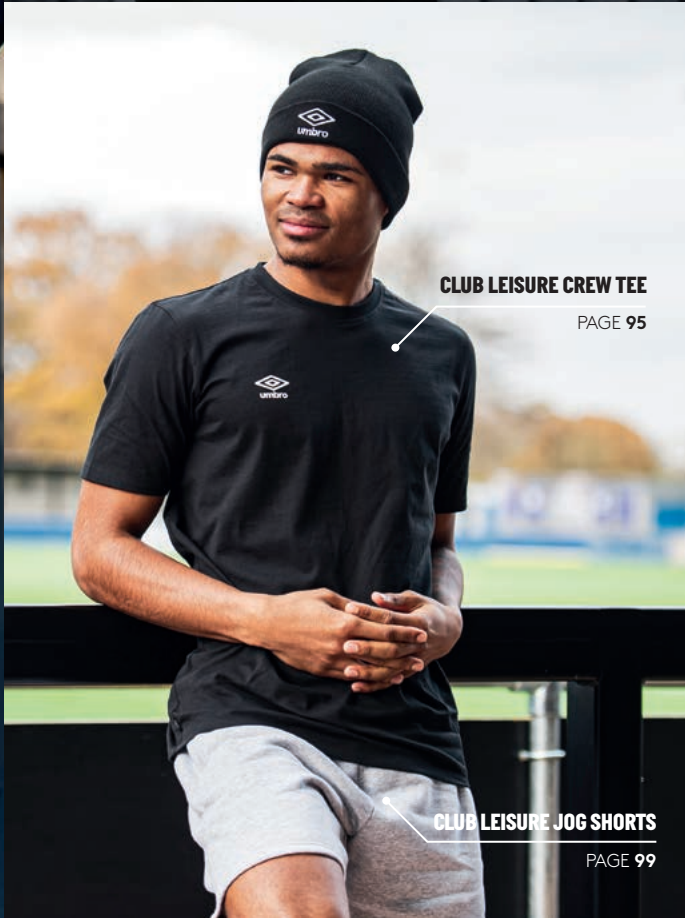

CLUB LEISURE CREW TEE

PAGE 95

CLUB LEISURE JOG SHORTS

PAGE 99