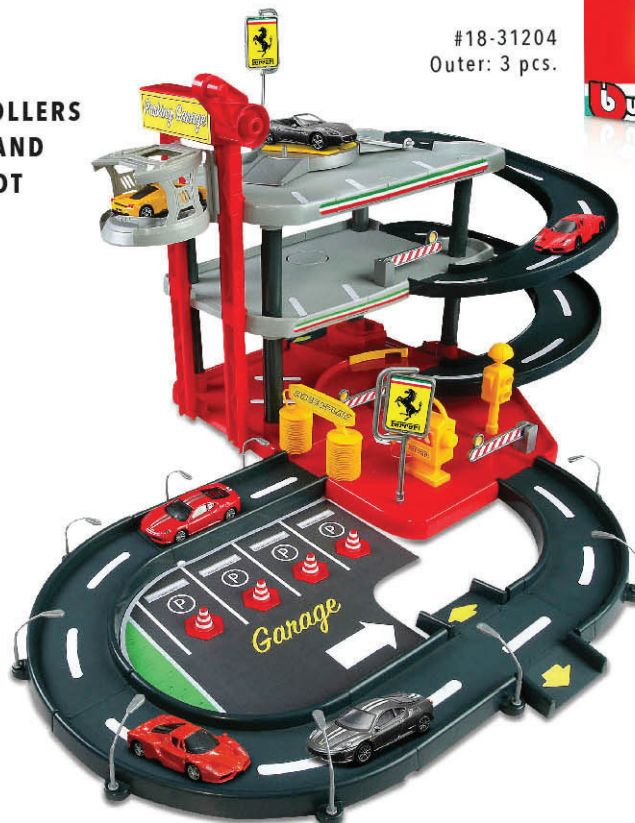

## PARKING GARAGE

- 2 FERRARI DIE-CAST VEHICLES IN 1/43 SCALE INCLUDED
- CAR ELEVATOR
- VEHICLE LIFT
- MOVEABLE CAR WASH
- ROTATING CAR WASH ROLLERS
- 1 GAS PUMP, 4 CONES AND CARDSTOCK PARKING LOT

#18-31204  
Outer: 3 pcs.