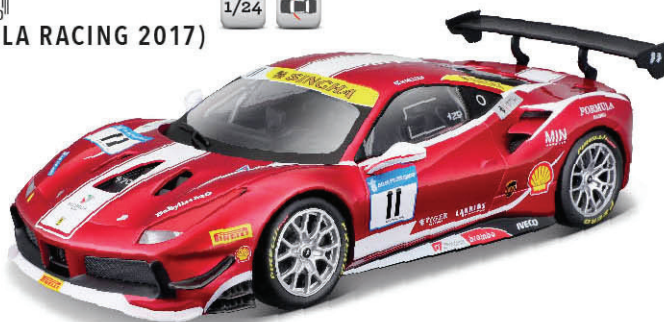

#18-26308

488 CHALLENGE (FORMULA RACING 2017)