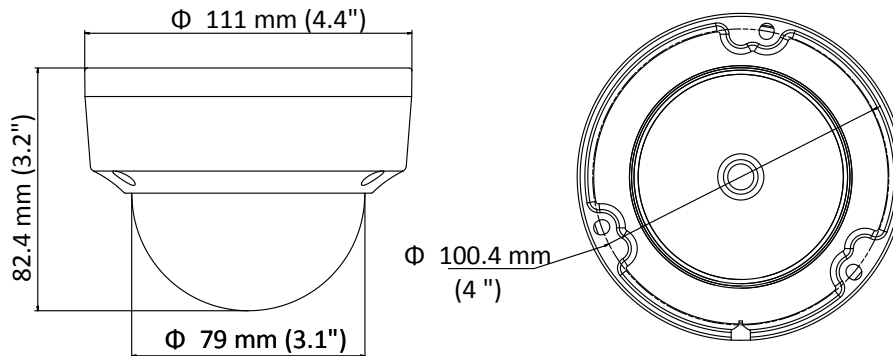

Available Models

DS-2CD1121-I

Dimension

Accessory

Distributed by

HIKVISION®

Headquarters

No.555 Qianmo Road, Binjiang District,
Hangzhou 310051, China
T +86-571-8807-5998
overseasbusiness@hikvision.com

Hikvision USA
T +1-909-895-0400
sales.usa@hikvision.com

Hikvision Europe
T +31-23-55-42-770
info.eu@hikvision.com

Hikvision Middle East
T +971-4-8816086
salesme@hikvision.com

Hikvision Russia
T +7-495-669-67-99
saleru@hikvision.com

Hikvision India
T +91-22-28469900
sales@pramahikvision.com

Hikvision Italy
T +39-0438-6902
info.it@hikvision.com

Hikvision France
T +33(0)1-85-330-450
info.fr@hikvision.com

Hikvision Spain
T +34-91-737-16-55
info.es@hikvision.com

Hikvision Poland
T +48-22-460-01-50
poland@hikvision.com

Hikvision UK
T +01628-902140
support.uk@hikvision.com

Hikvision Singapore
T +65-6684-4718
sg@hikvision.com

Hikvision Oceania
T +61-2-8599-4233
salesau@hikvision.com

Hikvision Canada
T +1-909-895-0400
sales.usa@hikvision.com

Hikvision Korea
T +82-31-731-8841
sales.korea@hikvision.com

Hikvision Brazil
T +55 11 3318-0050
Latam.support@hikvision.com

Hikvision Africa
T +27 (10) 0351172
sale.africa@hikvision.com

Hikvision Hong Kong
T +852-2151-1761