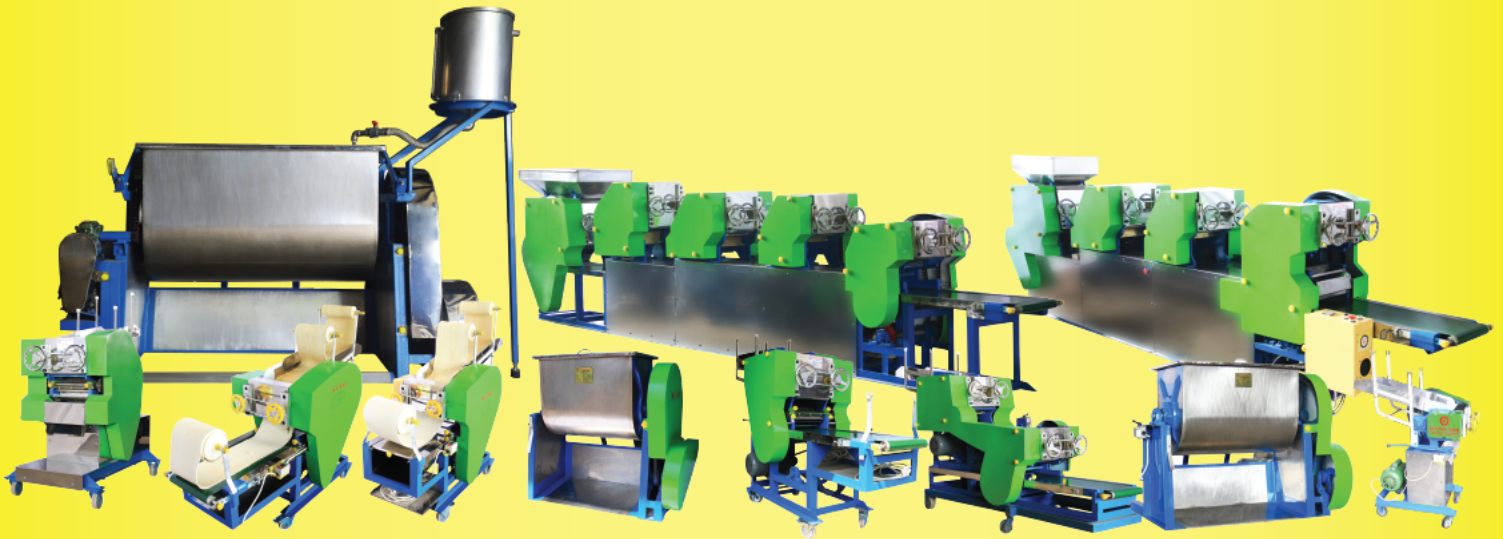

MADE IN INDONESIA, KUALITAS DUNIA

Office Address

BAYORAN TEKNIK

Made In Indonesia, Kualitas Dunia

Head Office :

Jalan Panjang Kampung Baru No.42-42A,
Jakarta Barat 11560
Telp : 021-5321737 / 021-5351106
Fax : 021-5328376
Email : bayoran.teknik42@gmail.com

Jakarta Showroom:

Jalan Raya Kebayoran Lama No.1,
Jakarta Selatan 12220
Telp : 021-72780788 / 021- 27517811
Fax : 021-27517806
Email : marketing@mesinmie.co.id

Gudang Surabaya :

Jl. Bawean pergudangan meiko abadi 5
No. 05A, buduran-sidoarjo
Telp : 031-99010005

Factory :

Jalan Raya Iskandar Muda No.8,
Kedaung Baru, Neglasari, Tangerang 15128
Telp : 021-5590082
Fax : 021-5590109

Rek BCA :
248-300-9208
BUDIMAN

Rek BCA :
248-280-6571
Liw Bung Ngo BDN Bayoran Teknik

Rek Mandiri :
101-00-0621025-4
Liw Bung Ngo

WEBSITE

www.bayoranteknik.co.id
www.bayoranteknik.com

@bayoranteknik

Bayoran Teknik

Bayoran Teknik

@Mesin_Mie