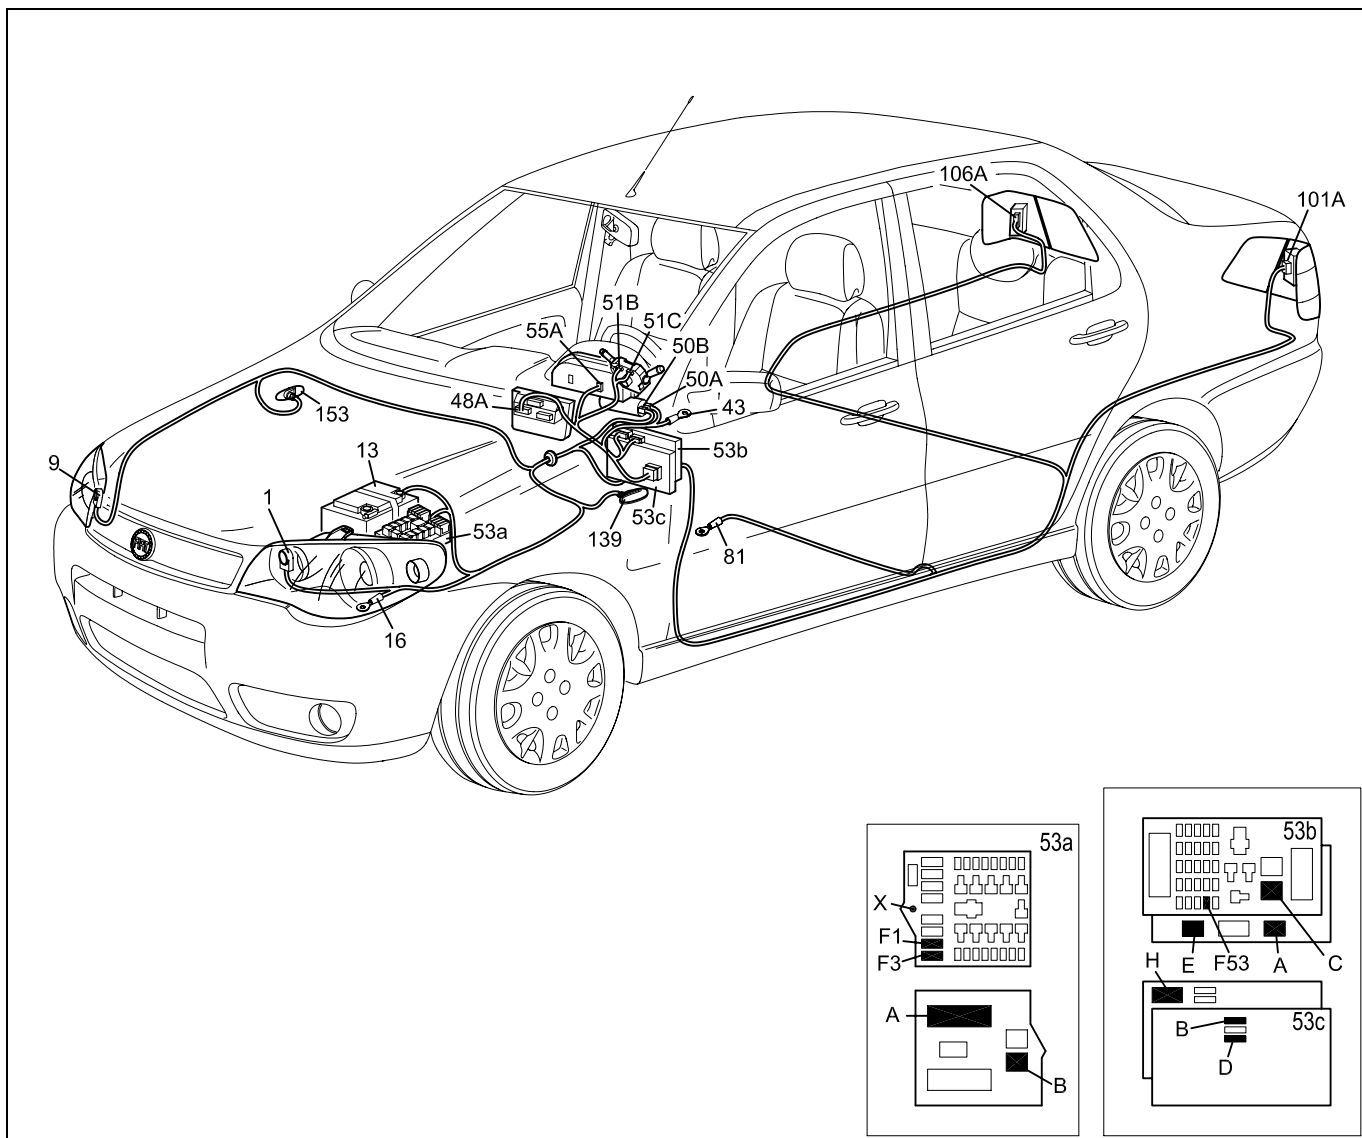

### Front and rear foglights

ALB-06-FRNEB-C

**Front and rear foglights**

Component key

- 2 Left foglight
- 10 Right foglight
- 13 Battery
- 16 Front left earth
- 43 Left dashboard earth
- 48 Switch control unit
- 50 Ignition switch
- 53a Engine compartment branching unit
- 53b Branching unit under dashboard
- 53c "Body Computer" control unit
- 55 Instrument panel
- 81 Central rear earth
- 101 Rear left headlight unit
- 106 Rear right headlight unit