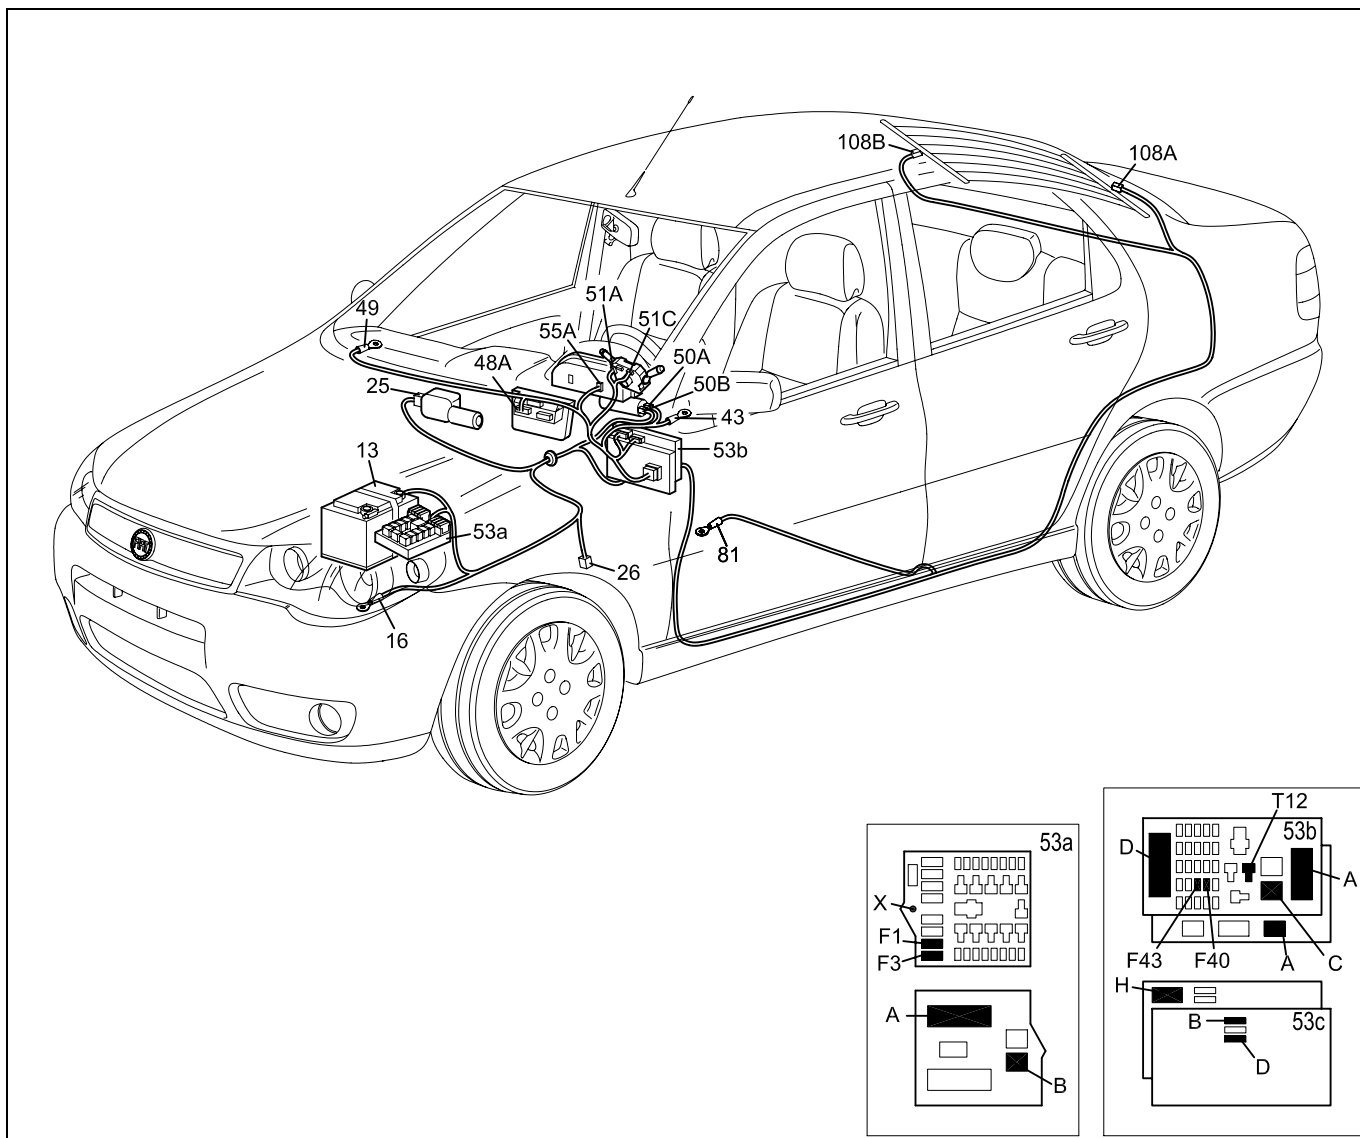

ALB-06-TERLU-C

Windscreen wiper/washer - rear heated window

Component key

- 13 Battery
- 16 Front left earth
- 25 Windscreen wiper motor
- 26 Windscreen/rearscreen wiper electric pump
- 43 Left dashboard earth
- 48 Switch control unit
- 49 Right dashboard earth
- 50 Ignition switch
- 51 Driving switch
- 53a Engine compartment branching unit
- 53b Branching unit under dashboard
- 53c "Body Computer" control unit
- 81 Central rear earth
- 108 Heated rear window