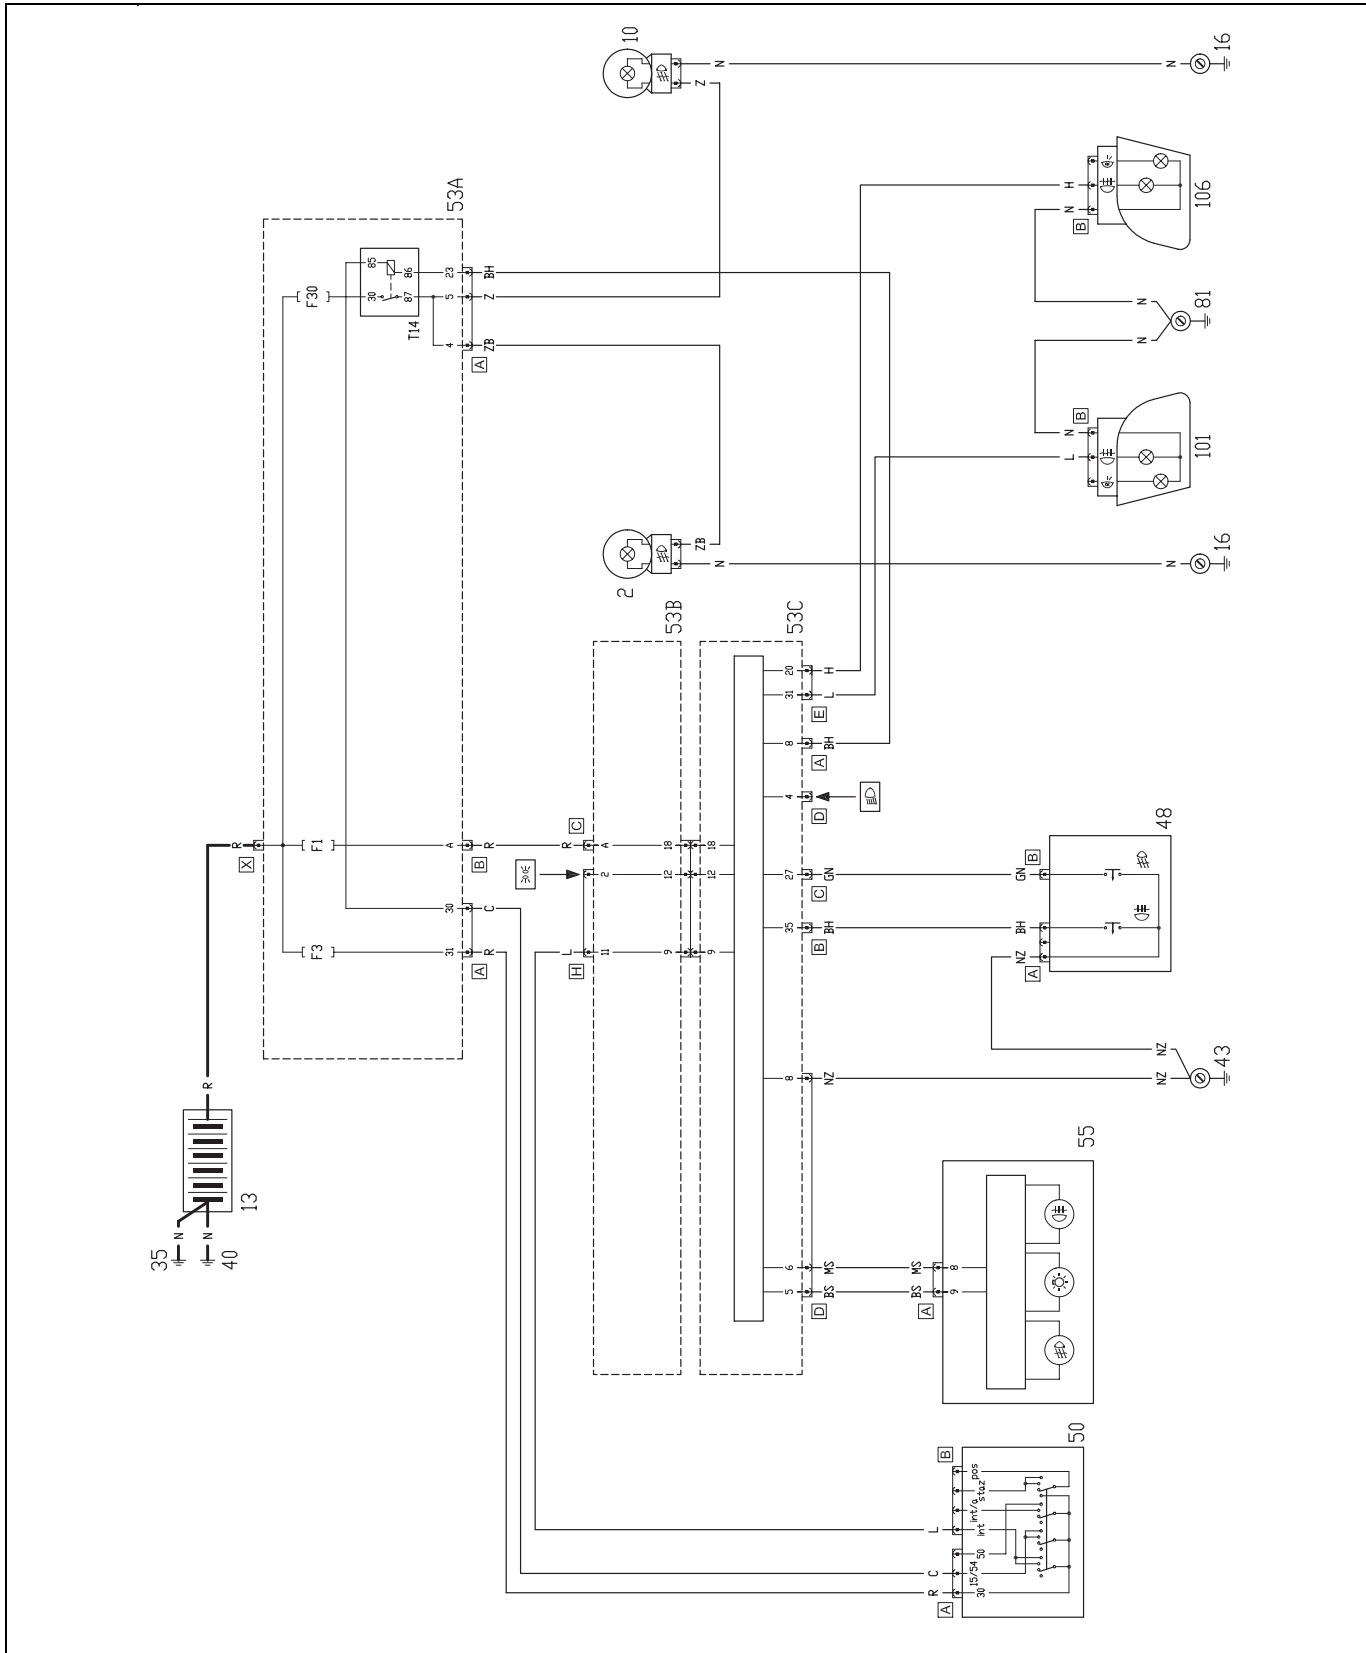

55.

Front and rear foglights