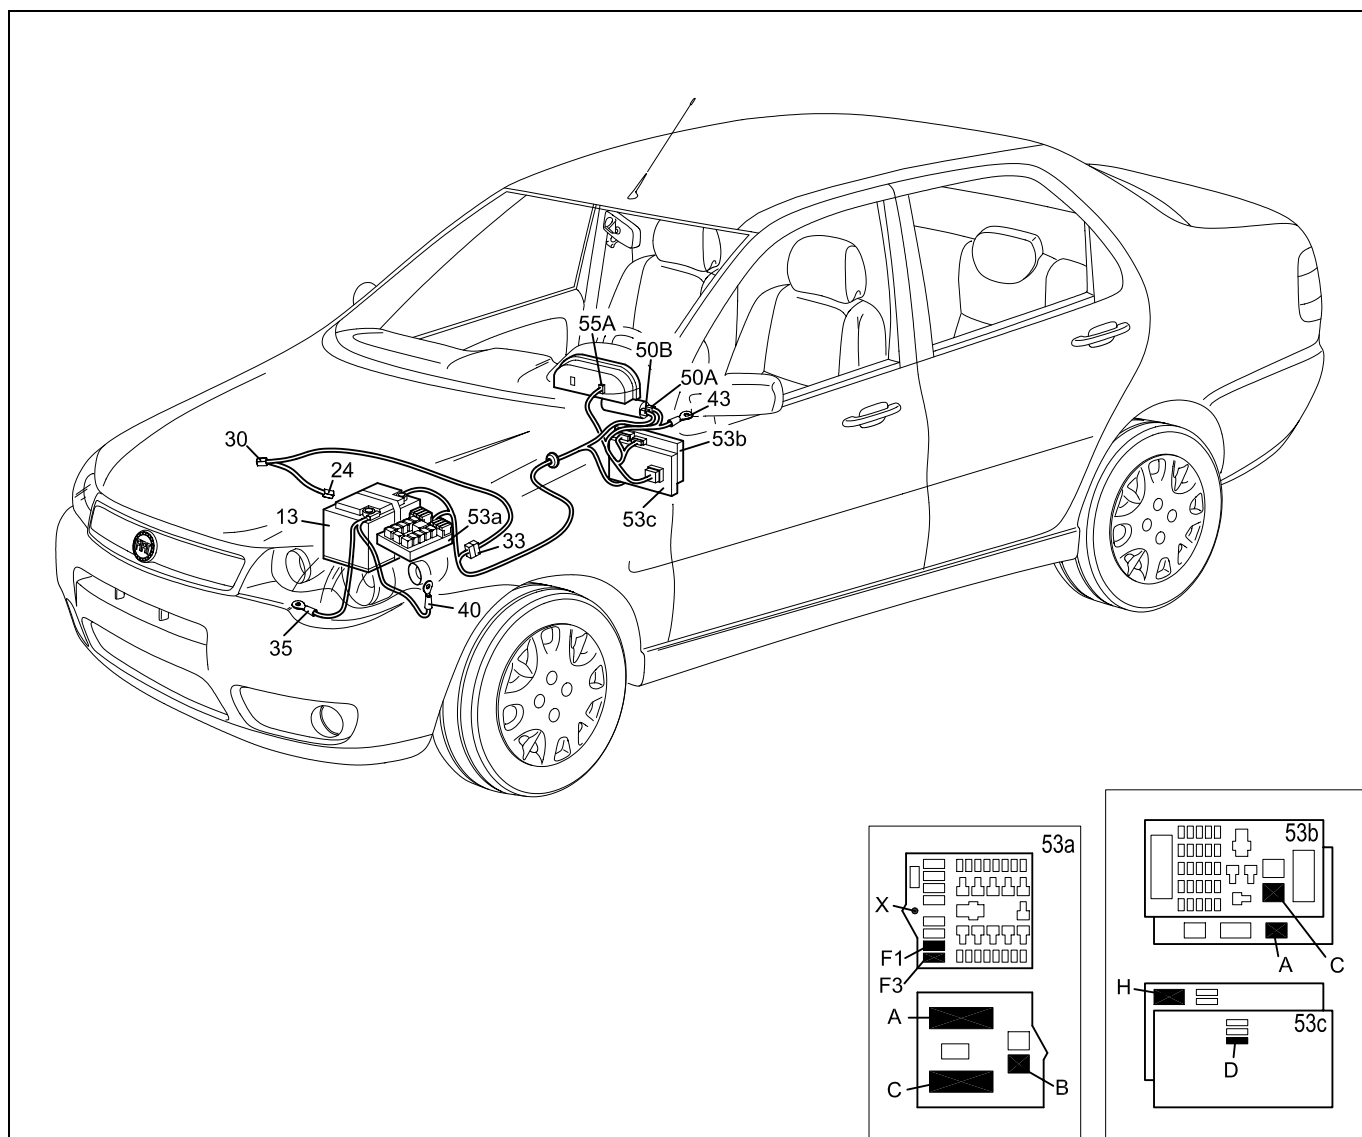

ALB-06-AVRIC-C

Start-up and charge

Component key

- 13 Battery
- 24 Starter motor
- 30 Alternator
- 33 Front wire connection - engine
- 35 Engine ground
- 40 Battery earth
- 43 Left dashboard earth
- 50 Ignition switch
- 53a Engine compartment branching unit
- 53b Branching unit under dashboard
- 53c "Body Computer" control unit
- 55 Instrument panel