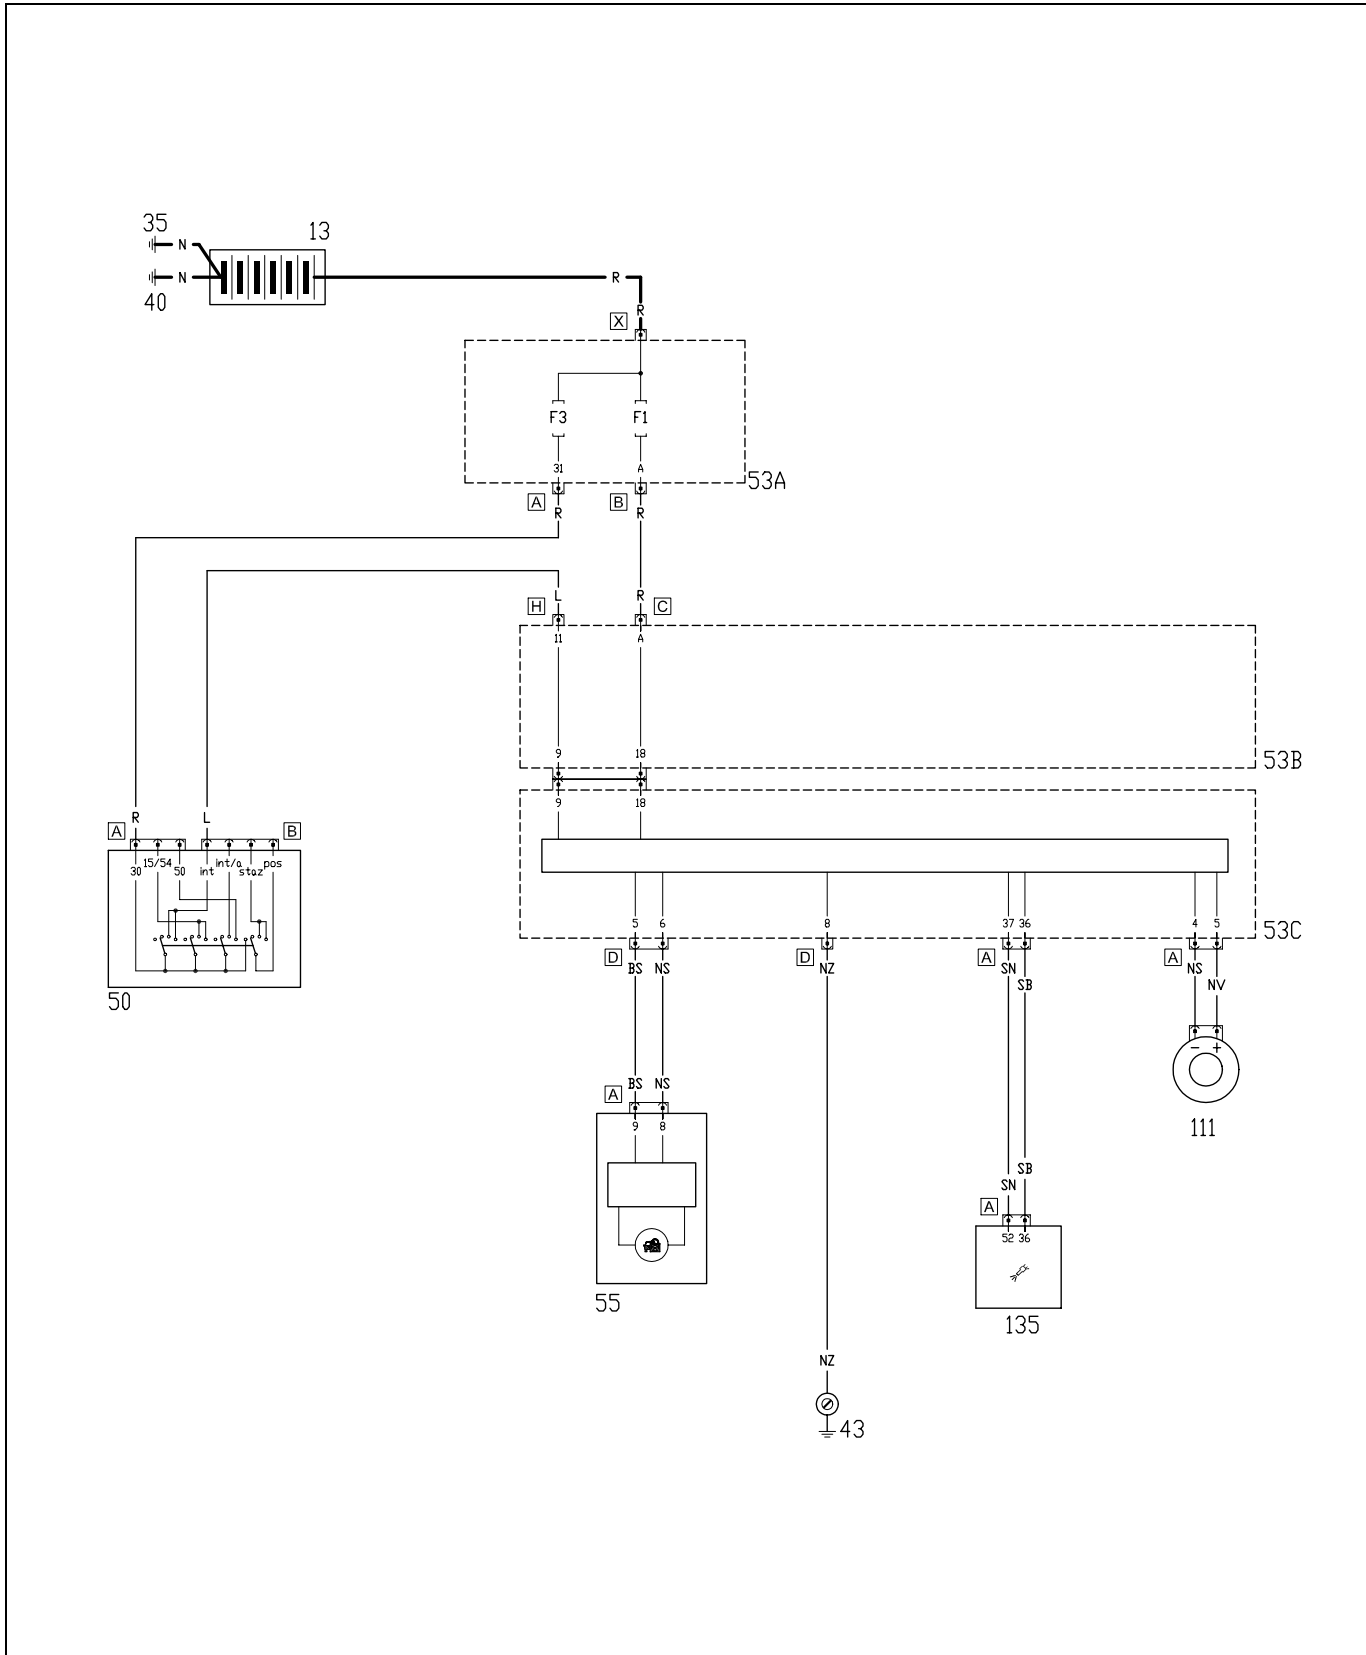

55.

Fiat Code