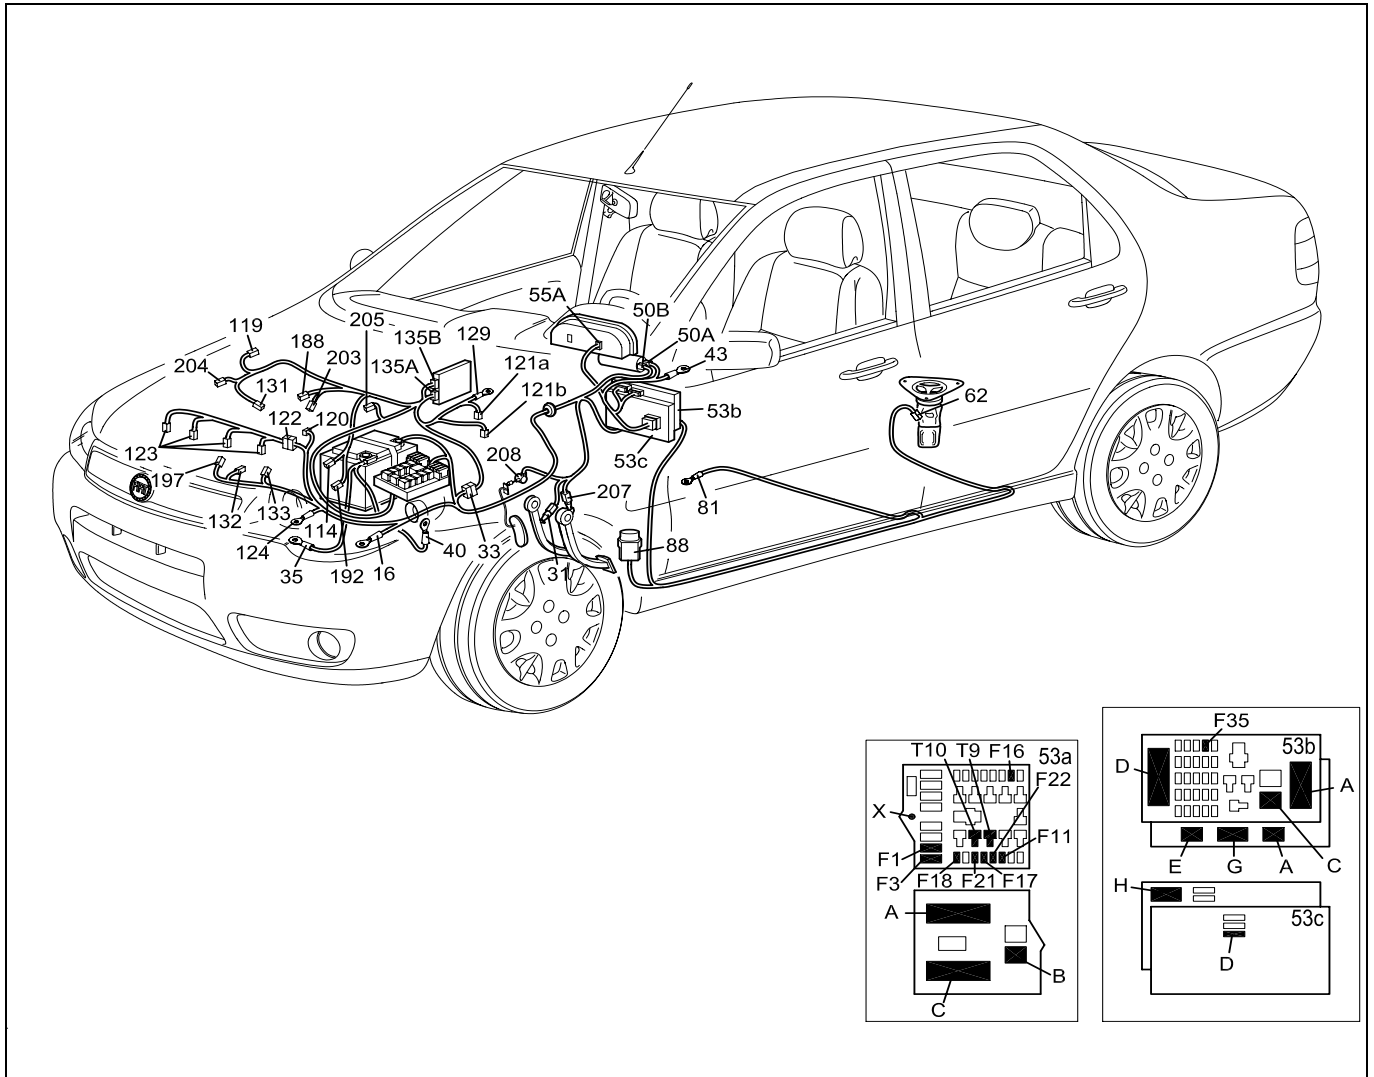

ALB-06-IE-C

Ignition and electronic injection

Component key

13	Battery	121a	Lambda sensor upstream
16	Front left earth	121b	Lambda sensor downstream
31	Stop light control switch	122	Electric injectors connection
33	Front wire connection - engine	123	Electric injectors
35	Engine earth	124	Engine control unit earth
40	Battery earth	129	Injection body earth
43	Left dashboard earth	131	Warning switch for engine oil insufficient pressure
50	Ignition switch	132	Revolution and TDC sensor
53a	Engine compartment branching unit	133	Phase sensor
53b	Branching unit under dashboard	135	Injection control unit
53c	"Body Computer" control unit	188	Built-in air temperature / pressure transmitter
55	Instrument panel	192	Car speed sensor
62	Fuel level gauge /fuel electric pump	197	Knock sensor
81	Central rear earth	203	Control device on throttle valve
88	Inertia switch	204	Timing regulator
110	Ignition spark plugs	205	Absolute pressure sensor
114	Water temperature sensor	207	Clutch switch
119	Canister solenoid valve	208	Accelerator pedal potentiometer
120	Ignition coil