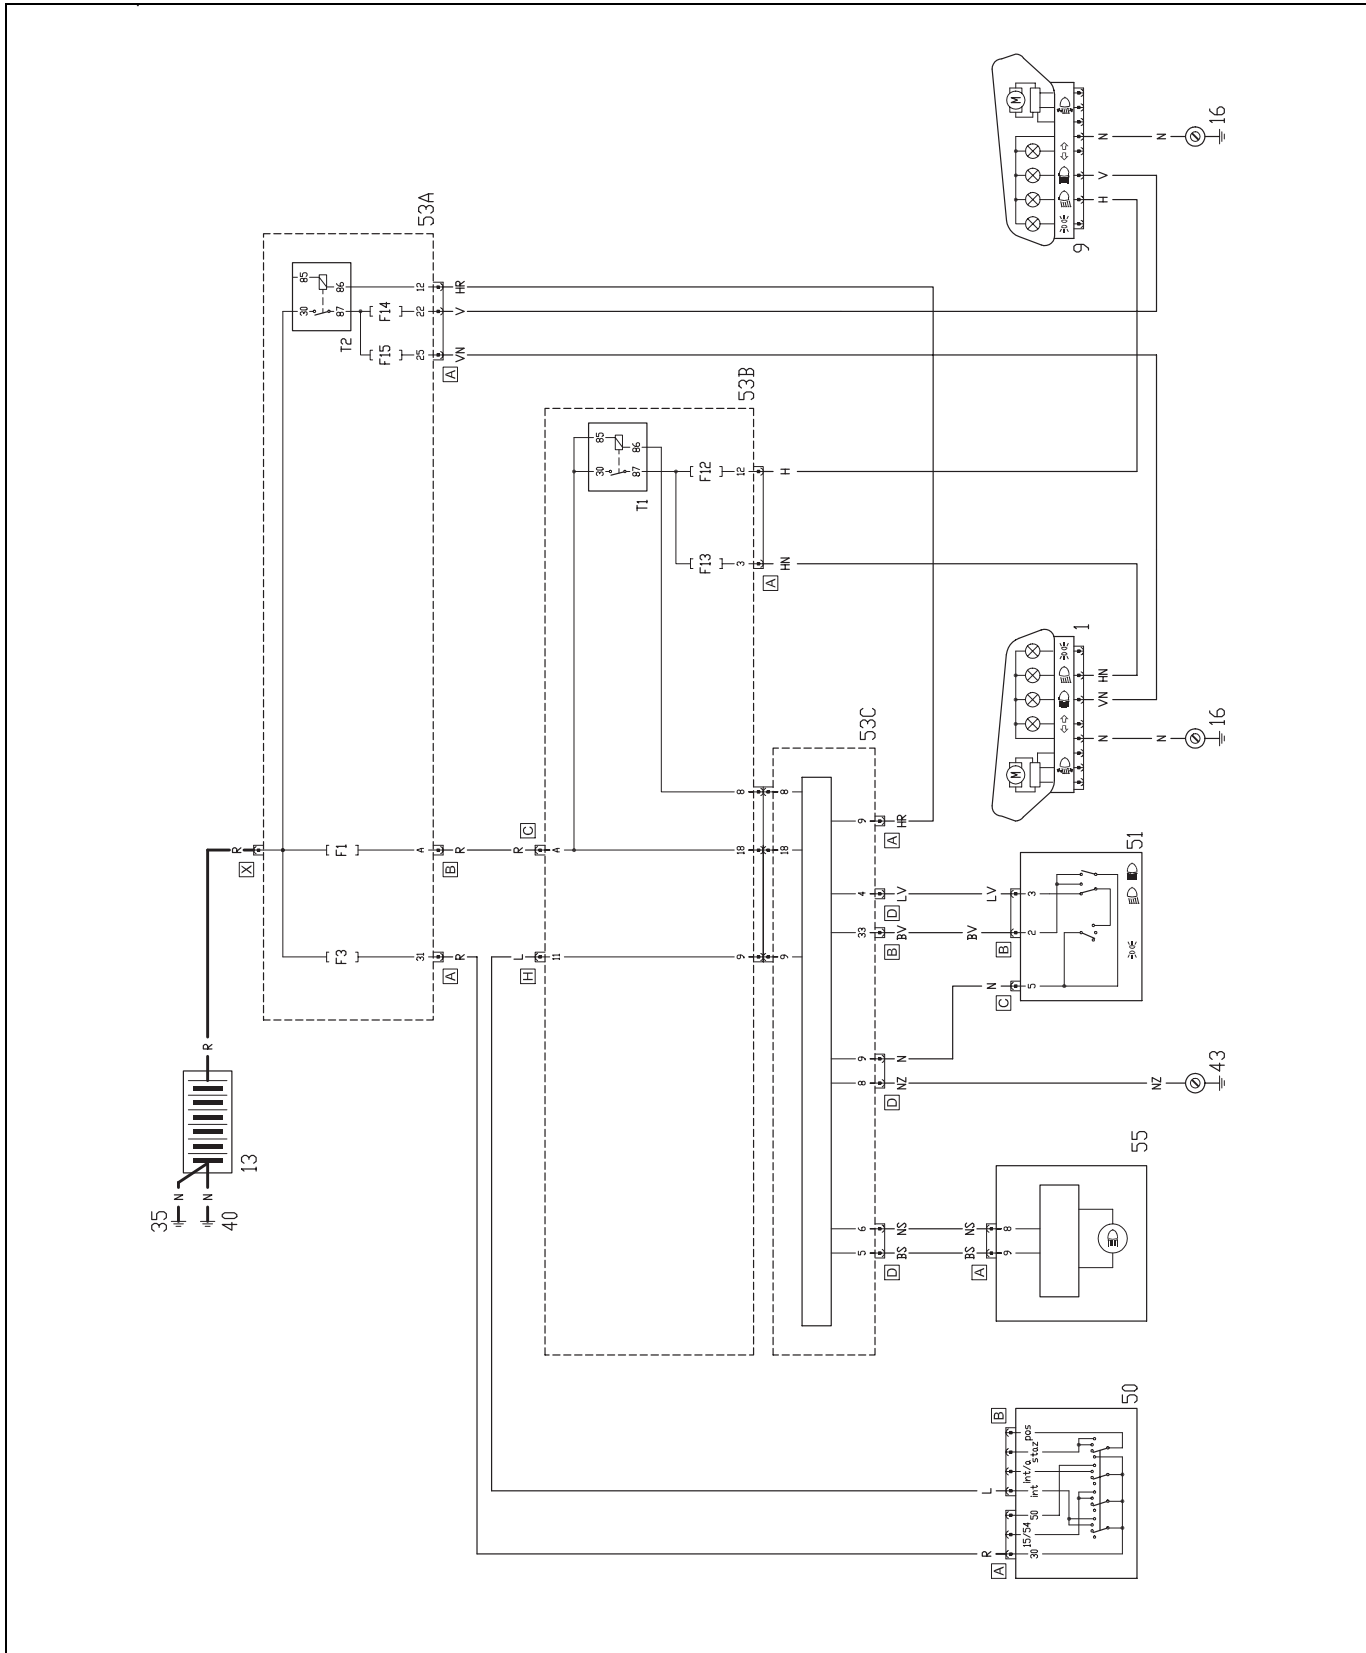

55.

Dipped beam headlights - main beam headlights