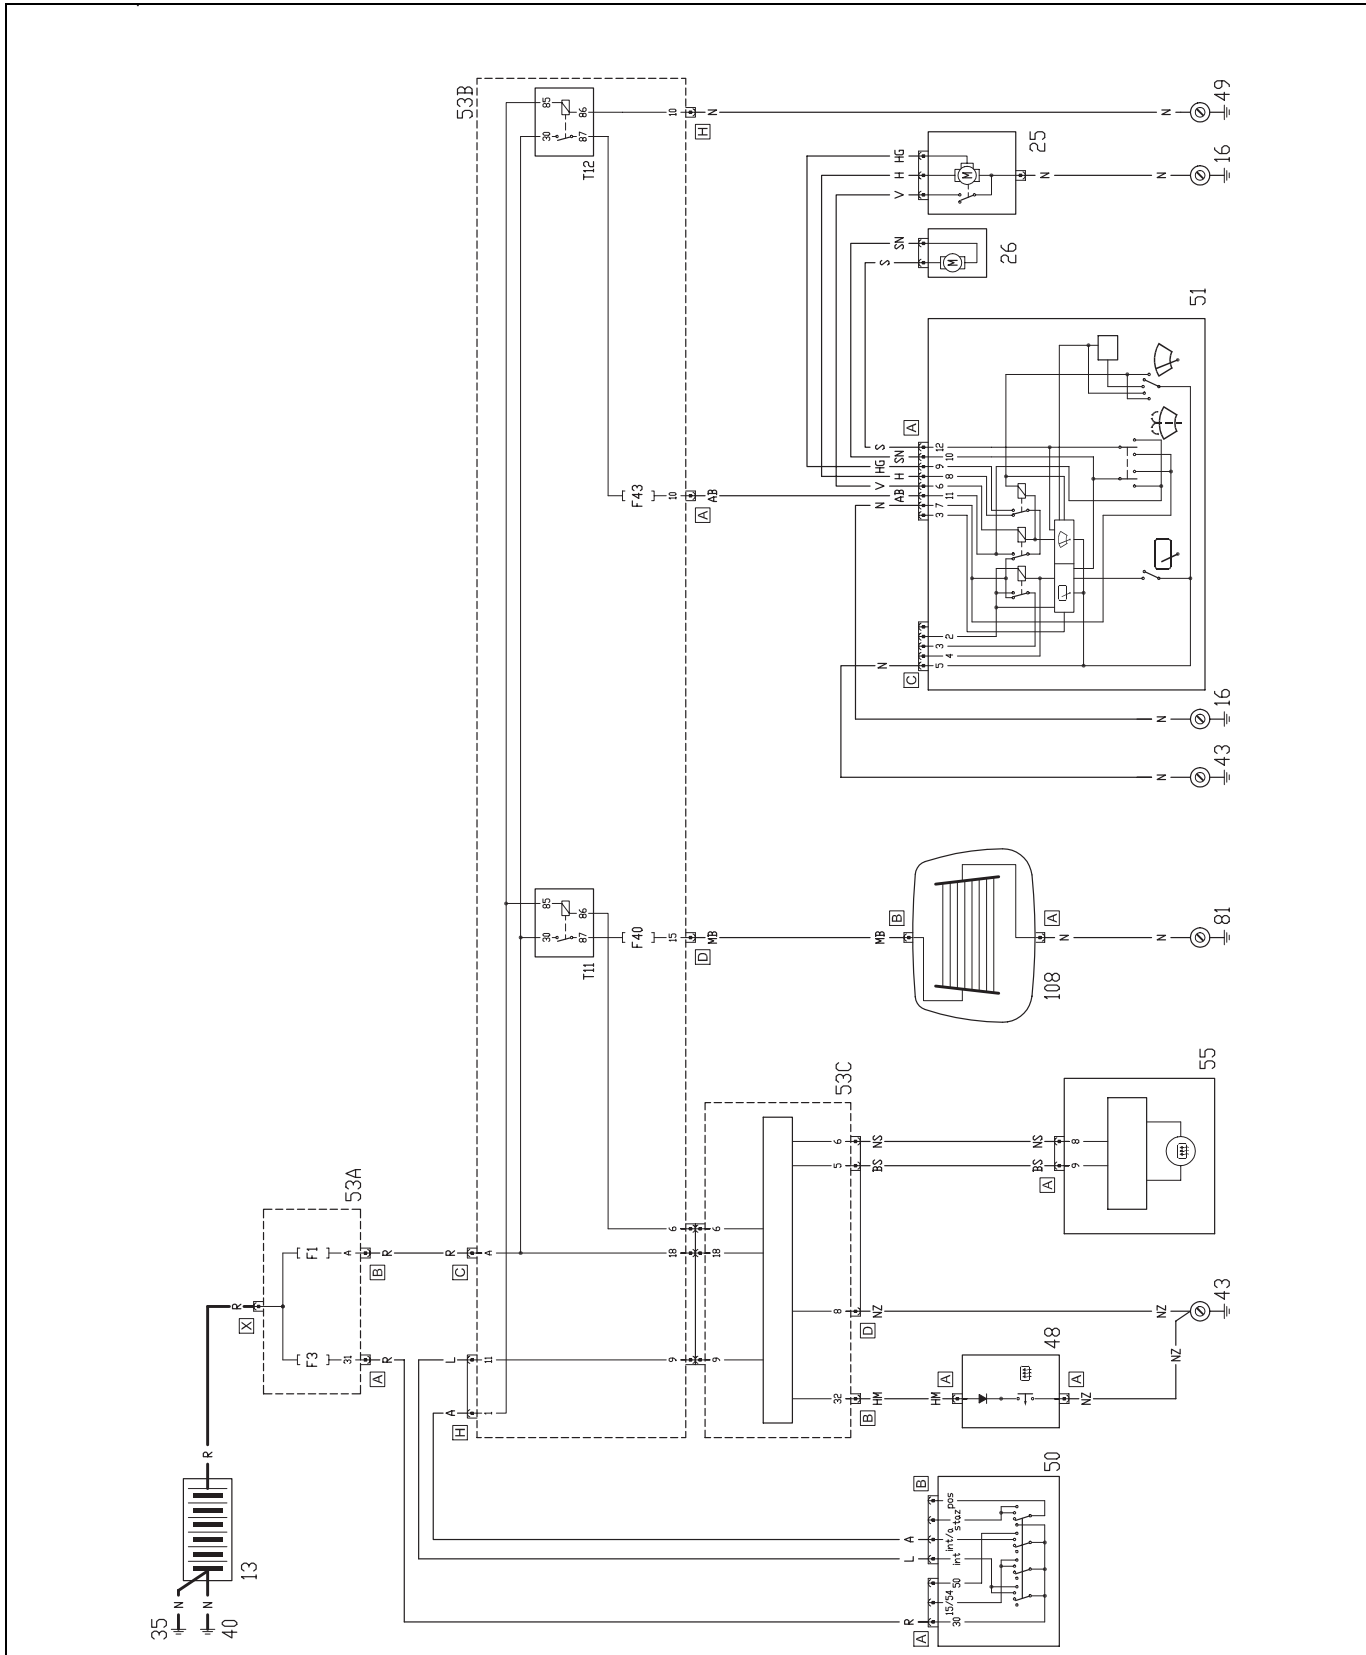

55.

Windscreen wiper/washer - rear heated window