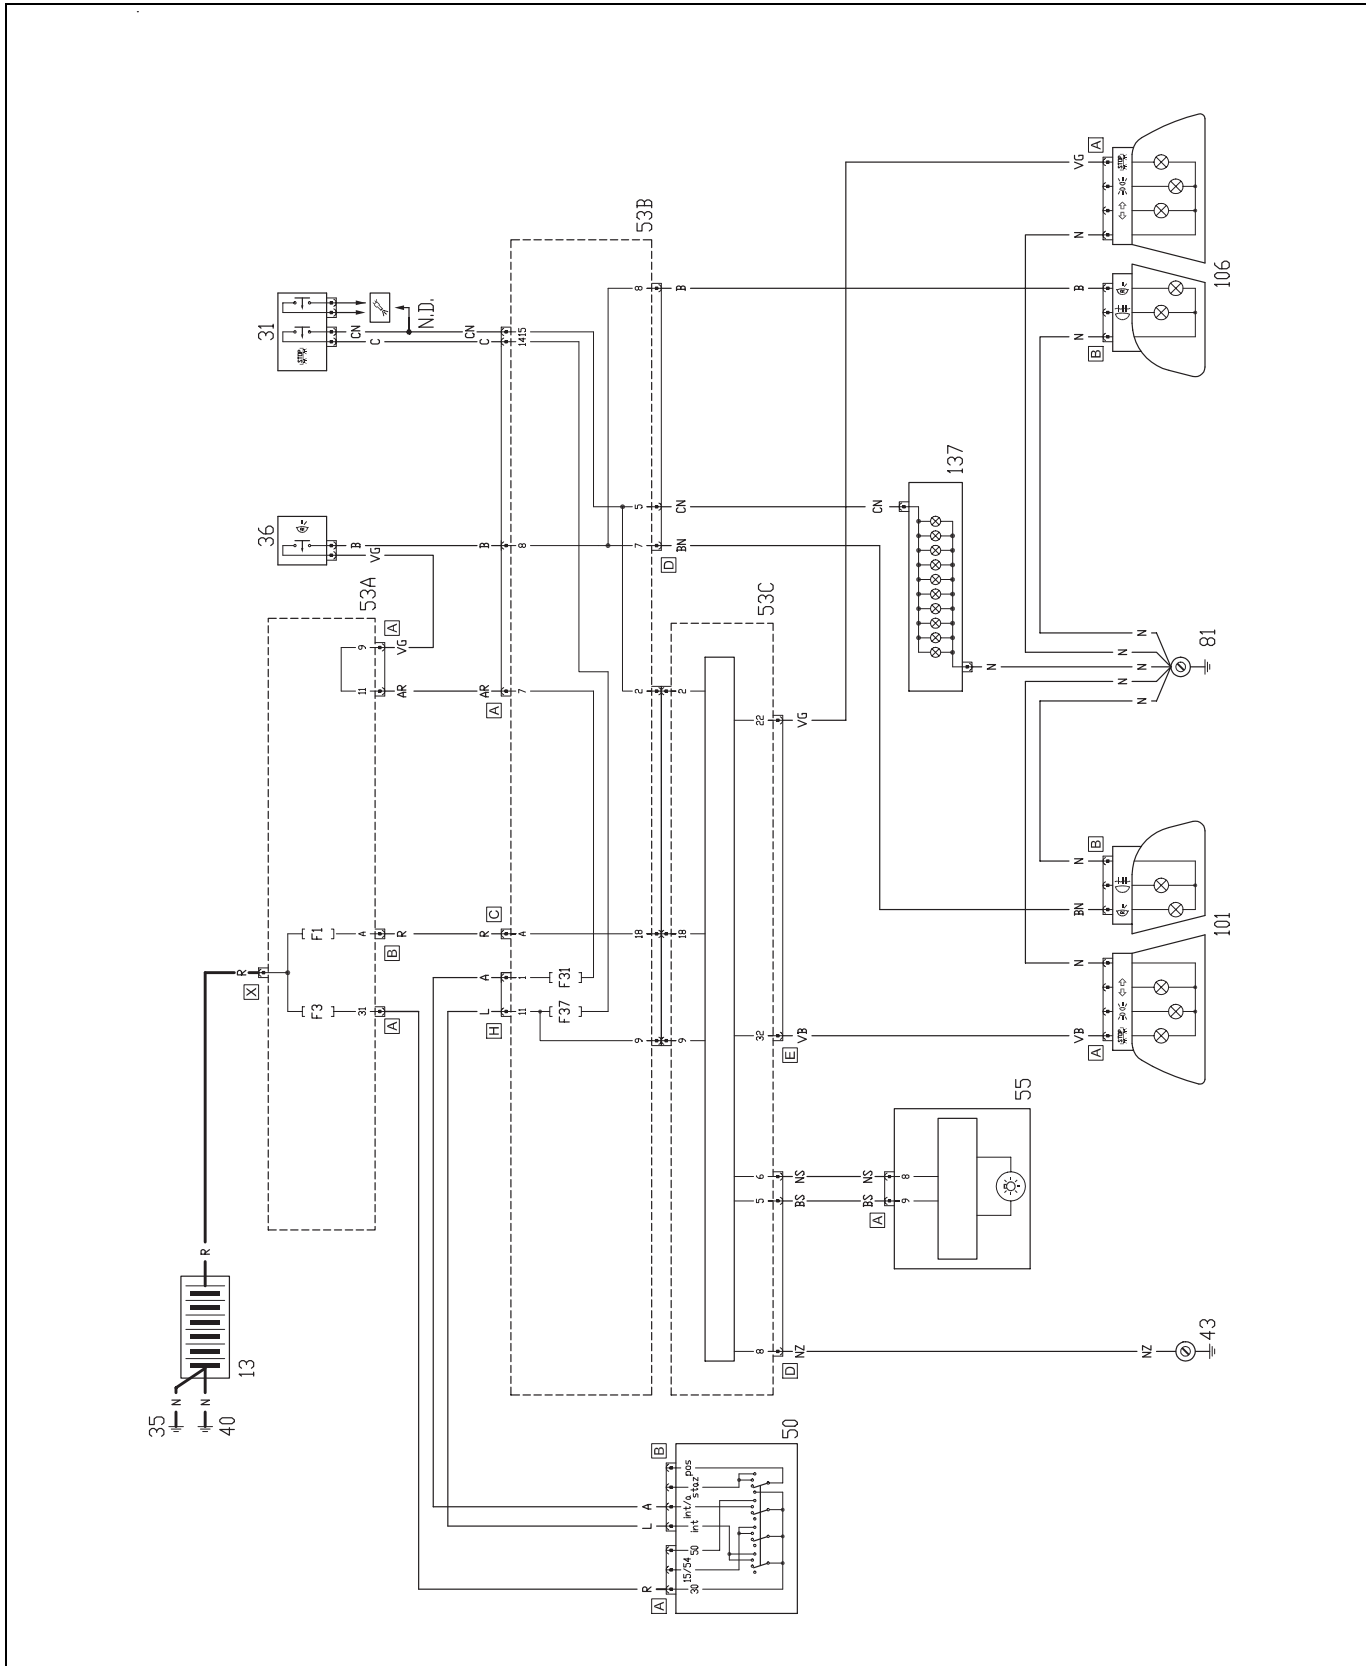

55.

Stop and reverse lights

ALB-06-STORM-S