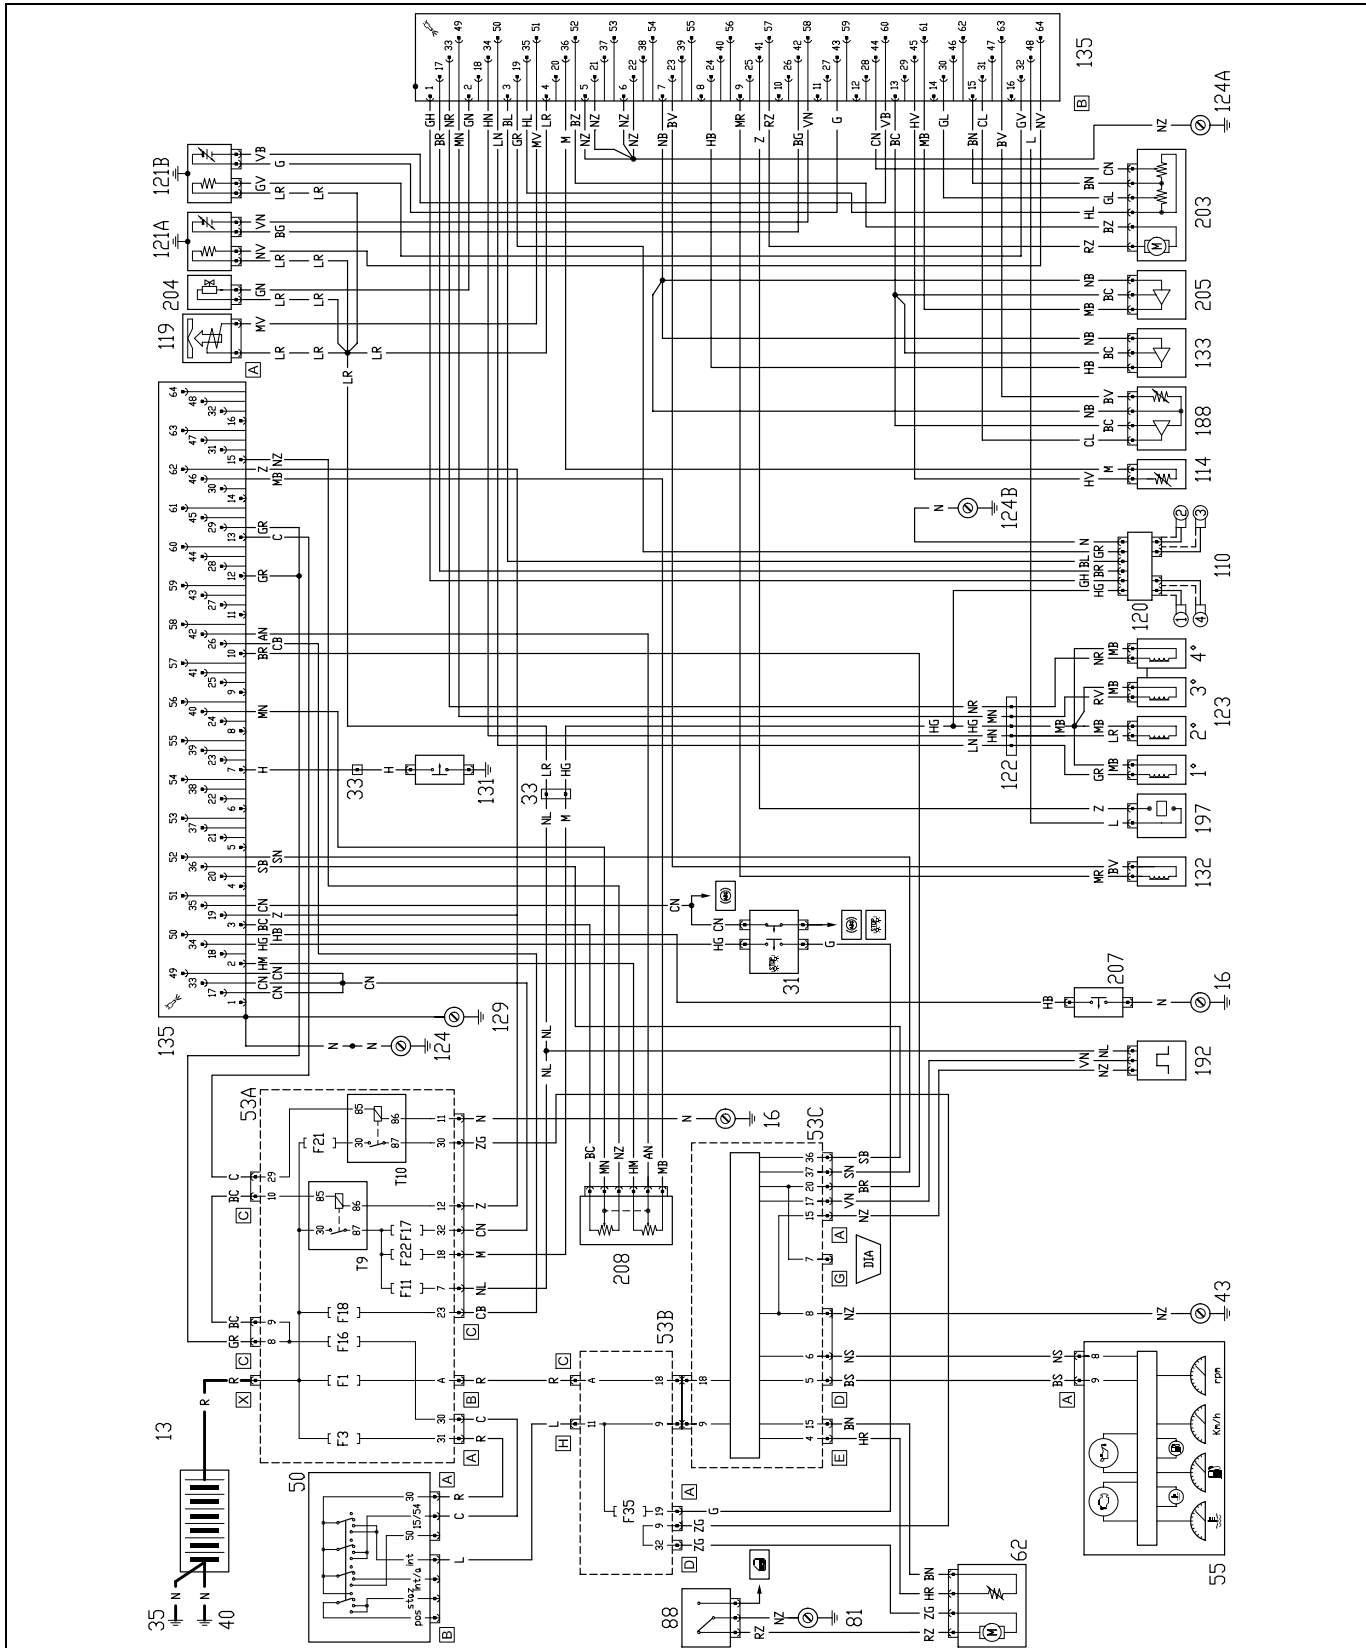

55.

Ignition and electronic injection

ALB-06-IE-S