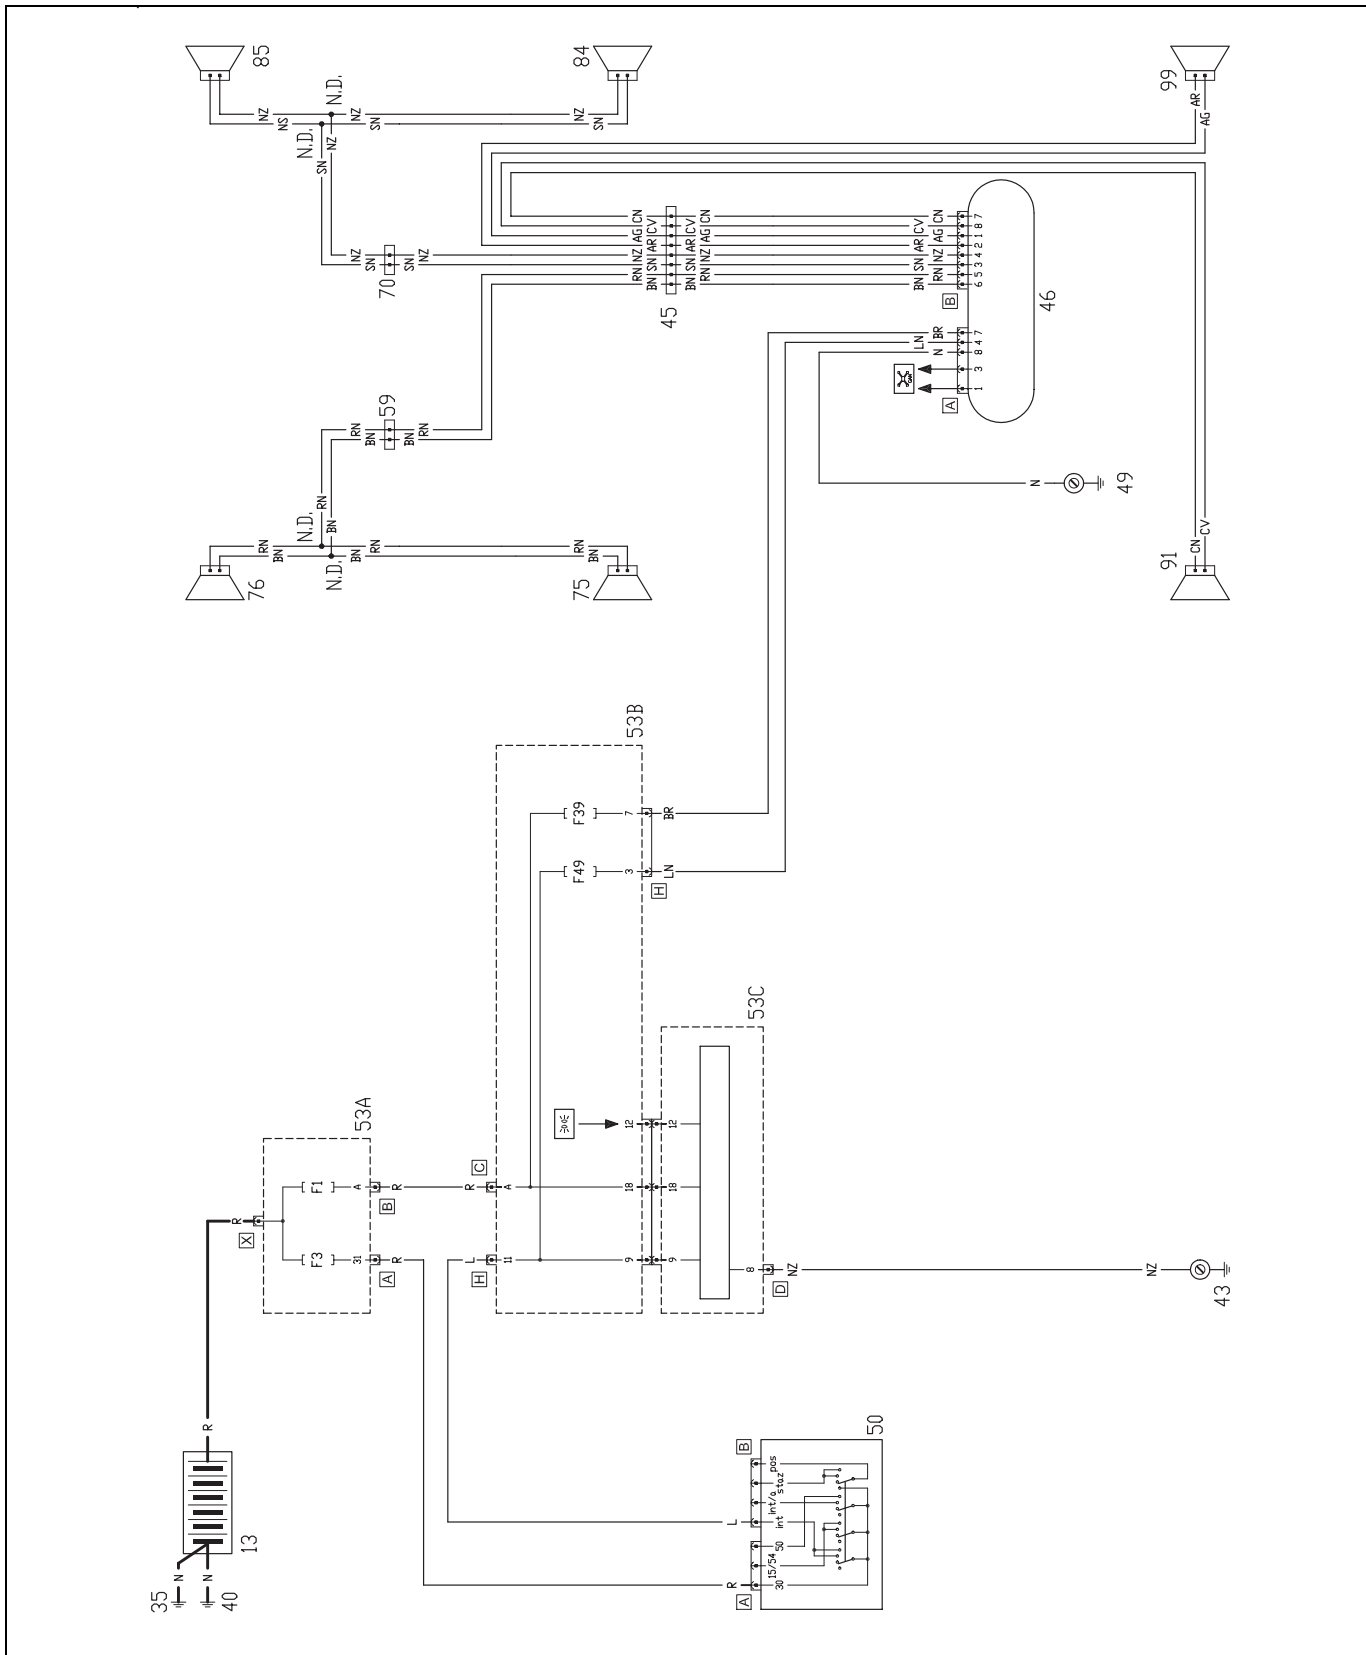

55.

Sound system