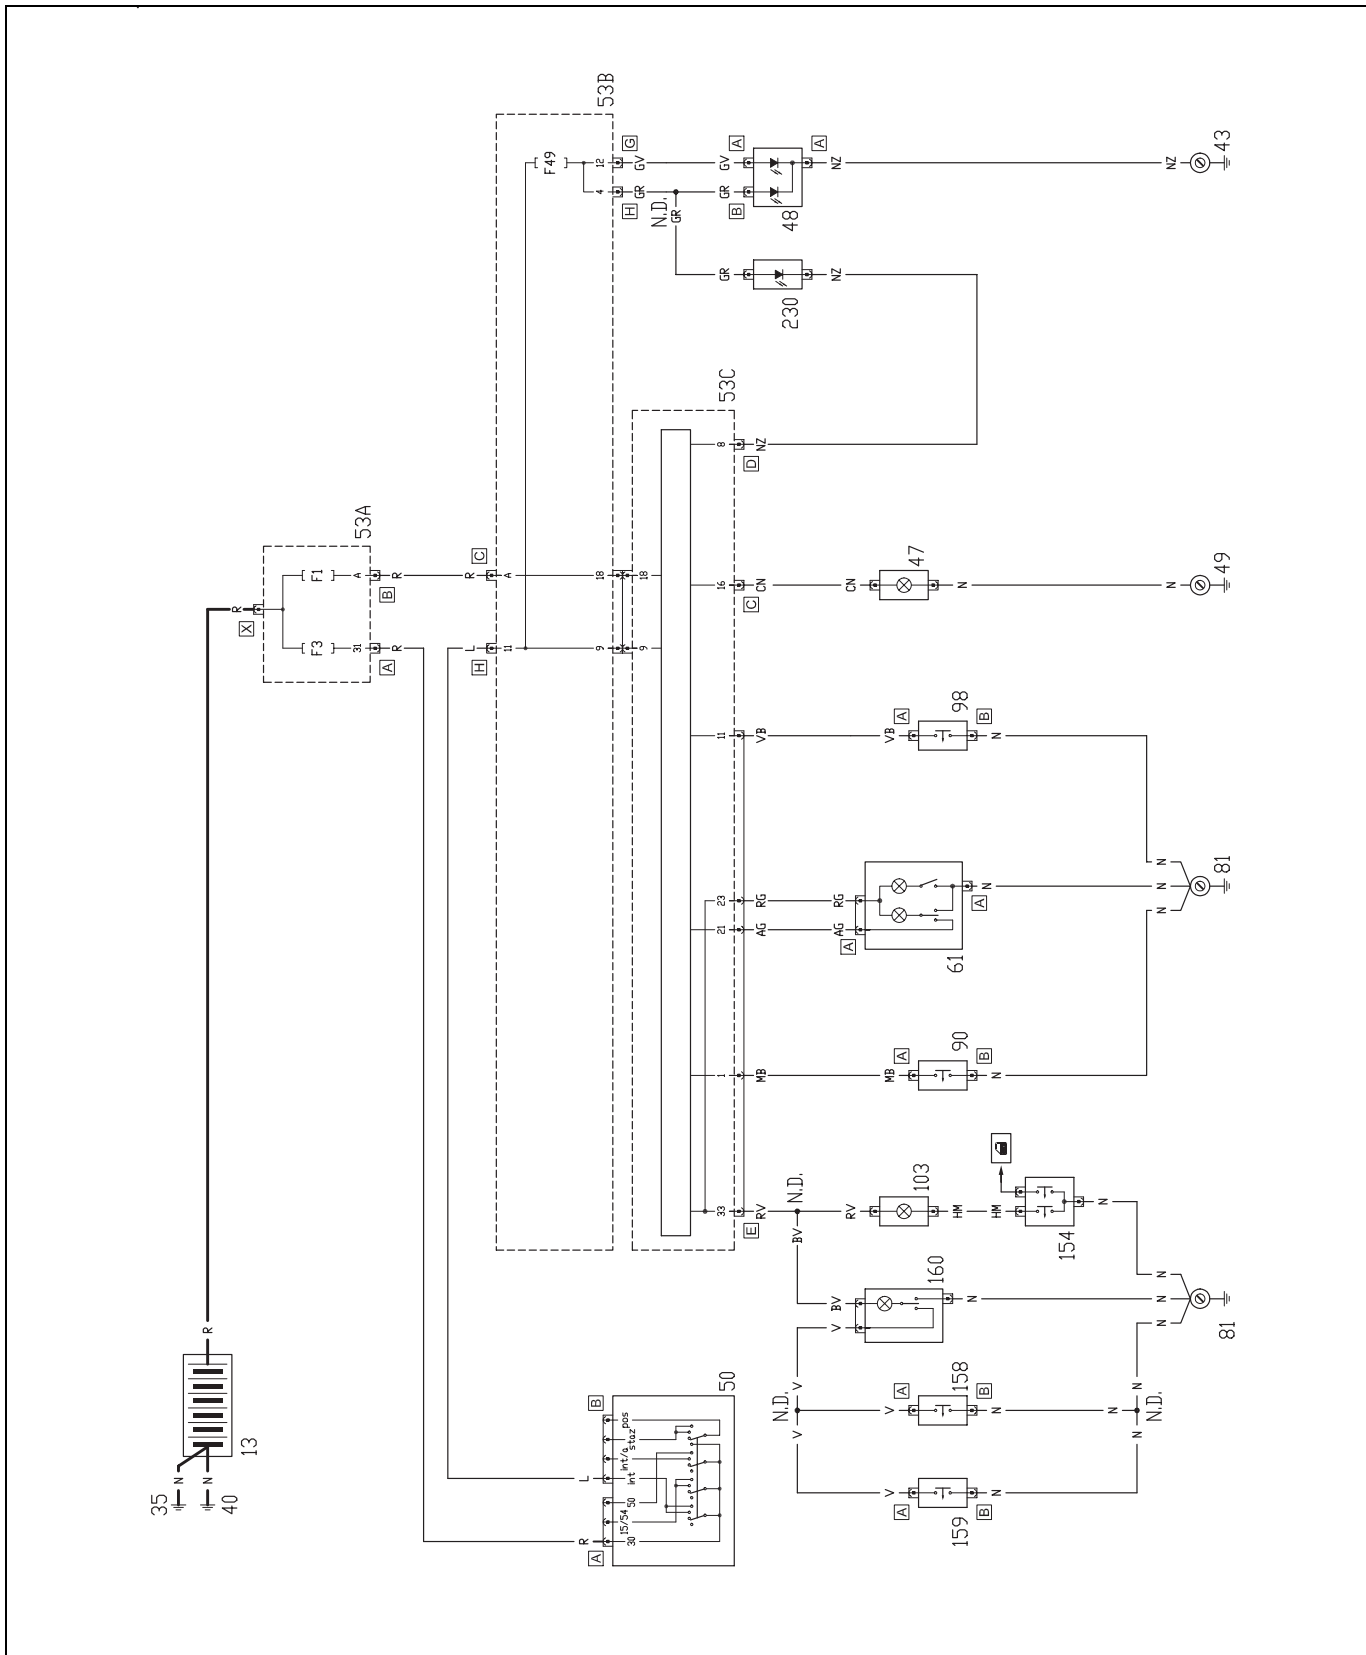

55.

Internal lighting