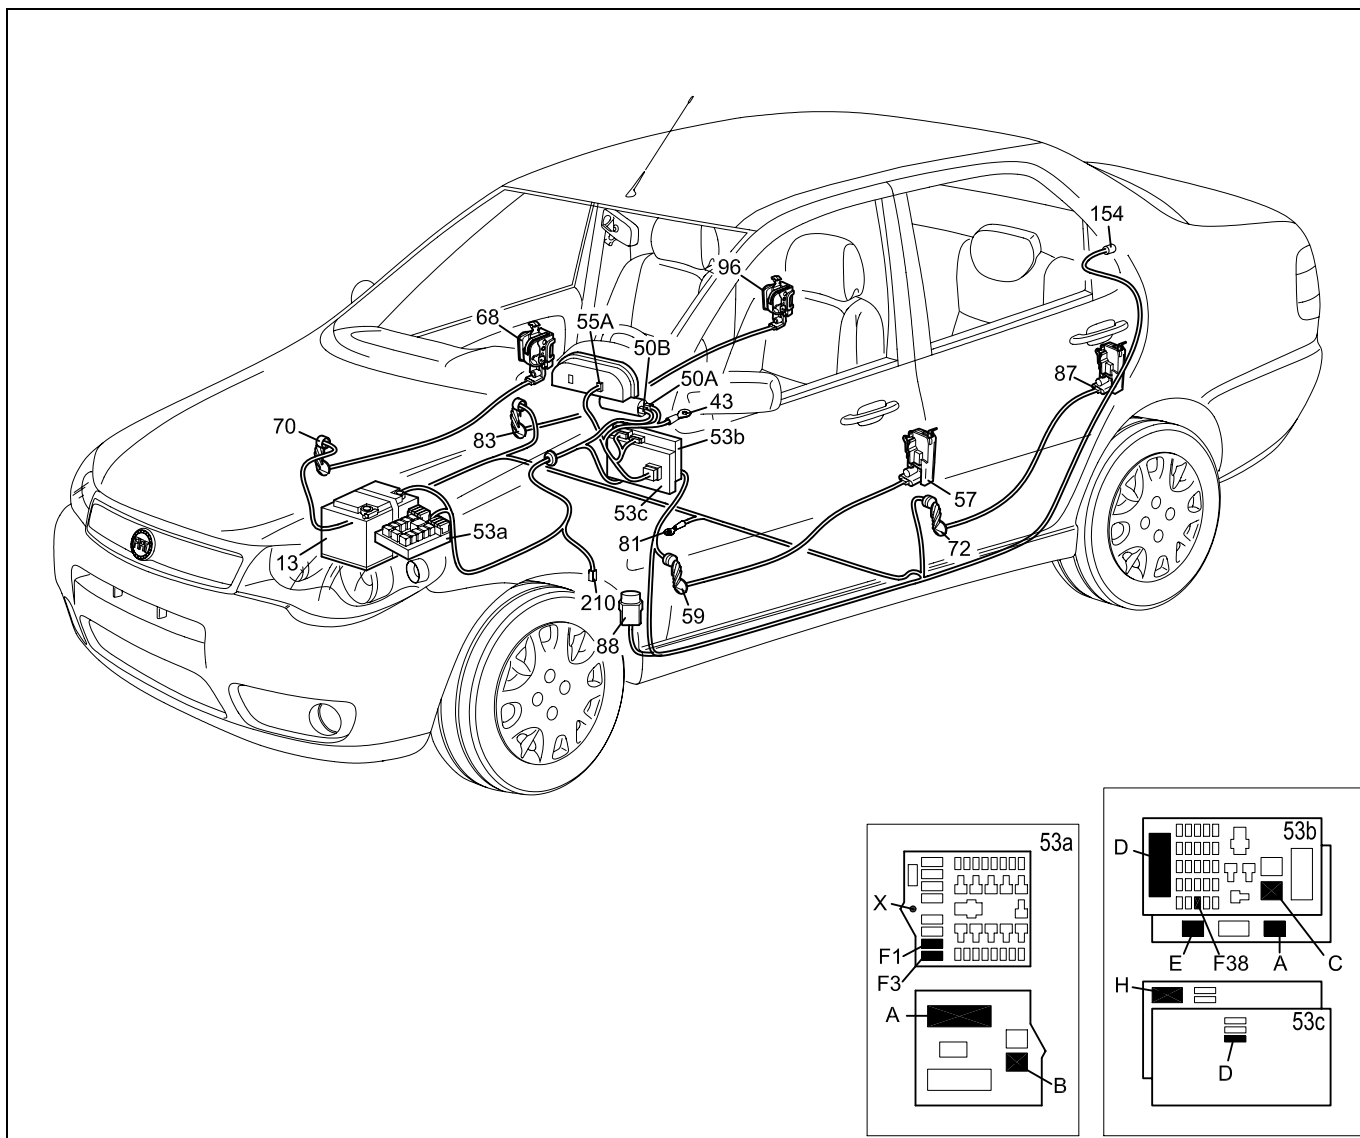

ALB-06-BLPOR-C

Electric door lock

Component key

13	Battery	81	Central rear earth
43	Left dashboard earth	83	Rear wire connection - rear right door
50	Ignition switch	87	Gearmotor for rear left door locking device
53a	Engine compartment branching unit	88	Inertia switch
53b	Branching unit under dashboard	96	Gearmotor for rear right door locking device
53c	"Body Computer" control unit	154	Boot opening contact
55	Instrument panel	210	Remote control receiver
57	Gearmotor for front left door locking device		
59	Rear wire connection - front left door		
68	Gearmotor for front right door locking device		
70	Rear wire connection - front right door		
72	Rear wire connection - rear left door