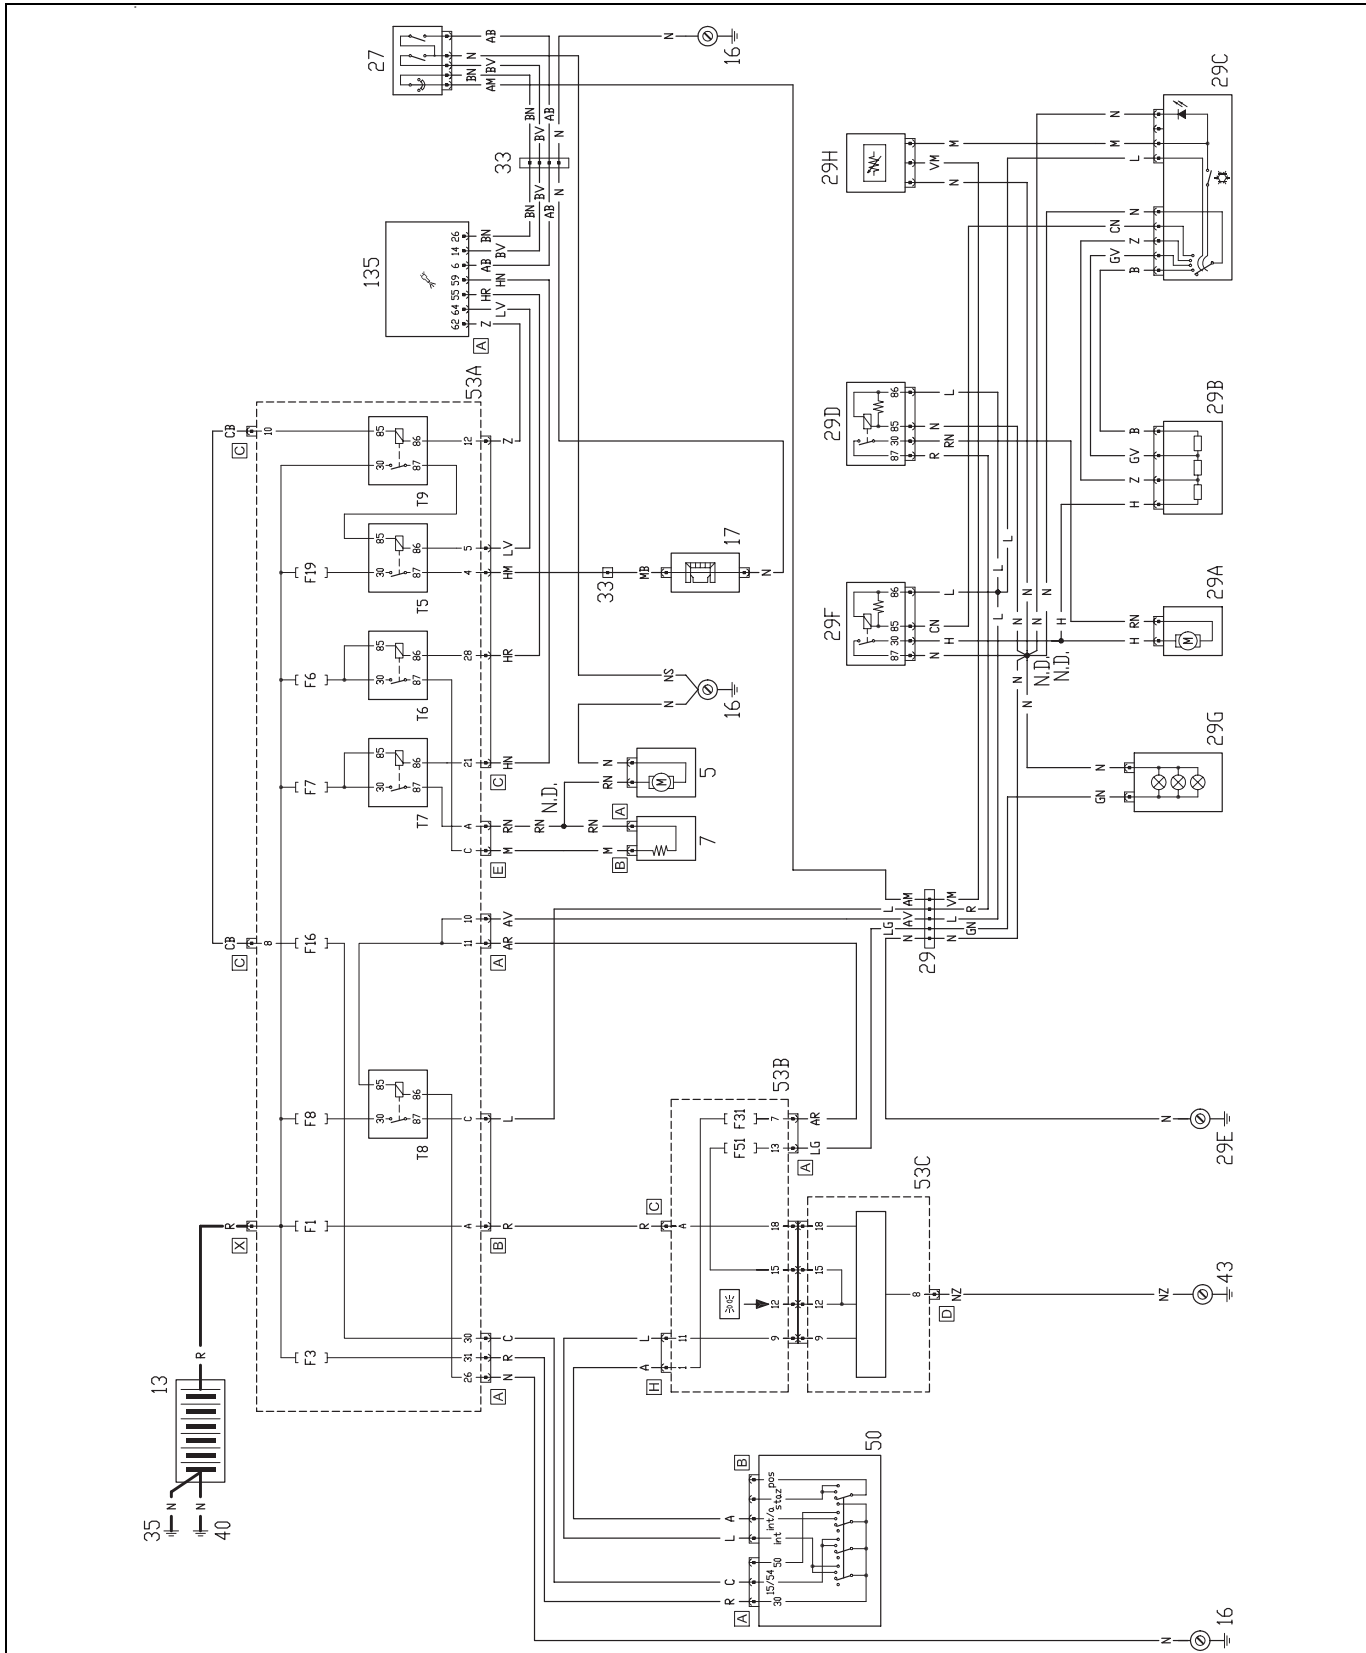

30.

Climate control system - engine electric fan

ALB-06-CLIMA-S