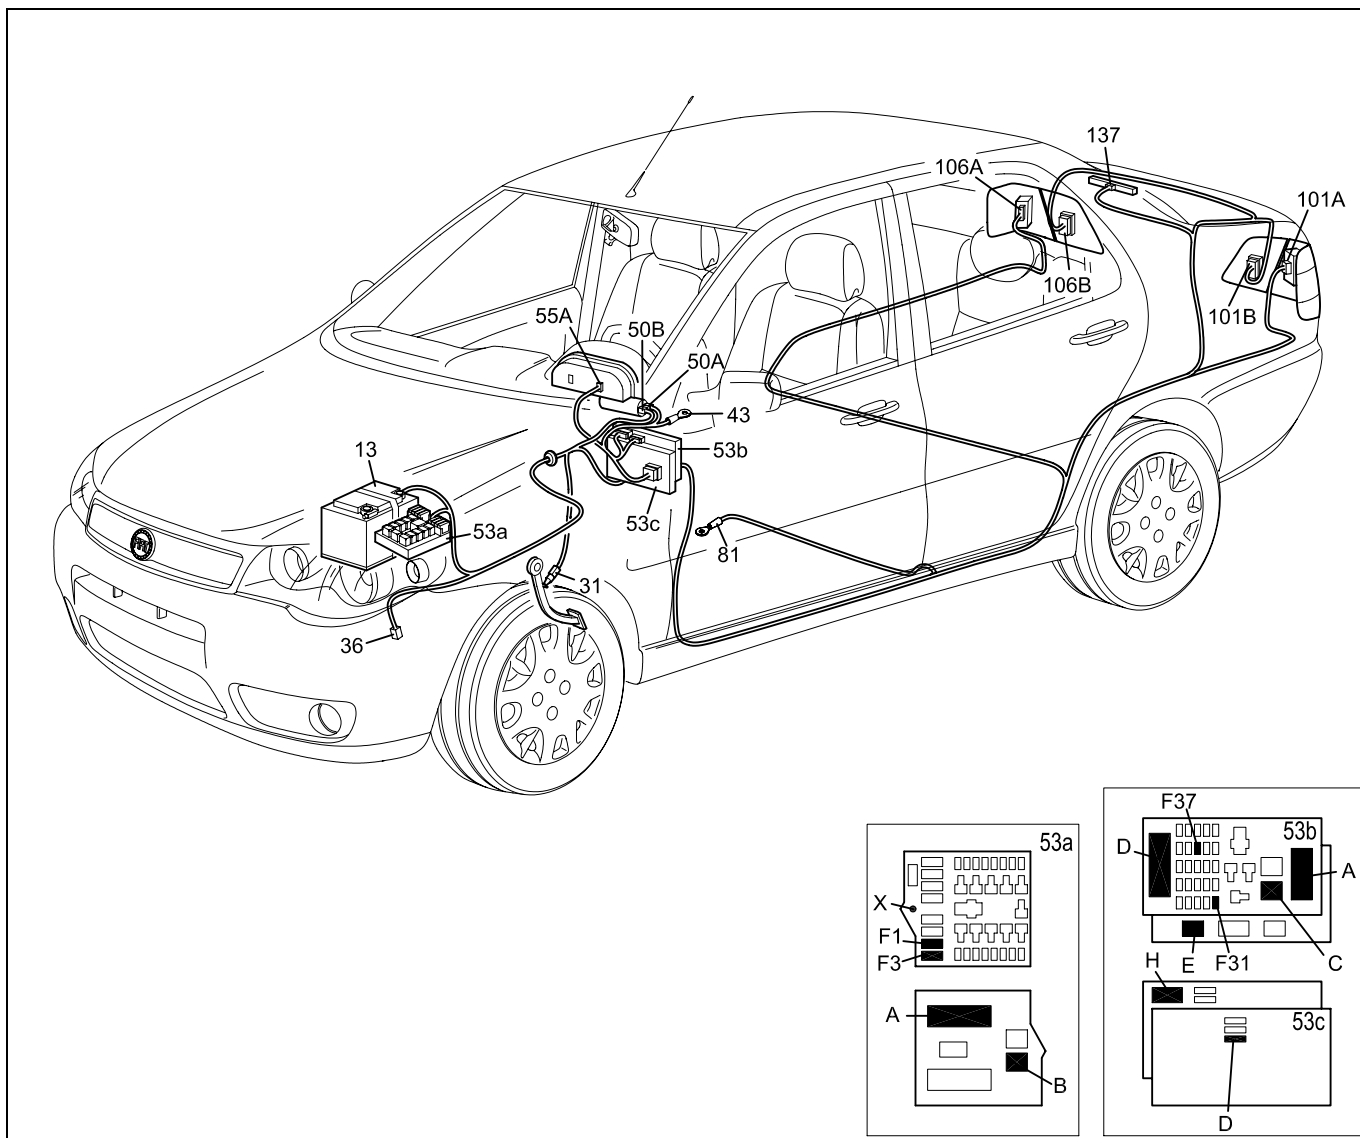

ALB-06-STORM-C

Stop and reverse lights

Component key

- 13 Battery
- 31 Stop light control switch
- 36 Reverse light control switch
- 43 Left dashboard earth
- 50 Ignition switch
- 53a Engine compartment branching unit
- 53b Branching unit under dashboard
- 53c "Body Computer" control unit
- 55 Instrument panel
- 81 Central rear earth
- 101 Rear left headlight unit
- 106 Rear right headlight unit
- 137 Third stop headlight