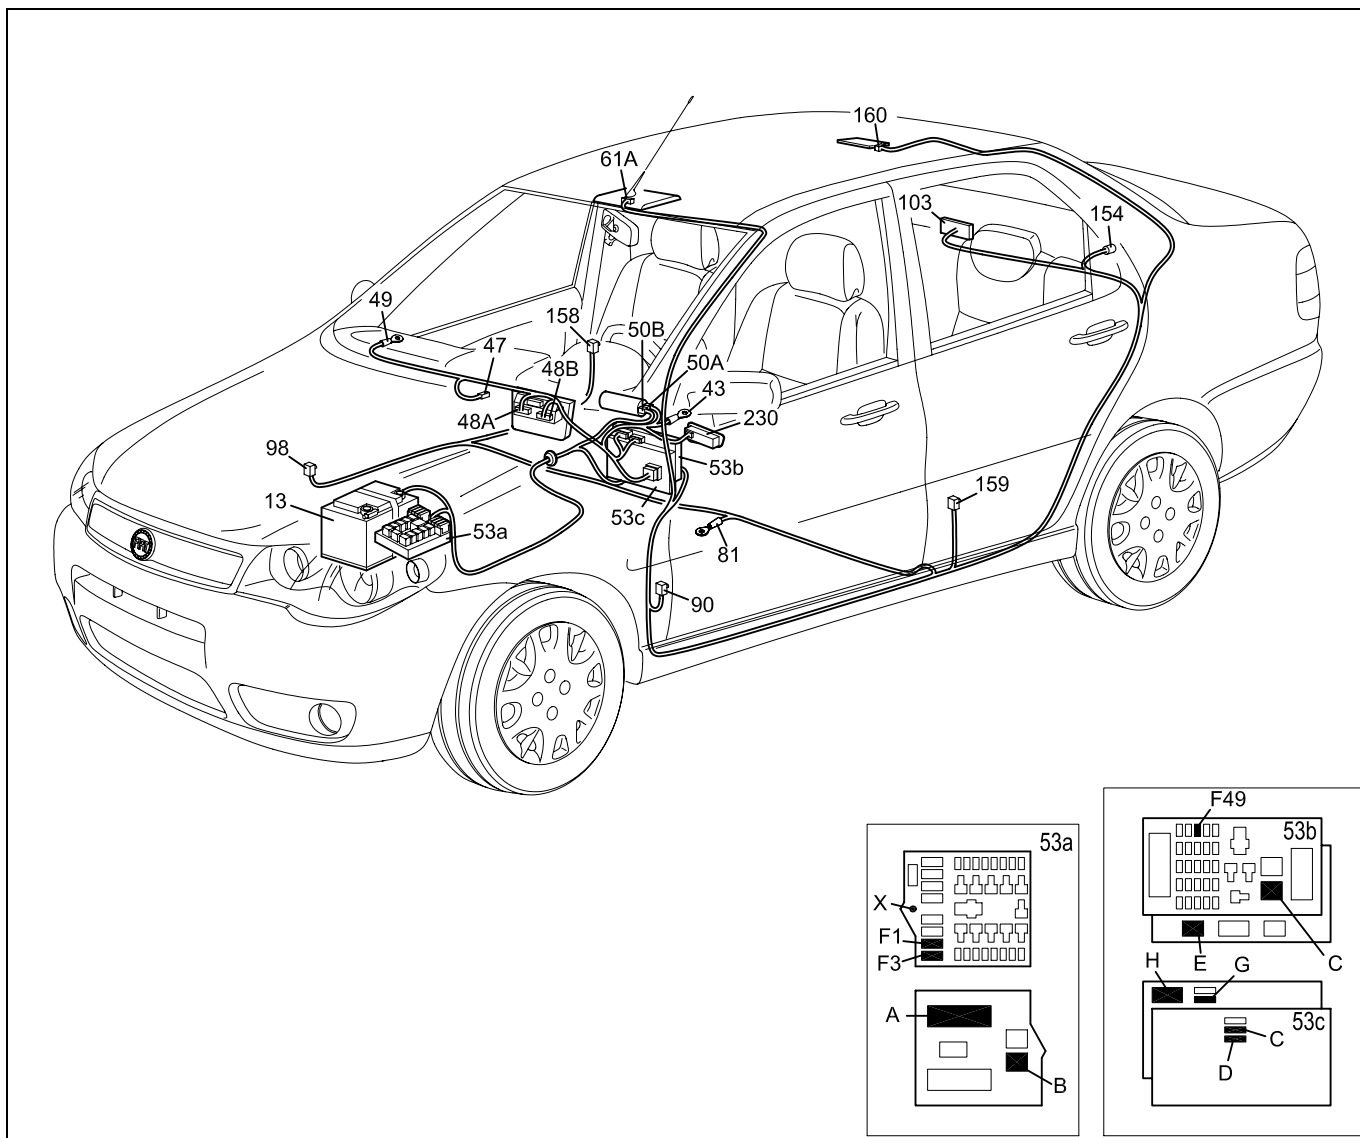

ALB-06-ILLIN-C

Internal lighting

Component key

13	Battery	90	Front left pushbutton door open
43	Left dashboard earth	98	Front right pushbutton door open
47	Glovebox light	103	Engine compartment lighting
48	Switch control unit	154	Boot opening contact
49	Right dashboard earth	158	Right rear button for open door
50	Ignition switch	159	Left rear button for open door
53a	Engine compartment branching unit	160	Rear passenger's compartment light
53b	Branching unit under dashboard	230	Side switch control unit
53c	"Body Computer" control unit		
61	Passenger's compartment ceiling light		
81	Central rear earth