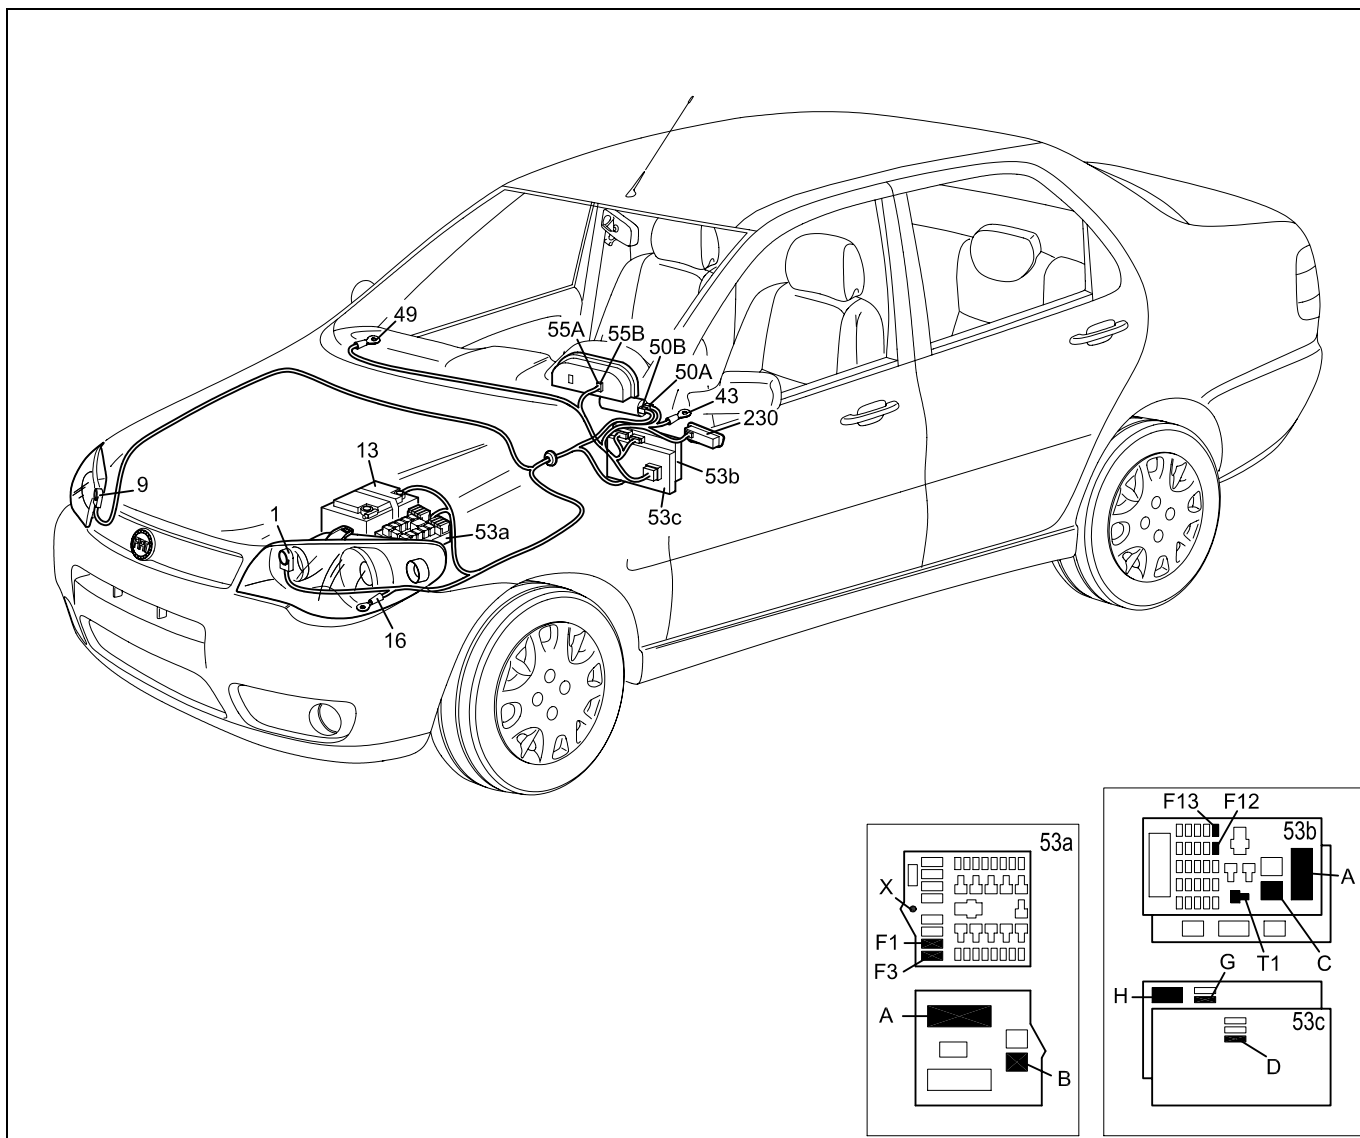

ALB-06-REGFA-C

Headlamp alignment

Component key

- 1 Front left headlight
- 9 Front right headlight
- 13 Battery
- 16 Front left earth
- 43 Left dashboard earth
- 49 Right dashboard earth
- 50 Ignition switch
- 53a Engine compartment branching unit
- 53b Branching unit under dashboard
- 53c "Body Computer" control unit
- 55 Instrument panel
- 230 Side switch control unit