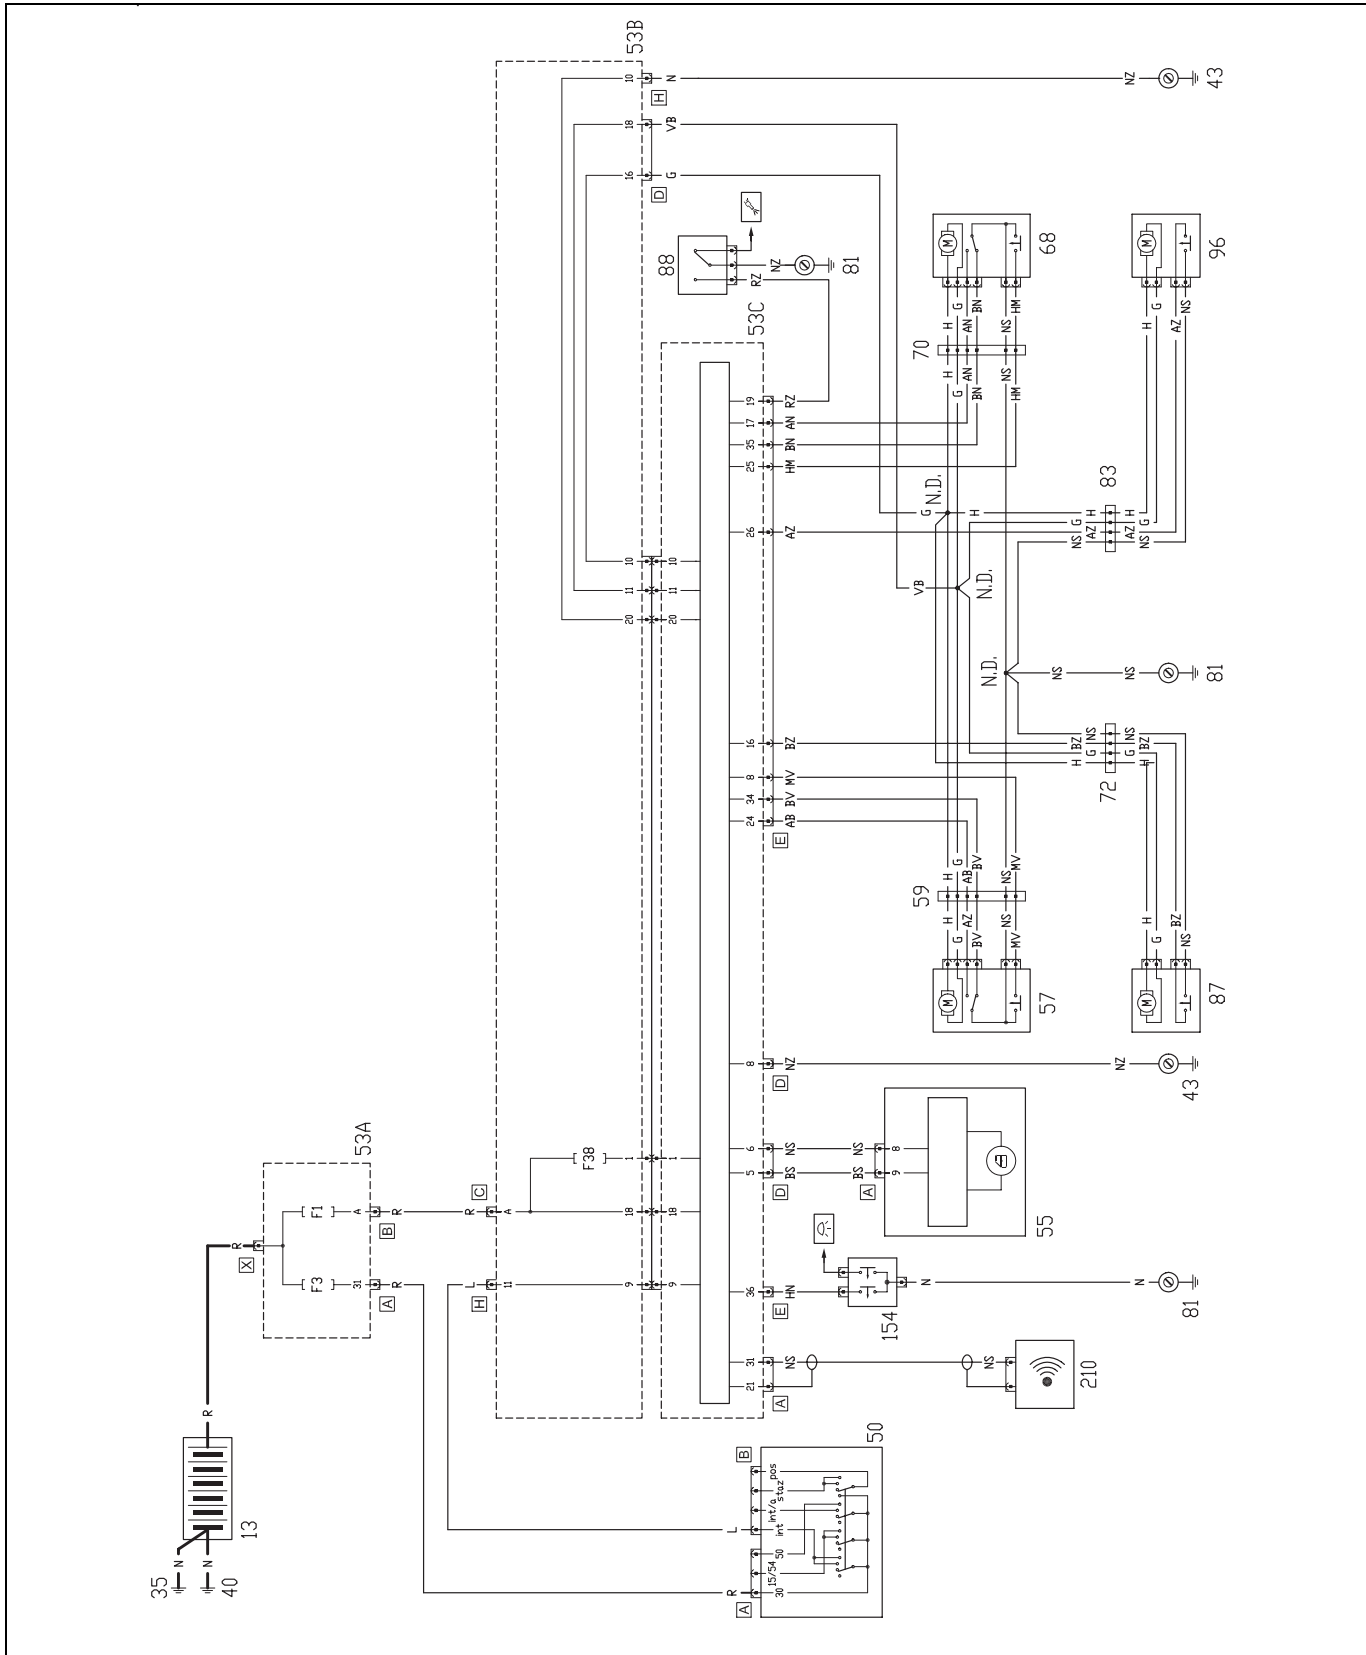

55.

Electric door lock

ALB-06-BLPOR-S