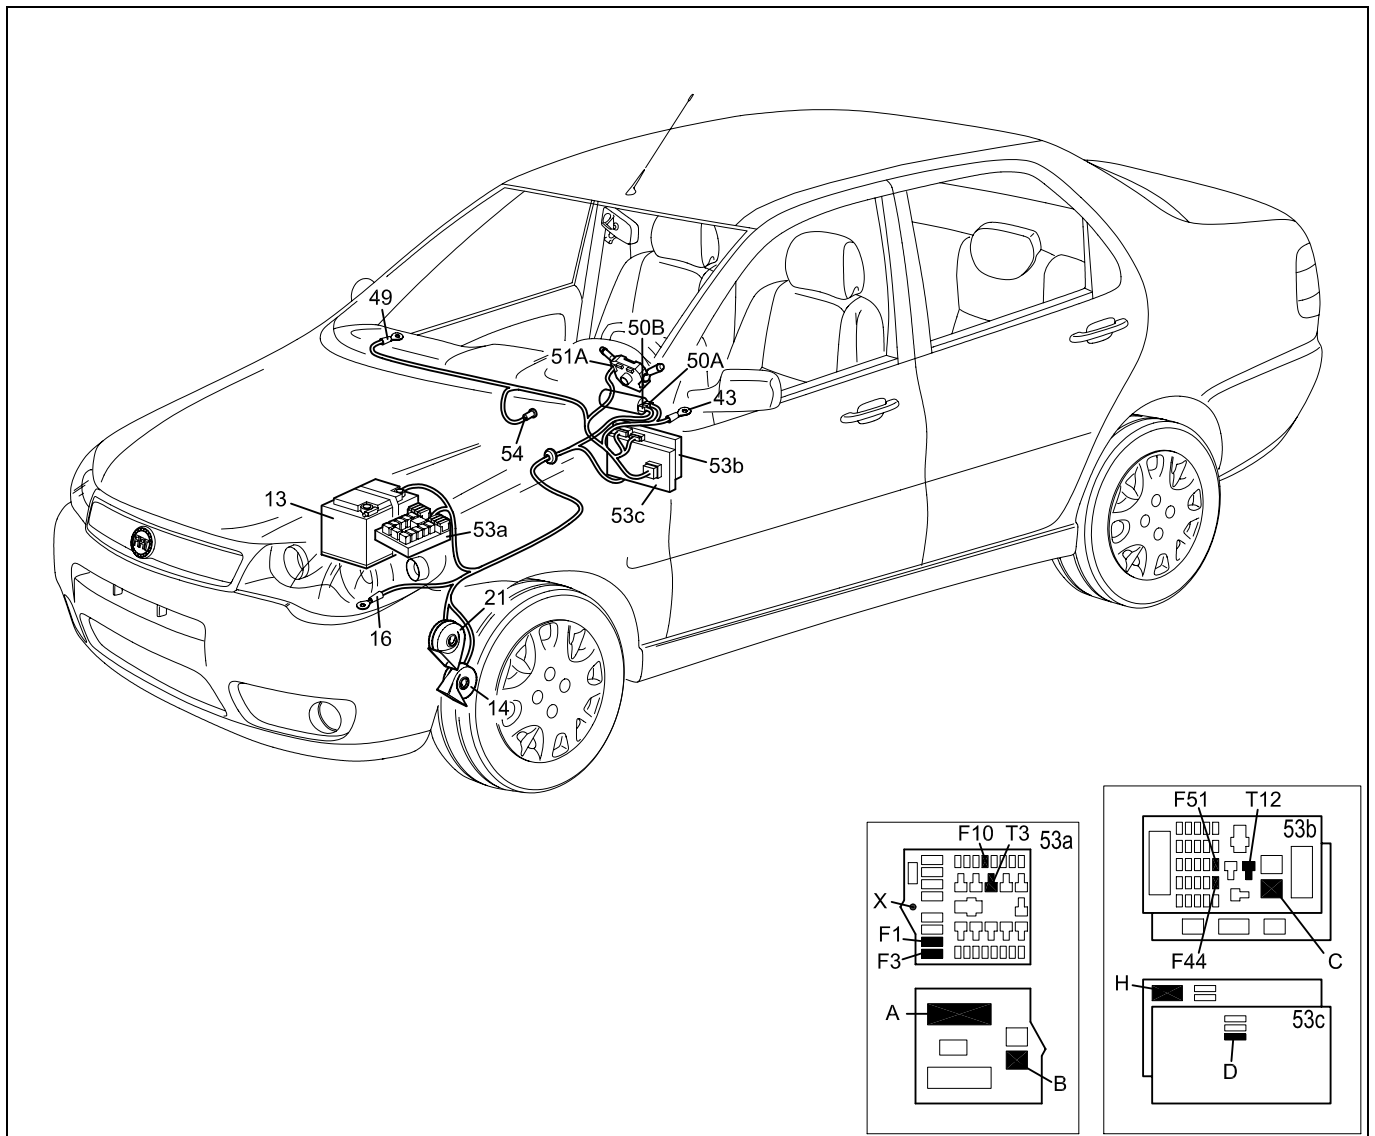

ALB-06-AVVACU-C

Horns - cigar lighter

Component key

- 13 Battery
- 14 High-tone horn
- 16 Front left earth
- 21 Low-tone horn
- 43 Left dashboard earth
- 49 Right dashboard earth
- 50 Ignition switch
- 51 Driving switch
- 53a Engine compartment branching unit
- 53b Branching unit under dashboard
- 53c "Body Computer" control unit
- 54 Cigar lighter