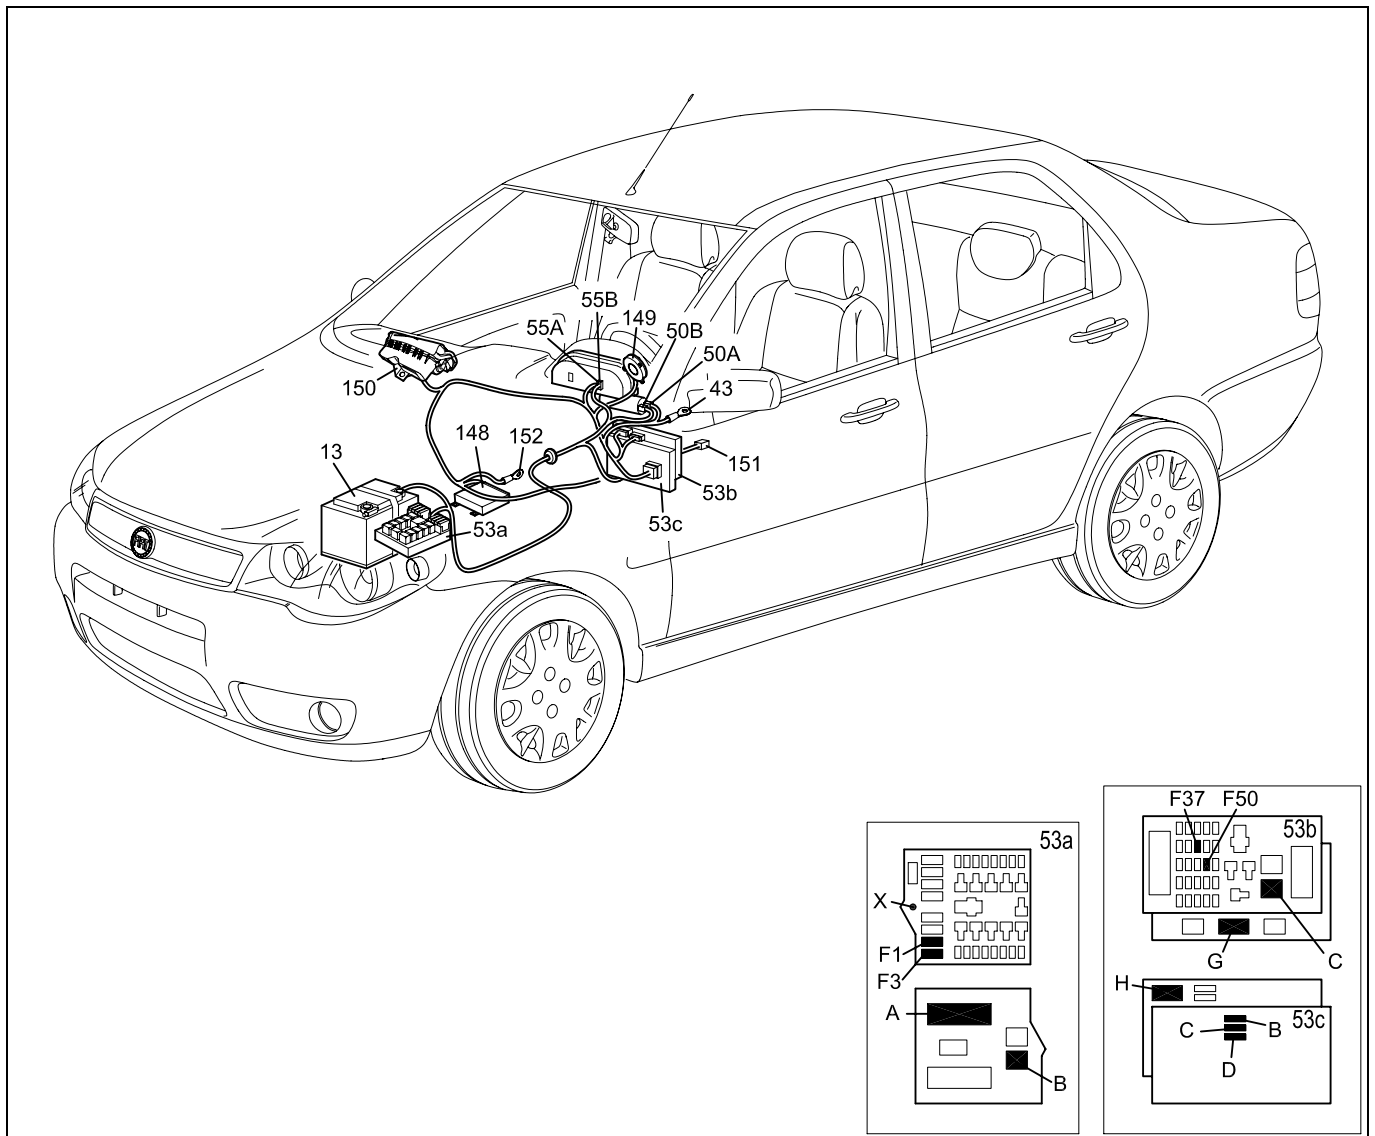

ALB-06-BAG-C

Air Bag

Component key

- 13 Battery
- 43 Left dashboard earth
- 50 Ignition switch
- 53a Engine compartment branching unit
- 53b Branching unit under dashboard
- 53c "Body Computer" control unit
- 55 Instrument panel
- 148 Air Bag control unit
- 149 Driver's Air Bag
- 150 Passenger's Air Bag
- 151 Passenger's Air Bag deactivation switch
- 152 Air Bag earth