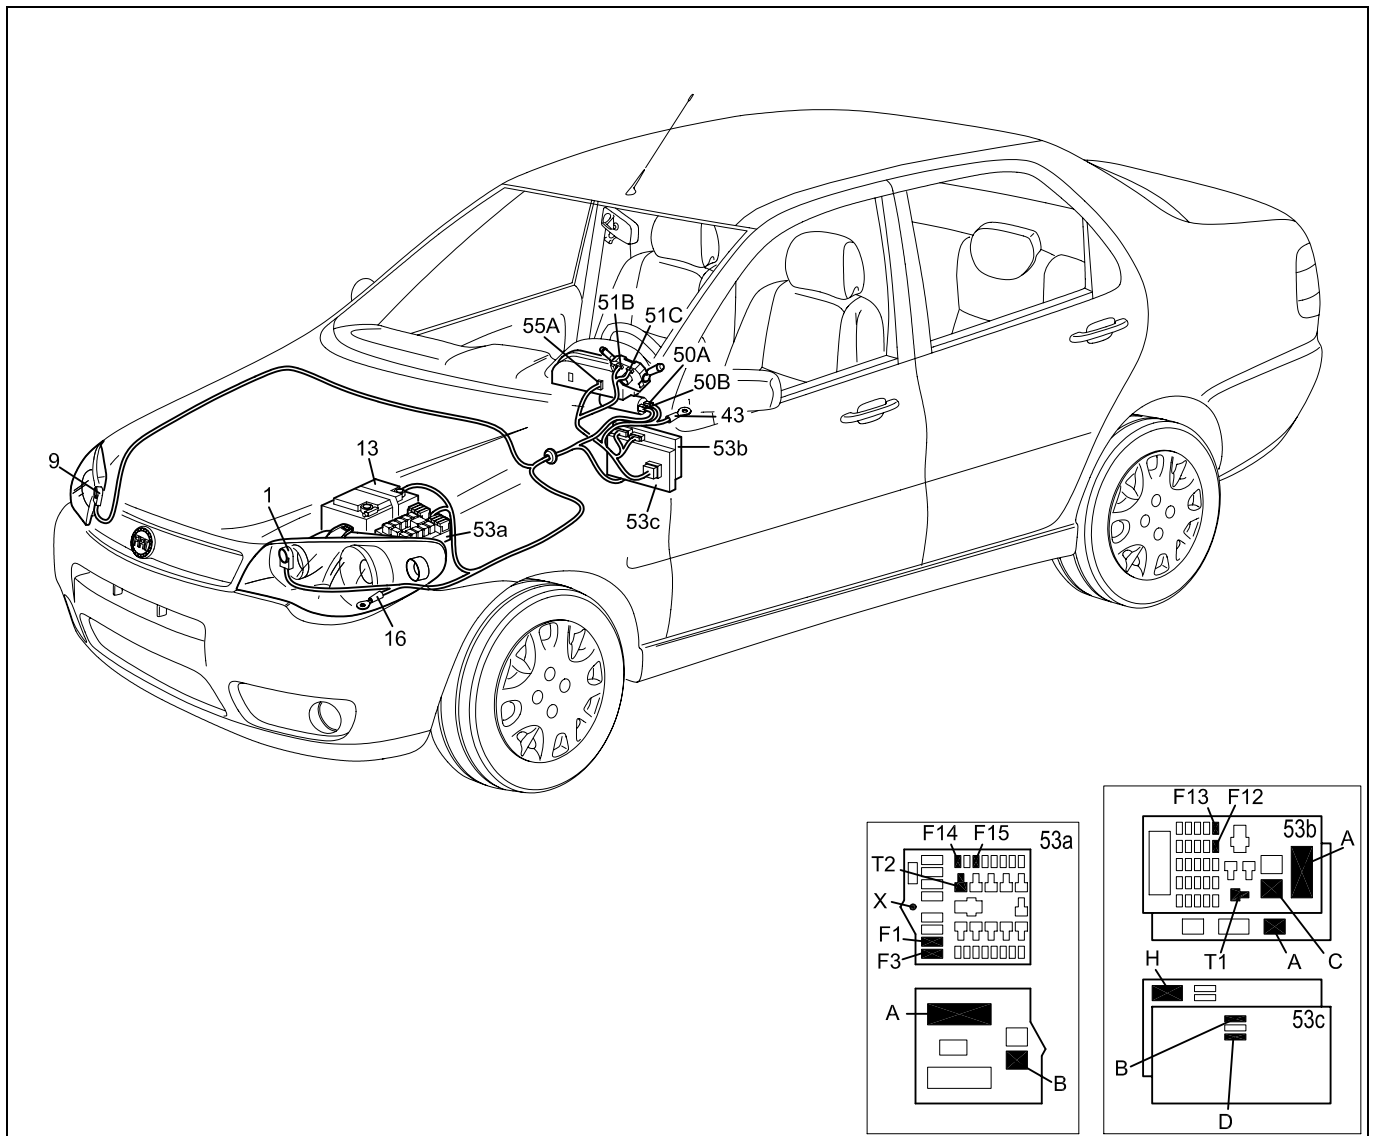

ALB-06-ANABB-C

Dipped beam headlights - main beam headlights

Component key

- 1 Front left headlight
- 9 Front right headlight
- 13 Battery
- 16 Front left earth
- 43 Left dashboard earth
- 49 Right dashboard earth
- 50 Ignition switch
- 51 Driving switch
- 53a Engine compartment branching unit
- 53b Branching unit under dashboard
- 53c "Body Computer" control unit
- 55 Instrument panel