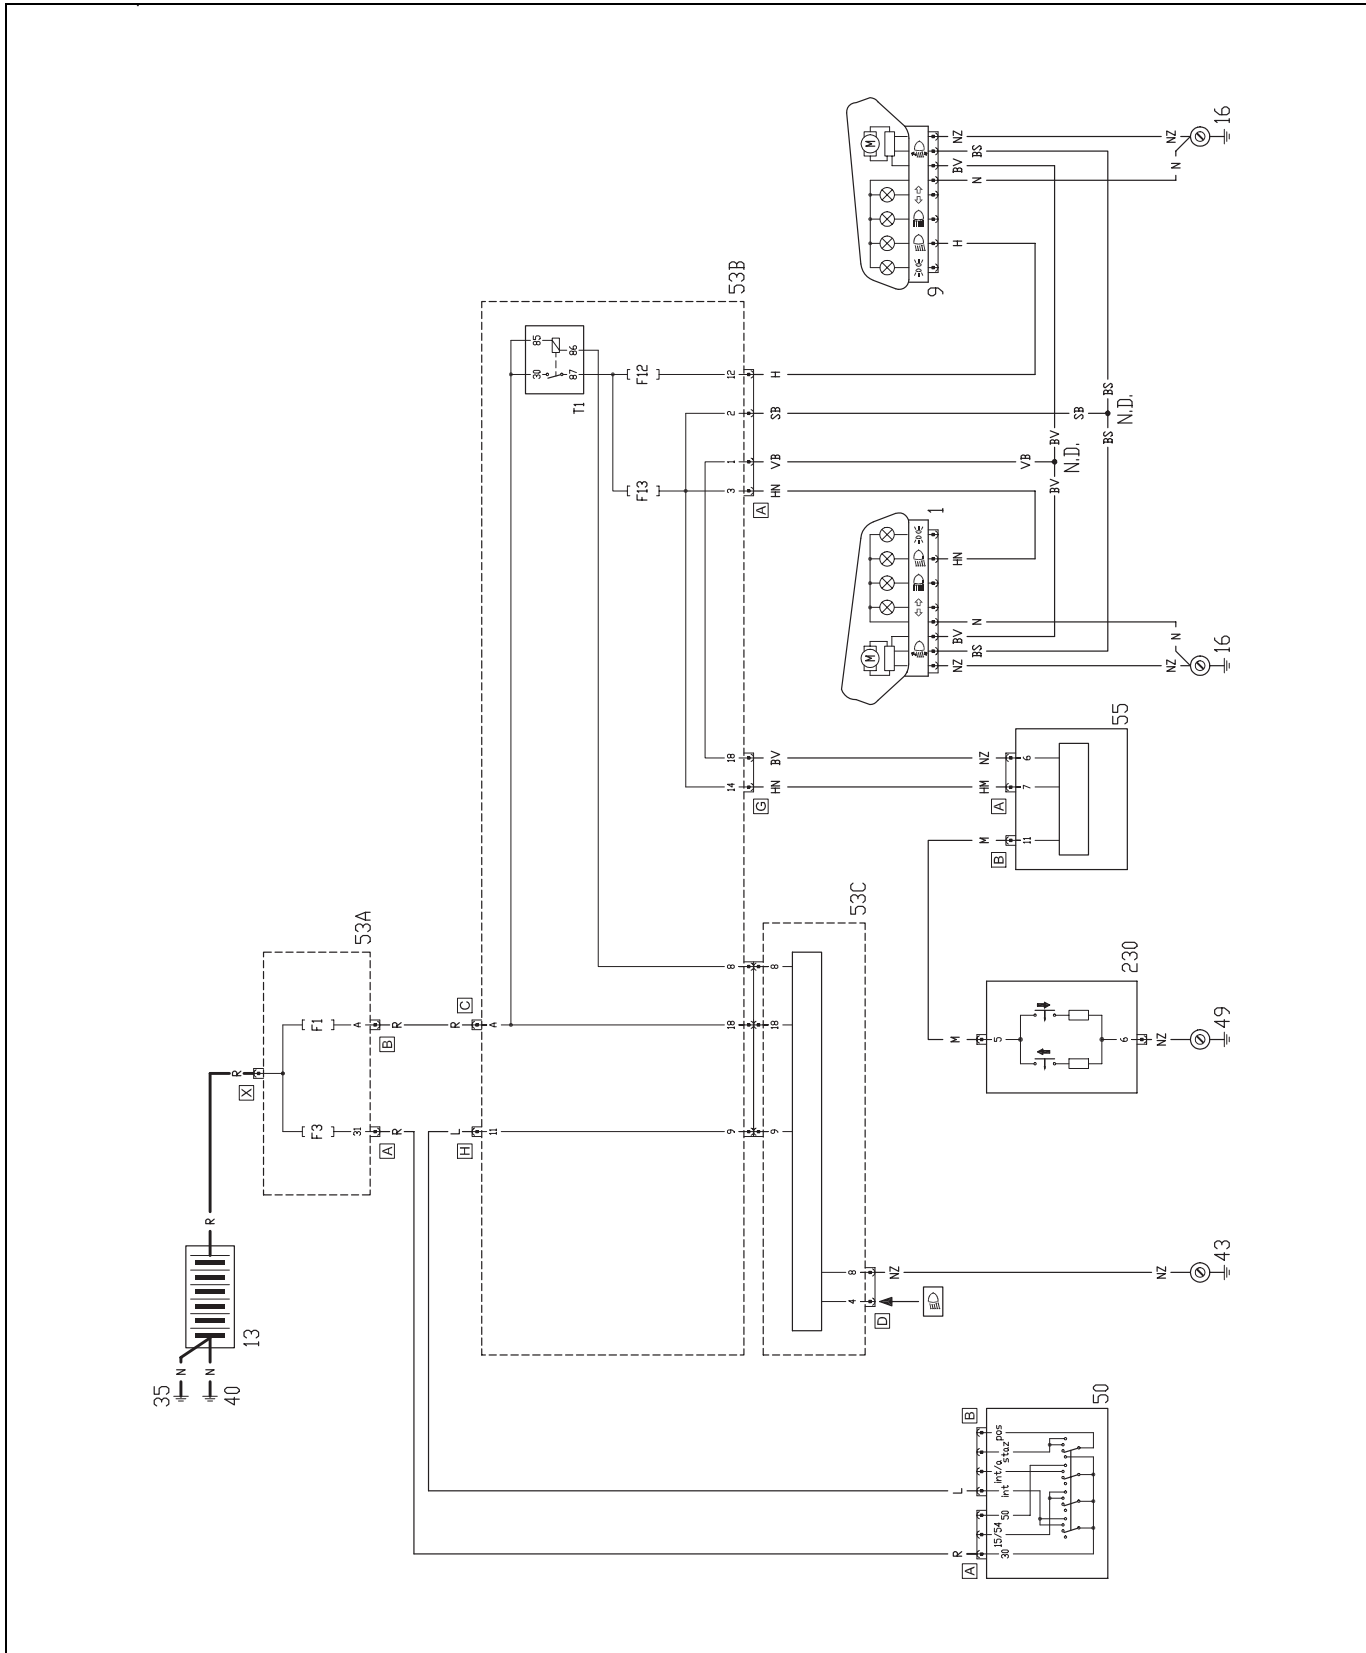

55.

Headlamp alignment