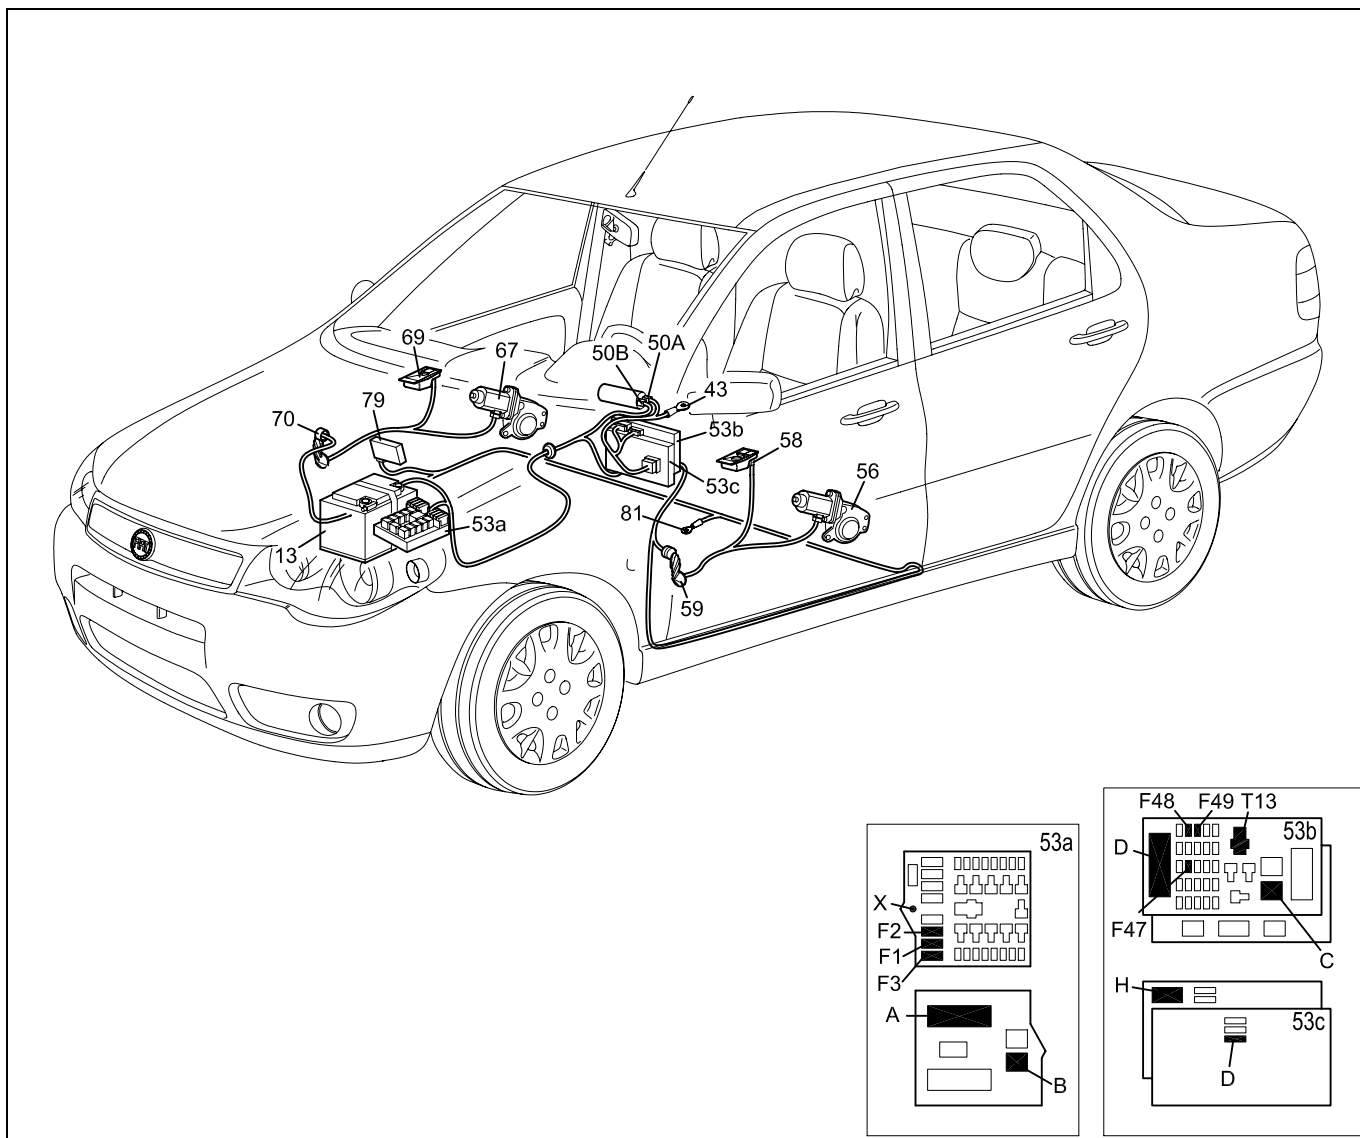

### Horns - cigar lighter

ALB-06-AVVACU-C

**Horns - cigar lighter**

Component key

- 13 Battery
- 14 High-tone horn
- 16 Front left earth
- 21 Low-tone horn
- 43 Left dashboard earth
- 49 Right dashboard earth
- 50 Ignition switch
- 51 Driving switch
- 53a Engine compartment branching unit
- 53b Branching unit under dashboard
- 53c "Body Computer" control unit
- 54 Cigar lighter