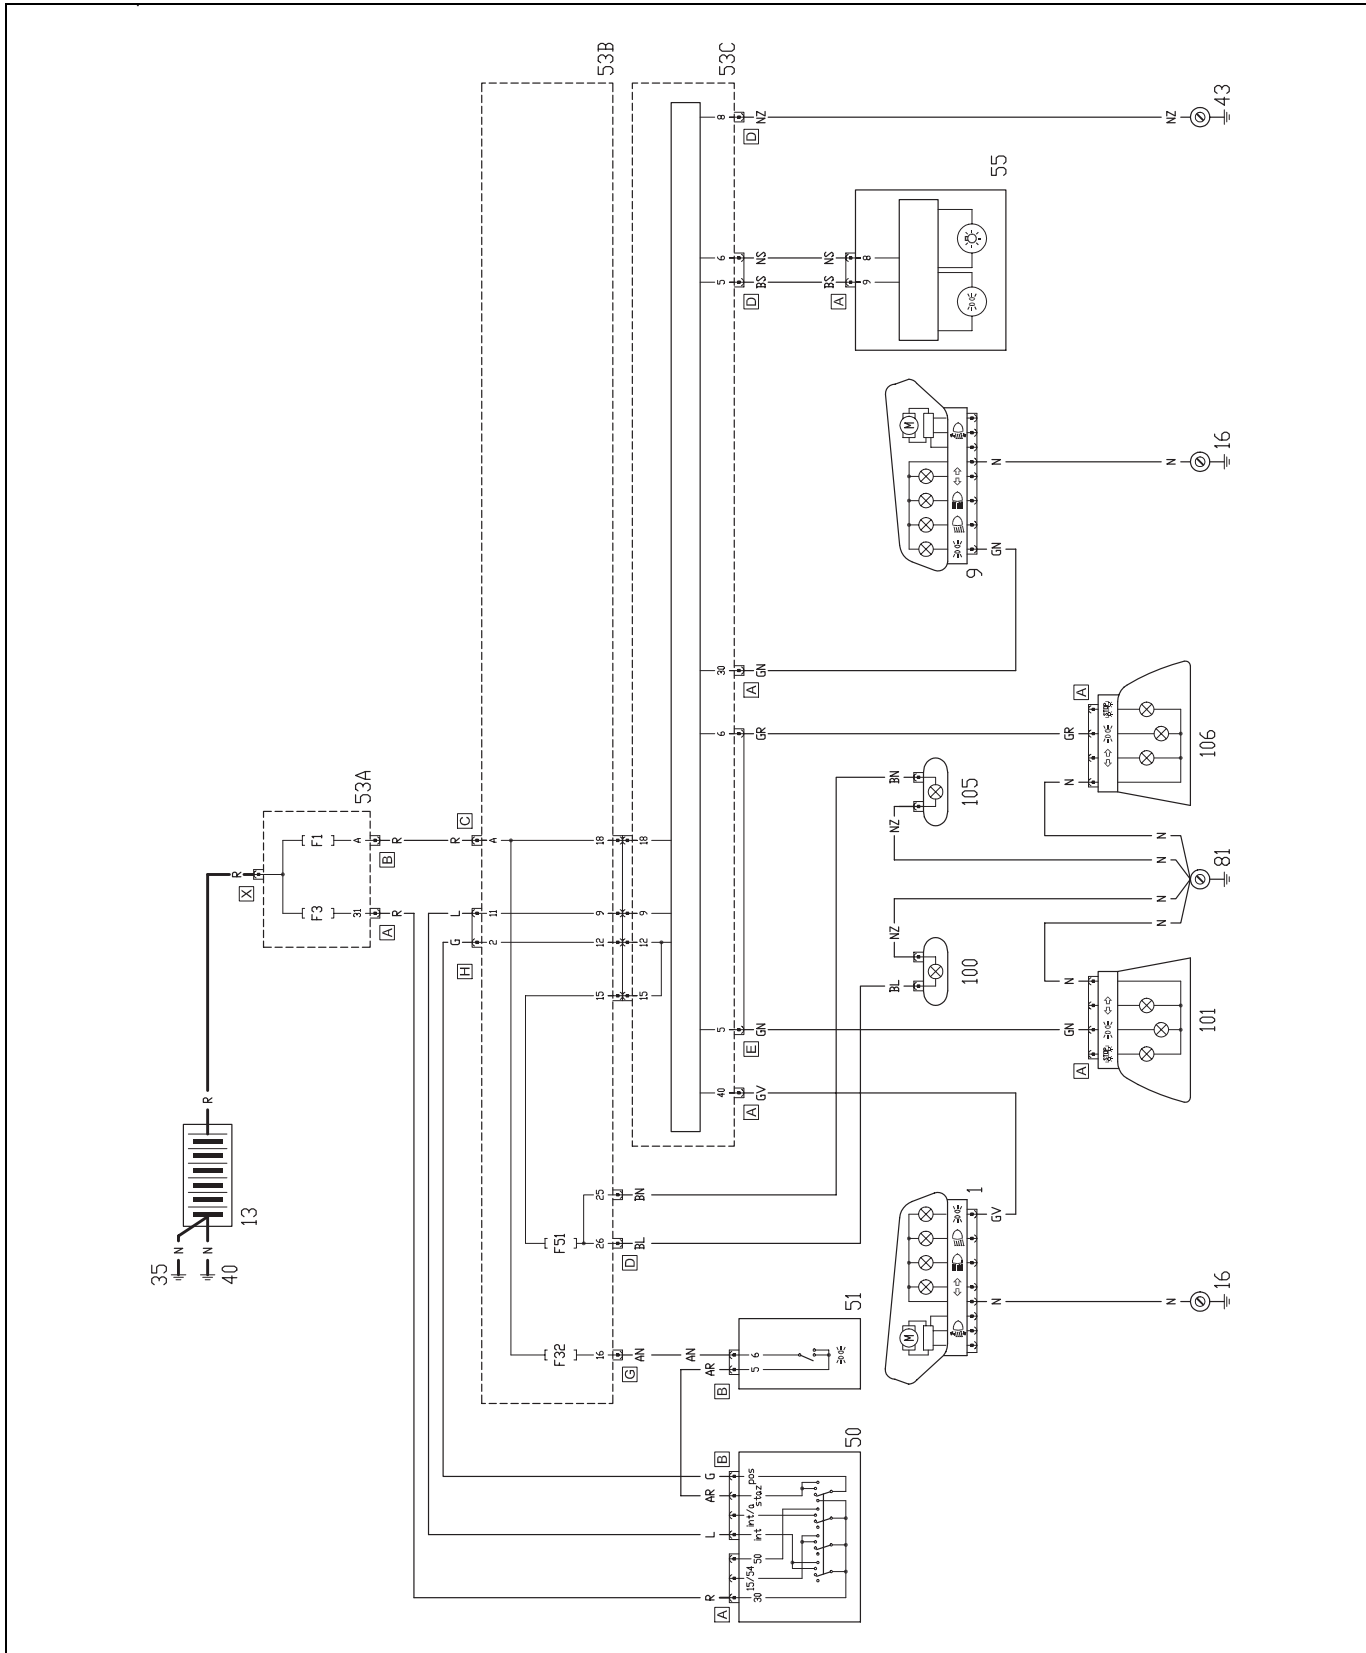

DIAGRAMS

Side/taillights and number plate lights	2
Dipped beam headlights - main beam headlights	4
Front and rear foglights	6
Direction indicators and hazard lights	8
Stop and reverse lights	10
Internal lighting	12
Headlamp alignment	14
Windscreen wiper/washer - rear heated window	16
Sound system	18
Horns - cigar lighter	20
Front power windows	22
Electric door lock	24
Instrument panel	26
Climate control system - engine electric fan	28
Air Bag	30
ABS	32
Fiat Code	34
Start-up and charge	36
Ignition and electronic injection	38
CAN line and diagnosis connector	40

Wire colour code

A	Azure	MB	Brown-White	GR	Yellow-Red
BG	White-Yellow	M	Brown	RV	Red-Green
LB	Blue-White	CA	Orange-Azure	AB	Azure-White
B	White	MN	Brown-Black	GV	Yellow-Green
BL	White-Blue	N	Black	SN	Pink-Black
LG	Blue-Yellow	CB	Orange-White	AG	Azure-Yellow
C	Orange	NZ	Black-Purple	HG	Grey-Yellow
BN	White-Black	R	Red	VB	Green-White
LN	Blue-Black	CN	Orange-Black	AN	Azure-Black
G	Yellow	RB	Red-White	HN	Grey-Black
BR	White-Red	S	Pink	VN	Green-Black
LR	Blue-Red	GN	Yellow-Black	AR	Azure-Red
H	Grey	RG	Red-Yellow	HR	Grey-Red
BV	White-Green	V	Green	VR	Green-Red
LV	Blue-Green	GL	Yellow-Blue	AV	Azure-Green
L	Blue	RN	Red-Black	HV	Grey-Green
BZ	White-Purple	Z	Purple	ZB	Purple-White

55.

Side/taillights and number plate lights

ALB-06-POSIZ-S