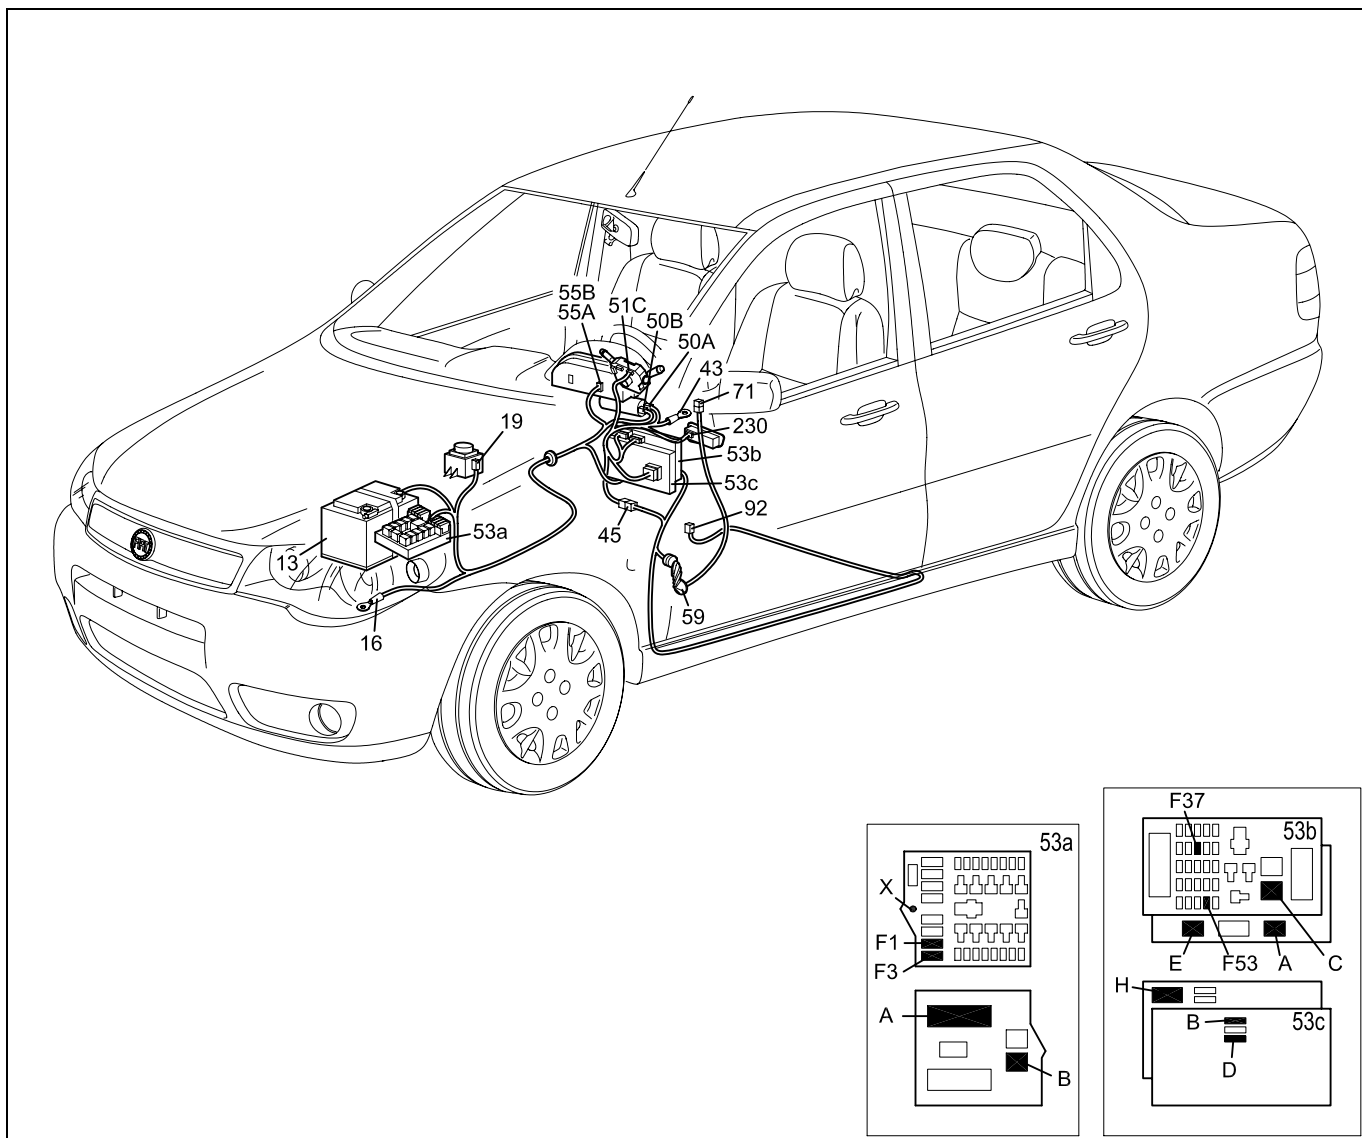

ALB-06-QUADR-C

Instrument panel

Component key

13	Battery	71	Left door mirror
16	Front left earth	92	Handbrake engagement indication switch
19	Sensor for insufficient brake fluid level	230	Side switch control unit
43	Left dashboard earth		
45	Dashboard wire connection with rear wires		
50	Ignition switch		
51	Driving switch		
53a	Engine compartment branching unit		
53b	Branching unit under dashboard		
53c	"Body Computer" control unit		
55	Instrument panel		
59	Rear wire connection - front left door