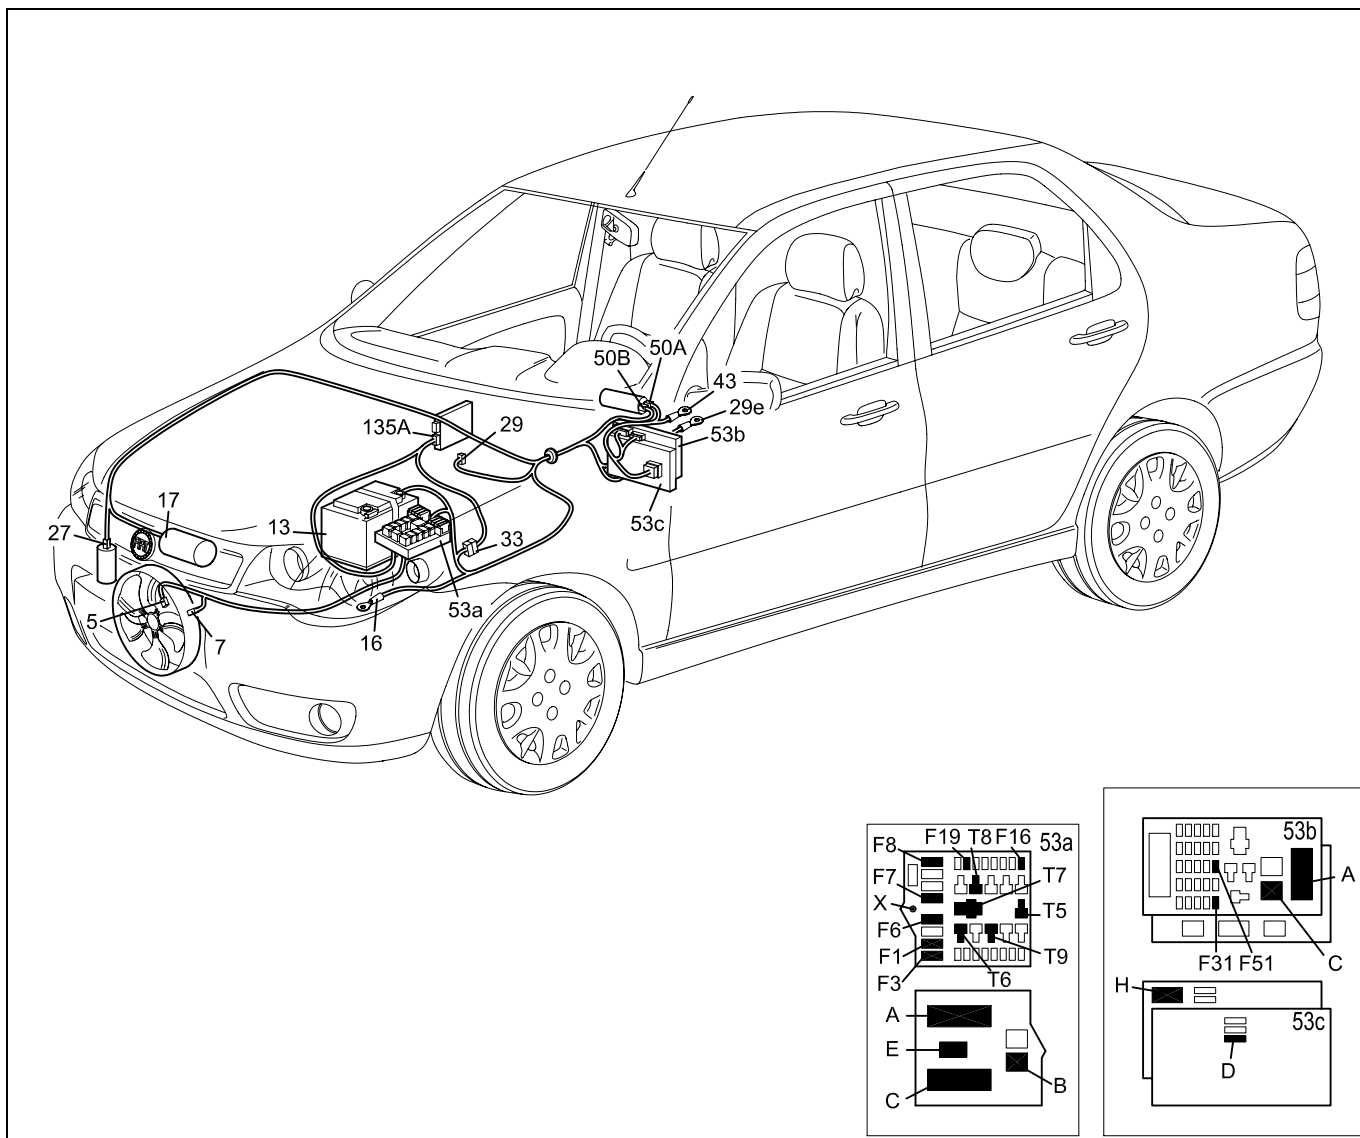

ALB-06-CLIMA-C

Climate control system - engine electric fan

Component key

5	Engine cooling electric fan	29f	Electric fan fourth speed remote control switch
7	Resistor for engine cooling electric fan speed	29g	Heater/air conditioner light bulb
13	Battery	29h	Air conditioner hoarfrost sensor
16	Front left earth	33	Front wire connection - engine
17	Air conditioner compressor	43	Left dashboard earth
27	Air conditioner four-level pressure switch	50	Ignition switch
29	Heater/air conditioner unit connection	53a	Engine compartment branching unit
29a	Heater/air conditioner electric fan	53b	Branching unit under dashboard
29b	Fan resistors	53c	"Body Computer" control unit
29c	Fan control switch	135	Injection control unit
29d	Fan first speed remote switch		
29e	Heater/air conditioner unit earth