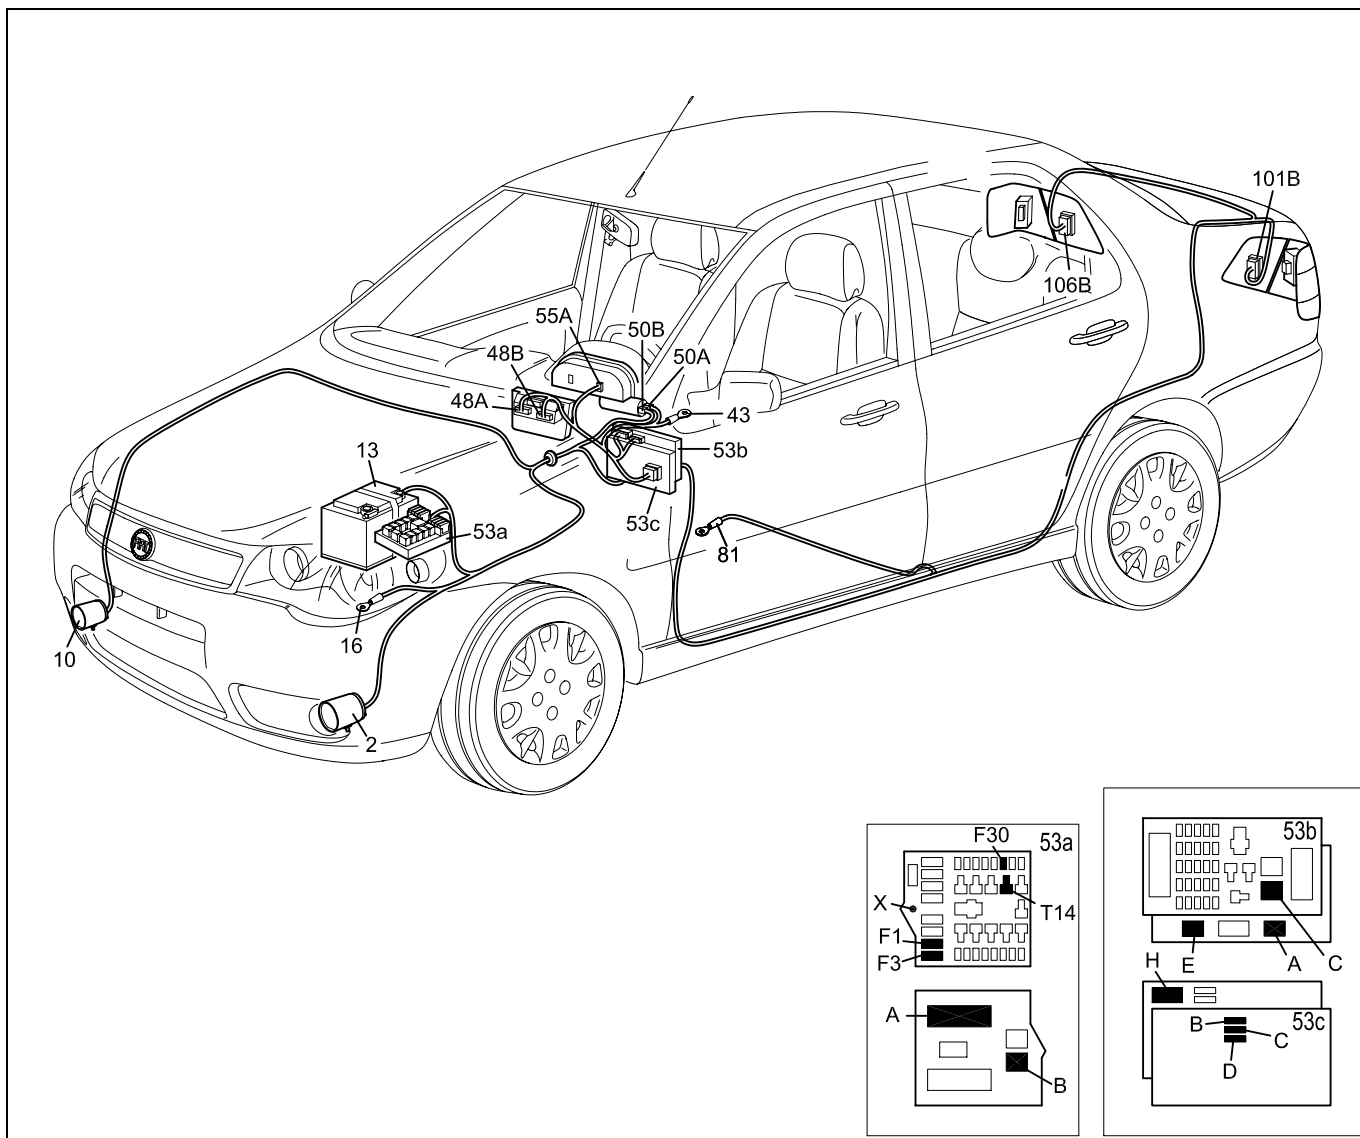

ALB-06-FRNEB-C

Front and rear foglights

Component key

- 2 Left foglight
- 10 Right foglight
- 13 Battery
- 16 Front left earth
- 43 Left dashboard earth
- 48 Switch control unit
- 50 Ignition switch
- 53a Engine compartment branching unit
- 53b Branching unit under dashboard
- 53c "Body Computer" control unit
- 55 Instrument panel
- 81 Central rear earth
- 101 Rear left headlight unit
- 106 Rear right headlight unit