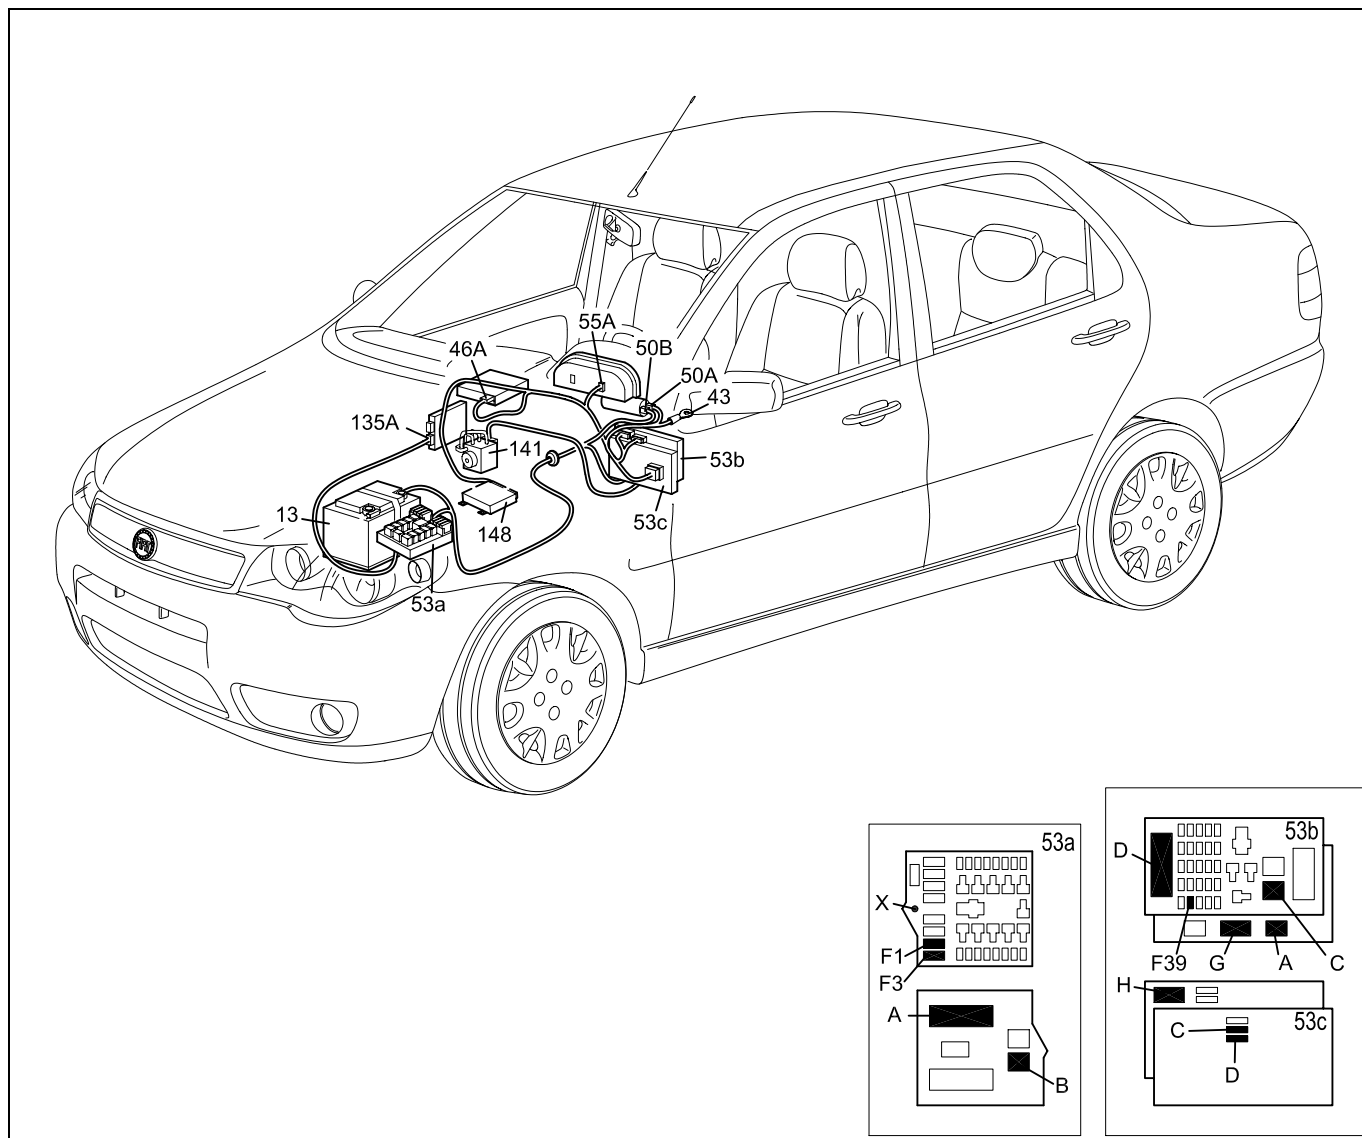

ALB-06-CAN-C

CAN line and diagnosis connector

Component key

- 13 Battery
- 43 Left dashboard earth
- 50 Ignition switch
- 53a Engine compartment branching unit
- 53b Branching unit under dashboard
- 53c "Body Computer" control unit
- 55 Instrument panel
- 135 Injection control unit
- 141 ABS electronic control box
- 148 Air Bag control unit