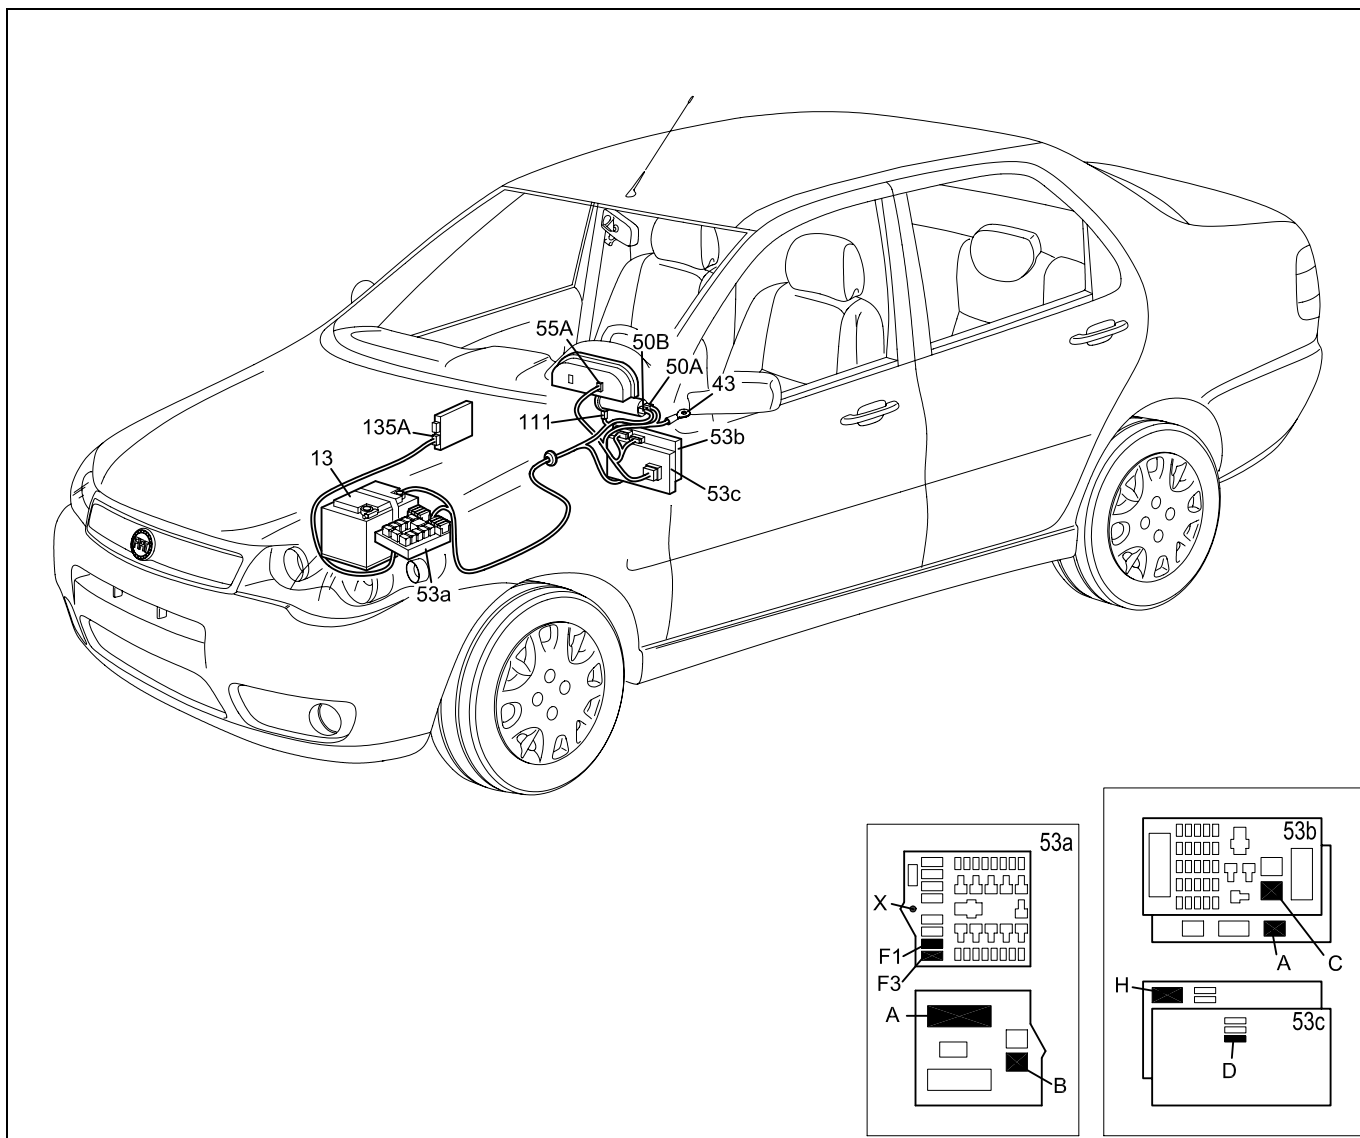

ALB-06-CODE-C

Fiat Code

Component key

- 13 Battery
- 43 Left dashboard earth
- 50 Ignition switch
- 53a Engine compartment branching unit
- 53b Branching unit under dashboard
- 53c "Body Computer" control unit
- 55 Instrument panel
- 111 Aerial for FIAT CODE control unit
- 135 Injection control unit