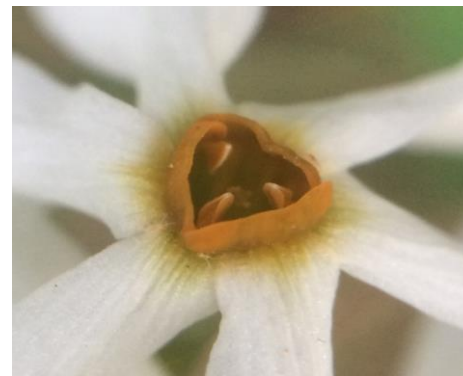

PLANT OVERALL VIEW

Image by [@finrod](#)

Image by [@trcarlisle](#)

Image by [@micorreia](#)

CORONA DETAIL

Image by [Enric Martí](#)

Image by [@davidcb](#)

Image by [@micorreia](#)

LEAVES	Synanthous	Hysteranthous	Hysteranthous
CORONA COLOR	Orange – dark yellow-green	Orange – dark yellow-green	Pale yellow – bright yellow-green
CORONA SHAPE	Round (sometimes rounded triangle), unbroken, in most of them curves to the inside.	Triangular, most with three lobes, sometimes crenated or irregular margin.	Round (sometimes rounded triangle), with six lobes.
Nº OF FLOWERS	(1) 2-9	1-2 (up to 5)	1 (2)
DISTRIBUTION	Mediterranean	Mediterranean	SW Iberian Pen. and NW Africa
Flora Iberica & Aedo:	<i>Narcissus elegans</i>	<i>Narcissus obsoletus</i>	<i>Narcissus serotinus</i>
POWO & Koopowitz:	<i>Narcissus obsoletus</i>	<i>Narcissus miniatus</i>	<i>Narcissus serotinus</i>