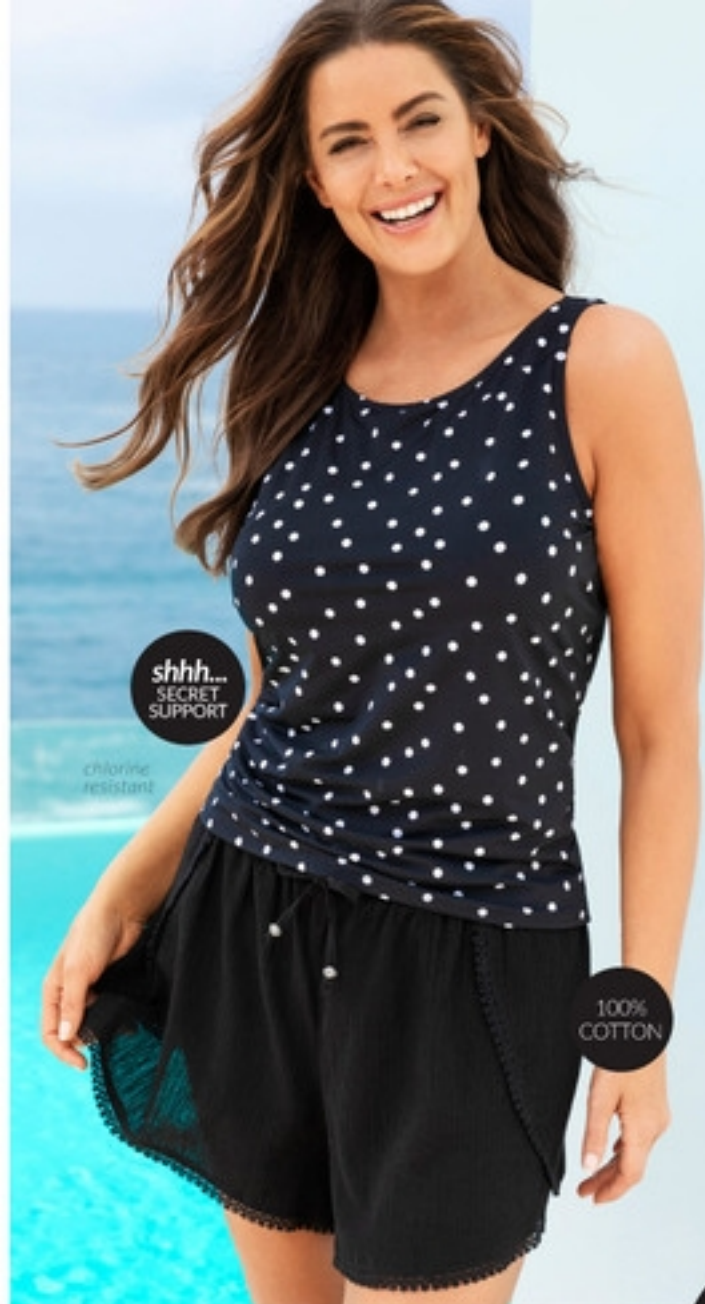

TWO PACK MAXI BRIEF

BLACK IN THE SWIM

Looks to suit, from powermesh polka dots to floaty cover-ups.

LiteRide
by CROCS
CROCS LITE RIDE
SLIDE \$79.99

shhh...
SECRET
SUPPORT

chlorine
resistant

100%
COTTON

shhh...
SECRET
SUPPORT