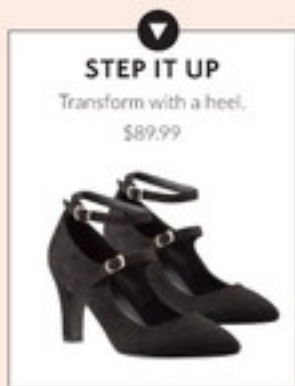

\$69.99

COMFY CROP STYLE
INSPIRED BY THE WILD

CROP PLEAT
HEM DETAIL

3/4 PULL ON

CROP
BUCKLE DETAIL

SHORTS

STEP IT UP

Transform with a heel.
\$89.99