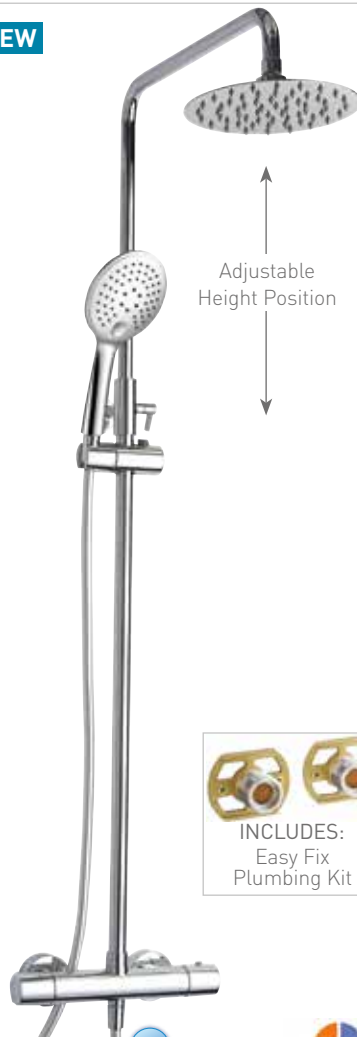

**NEW**Adjustable  
Height PositionINCLUDES:  
Easy Fix  
Plumbing Kit

DOC48 €388.00  
Round Exposed Thermostatic Valve  
With Diverter, Rigid Riser Rail, 300mm  
Slimline Shower Head & Hand Shower

MP

LU022 €333.00  
5 Hole Bath Shower Mixer