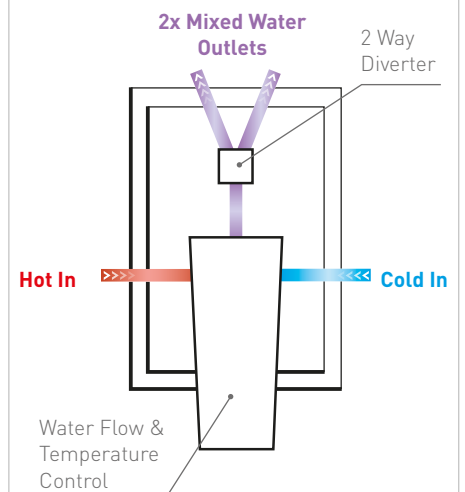

HEIDI

HP+

ID006 €200.00
2 Hole Wall Basin Mixer

ID009 €200.00
Basin Mono Mixer
Including Klik Waste

MP

ID018 €115.00
Bath & Shower Valve - Single Function

HP