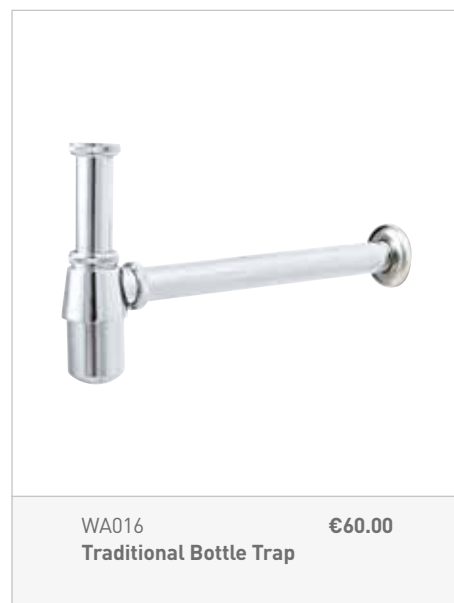

BASIN WASTES & BOTTLE TRAPS