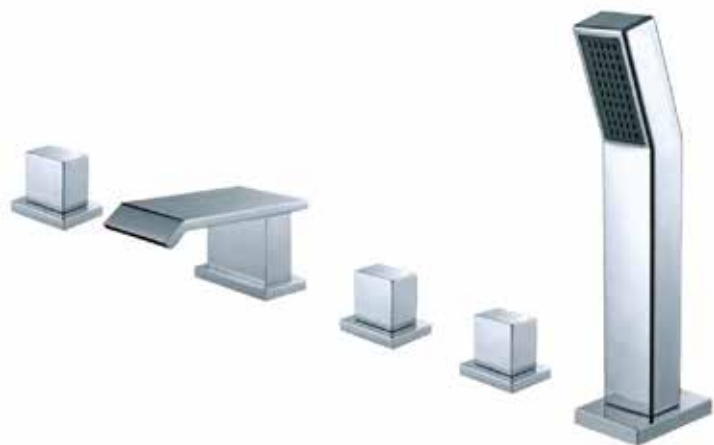

## QUSAY

QS009  
**Basin Mono Mixer**  
Including Klik Waste

€144.00

QS019  
**Bath Shower Mixer**  
Including Hose, Handset & Bracket

€233.00

QS022  
**5 Hole Deck Mounted Bath Shower Mixer & Pull-Out Hand Shower**