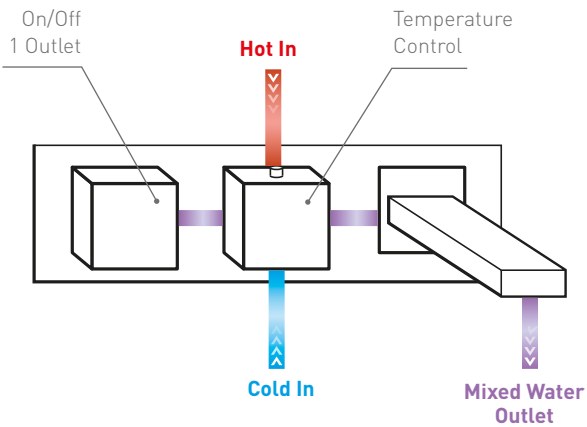

CONCEALED SINGLE FUNCTION THERMOSTATIC VALVES