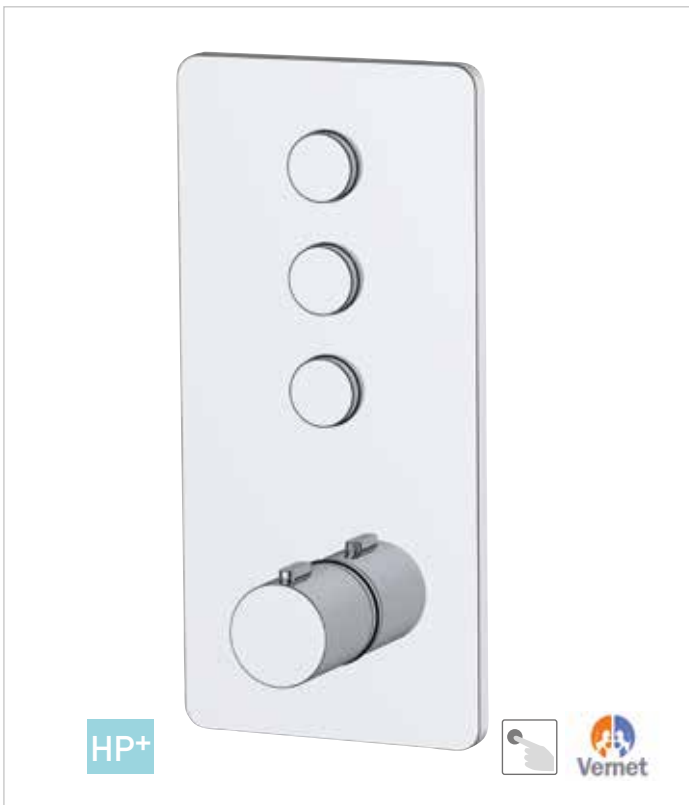

€425.00

**HP**

SV132  
Dual Function Thermostatic Touch Control Valve

€451.00

**HP+**

SV133  
Triple Function Thermostatic Touch Control Valve

€469.00