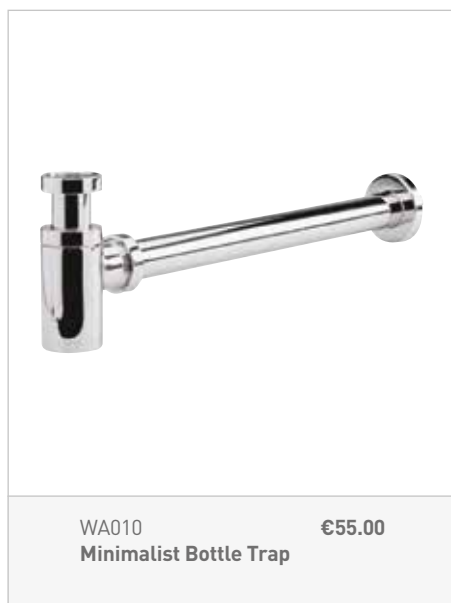

BASIN WASTES & BOTTLE TRAPS