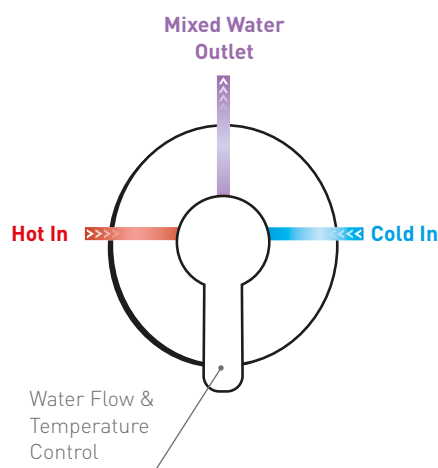

NEW FIORE

FE006 €218.00
2 Hole Wall Basin Mixer

HP+

MP

FE018 €119.00
Bath Shower Valve - Single Function

HP

FE023 €163.00
Bath & Shower Valve - Twin Function