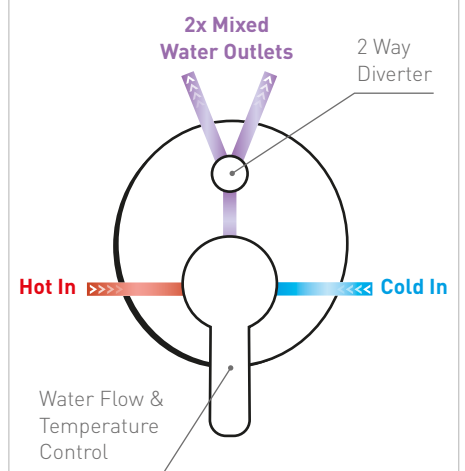

NEW PETRA

€147.00

€110.00

HP

PT010
4 Hole Bath Shower Mixer
Including Hose & Handset

€192.00

MP

PT018
Bath & Shower Valve - Single Function

€98.00

HP

PT023
Bath & Shower Valve - Twin Function

€122.00