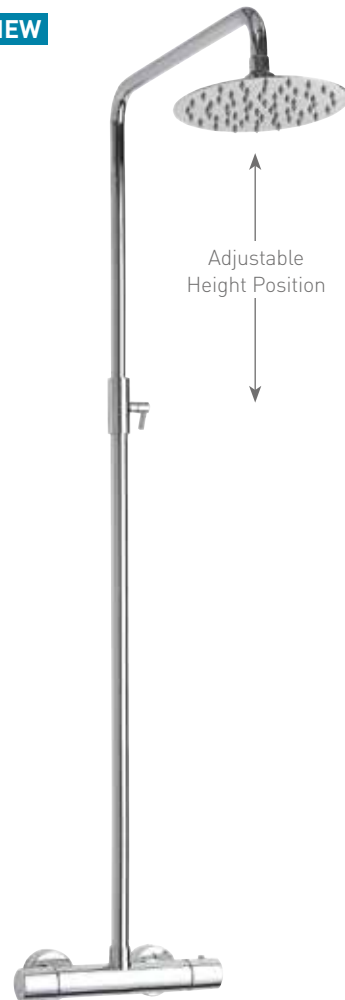

€115.00

NEW

Adjustable
Height Position

MP

COLDTOUCH

Vernet

DOC50
Round Exposed Thermostatic Valve
With Rigid Riser Rail & 300mm
Slimline Shower Head

€355.00