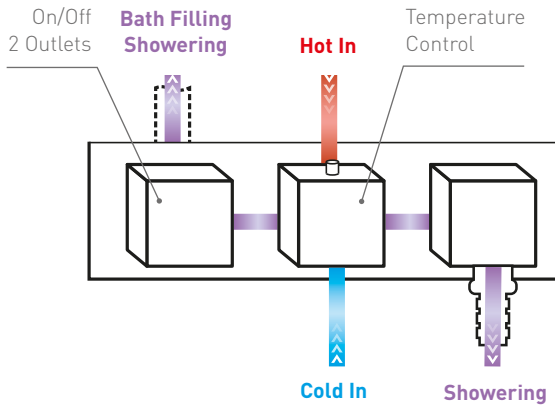

CONCEALED DUAL FUNCTION THERMOSTATIC VALVES

MP

SV043 Twin Valve - Dual Function including Outlet Elbow