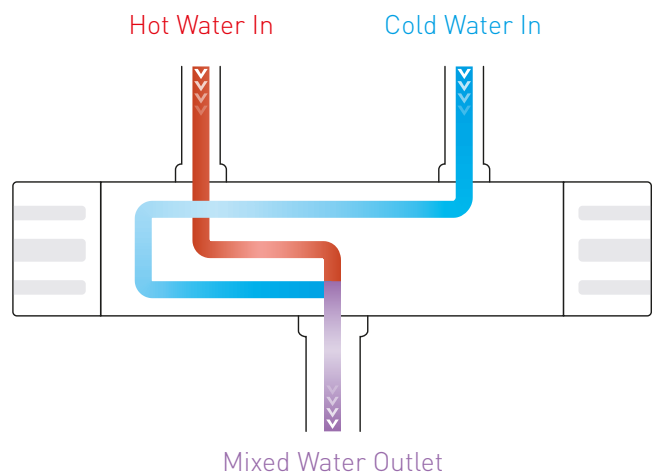

**NEW** COLDTOUCH

**NEW**

Adjustable  
Height Position

DOC45 **€366.00**  
**Square Thermostatic Bar Valve**  
 With Square Rigid Riser, Handset &  
 200mm Square Shower Head

DOC46 **€406.00**  
**Square Thermostatic Bar Valve**  
 With Square Rigid Riser, Handset &  
 300mm Square Shower Head