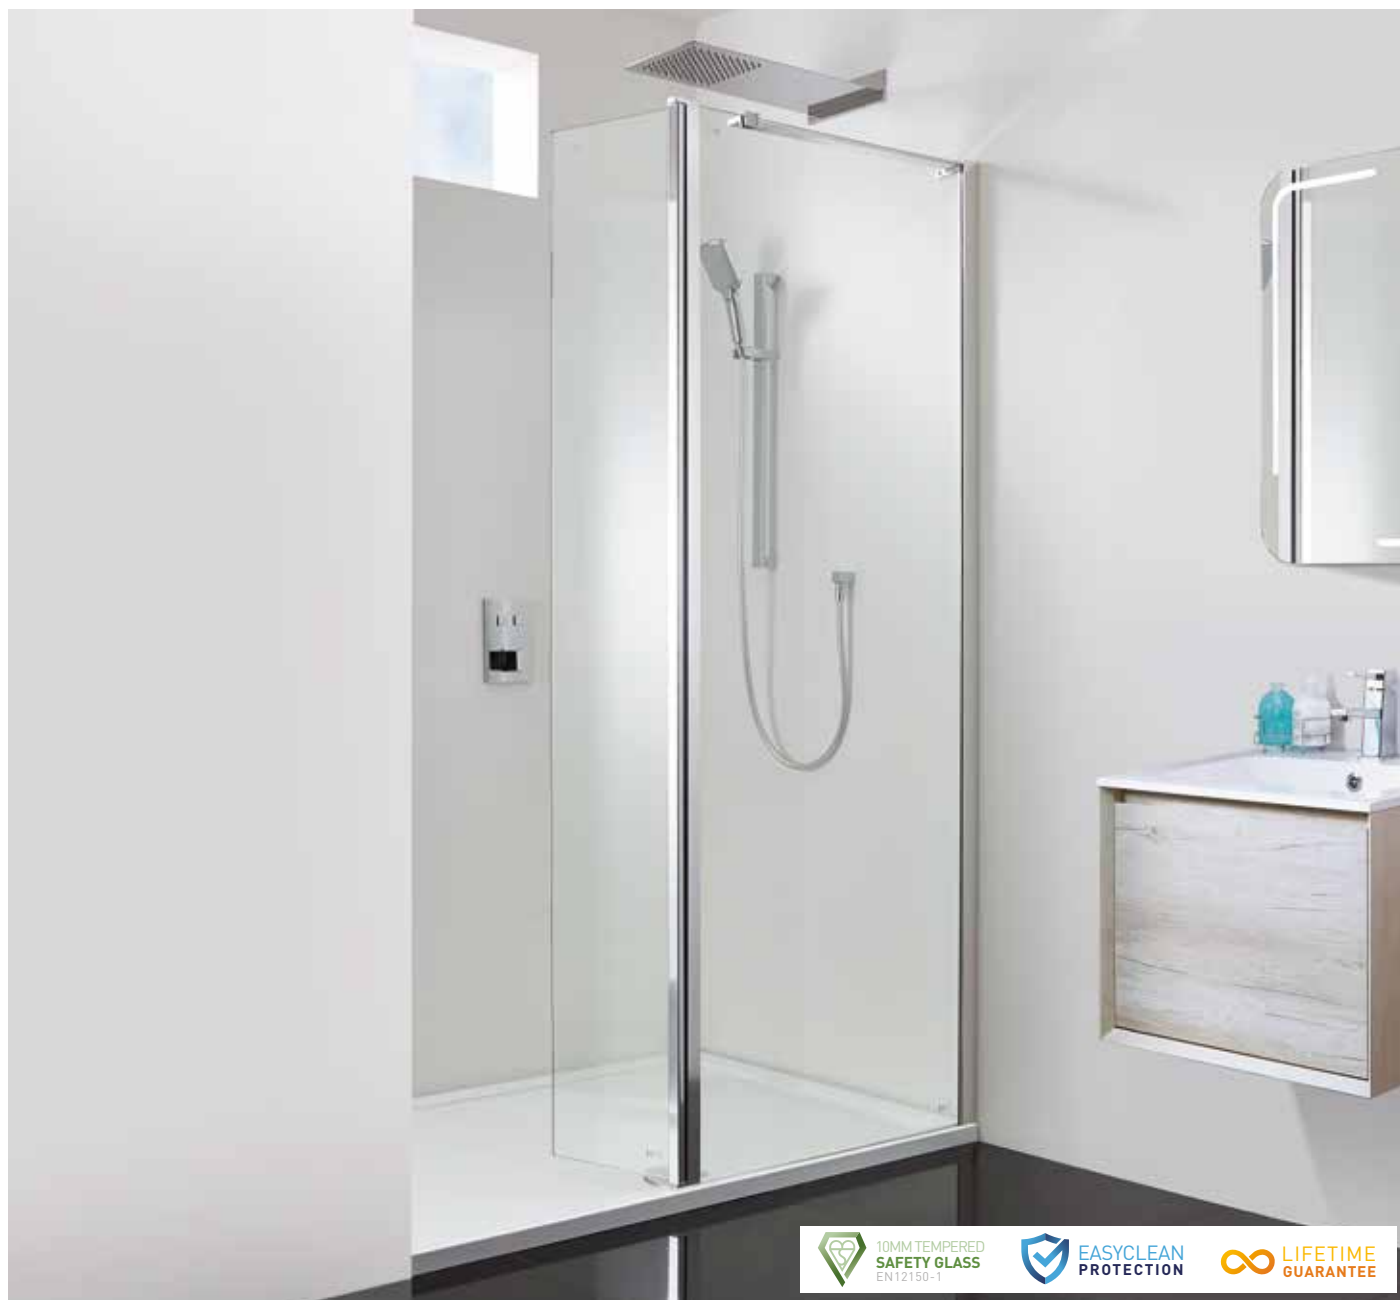

# TECHNO 10MM HINGED WALK-IN NEW