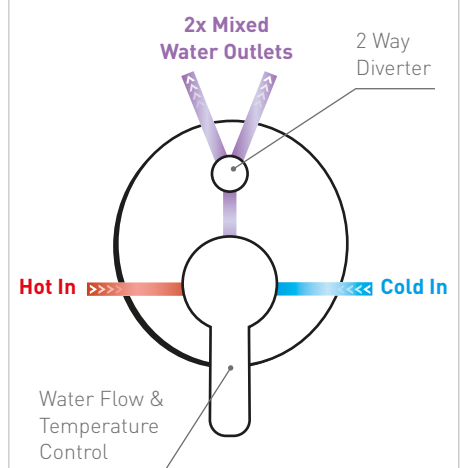

HP

BE023 €122.00
Bath & Shower Valve - Twin Function