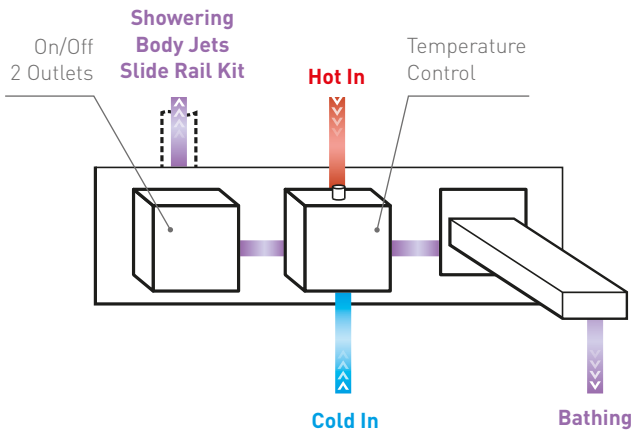

CONCEALED DUAL FUNCTION THERMOSTATIC VALVES

SV045 Twin Valve - Dual Function including Bath Spout