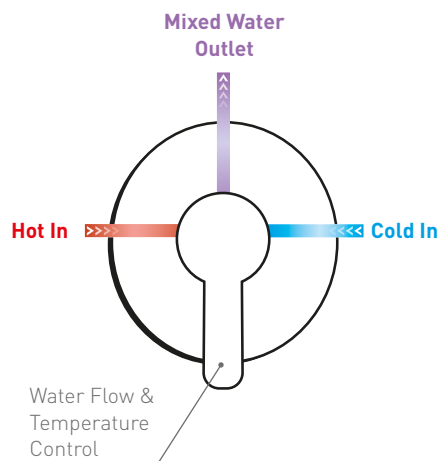

DOC50
Round Exposed Thermostatic Valve
With Rigid Riser Rail & 300mm
Slimline Shower Head

Water Flow &
Temperature
Control