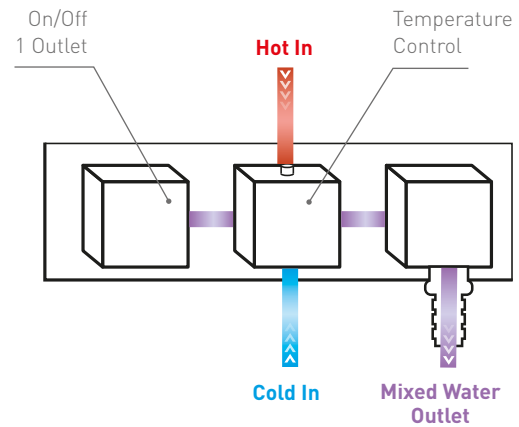

CONCEALED SINGLE FUNCTION THERMOSTATIC VALVES