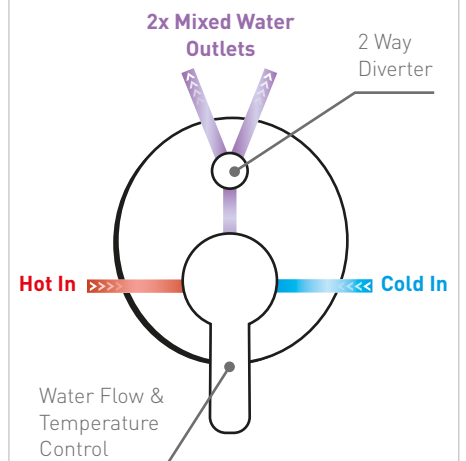

€104.00

HP

JZ023  
Bath & Shower Valve - Twin Function

€111.00

Water Flow &  
Temperature  
Control

Water Flow &  
Temperature  
Control

ESTA **NEW**

**NEW** ESTA