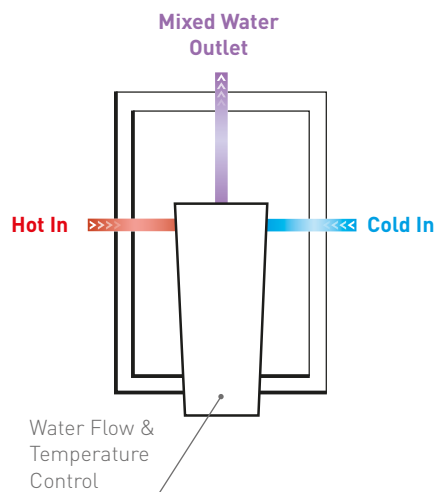

HEIDI

HP+

ID006 €200.00
2 Hole Wall Basin Mixer

ID009 €200.00
Basin Mono Mixer
Including Klik Waste

MP

ID018 €115.00
Bath & Shower Valve - Single Function

HP