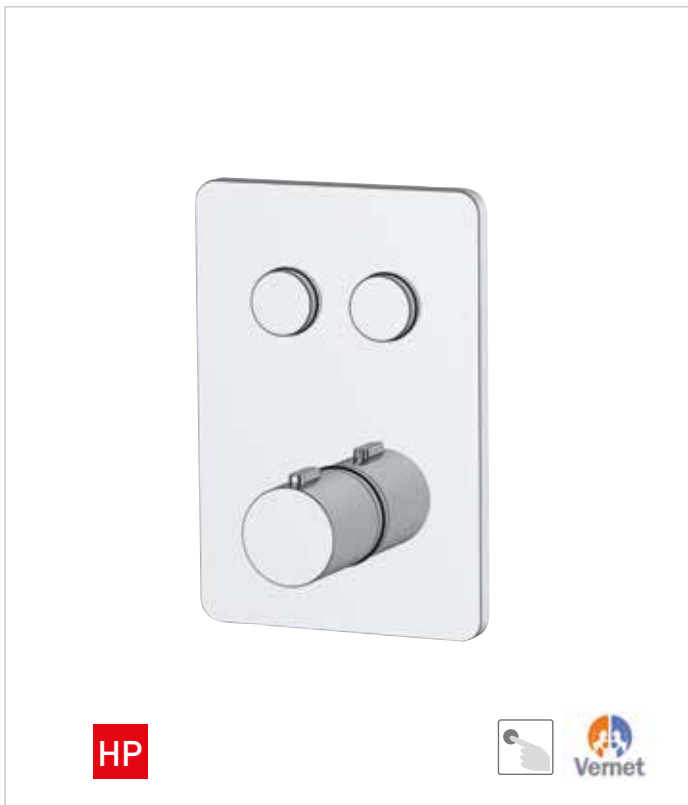

HP

SV132
Dual Function Thermostatic Touch Control Valve

€451.00