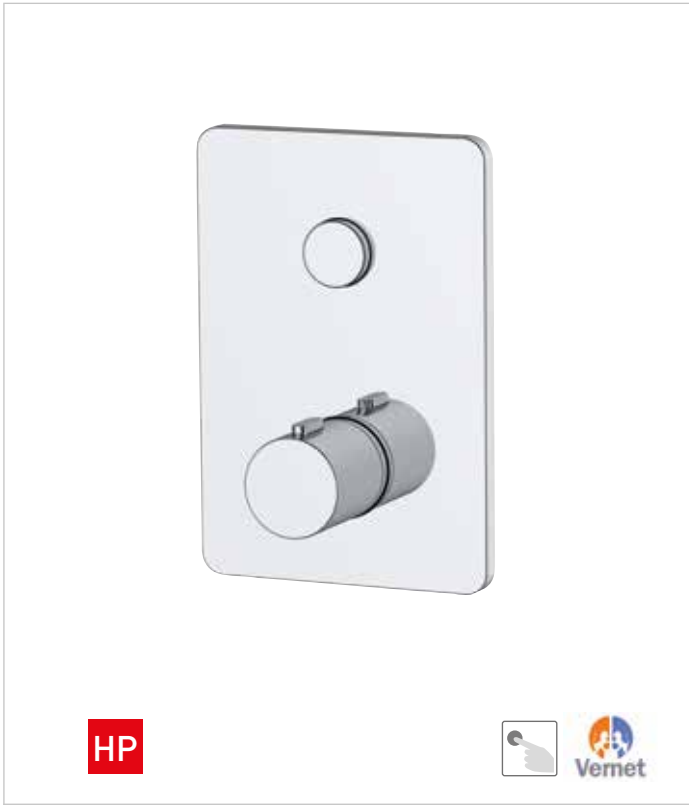

NEW TOUCH TAIO

HP

SV131
Single Function Thermostatic Touch Control Valve

€425.00