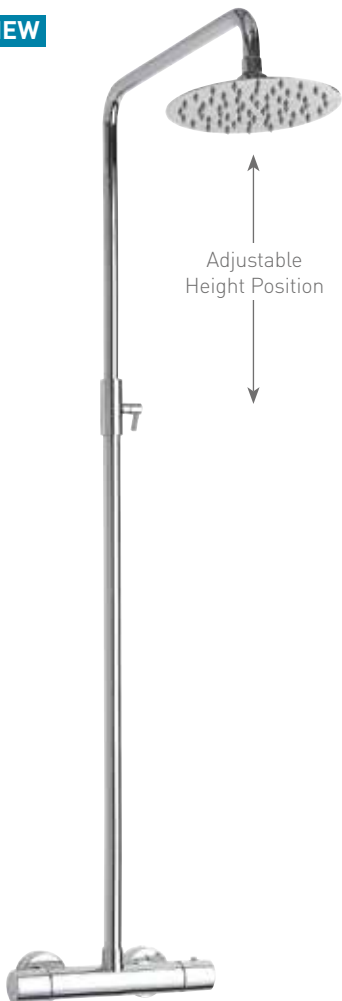

Adjustable  
Height Position

MP

COLDTOUCH

Venet

DOC50  
Round Exposed Thermostatic Valve  
With Rigid Riser Rail & 300mm  
Slimline Shower Head

€355.00

MP

JZ018  
Bath & Shower Valve - Single Function