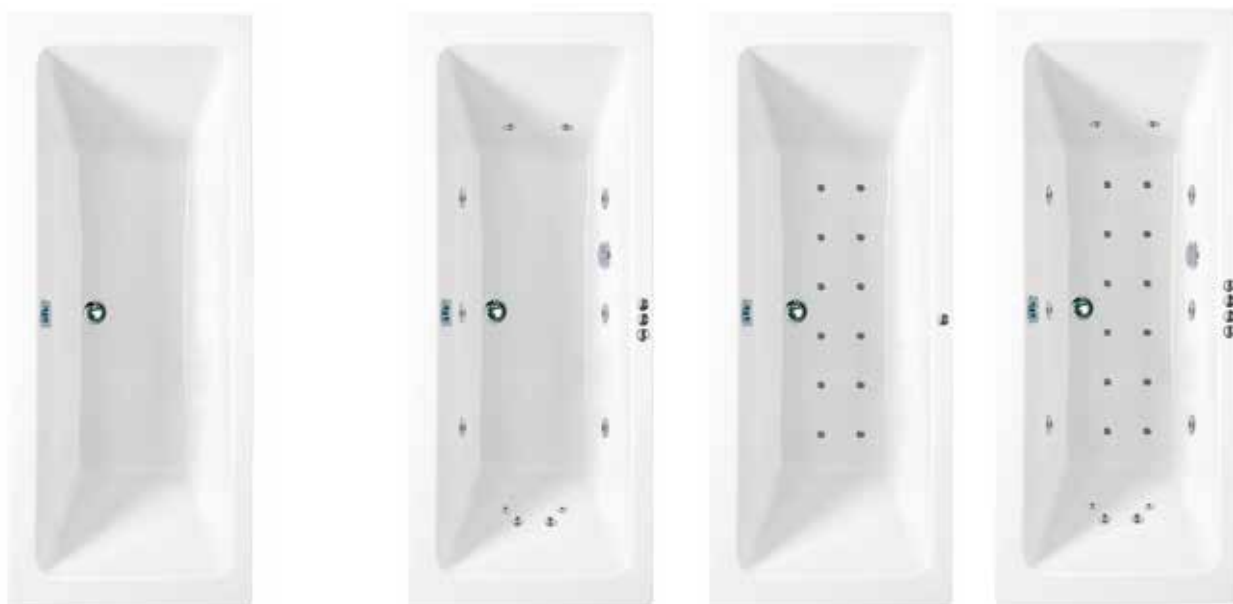

## LUXURY RECTANGULAR DOUBLE ENDED BATHS AMANZONITE

					
<b>Rectangolare</b> <b>No.1</b> L170 x W70 x D43 Cap 185 litres BH043C	<b>Plain Bath</b> €393.00		<b>Including System 1</b> BH043S1 €896.00	<b>Including System 2</b> BH043S2 €896.00	<b>Including System 3</b> BH043S3 €1399.00
<b>Rectangolare</b> <b>No.3</b> L170 x W75 x D43 Cap 205 litres BH044C	€413.00		BH044S1 €916.00	BH044S2 €916.00	BH044S3 €1419.00
<b>Rectangolare</b> <b>No.5</b> L180 x W80 x D43 Cap 230 litres BH045C	€462.00		BH045S1 €965.00	BH045S2 €965.00	BH045S3 €1468.00
					
<b>Rectangolare</b> <b>No.1</b> L170 x W70 x D43 Cap 185 litres BH053C	<b>Amanzonite Bath</b> €454.00		<b>Including System 1</b> BH053S1 €957.00	<b>Including System 2</b> BH053S2 €957.00	<b>Including System 3</b> BH053S3 €1461.00
<b>Rectangolare</b> <b>No.3</b> L170 x W75 x D43 Cap 205 litres BH054C	€479.00		BH054S1 €982.00	BH054S2 €982.00	BH054S3 €1485.00
<b>Rectangolare</b> <b>No.5</b> L180 x W80 x D43 Cap 230 litres BH055C	€548.00		BH055S1 €1051.00	BH055S2 €1051.00	BH055S3 €1554.00
<b>Rectangolare</b> <b>No.7</b> L180 x W100 x D43 Cap 290 litres BH056C	€676.00		BH056S1 €1179.00	BH056S2 €1179.00	BH056S3 €1682.00