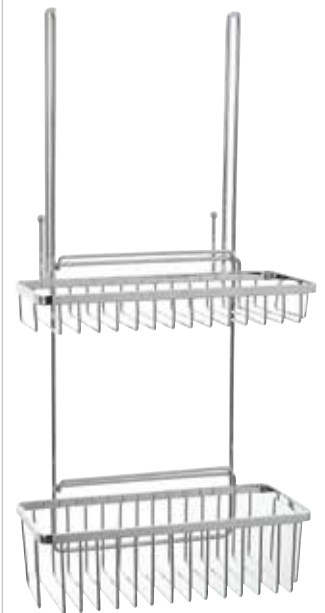

WBA011 €55.00
Corner Basket
Brass H8 x W21 x D21

WBA013 €159.00
Shower Caddy
Brass H63 x W30 x D22