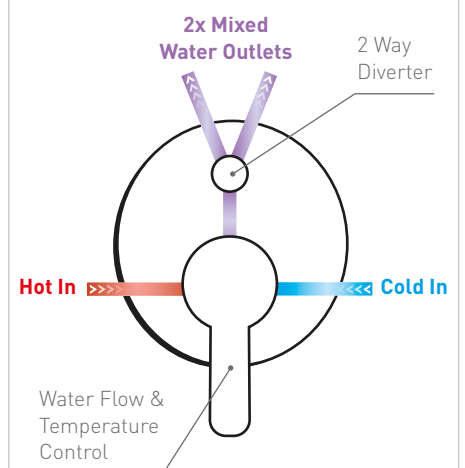

NEW FIORE

FE006 €218.00
2 Hole Wall Basin Mixer

HP+

MP

FE018 €119.00
Bath Shower Valve - Single Function

HP

FE023 €163.00
Bath & Shower Valve - Twin Function