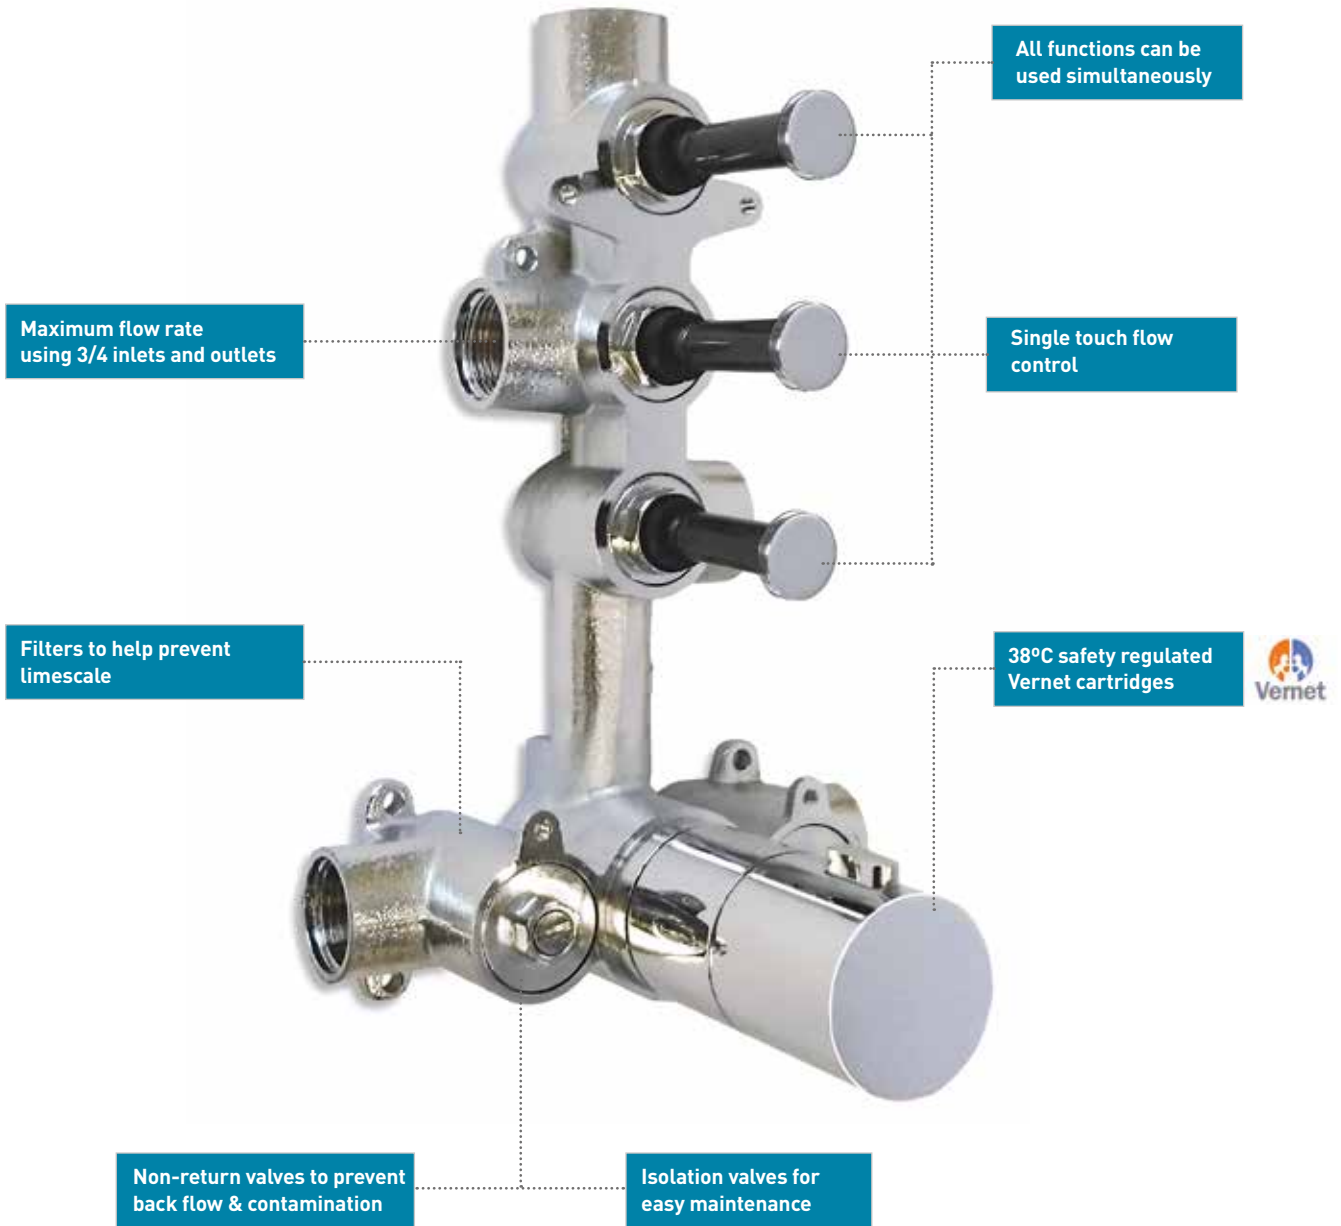

TOUCH

Introducing the new Phoenix Touch Valve Series featuring the Taio Round and Matteo Square designs. Both are available with 1, 2 and 3 function valves giving you total choice in designing your perfect showering or bathing solution.

The simple functionality of the Phoenix Touch Valves could not be easier - simply press once for on and again for off. All Phoenix Touch Valves are supplied with our built-in

38°C anti-scald temperature control, powered by **Vernet Cartridges**, the Worlds leading thermostatic cartridge producer. Phoenix Touch Valves are the only choice in design functionality and safety for your new bathroom.

All Phoenix Touch Valves come with an easy fix plumbing kit making these valves the perfect choice for most installation situations.

DESIGNED FOR **YOU**