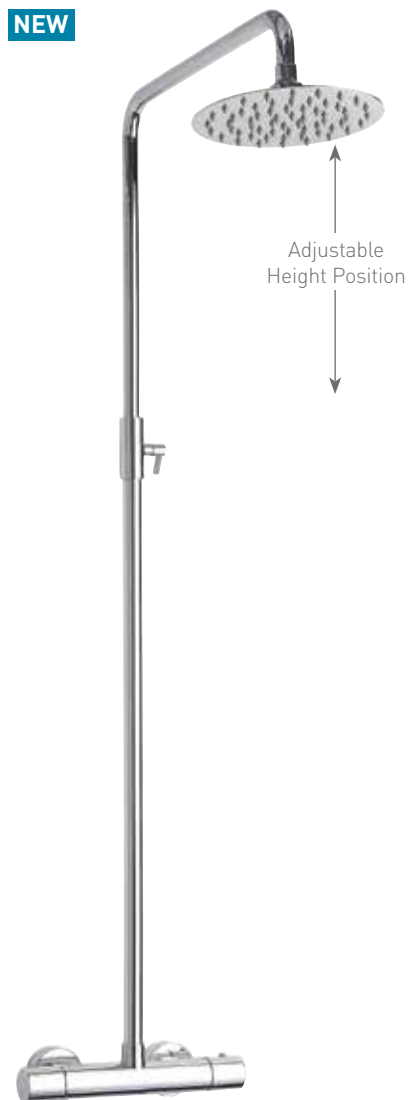

**NEW** COLDTOUCH

**NEW**

Adjustable  
Height Position

DOC45 **€366.00**  
**Square Thermostatic Bar Valve**  
 With Square Rigid Riser, Handset &  
 200mm Square Shower Head

DOC46 **€406.00**  
**Square Thermostatic Bar Valve**  
 With Square Rigid Riser, Handset &  
 300mm Square Shower Head

**NEW**

Adjustable  
Height Position

DOC47 **€344.00**  
**Round Exposed Thermostatic Valve**  
 With Diverter, Rigid Riser Rail, 200mm  
 Slimline Shower Head & Hand Shower

DOC48 **€388.00**  
**Round Exposed Thermostatic Valve**  
 With Diverter, Rigid Riser Rail, 300mm  
 Slimline Shower Head & Hand Shower

**NEW**

Adjustable  
Height Position

DOC49 **€310.00**  
**Round Exposed Thermostatic Valve**  
 With Rigid Riser Rail & 200mm  
 Slimline Shower Head

DOC50 **€355.00**  
**Round Exposed Thermostatic Valve**  
 With Rigid Riser Rail & 300mm  
 Slimline Shower Head