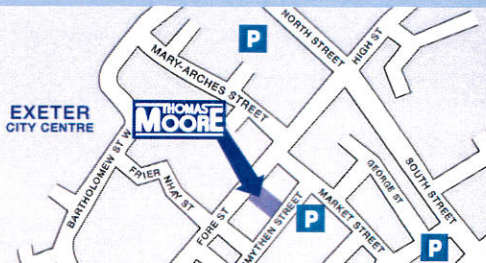

PHYSICAL EDUCATION

Polo Shirt	White	from school	
Shorts	White	cotton	£5.99
Socks	White	twin pack	£4.99
Trainers	White	must have non marking soles	£12.99
Swim Suit	Navy		£10.99
Swimming Cap	Navy	from school	
Shoe Bag		Plain Colour	£3.50

View or buy online at:

www.thomasmooretoymaster.co.uk