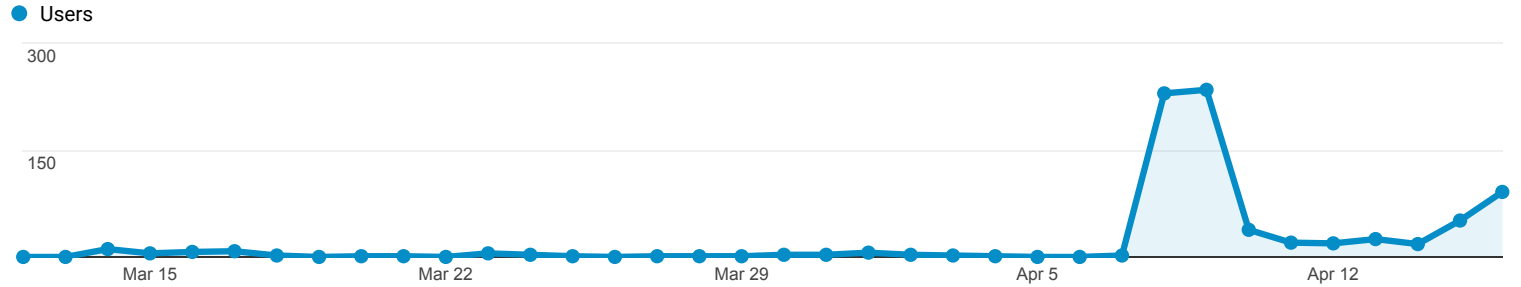

Audience Overview

All Users
100.00% Users

Mar 12, 2018 - Apr 16, 2018

Overview