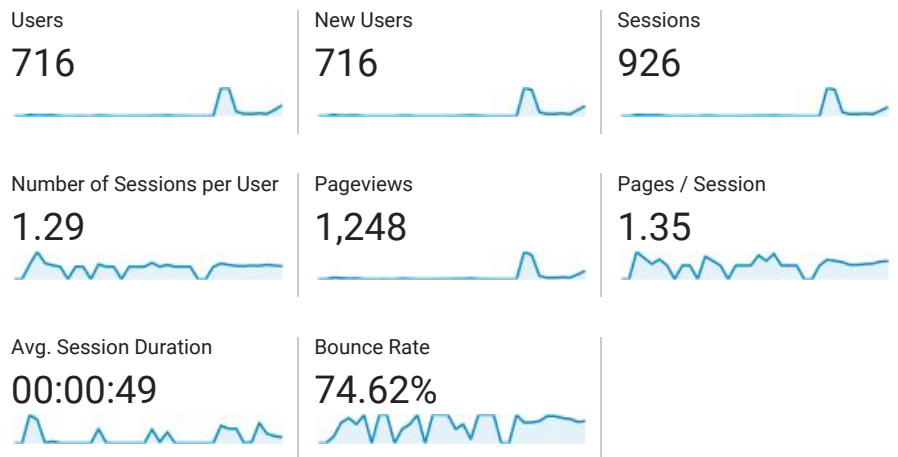

## Audience Overview

All Users  
100.00% Users

Mar 12, 2018 - Apr 16, 2018

### Overview

■ New Visitor ■ Returning Visitor

Language	Users	% Users
1. hr-hr	313	43.35%
2. en-us	148	20.50%
3. sr-rs	50	6.93%
4. hr	43	5.96%
5. de-de	32	4.43%
6. de-at	22	3.05%
7. en-gb	17	2.35%
8. sr	14	1.94%
9. bs-ba	9	1.25%
10. hr-ba	9	1.25%