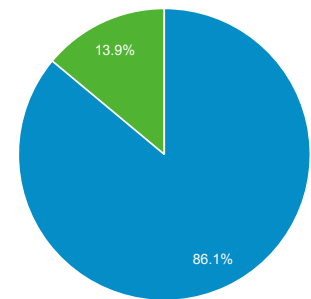

## Audience Overview

All Users  
100.00% Users

Mar 12, 2018 - Apr 16, 2018

### Overview

■ New Visitor ■ Returning Visitor

Language	Users	% Users
1. hr-hr	313	43.35%
2. en-us	148	20.50%
3. sr-rs	50	6.93%
4. hr	43	5.96%
5. de-de	32	4.43%
6. de-at	22	3.05%
7. en-gb	17	2.35%
8. sr	14	1.94%
9. bs-ba	9	1.25%
10. hr-ba	9	1.25%