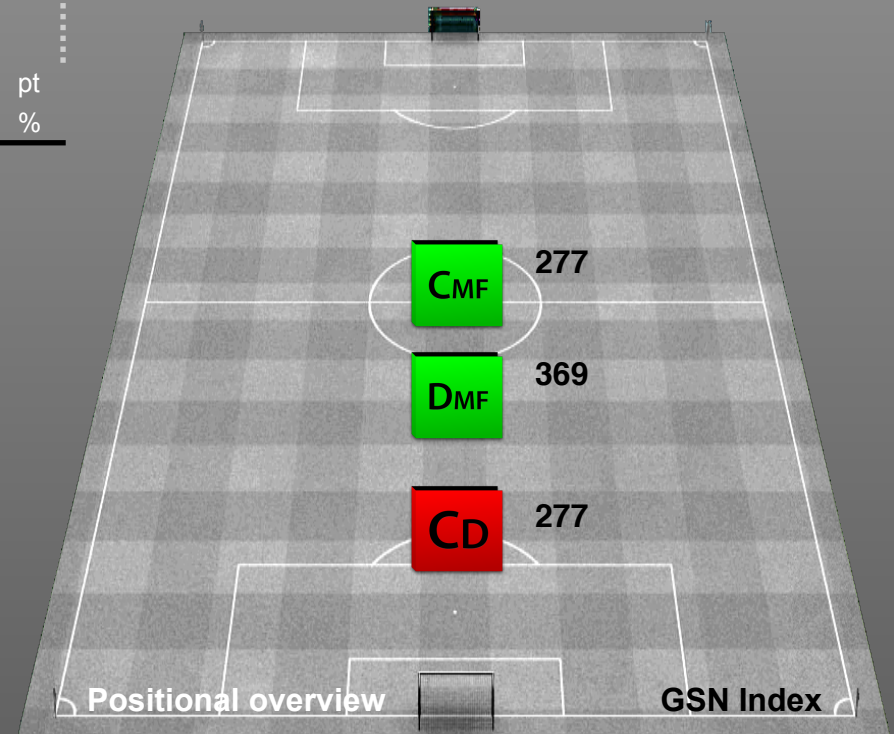

Performance

UNDERPERFORMING

Current PlusMinus	118,08	-4,40 pt
Entire PlusMinus	122,48	-3,59 %

Defensive midfielder