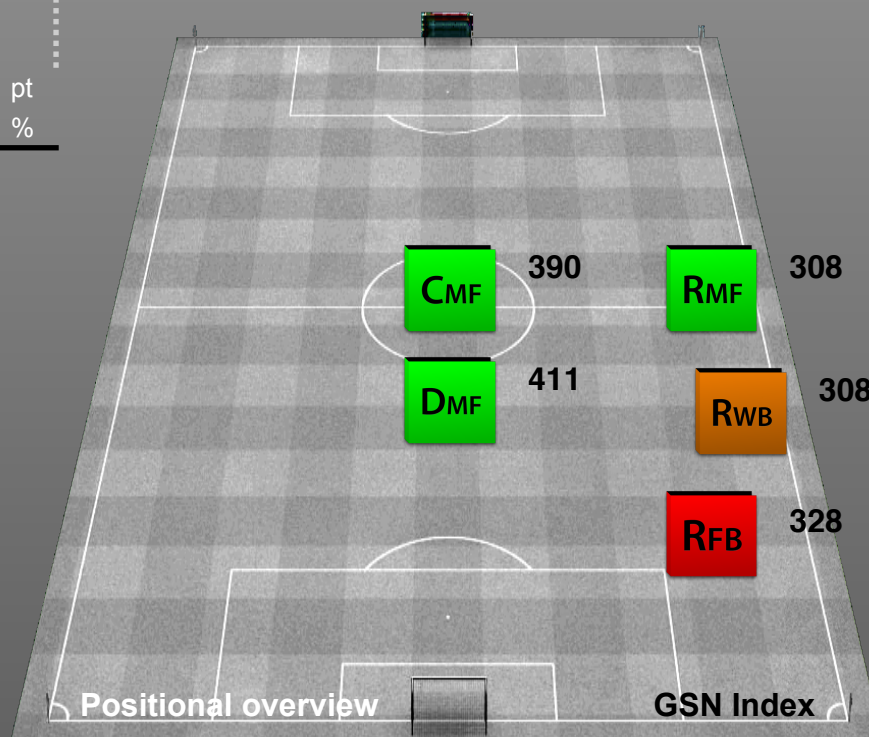

PPR

UNDERRATED

DATA OVERVIEW

Performance

UNDERPERFORMING

Current PlusMinus	127,61	-6,85 pt
Entire PlusMinus	134,46	-5,09 %

Defensive midfielder

Ozan Tufan