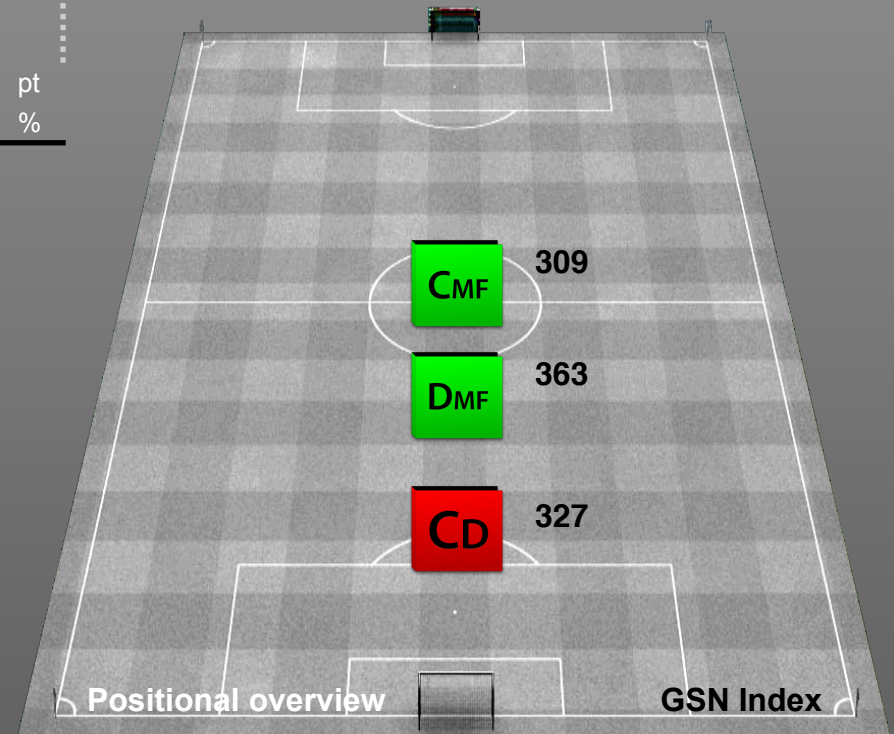

Performance

UNDERPERFORMING

Current PlusMinus	120,69	-4,82 pt
Entire PlusMinus	125,52	-3,84 %

Defensive midfielder