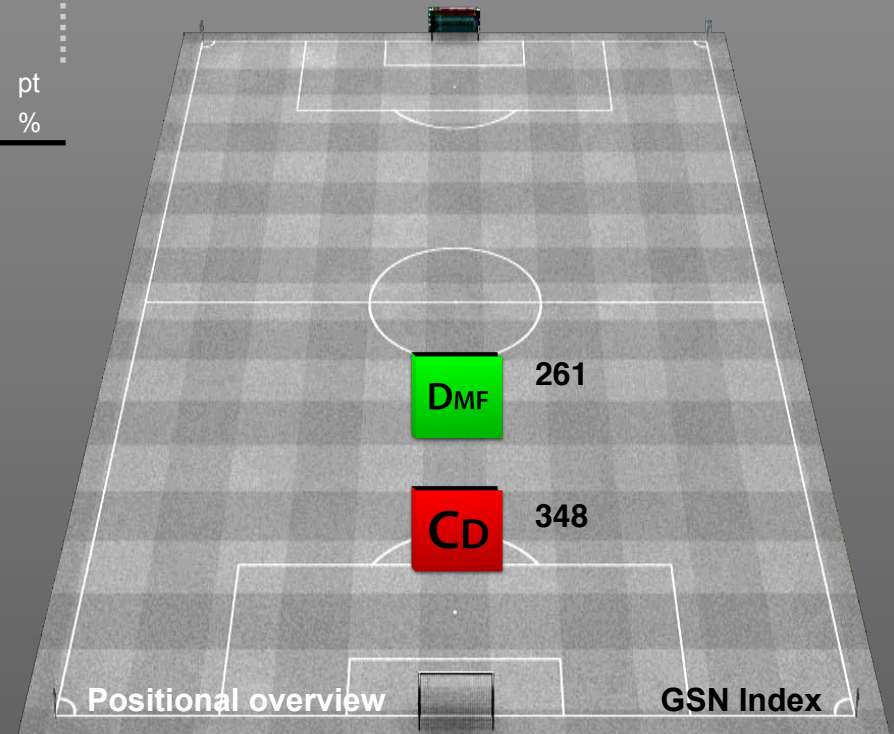

Performance

UNDERPERFORMING

Current PlusMinus	131,49	-1,92 pt
Entire PlusMinus	133,41	-1,44 %

Central defender