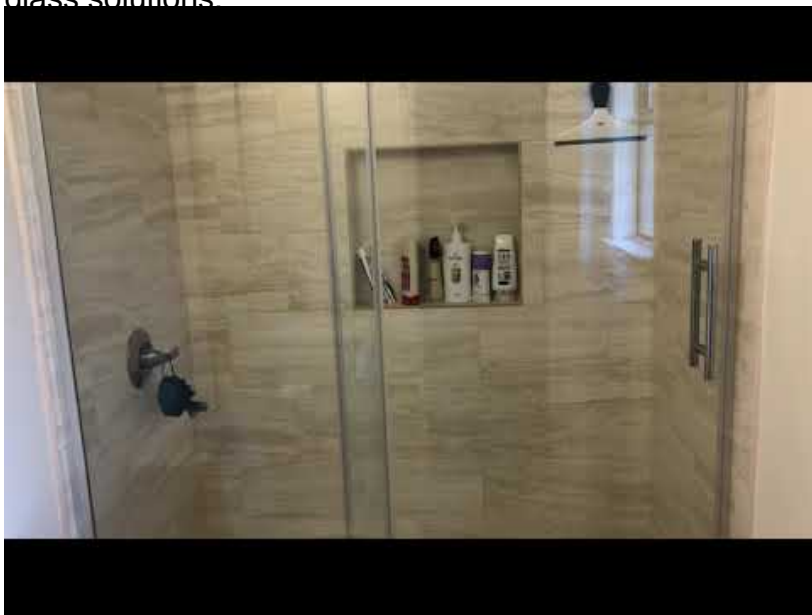

Our team can design and style, construct and set up a range of bespoke glass shower screens. You can have your decision of handles and fittings, for a seamless impact choose to set up one particular of our frameless glass shower screens. Individually made to order with higher high quality fittings in a selection of finishes. Distinctive to Go Glass are glass showers with glass styles made by top UK glass designer Clive Sparkes.