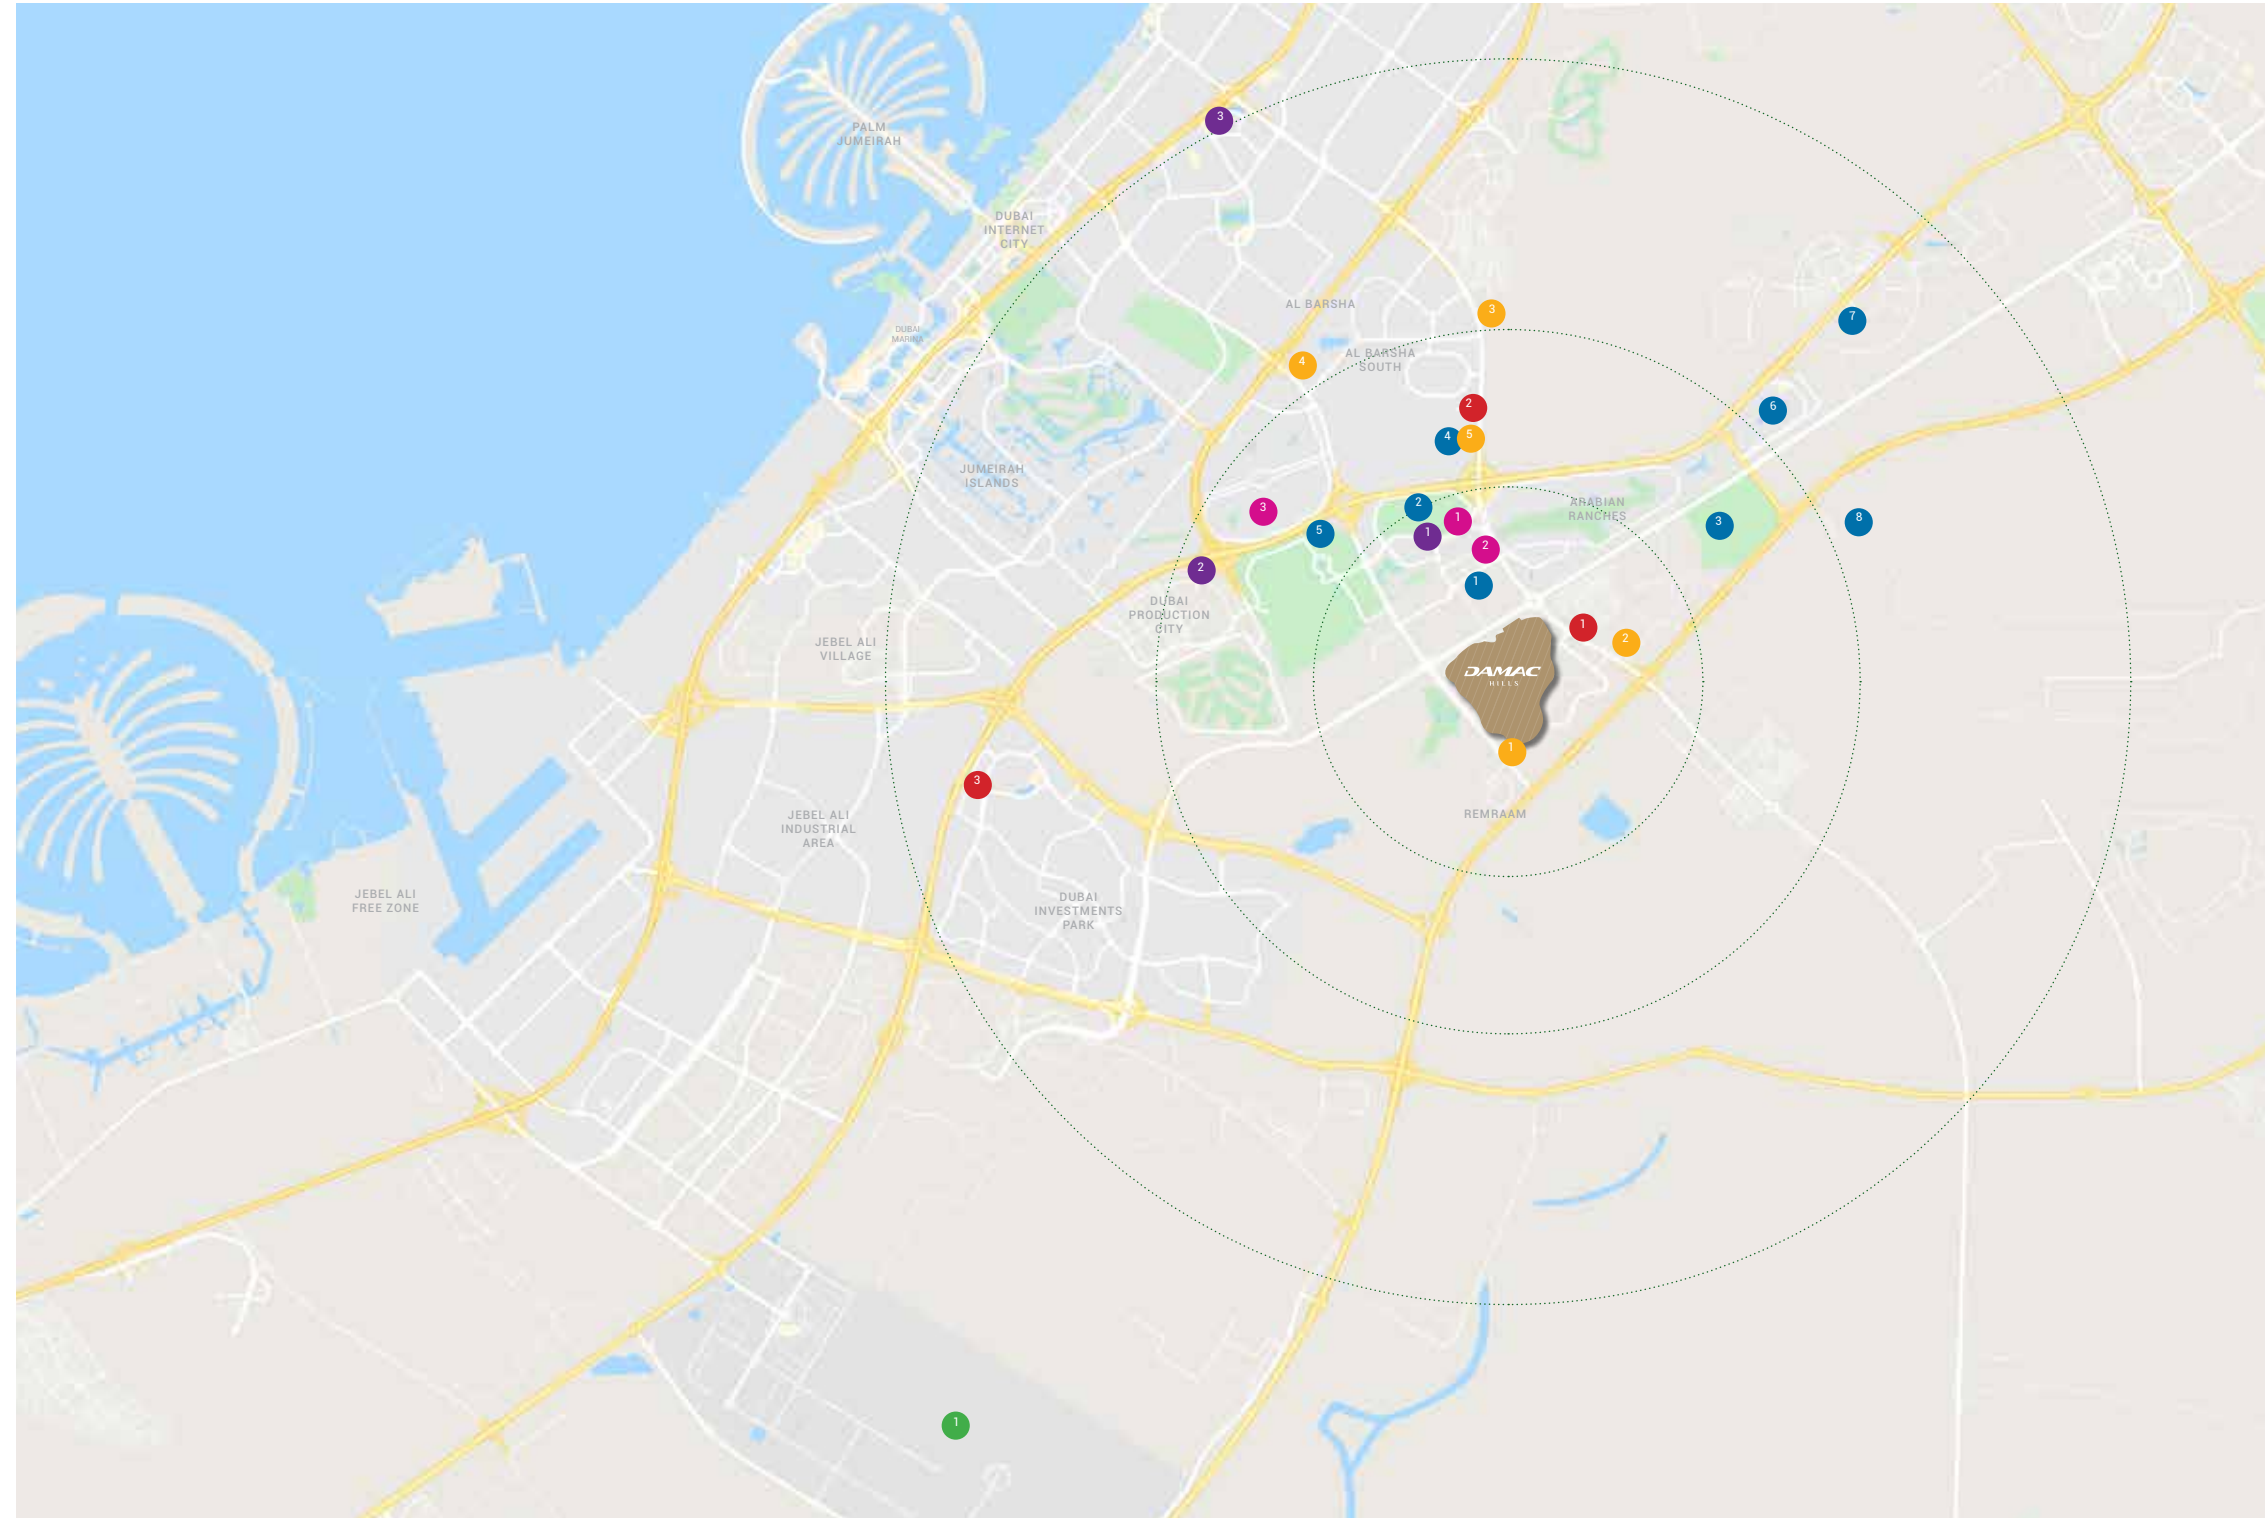

DAMAC HILLS CLOSE TO EVERYTHING

SPORTS AND LEISURE

- 1 Dubai Polo & Equestrian Club – 10 minutes
- 2 Dubai Autodrome – 12 minutes
- 3 The Plantation Equestrian and Polo Club – 11 minutes
- 4 Miracle Garden – 13 minutes
- 5 Dubai International Stadium – 14 minutes
- 6 Global Village – 14 minutes
- 7 IMG World – 14 minutes
- 8 Hamdan Sports Complex – 15 minutes

MALLS

- 1 First Avenue Mall – 11 minutes
- 2 City Centre Me'aisem – 14 minutes
- 3 Mall of the Emirates – 24 minutes

HOSPITALS

- 1 Aster Medical Centre – 9 minutes
- 2 Mediclinic Parkview Hospital – 12 minutes
- 3 NMC Royal Hospital – 19 minutes

HOTELS

- 1 Park Inn by Radisson – 10 minutes
- 2 Studio One Hotel – 9 minutes
- 3 Five Hotel Jumeirah Village Circle – 19 minutes

AIRPORT

- 1 Al Maktoum International Airport – 28 minutes

SCHOOLS

- 1 Jebel Ali School – 5 minutes
- 2 Fairgreen International School – 11 minutes
- 3 Global Indian International School – 16 minutes
- 4 Safa Community School – 18 minutes
- 5 Kings' School – 21 minutes